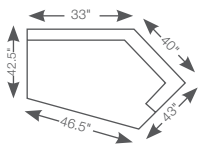

610-663
Sofa
38" H x 88" W x 42" D

630-663
Loveseat
38" H x 64" W x 42" D

655-663
Chair and a Half
38" H x 52" W x 42" D

240-663
Ottoman
18.5" H x 40.5" D x 26" D

Choose an arrangement shown below, or create the one that suits your home.

60A-663
Left-Arm Sitting Chair
38" H x 45" W x 42" D

60B-663
Right-Arm Sitting Chair
38" H x 45" W x 42" D

6CC-663
Corner
38" H x 68" W x 42" D

60M-663
Armless Chair
38" D x 40" W x 42" D

60L-663
Left-Arm Sitting Chaise
38" H x 45" W x 66.5" D

60R-663
Right-Arm Sitting Chaise
38" H x 45" W x 66.5" D

6CL-663
Left-Arm Sitting Cuddler
38" H x 69" W x 42" D

6CR-663
Right-Arm Sitting Cuddler
38" H x 69" W x 42" D