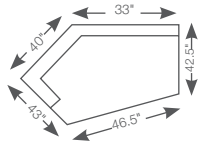

610-663
Sofa
38" H x 88" W x 42" D

630-663
Loveseat
38" H x 64" W x 42" D

655-663
Chair and a Half
38" H x 52" W x 42" D

240-663
Ottoman
18.5" H x 40.5" D x 26" D

Choose an arrangement shown below, or create the one that suits your home.

60A-663
Left-Arm Sitting Chair
38" H x 45" W x 42" D

60B-663
Right-Arm Sitting Chair
38" H x 45" W x 42" D

6CC-663
Corner
38" H x 68" W x 42" D

60M-663
Armless Chair
38" D x 40" W x 42" D

60L-663
Left-Arm Sitting Chaise
38" H x 45" W x 66.5" D

60R-663
Right-Arm Sitting Chaise
38" H x 45" W x 66.5" D

6CL-663
Left-Arm Sitting Cuddler
38" H x 69" W x 42" D

6CR-663
Right-Arm Sitting Cuddler
38" H x 69" W x 42" D