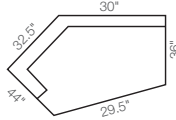

60L-681
Left-Arm
Sitting Chaise

60R-681
Right-Arm
Sitting Chaise

60CL-681
Left-Arm
Sitting Cuddler

60CR-681
Right-Arm
Sitting Cuddler

610-681
Sofa
510-681
Queen Sleep Sofa
38" H x 82" W x 38.5" D

630-681
Loveseat
38" H x 59.5" W x 38.5" D

620-681
Apartment Size Sofa
520-681
Full Sleep Sofa
38" H x 74" W x 38.5" D

Choose an arrangement shown below, or create the one that suits your home.

60A-681
Left-Arm Sitting Chair
38" H X 32" W X 38.5" D

60B-681
Right-Arm Sitting Chair
38" H X 32" W X 38.5" D

60C-681
Corner
38" H X 61.5" W X 40" D

60C-681
Corner
38" H X 52" W X 37" D

60M-681
Armless Chair
38" H X 26" W X 38.5" D

60D-681
Left-Arm Sitting Loveseat
38" H X 53.5" W X 38.5" D

60E-681
Right-Arm Sitting Loveseat
38" H X 53.5" W X 38.5" D

60L-681
Left-Arm Sitting Cuddler
38" H X 58" W X 47.5" D

60R-681
Right-Arm Sitting Cuddler
38" H X 58" W X 47.5" D

60R-681
Right-Arm Sitting Chaise
38" H X 33" W X 64.5" D