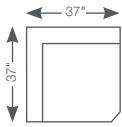

60L-681
Left-Arm
Sitting Chaise

60R-681
Right-Arm
Sitting Chaise

60CL-681
Left-Arm
Sitting Cuddler

60CR-681
Right-Arm
Sitting Cuddler

610-681
Sofa
510-681
Queen Sleep Sofa
38" H x 82" W x 38.5" D

630-681
Loveseat
38" H x 59.5" W x 38.5" D

620-681
Apartment Size Sofa
520-681
Full Sleep Sofa
38" H x 74" W x 38.5" D

Choose an arrangement shown below, or create the one that suits your home.

60A-681
Left-Arm Sitting Chair
38" H X 32" W X 38.5" D

60B-681
Right-Arm Sitting Chair
38" H X 32" W X 38.5" D

60C-681
Corner
38" H X 61.5" W X 40" D

60C-681
Corner
38" H X 52" W X 37" D

60M-681
Armless Chair
38" H X 26" W X 38.5" D

60D-681
Left-Arm Sitting Loveseat
38" H X 53.5" W X 38.5" D

60E-681
Right-Arm Sitting Loveseat
38" H X 53.5" W X 38.5" D

60L-681
Left-Arm Sitting Cuddler
38" H X 58" W X 47.5" D

60R-681
Right-Arm Sitting Cuddler
38" H X 58" W X 47.5" D

60R-681
Right-Arm Sitting Chaise
38" H X 33" W X 64.5" D