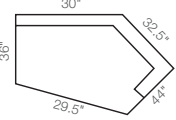

620-681
Apartment Size Sofa
520-681
Full Sleep Sofa
38" H x 74" W x 38.5" D

Choose an arrangement shown below, or create the one that suits your home.

60A-681
Left-Arm Sitting Chair
38" H X 32" W X 38.5" D

60B-681
Right-Arm Sitting Chair
38" H X 32" W X 38.5" D

60C-681
Corner
38" H X 61.5" W X 40" D

60C-681
Corner
38" H X 52" W X 37" D

60M-681
Armless Chair
38" H X 26" W X 38.5" D

60D-681
Left-Arm Sitting Loveseat
38" H X 53.5" W X 38.5" D

60E-681
Right-Arm Sitting Loveseat
38" H X 53.5" W X 38.5" D

60L-681
Left-Arm Sitting Cuddler
38" H X 58" W X 47.5" D

60R-681
Right-Arm Sitting Cuddler
38" H X 58" W X 47.5" D

60R-681
Right-Arm Sitting Chaise
38" H X 33" W X 64.5" D