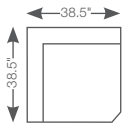

60A-681
Left-Arm
Sitting Chair

60B-681
Right-Arm
Sitting Chair

60C-681
Corner

60CC-681
Corner

60M-681
Armless Chair

60D-681
Left-Arm
Sitting Loveseat

60E-681
Right-Arm
Sitting Loveseat

60MM-681
Armless Loveseat

60L-681
Left-Arm
Sitting Chaise

60R-681
Right-Arm
Sitting Chaise

60CL-681
Left-Arm
Sitting Cuddler

60CR-681
Right-Arm
Sitting Cuddler

610-681
Sofa
510-681
Queen Sleep Sofa
38" H x 82" W x 38.5" D

630-681
Loveseat
38" H x 59.5" W x 38.5" D

Choose an arrangement shown below, or create the one that suits your home.

60A-681
Left-Arm Sitting Chair
38" H X 32" W X 38.5" D

60B-681
Right-Arm Sitting Chair
38" H X 32" W X 38.5" D

60C-681
Corner
38" H X 61.5" W X 40" D

60C-681
Corner
38" H X 52" W X 38.5" D

60M-681
Armless Chair
38" H X 26" W X 38.5" D

60D-681
Left-Arm Sitting Loveseat
38" H X 53.5" W X 38.5" D

60E-681
Right-Arm Sitting Loveseat
38" H X 53.5" W X 38.5" D