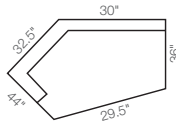

Choose an arrangement shown below, or create the one that suits your home.

60A-681
Left-Arm Sitting Chair
38" H X 32" W X 38.5" D

60B-681
Right-Arm Sitting Chair
38" H X 32" W X 38.5" D

60C-681
Corner
38" H X 61.5" W X 40" D

60C-681
Corner
38" H X 52" W X 38.5" D

60M-681
Armless Chair
38" H X 26" W X 38.5" D

60D-681
Left-Arm Sitting Loveseat
38" H X 53.5" W X 38.5" D

60E-681
Right-Arm Sitting Loveseat
38" H X 53.5" W X 38.5" D

60L-681
Left-Arm Sitting Cuddler
38" H X 58" W X 47.5" D

60R-681
Right-Arm Sitting Cuddler
38" H X 58" W X 47.5" D

60R-681
Right-Arm Sitting Chaise
38" H X 33" W X 64.5" D

60L-681
Left-Arm Sitting Chaise
38" H X 33" W X 64.5" D

6MM-681
Armless Loveseat
38" H X 64" W X 38.5" D