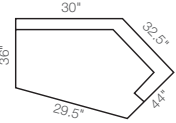

60L-681
Left-Arm
Sitting Chaise

60R-681
Right-Arm
Sitting Chaise

60CL-681
Left-Arm
Sitting Cuddler

60CR-681
Right-Arm
Sitting Cuddler

610-681
Sofa
510-681
Queen Sleep Sofa
38" H x 82" W x 38.5" D

630-681
Loveseat
38" H x 59.5" W x 38.5" D

Choose an arrangement shown below, or create the one that suits your home.

60A-681
Left-Arm Sitting Chair
38" H X 32" W X 38.5" D

60B-681
Right-Arm Sitting Chair
38" H X 32" W X 38.5" D

60C-681
Corner
38" H X 61.5" W X 40" D

60C-681
Corner
38" H X 52" W X 38.5" D

60M-681
Armless Chair
38" H X 26" W X 38.5" D

60D-681
Left-Arm Sitting Loveseat
38" H X 53.5" W X 38.5" D

60E-681
Right-Arm Sitting Loveseat
38" H X 53.5" W X 38.5" D

60L-681
Left-Arm Sitting Cuddler
38" H X 58" W X 47.5" D

60R-681
Right-Arm Sitting Cuddler
38" H X 58" W X 47.5" D

60R-681
Right-Arm Sitting Chaise
38" H X 33" W X 64.5" D

60L-681
Left-Arm Sitting Chaise
38" H X 33" W X 64.5" D