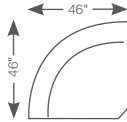

10X-773 & 16X-773  
**Power Rocking/  
Wall Recliner with  
Head Rest and Lumbar**  
10U-773 & 16U-773  
**Power Rocking/Wall  
Recliner with Headrest**  
42" H x 41.5" W x 38" D

4DP/4DU/40D-773  
**Left-Arm Sitting Reclining Loveseat**  
 42" H x 56" W x 40" D  
 Fully Extended 66"

4EP/4EU/40E-773  
**Right-Arm Sitting Reclining Loveseat**  
 42" H x 56" W x 40" D  
 Fully Extended 66"

4CS-773  
**Storage Console**  
 35.5" H x 15" W x 36" D

04C-773  
**Corner**  
 42" H x 62" W x 37" D