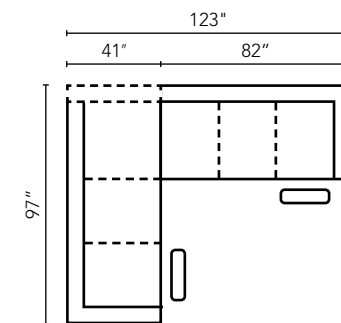

Atlanta 27803

Loose Back | Available in fabric and leather. | USB ports standard. | Matching group available.

Colleen 19303

Shown in Amigo Granite and Picasso Driftwood. | Loose Back | Matching group available (page 11).