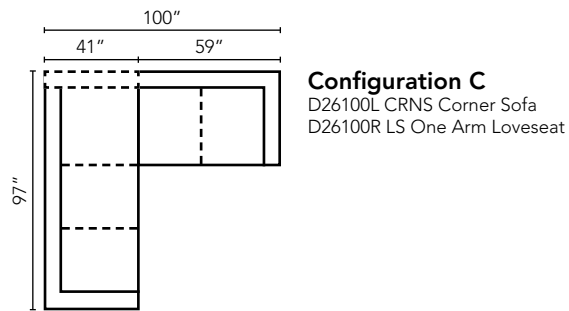

Elizabeth K71800

Occasional Chair
33W x 36D x 33H (Overall) - 24W x 23D x 21H (Seat)

Ottoman
33W x 25D x 19H (Overall)

Shown in Laney Navy.
Attached Back

Also Available:
In matched fabrics as K71800M
In leather as L71800