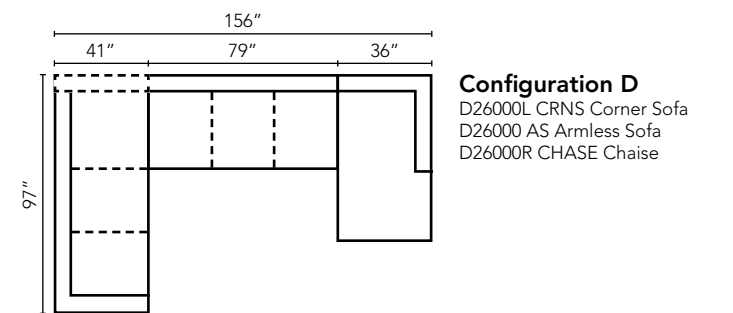

Shown in Durham Beige, Mystic Bluebird, Bryant Sapphire, and Laney Navy. | Loose Back. | Available as a slipcover. | Matching group available.