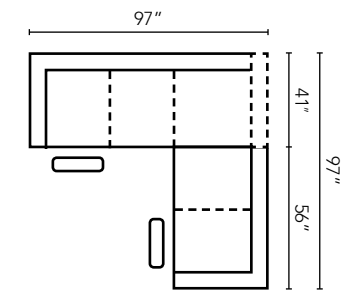

19303L/R PWHS
Power Hybrid Sofa
W82" D41" H35"
1 Pillow

19303L/R PWHLS
Power Hybrid Loveseat
W56" D41" H35"
1 Pillow

Configuration A
19303L PCNHS Power Corner Hybrid Sofa
19303R PWHS Power Hybrid Sofa

Configuration B
19303L PWHS Power Hybrid Sofa
19303R PCNHS Power Corner Hybrid Sofa