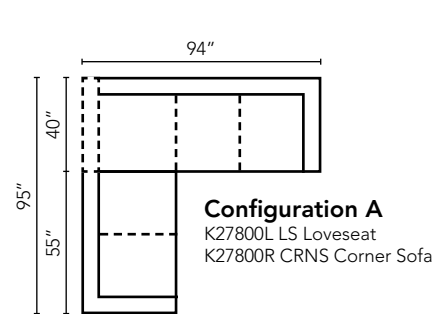

Shown in Curious Pearl, Mystic Bluebird, and Laney Navy. | Loose Back | Also available in motion. | Matching group available.