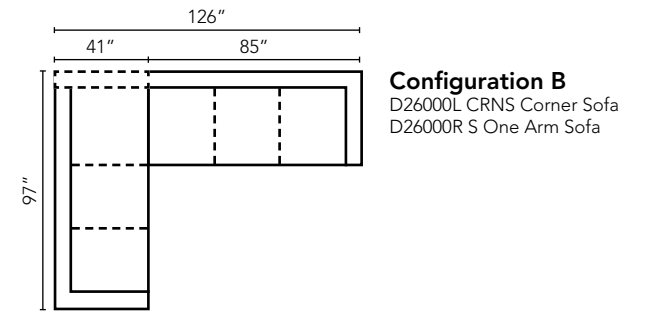

Shown in Durham Beige, Mystic Bluebird, Bryant Sapphire, and Laney Navy. | Loose Back. | Available as a slipcover. | Matching group available.