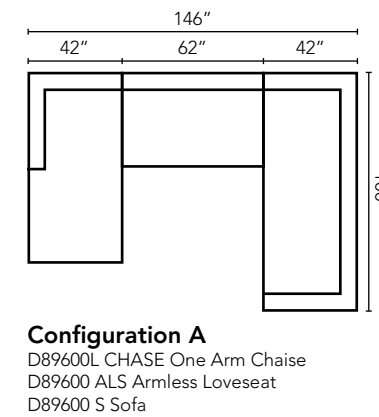

Loose Back | Leg Finishes: Black Walnut (shown) or Gray