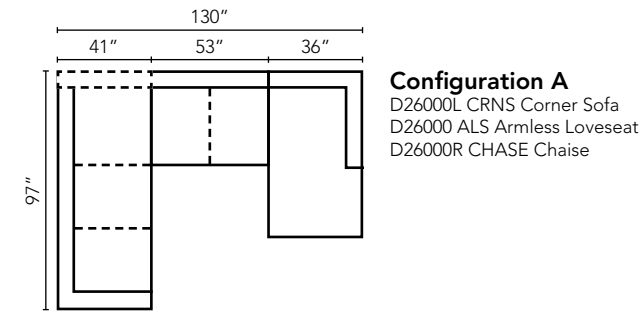

Shown in Durham Beige, Mystic Bluebird, Bryant Sapphire, and Laney Navy. | Loose Back. | Available as a slipcover. | Matching group available.