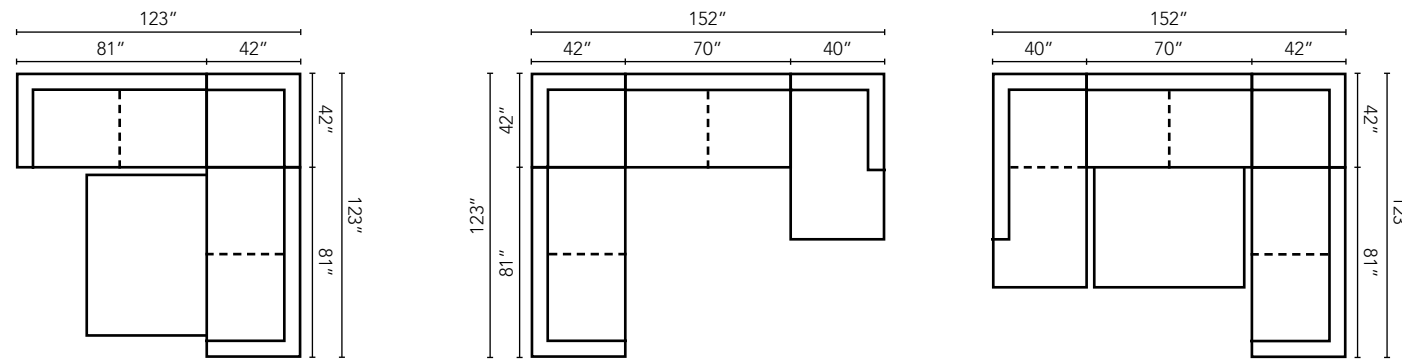

Shown in Porsche Smoke, Manchester Flax, and Lucchese Graphite. | Loose Back | Matching group available.