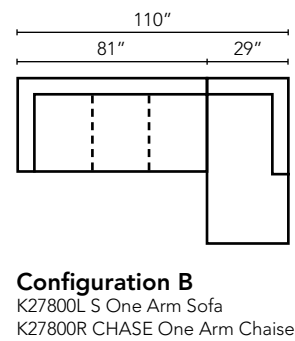

Shown in Curious Pearl, Mystic Bluebird, and Laney Navy. | Loose Back | Also available in motion. | Matching group available.