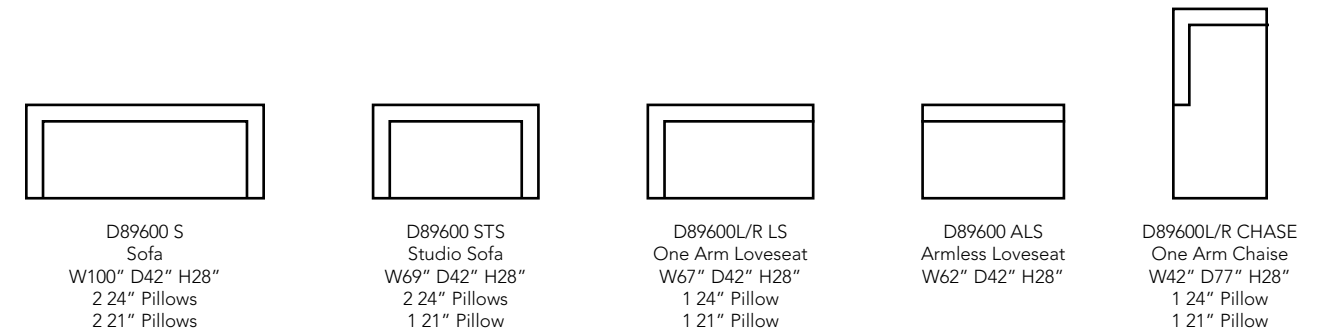

Loose Back | Leg Finishes: Black Walnut (shown) or Gray