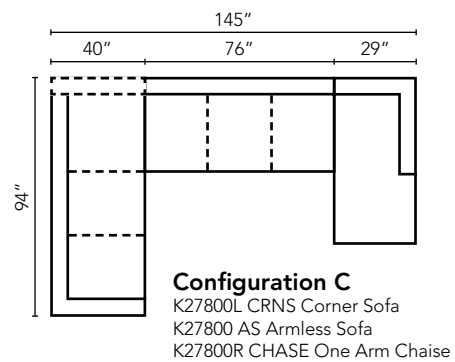

Shown in Curious Pearl, Mystic Bluebird, and Laney Navy. | Loose Back | Also available in motion. | Matching group available.