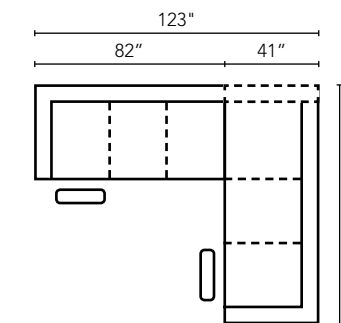

Atlanta 27803

Loose Back | Available in fabric and leather. | USB ports standard. | Matching group available.

Colleen 19303

Shown in Amigo Granite and Picasso Driftwood. | Loose Back | Matching group available (page 11).