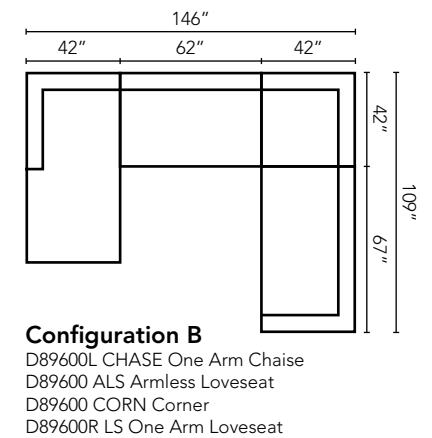

Loose Back | Leg Finishes: Black Walnut (shown) or Gray