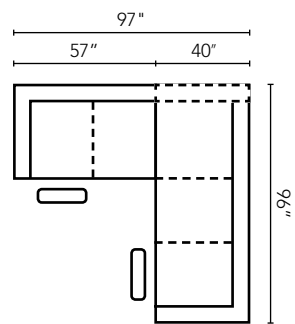

27803L/R PCNHS
Power Corner Hybrid Sofa
W96" D40" H29"
4 Pillows

27803L/R PWHS
Power Hybrid Sofa
W82" D40" H29"
2 Pillows

27803L/R PWHLS
Power Hybrid Loveseat
W57" D40" H29"
2 Pillows

Configuration A
27803L PCNHS Power Corner Hybrid Sofa
27803R PWHS Power Hybrid Sofa