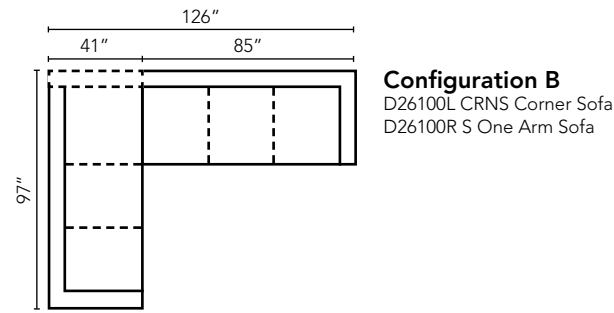

Elizabeth K71800

Occasional Chair
33W x 36D x 33H (Overall) - 24W x 23D x 21H (Seat)

Ottoman
33W x 25D x 19H (Overall)

Shown in Laney Navy.
Attached Back

Also Available:
In matched fabrics as K71800M
In leather as L71800