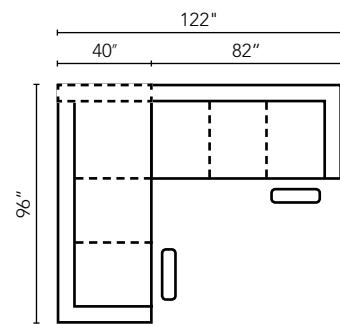

Configuration A
27803L PCNHS Power Corner Hybrid Sofa
27803R PWHS Power Hybrid Sofa