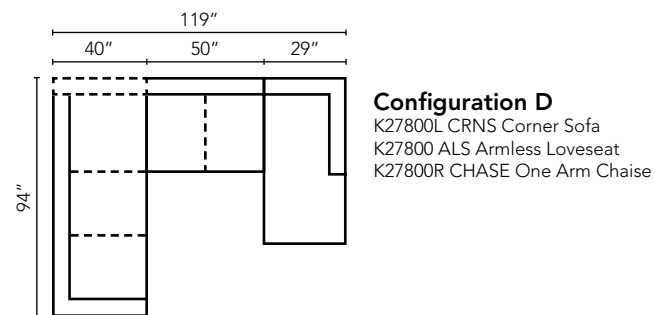

Shown in Curious Pearl, Mystic Bluebird, and Laney Navy. | Loose Back | Also available in motion. | Matching group available.