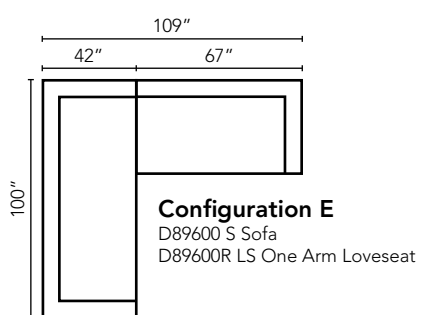

Loose Back | Leg Finishes: Black Walnut (shown) or Gray