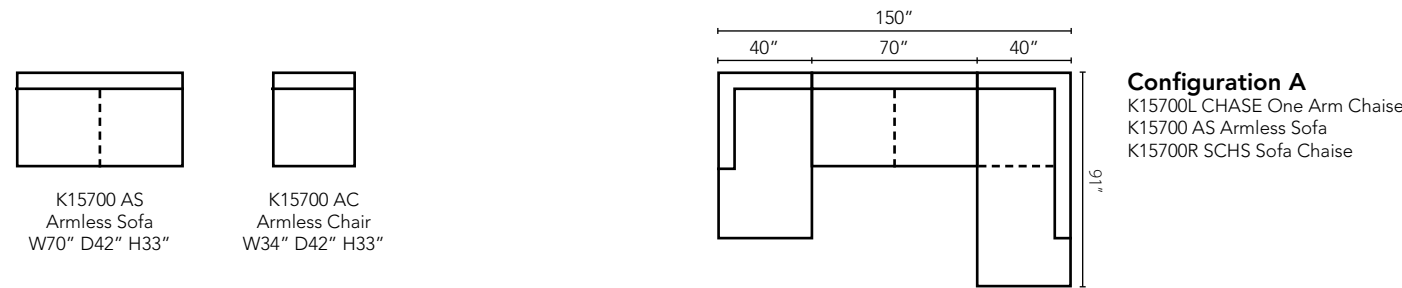

Shown in Porsche Smoke, Manchester Flax, and Lucchese Graphite. | Loose Back | Matching group available.