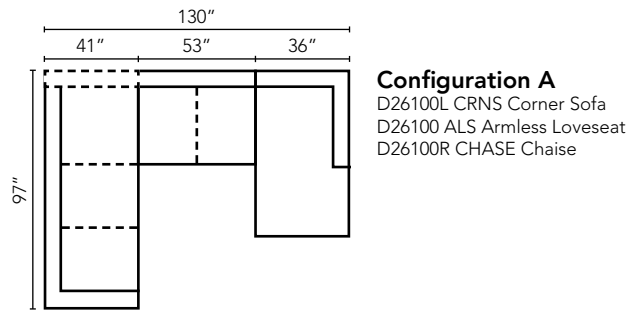

Elizabeth K71800

Occasional Chair
33W x 36D x 33H (Overall) - 24W x 23D x 21H (Seat)

Ottoman
33W x 25D x 19H (Overall)

Shown in Laney Navy.
Attached Back

Also Available:
In matched fabrics as K71800M
In leather as L71800