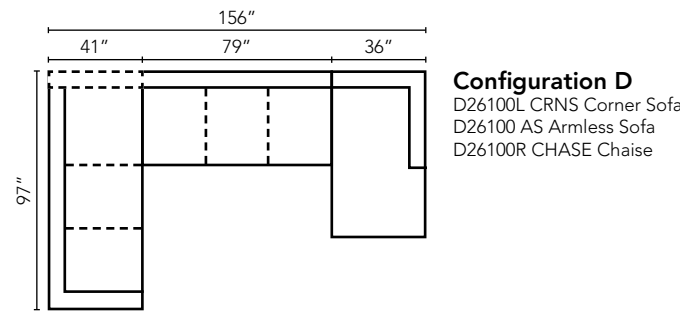

Elizabeth K71800

Occasional Chair
33W x 36D x 33H (Overall) - 24W x 23D x 21H (Seat)

Ottoman
33W x 25D x 19H (Overall)

Shown in Laney Navy.
Attached Back

Also Available:
In matched fabrics as K71800M
In leather as L71800