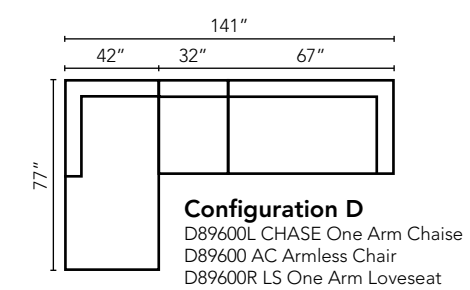

Loose Back | Leg Finishes: Black Walnut (shown) or Gray