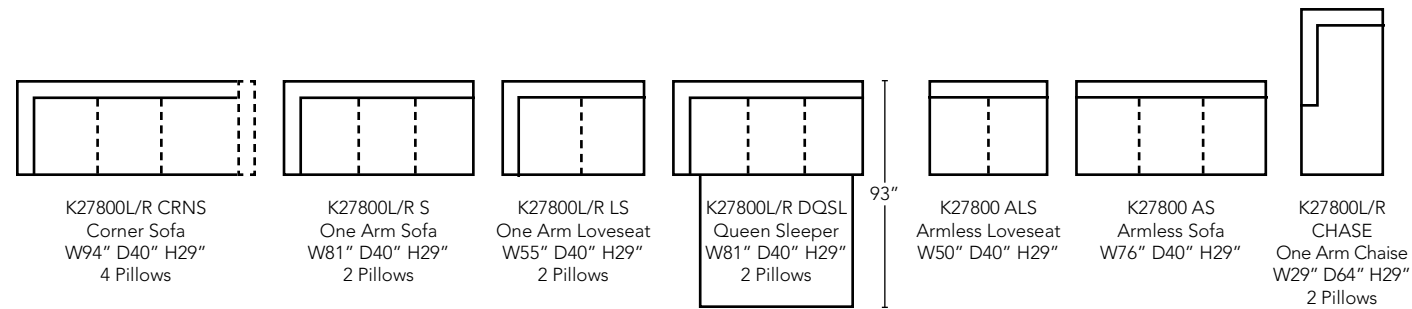

Shown in Curious Pearl, Mystic Bluebird, and Laney Navy. | Loose Back | Also available in motion. | Matching group available.