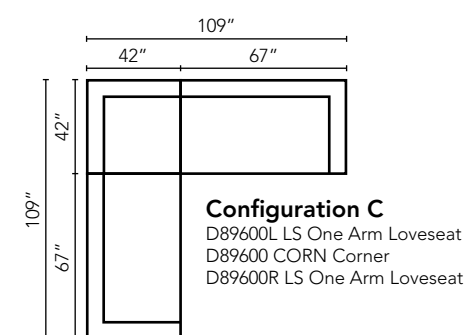

Loose Back | Leg Finishes: Black Walnut (shown) or Gray