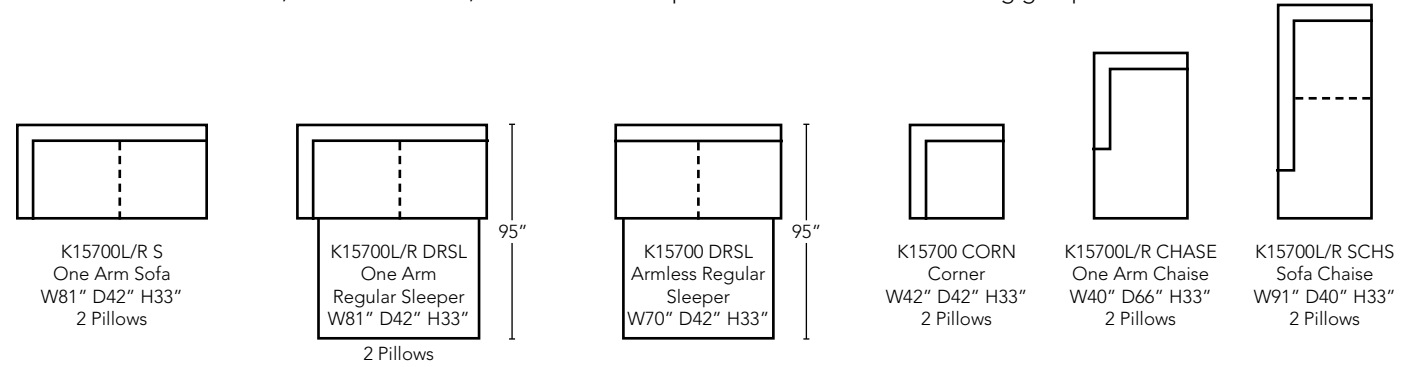

Shown in Porsche Smoke, Manchester Flax, and Lucchese Graphite. | Loose Back | Matching group available.