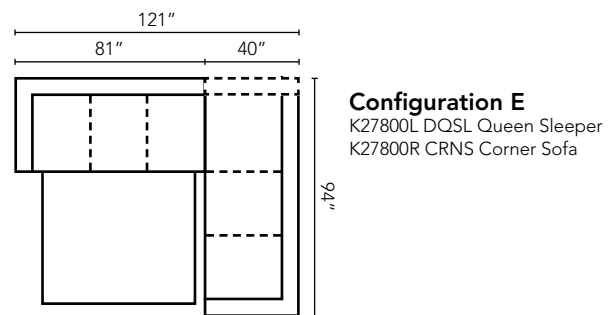

Shown in Curious Pearl, Mystic Bluebird, and Laney Navy. | Loose Back | Also available in motion. | Matching group available.