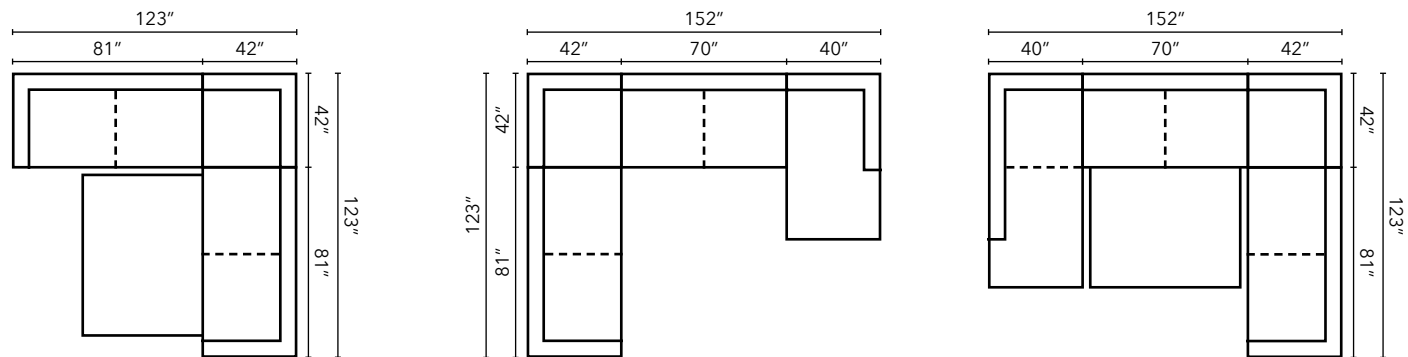

### Elizabeth K71800

**Occasional Chair**  
33W x 36D x 33H (Overall) - 24W x 23D x 21H (Seat)

**Ottoman**  
33W x 25D x 19H (Overall)

Shown in Laney Navy.  
Attached Back

Also Available:  
In matched fabrics as K71800M  
In leather as L71800