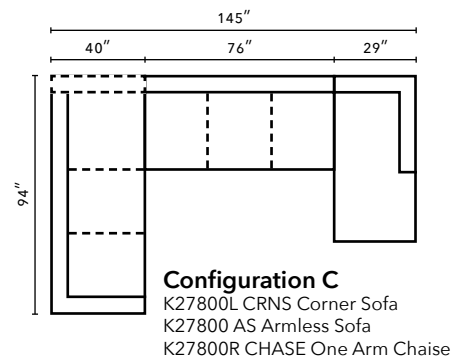

Shown in Curious Pearl, Mystic Bluebird, and Laney Navy. | Loose Back | Also available in motion. | Matching group available.