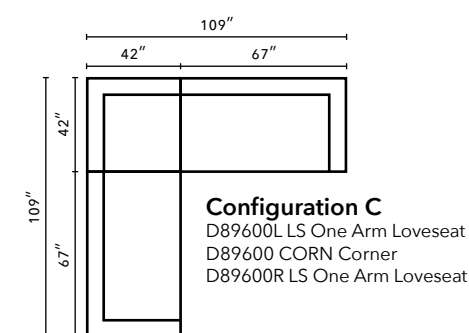

Shown in Barrett Steel, Tina Indigo, and Modernone Pacific. | Loose Back | Leg Finishes: Black Walnut (shown) or Gray