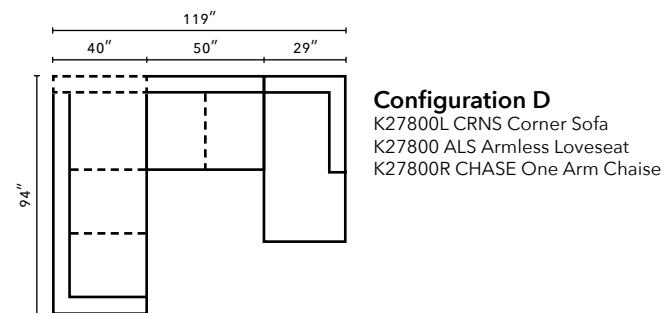

Shown in Curious Pearl, Mystic Bluebird, and Laney Navy. | Loose Back | Also available in motion. | Matching group available.