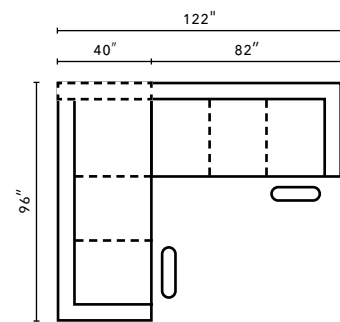

Configuration A
27803L PCNHS Power Corner Hybrid Sofa
27803R PWHS Power Hybrid Sofa