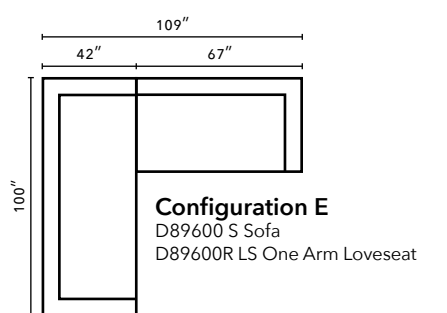

Shown in Barrett Steel, Tina Indigo, and Modernone Pacific. | Loose Back | Leg Finishes: Black Walnut (shown) or Gray