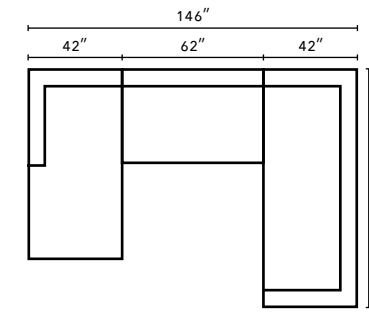

Shown in Barrett Steel, Tina Indigo, and Modernone Pacific. | Loose Back | Leg Finishes: Black Walnut (shown) or Gray