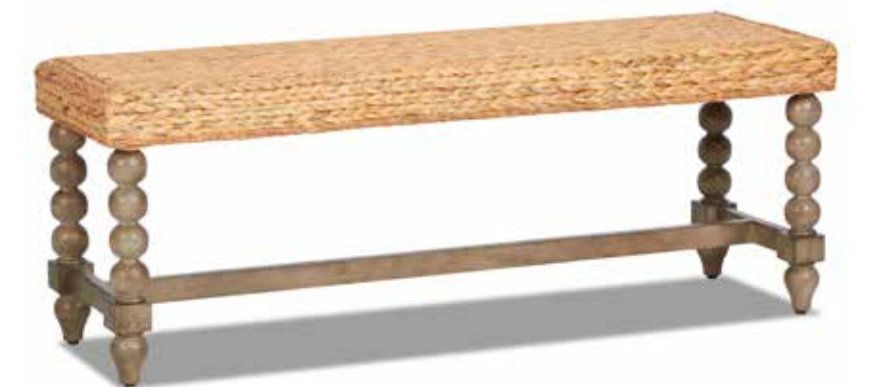

**749-670 615 Nightstand**  
29W x 19D x 29H in.

**750-824 16th Avenue Bench**  
50W x 16D x 18H in.

**750-670 615 Nightstand**  
29W x 19D x 29H in.

**749-824 16th Avenue Bench**  
50W x 16D x 18H in.

**749-650 Titan Dresser**  
63W x 20D x 46H in.