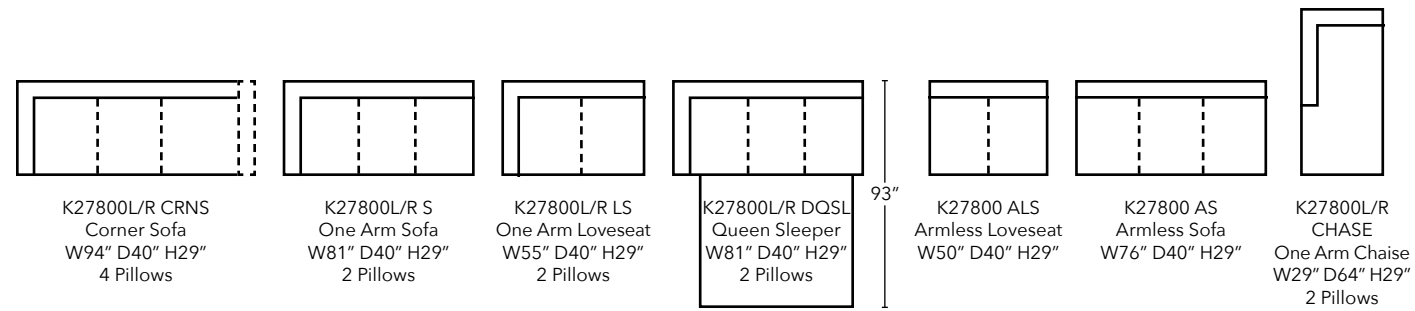

Shown in Curious Pearl, Mystic Bluebird, and Laney Navy. | Loose Back | Also available in motion. | Matching group available.