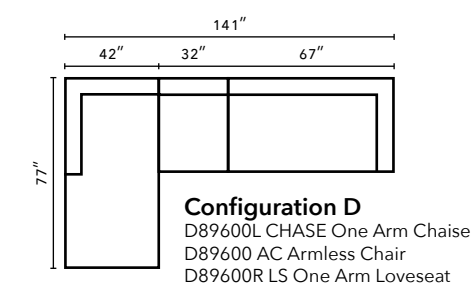

Shown in Barrett Steel, Tina Indigo, and Modernone Pacific. | Loose Back | Leg Finishes: Black Walnut (shown) or Gray