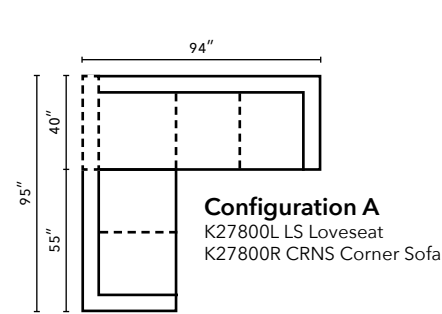

Shown in Curious Pearl, Mystic Bluebird, and Laney Navy. | Loose Back | Also available in motion. | Matching group available.