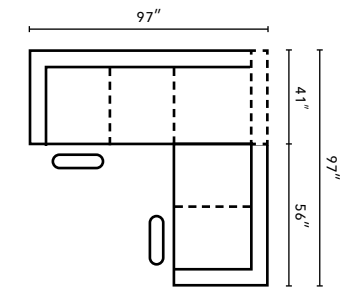

Configuration C
19303L PCNHS Power Corner Hybrid Sofa
19303R PWHLS Power Hybrid Loveseat