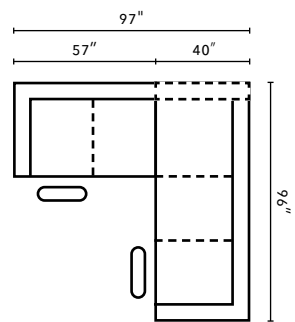

Configuration B
27803L PWHLS Power Hybrid Loveseat
27803R PCNHS Power Corner Hybrid Sofa