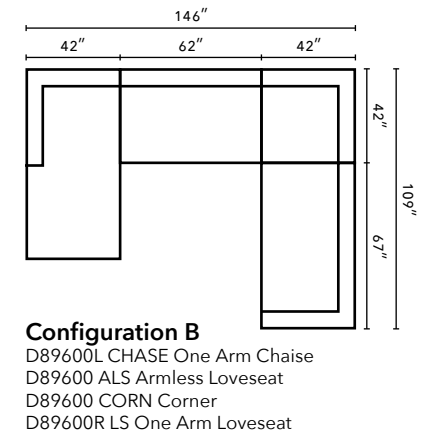

Shown in Barrett Steel, Tina Indigo, and Modernone Pacific. | Loose Back | Leg Finishes: Black Walnut (shown) or Gray