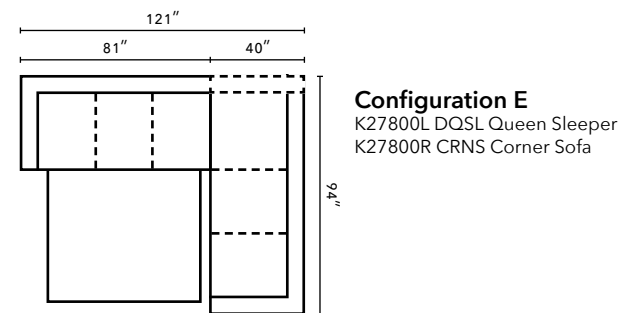

Shown in Curious Pearl, Mystic Bluebird, and Laney Navy. | Loose Back | Also available in motion. | Matching group available.