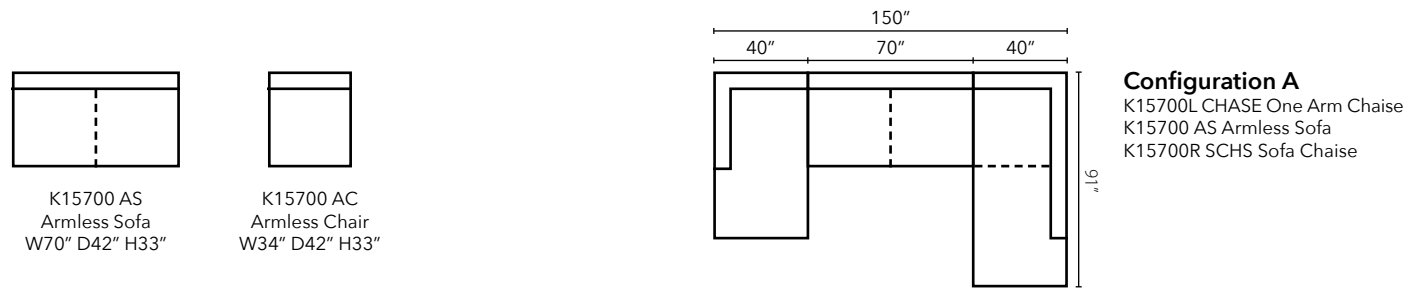

### Elizabeth K71800

**Occasional Chair**  
33W x 36D x 33H (Overall) - 24W x 23D x 21H (Seat)

**Ottoman**  
33W x 25D x 19H (Overall)

Shown in Laney Navy.  
Attached Back

Also Available:  
In matched fabrics as K71800M  
In leather as L71800