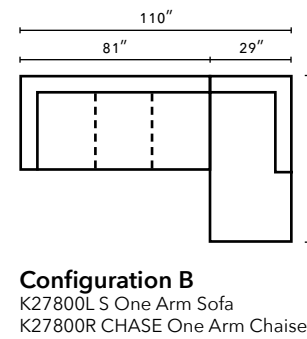

Shown in Curious Pearl, Mystic Bluebird, and Laney Navy. | Loose Back | Also available in motion. | Matching group available.