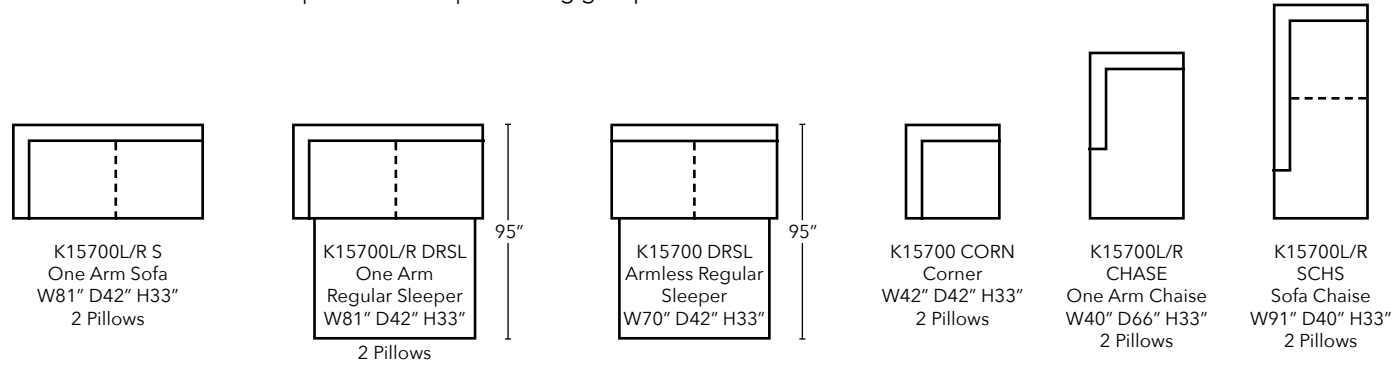

### Elizabeth K71800

**Occasional Chair**  
33W x 36D x 33H (Overall) - 24W x 23D x 21H (Seat)

**Ottoman**  
33W x 25D x 19H (Overall)

Shown in Laney Navy.  
Attached Back

Also Available:  
In matched fabrics as K71800M  
In leather as L71800