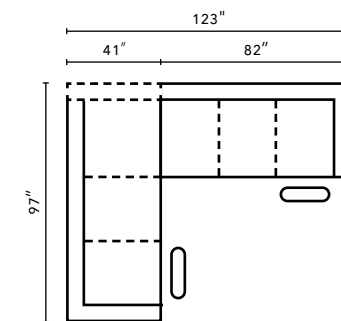

Atlanta 27803

Loose Back | Available in fabric and leather. | USB ports standard. | Matching group available.

Colleen 19303

Shown in Amigo Granite and Picasso Driftwood. | Loose Back | Matching group available (page 11).