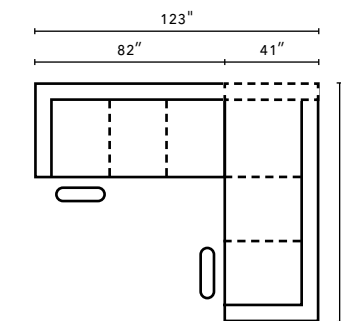

Atlanta 27803

Loose Back | Available in fabric and leather. | USB ports standard. | Matching group available.

Colleen 19303

Shown in Amigo Granite and Picasso Driftwood. | Loose Back | Matching group available (page 11).