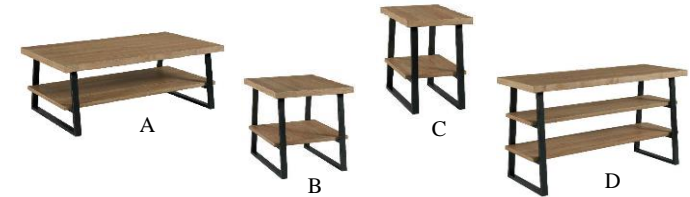

**CONFIDENTIAL PRICING**

**KD: Knocked Down**

**Tables**  
April 15, 2024

<u>England #</u>	<u>Description</u>	<u>Cost</u>	<u>Dimensions</u>	<u>Comments</u>
<b>HAMILTON</b>				
<b>Pasadena</b>				
			<b>L x D x H</b>	
H029910	A Rectangular Cocktail Table	489	46x26x19	One fixed shelf, removable casters
H029911	B Round Cocktail Table	519	36x36.x19	One fixed shelf, removable casters
H029915	C Rectangular End Table	459	22x26x25	One fixed shelf
H029918	D Round Chairside Table	459	22x22x25	One fixed shelf
H029925	E Sofa Table	649	48x16x29	Two fixed shelves

*Crafted of Oak, Rubberwood solids & veneers. Metal.*

**HAMILTON**

<b>Montana</b>				
			<b>L x D x H</b>	
H033910	A Rectangular Cocktail Table	419	46x26x18	Wood shelf, metal base
H033915	B Rectangular End Table	389	22x26x24	Wood shelf, metal base
H033916	C Chairside Table	349	16x24x24	Wood shelf, metal base
H033925	D Sofa Table	519	48x18x28	Two wood shelves, metal base

*Crafted of Rubberwood solids & Hickory veneers. Metal.*

**HAMILTON**

<b>Topaz</b>				
			<b>L x D x H</b>	
H085910	A Rectangular Cocktail Table	549	48x29x18	One fixed shelf, metal base, removable casters
H085915	B Rectangular End Table	549	22x26x24	One fixed shelf, drawer, metal base
H085916	C Rectangular Chairside Table	489	16x24x24	Two fixed shelves, metal base
H085925	D Sofa Table	839	48x18x29	Two fixed shelves, two drawers, metal base

*Crafted of Hardwood solids. Flat cut white oak veneers. Metal. Travertine tops.*

**HAMILTON**

<b>Ketchum</b>				
			<b>L x D x H</b>	
H174910	A Rectangular Cocktail Table	479	48x26x18	One fixed shelf, removable casters
H174915	B Rectangular End Table	419	22x26x24	One fixed shelf
H174916	C Round Chairside Table	369	16x16x26	One fixed shelf
H174925	D Sofa Table	529	48x17x29	Two fixed shelves