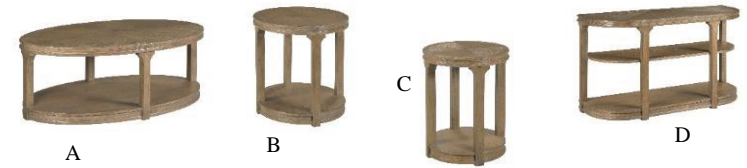

*Crafted of Hardwood solids. Flat cut white oak veneers. Metal. Travertine tops.*

**HAMILTON**

<b>Ketchum</b>				
			<b>L x D x H</b>	
H174910	A Rectangular Cocktail Table	479	48x26x18	One fixed shelf, removable casters
H174915	B Rectangular End Table	419	22x26x24	One fixed shelf
H174916	C Round Chairside Table	369	16x16x26	One fixed shelf
H174925	D Sofa Table	529	48x17x29	Two fixed shelves

*Crafted of Hardwood solids. Wired distressed pine veneers. Metal.*

**HAMILTON**

<b>Crossroads</b>				
			<b>L x D x H</b>	
H261911	A Round Cocktail Table	409	36x36x18	Metal base
H261915	B Rectangular End Table	319	22x26x24	Metal base
H261917	C Round Chairside Table	209	16x16x26	Metal base
H261925	D Sofa Table	479	48x18x29	Metal base

*Crafted of Rubberwood solids. Pecan veneers. Metal.*

CONFIDENTIAL PRICING

KD: Knocked Down

Tables  
April 15, 2024

<u>England #</u>	<u>Description</u>	<u>Cost</u>	<u>Dimensions</u>	<u>Comments</u>
<b>HAMILTON</b>				
<b>Tigbee</b>				
			<b>L x D x H</b>	
H370910	A Rectangular Cocktail Table	419	46x26x18	Casters, tempered glass
H370915	B Rectangular End Table	319	22x26x24	Wood shelf, tempered glass
H370916	C Chairside Table	419	16x24x24	Wood shelf, drawer
H370918	D Round End Table	319	22x22x24	Wood shelf, tempered glass

*Crafted of Rubberwood Solids & White Oak veneers.*

**HAMILTON**

<b>Marsham</b>				
			<b>L x D x H</b>	
H371912	A Oval Cocktail Table	309	46x26x18	Casters, wood shelf
H371914	B Oval End Table	269	22x26x24	Wood shelf
H371918	C Round Chairside Table	249	18x18x24	Wood shelf
H371925	D Sofa Table	479	48x17x29	Two wood shelves