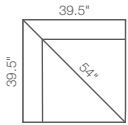

P9D-893
duo® Left-Arm Sitting
Reclining Loveseat

P9E-893
duo® Right-Arm Sitting
Reclining Loveseat

9CC-893
duo® Corner

90M-893
duo® Armless Chair

9MM-893
duo® Armless
Loveseat

9SL-893
duo® Left-Arm Sitting
Chaise with Storage

9SR-893
duo® Right-Arm Sitting
Chaise with Storage

P91-893
duo® Reclining Sofa
41" H x 83" W x 39.5" D

P94-893
duo® Reclining Chair
41" H x 39" W x 39.5" D

P93-893
duo® Reclining Loveseat
41" H x 61" W x 39.5" D

P9D-893
duo® Left-Arm Sitting Reclining Loveseat
 41" H x 54" W x 39" D
 Fully Extended 59"

P9E-893
duo® Right-Arm Sitting Reclining Loveseat
 41" H x 54" W x 39" D
 Fully Extended 59"

9CC-893
duo® Corner
 42" H x 39.5" W x 39.5" D

90M-893
duo® Armless Chair
 41" H x 25" W x 39" D

9MM-893
duo® Armless Loveseat
 42" H x 48" W x 39.5" D

9SL-893
duo® Left-Arm Sitting Chaise with Storage
 43" H x 39" W x 64" D
 Fully Extended 64"

9SR-893
duo® Right-Arm Sitting Chaise with Storage
 43" H x 39" W x 64" D
 Fully Extended 64"