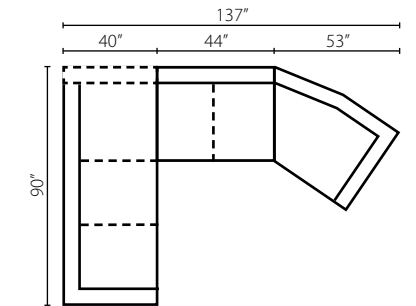

Configuration F
K54400L / K54460L CRNS Corner Sofa
K54400 / K54460 ALS Armless Loveseat
K54400R / K54460R BC Big Chair