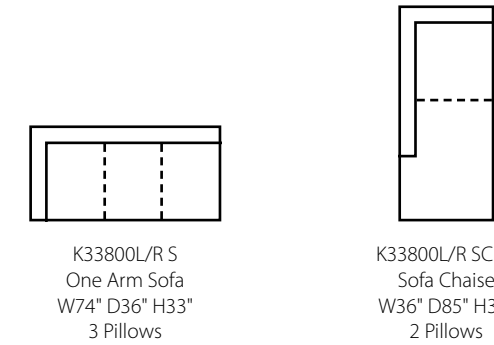

Roan KD37800

Sloane K33800