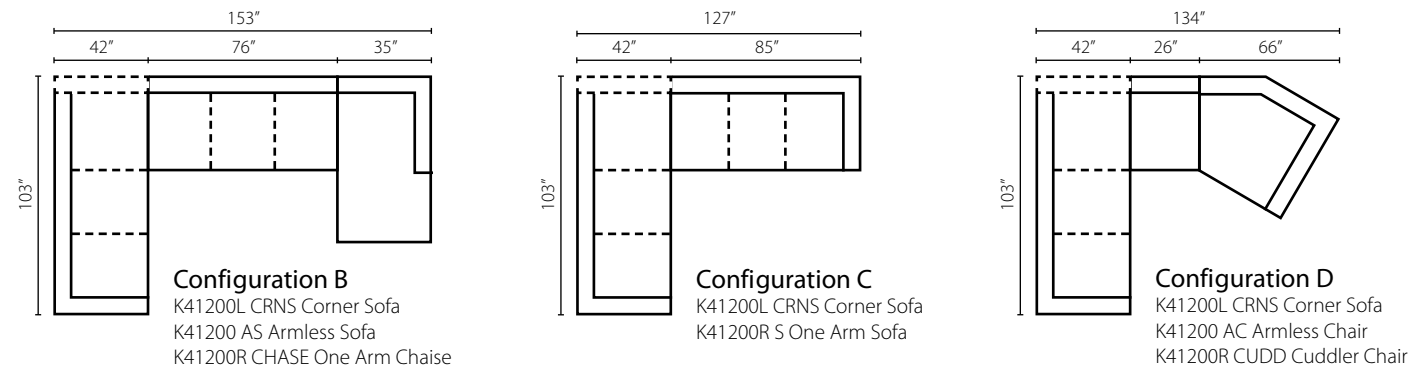

Cora K41200

Shown in Yahtzee Toast, Cache Denim, and Aluna Dusk. | Loose Back | Matching group available (page 49).

Findley K56830

Shown in Shambala Putty, Fancy Sapphire, and Midsummer Pacific. | Loose Back | Matching group available (page 49).