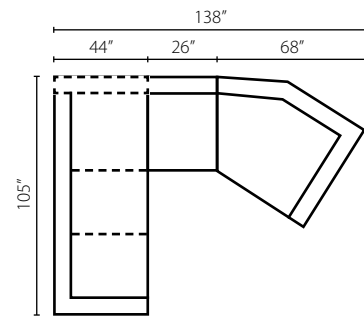

Configuration B
K79310L CRNS Corner Sofa
K79310 AC Armless Chair
K79310R CUDD Cuddler Chair