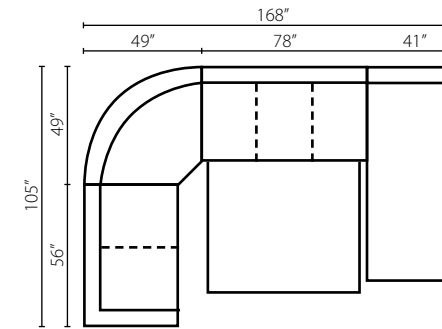

Configuration E
K51300L / K51360L LS Loveseat
K51300 / K51360 WEDGE Wedge
K51300A / K51360A DQSL Armless Queen Sleeper
K51300R / K51360R SCHS Sofa Chaise