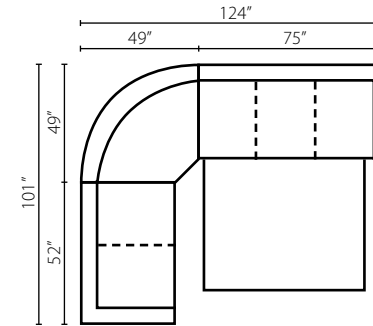

Configuration C
K54400L / K54460L LS Loveseat
K54400 / K54460 WEDGE Wedge
K54400R / K54460R DRSL Regular Sleeper