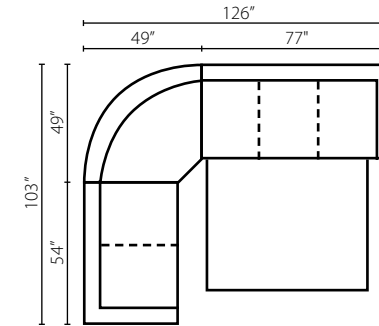

Configuration C
K55200L / K55260L LS Loveseat
K55200 / K55260 WEDGE Wedge
K55200R / K55260R DRSL Regular Sleeper