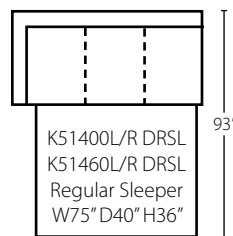

K51400L/R DRSL
K51460L/R DRSL
Regular Sleeper
W75" D40" H36"
1 Pillow