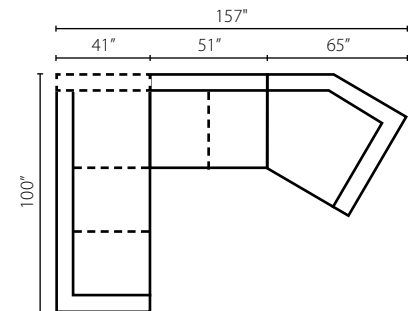

Configuration D
K68900L CRNS Corner Sofa
K68900 ALS Armless Loveseat
K68900R CUDD Cuddler Chair