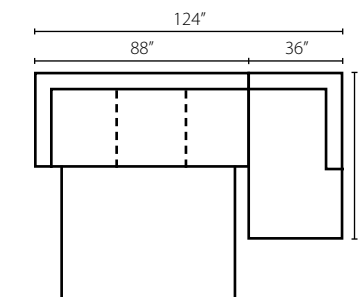

Configuration E
K67400L DQSL One Arm Queen Sleeper
K67400R CHASE One Arm Chaise