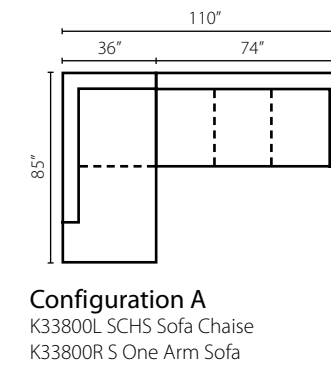

Roan KD37800

Sloane K33800