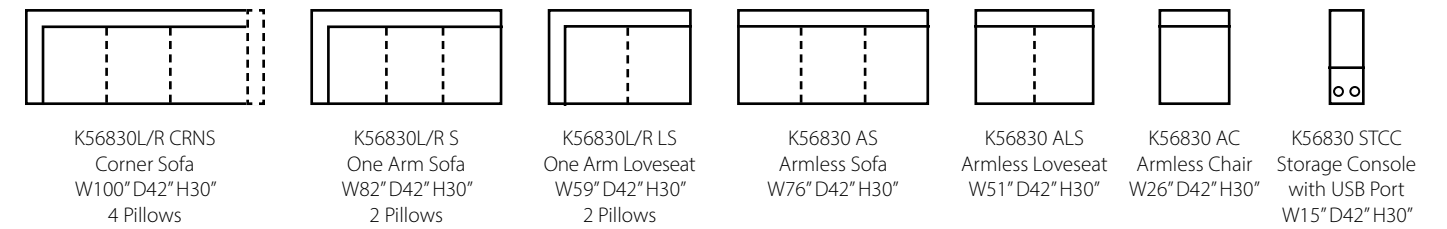

Shown in Shambala Putty, Fancy Sapphire, and Midsummer Pacific. | Loose Back | Matching group available (page 49).