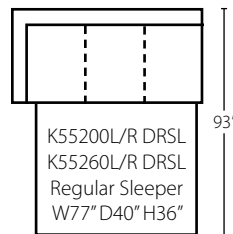

K55200L/R DRSL
K55260L/R DRSL
Regular Sleeper
W77" D40" H36"
1 Pillow