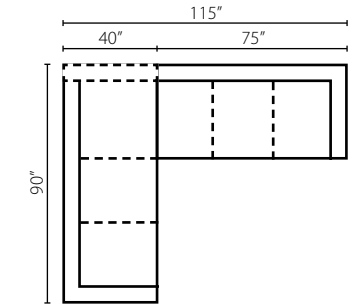

Configuration D
K54400L / K54460L CRNS Corner Sofa
K54400R / K54460R S Sofa