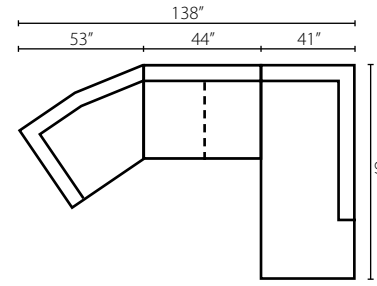

Configuration A
K50000L / K50060L BC Big Chair
K50000 / K50060 ALS Armless Loveseat
K50000R / K50060R SCHS Sofa Chaise