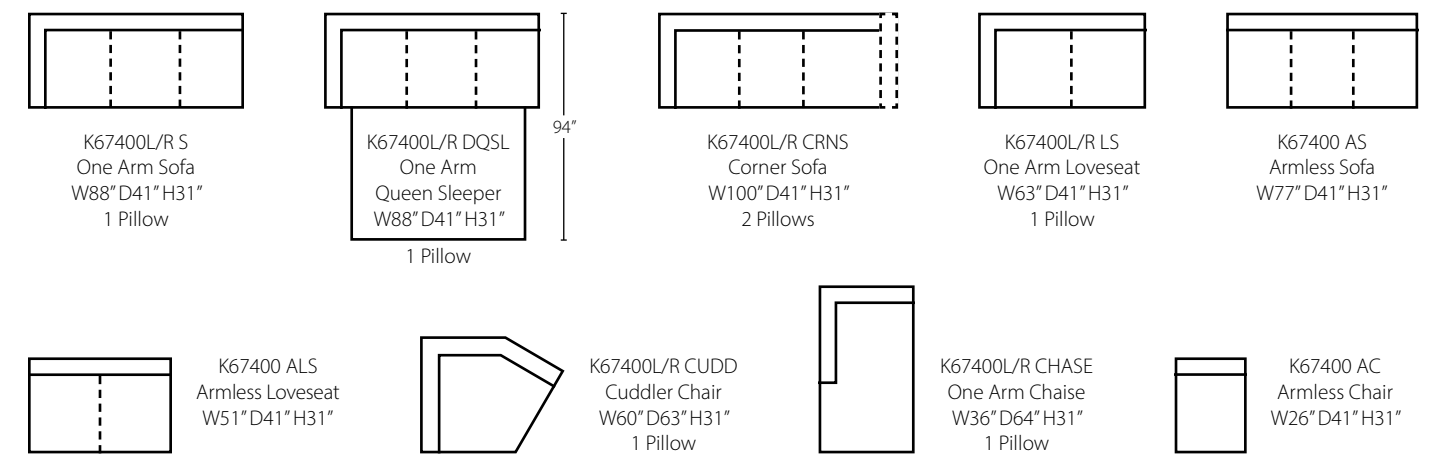

**Configuration D**  
K32210L LS One Arm Loveseat  
K32210R CHASE One Arm Chaise

**Configuration E**  
K32210L LS Loveseat  
K32210R CRNS Corner Sofa

**Ashburn K67400**

Shown in Criscross Putty and Linley Rust. | Loose Back