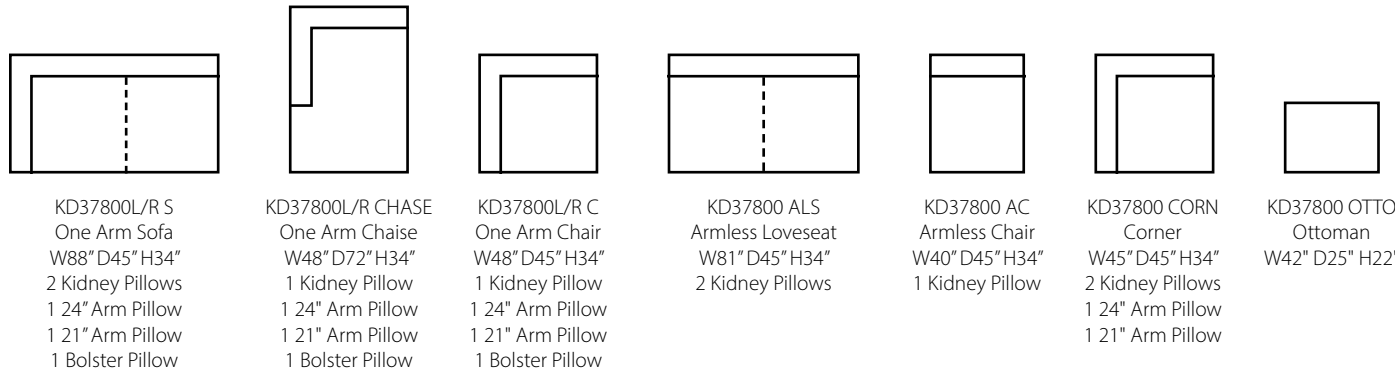

Roan KD37800

Sloane K33800