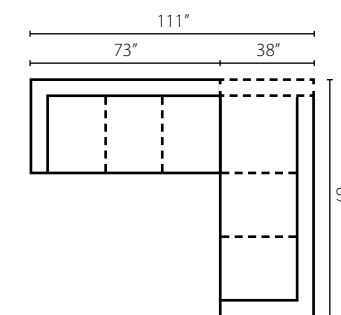

Configuration D
K51600L S Sofa
K51600R CRNS Corner Sofa