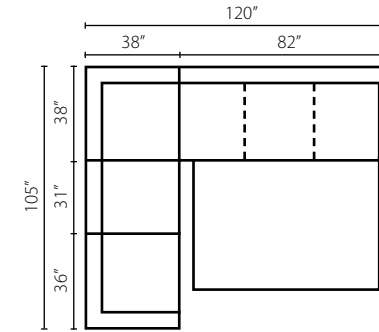

Configuration C
36600L C One Arm Chair
36600 AC Armless Chair
36600 CORN Corner
36600R DRSL One Arm Regular Sleeper