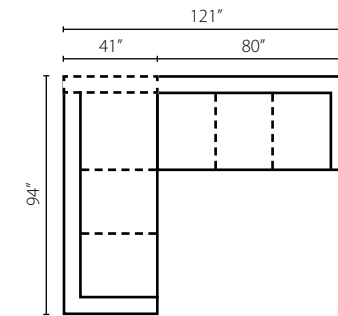

Configuration A
K88600L CRNS Corner Sofa
K88600R S Sofa