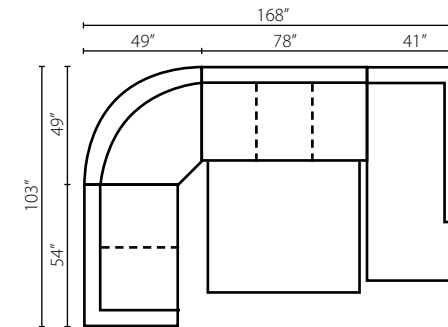

Configuration E
K55200L / K55260L LS Loveseat
K55200 / K55260 WEDGE Wedge
K55200A / K55260A DQSL Armless Queen Sleeper
K55200R / K55260R SCHS Sofa Chaise