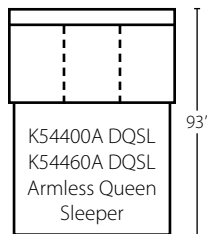

K54400A DQSL
K54460A DQSL
Armless Queen
Sleeper
W78" D40" H36"