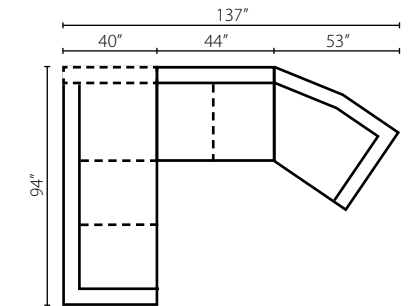

Configuration F
K51300L / K51360L CRNS Corner Sofa
K51300 / K51360 ALS Armless Loveseat
K51300R / K51360R BC Big Chair