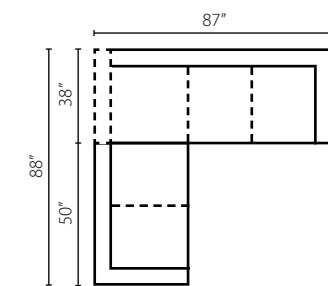

Configuration A
K51600L LS Loveseat
K51600R CRNS Corner Sofa