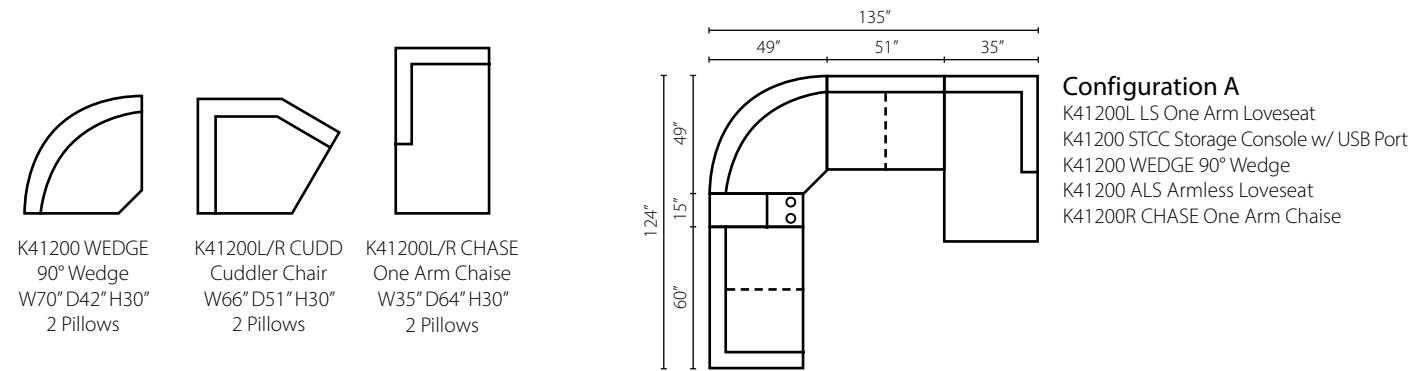

Cora K41200

Shown in Yahtzee Toast, Cache Denim, and Aluna Dusk. | Loose Back | Matching group available (page 49).

Findley K56830

Shown in Shambala Putty, Fancy Sapphire, and Midsummer Pacific. | Loose Back | Matching group available (page 49).