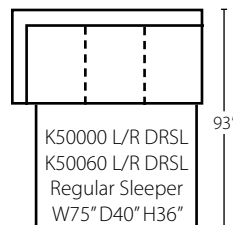

K50000 L/R DRSL
K50060 L/R DRSL
Regular Sleeper
W75" D40" H36"
1 Pillow