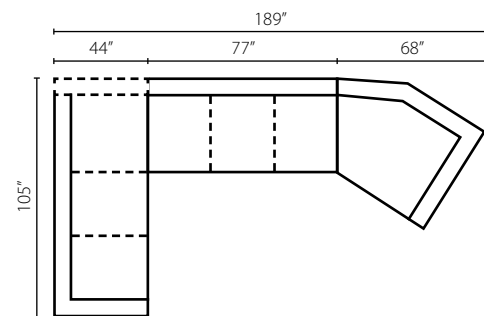

Configuration D
K79310L CRNS Corner Sofa
K79310 AS Armless Sofa
K79310R CUDD Cuddler Chair