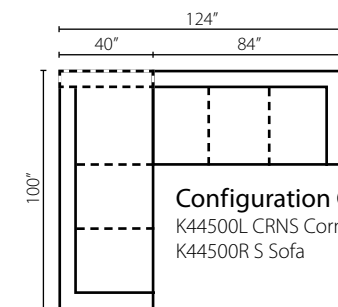

Configuration C
K44500L CRNS Corner Sofa
K44500R S Sofa