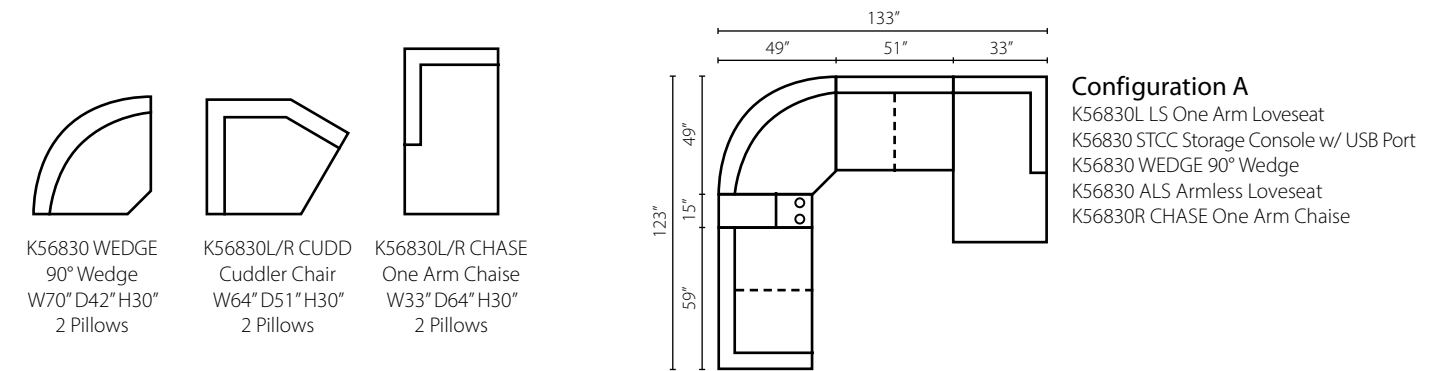

Shown in Shambala Putty, Fancy Sapphire, and Midsummer Pacific. | Loose Back | Matching group available (page 49).