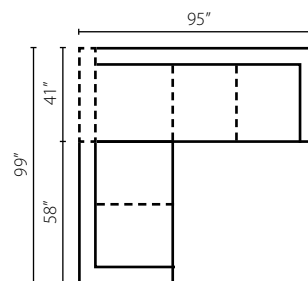

Configuration E
K32210L LS Loveseat
K32210R CRNS Corner Sofa