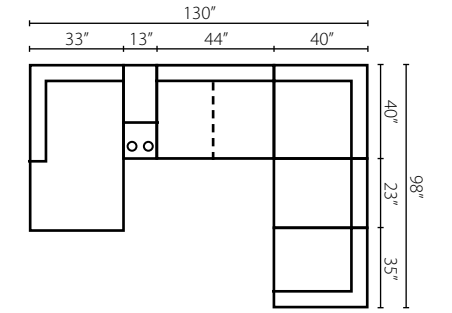

Configuration B
K51300L / K51360L CHASE Chaise
K51300 / K51360 STCC Storage Console w/ USB Port
K51300 / K51360 ALS Armless Loveseat
K51300 / K51360 CORN Corner
K51300 / K51360 AC Armless Chair
K51300R / K51360R C Chair