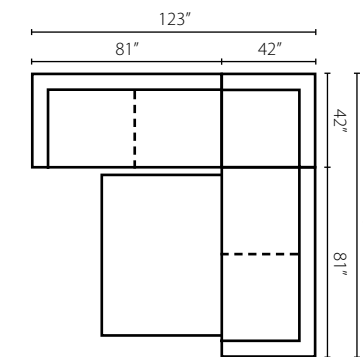

Configuration B
K15700L S One Arm Sofa
K15700 CORN Corner
K15700R DRSL One Arm Regular Sleeper