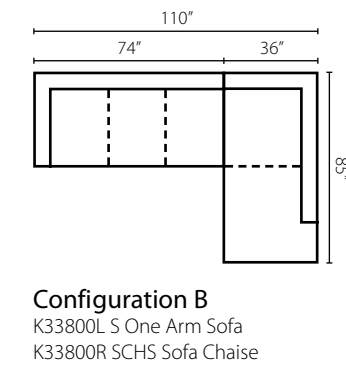

Roan KD37800

Sloane K33800