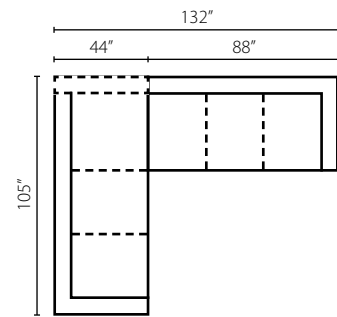

Configuration A
K79310L CRNS Corner Sofa
K79310R S Sofa