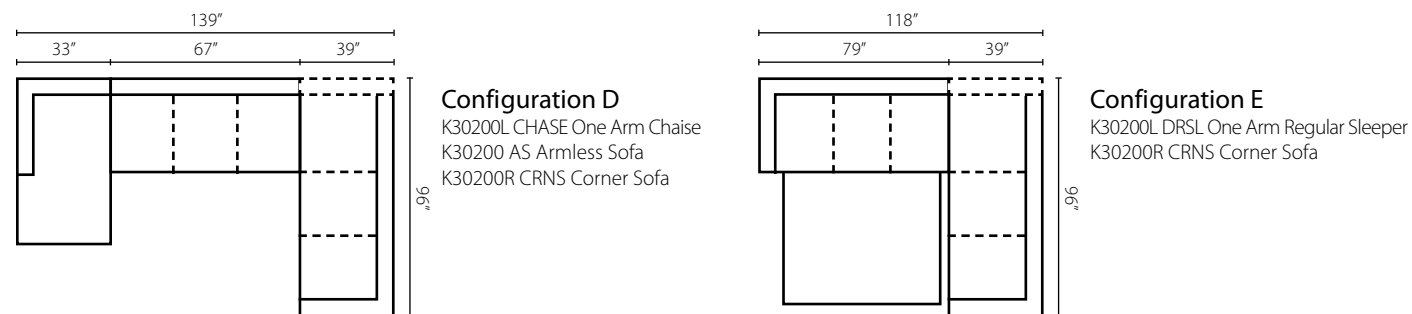

Attached Back | Nail Heads: Black Nickel, Old Gold Spotted (shown), or Pewter | For no nail heads order K30220. | Available as inside/out combination as K30270. | Matching group available (page 24).