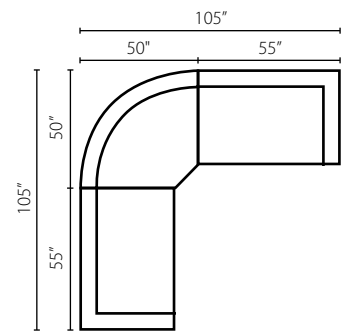

Configuration A
KD84900L/R LS One Arm Loveseat
KD84900 WEDGE 90° Wedge
KD84900L/R LS One Arm Loveseat