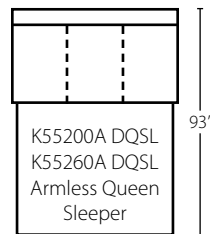

K55200A DQSL
K55260A DQSL
Armless Queen
Sleeper
W78" D40" H36"