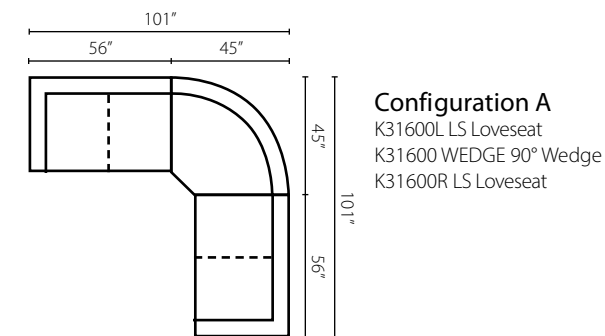

Shown in Enello Cement and Dala Mineral. | Loose Back | Matching group available (page 4).