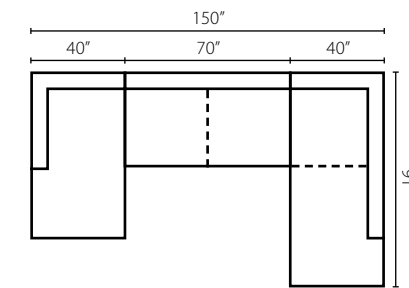

Configuration A
K15700L CHASE One Arm Chaise
K15700 AS Armless Sofa
K15700R SCHS Sofa Chaise