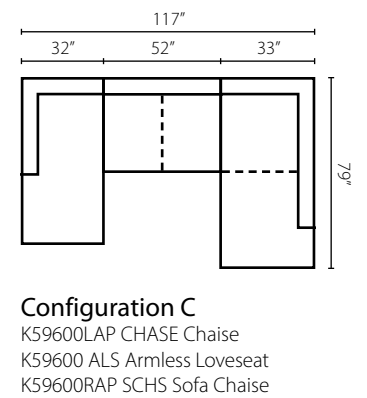

**Patterns 19000**

Shown in 48031 0000 and Sea World Marine. | Loose Back | Matching group available (page 20).

**Pinecrest K87900**

Shown in Ultimate Pheasant, Ultimate Sand, and Dancer Ocean. | Loose Back | Matching group available (page 20).