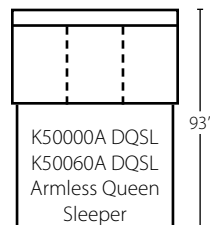

K50000A DQSL
K50060A DQSL
Armless Queen
Sleeper
W78" D40" H36"