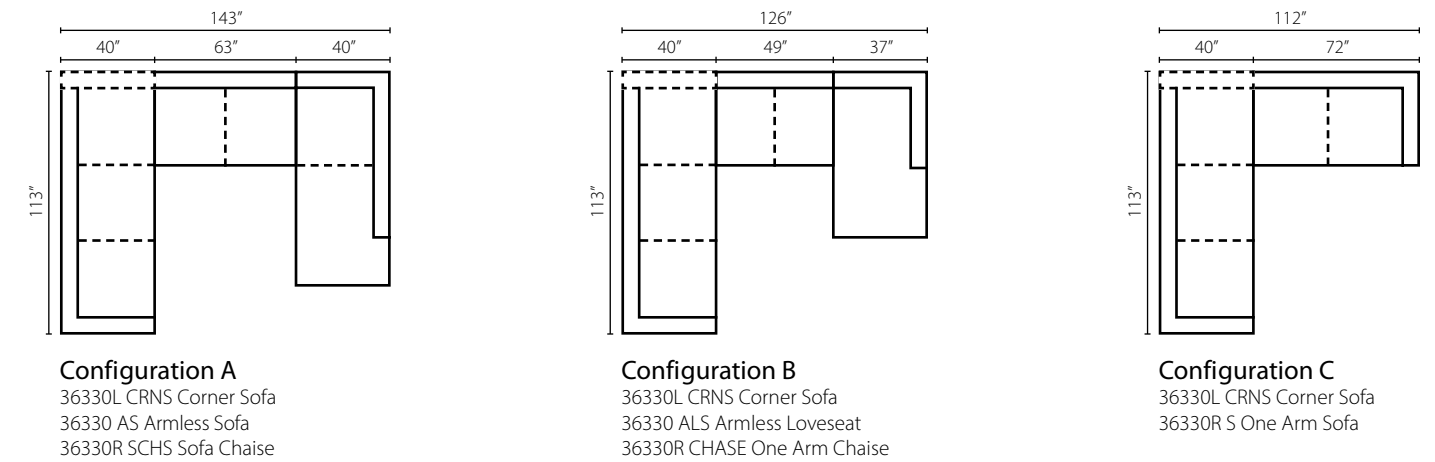

Shown in Maxwell Dove, Dresden Midnight, and Tine Stonewash. | Loose Back. | Matching group available (page 13).