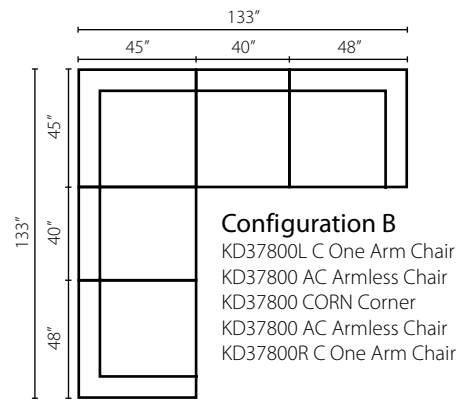

Roan KD37800

Sloane K33800