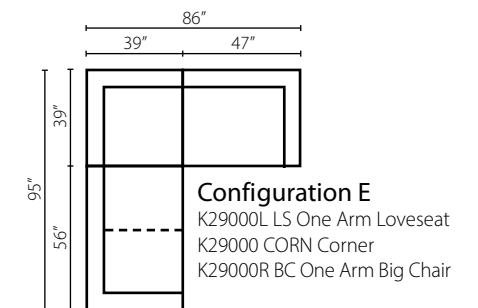

K29000 ALS Armless Loveseat  
W50" D39" H30"

K29000L/R BC One Arm Big Chair  
W47" D39" H30"  
1 Pillow

K29000 AC Armless Chair  
W26" D39" H30"

K29000 CORN Corner  
W39" D39" H30"  
1 Pillow

K29000L/R C One Arm Chair  
W32" D39" H30"  
1 Pillow