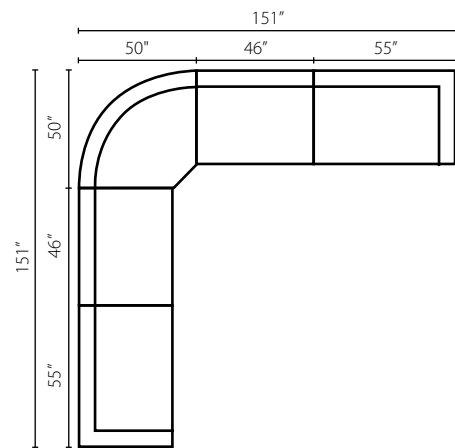

Configuration B
KD84900L/R LS One Arm Loveseat
KD84900 ALS Armless Loveseat
KD84900 WEDGE 90° Wedge
KD84900 ALS Armless Loveseat
KD84900L/R LS One Arm Loveseat