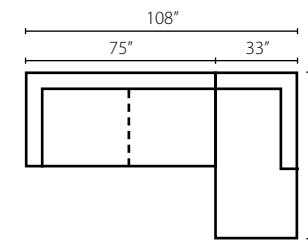

Configuration A
K76420L S Sofa
K76420R CHASE Chaise