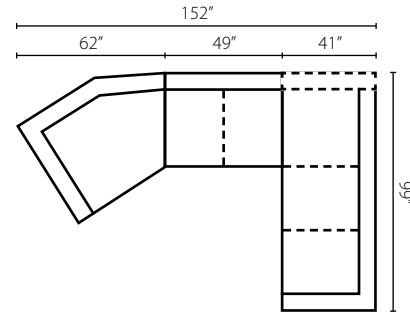

Configuration A
K18400L CUDD Cuddler Chair
K18400 ALS Armless Loveseat
K18400R CRNS Corner Sofa