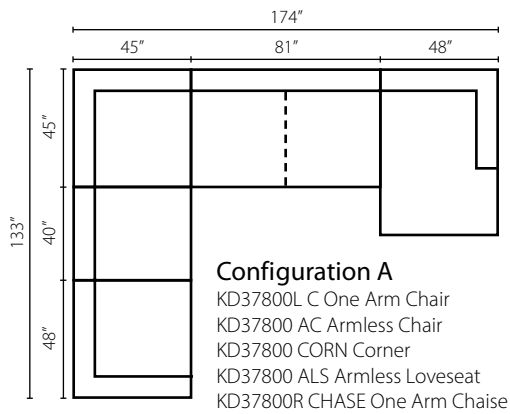

Roan KD37800

Sloane K33800