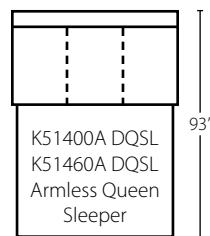

K51400A DQSL
K51460A DQSL
Armless Queen
Sleeper
W78" D40" H36"