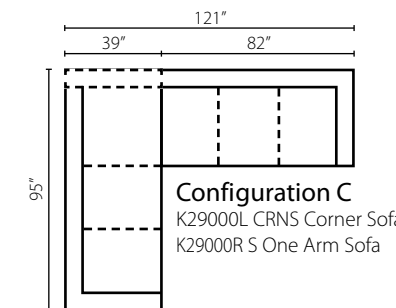

K29000 ALS Armless Loveseat  
W50" D39" H30"

K29000L/R BC One Arm Big Chair  
W47" D39" H30"  
1 Pillow

K29000 AC Armless Chair  
W26" D39" H30"

K29000 CORN Corner  
W39" D39" H30"  
1 Pillow

K29000L/R C One Arm Chair  
W32" D39" H30"  
1 Pillow