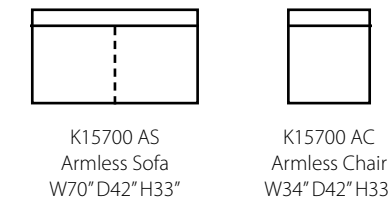

Configuration A
K15700L CHASE One Arm Chaise
K15700 AS Armless Sofa
K15700R SCHS Sofa Chaise