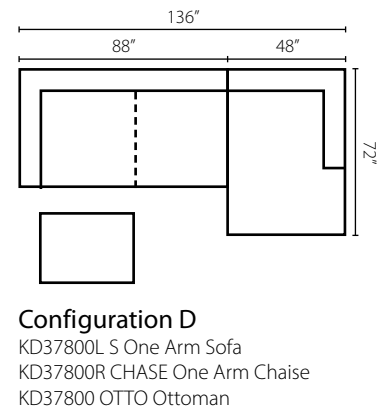

Roan KD37800

Sloane K33800