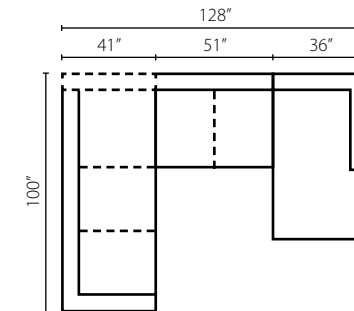

K68900 OTTO  
Ottoman  
W39" D39" H20"

K68900L/R CUDD  
Cuddler Chair  
W65" D49" H31"  
2 Pillows

K68900L/R CHASE  
One Arm Chaise  
W36" D64" H31"  
2 Pillows

K68900 AC  
Armless Chair  
W26" D41" H31"