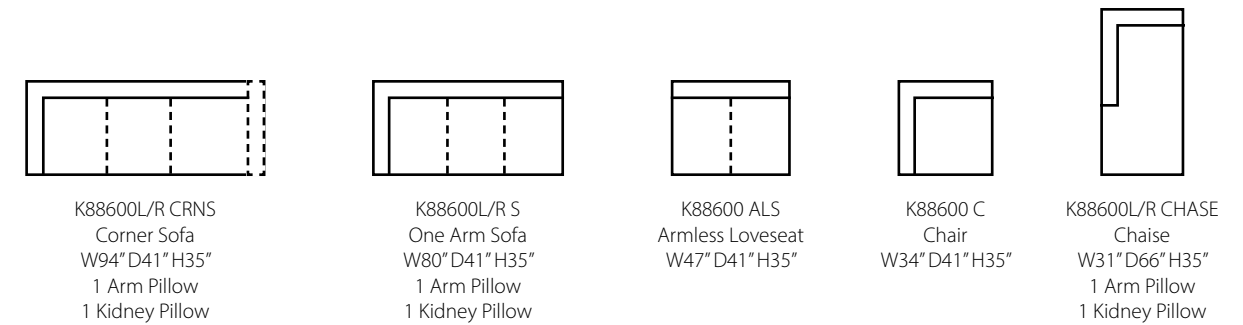

**Configuration C**  
K79310L CRNS Corner Sofa  
K79310R LS Loveseat

**Configuration D**  
K79310L CRNS Corner Sofa  
K79310 AS Armless Sofa  
K79310R CUDD Cuddler Chair

**Gus K88600**

Shown in Zeus Charcoal and Kuba Zinnia. | Loose Back | Matching group available (page 6).