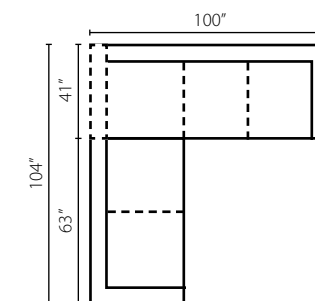

Configuration D
K67400L LS One Arm Loveseat
K67400R CRNS Corner Sofa