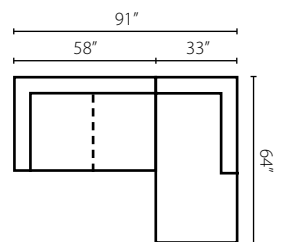

Configuration D
K32210L LS One Arm Loveseat
K32210R CHASE One Arm Chaise