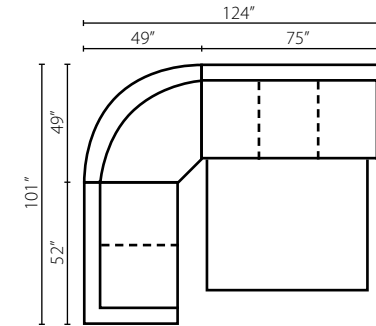

Configuration C
K50000L / K50060L LS Loveseat
K50000 / K50060 WEDGE Wedge
K50000R / K50060R DRSL Regular Sleeper