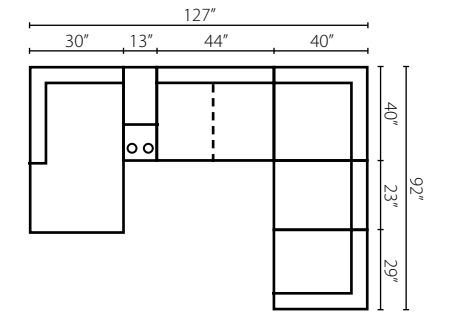

Configuration B
K51400L / K51460L CHASE Chaise
K51400 / K51460 STCC Storage Console w/ USB Port
K51400 / K51460 ALS Armless Loveseat
K51400 / K51460 CORN Corner
K51400 / K51460 AC Armless Chair
K51400R / K51460R C Chair