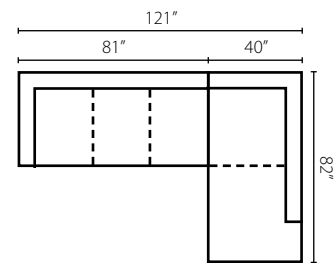

Configuration B
K66800L S One Arm Sofa
K66800R SCHS Sofa Chaise