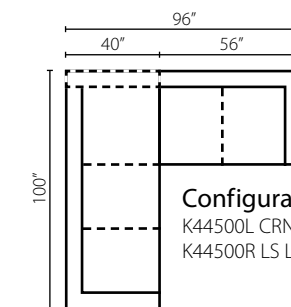

Configuration D
K44500L CRNS Corner Sofa
K44500R LS Loveseat