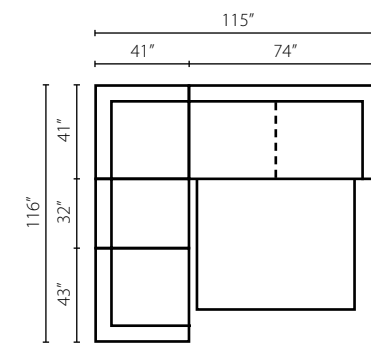

Configuration A
K20200L S One Arm Sofa
K20200 WEDGE Wedge
K20200 AS Armless Sofa
K20200R CHASE One Arm Chaise

Configuration D
K20200L C One Arm Chair
K20200 AC Armless Chair
K20200 CORN Corner
K20200R DRSL One Arm Regular Sleeper