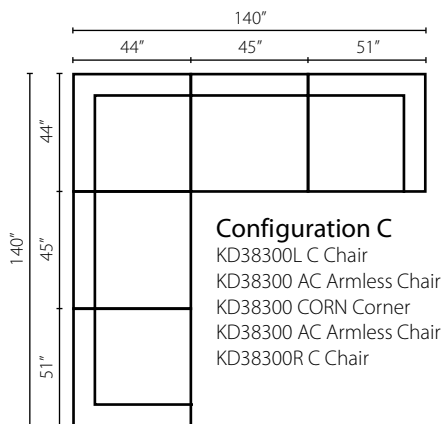

Lenny KD38300

Shown in Anthem Sandstone and Alison Camel. | Loose Back

Loomis K29000

Shown in Dumdum Stone and Kamala Granite. | Loose Back | Matching group available (page 8).

92"