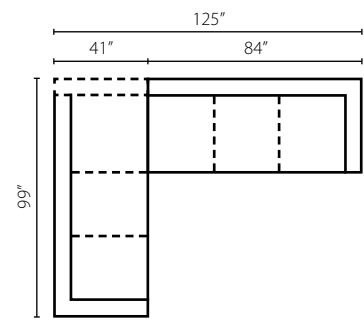

Configuration D
K18400L CRNS Corner Sofa
K18400R S One Arm Sofa