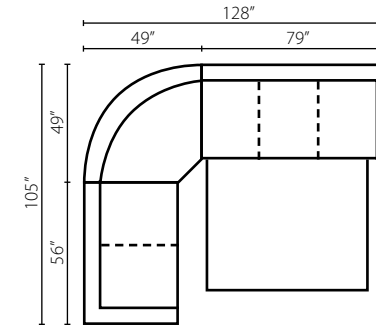

Configuration C
K51300L / K51360L LS Loveseat
K51300 / K51360 WEDGE Wedge
K51300R / K51360R DRSL Regular Sleeper