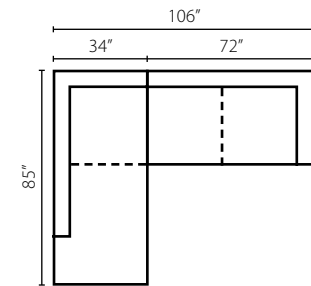

Configuration C
K54600L SCHS Sofa Chaise
K54600R S One Arm Sofa