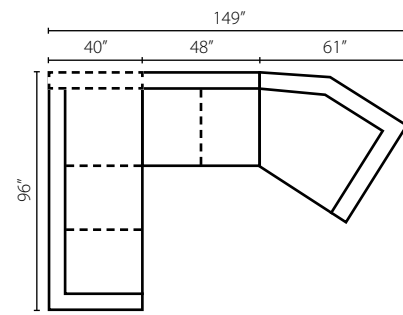

Configuration A
K66800L CRNS Corner Sofa
K66800 ALS Armless Loveseat
K66800R CUDD Cuddler Chair