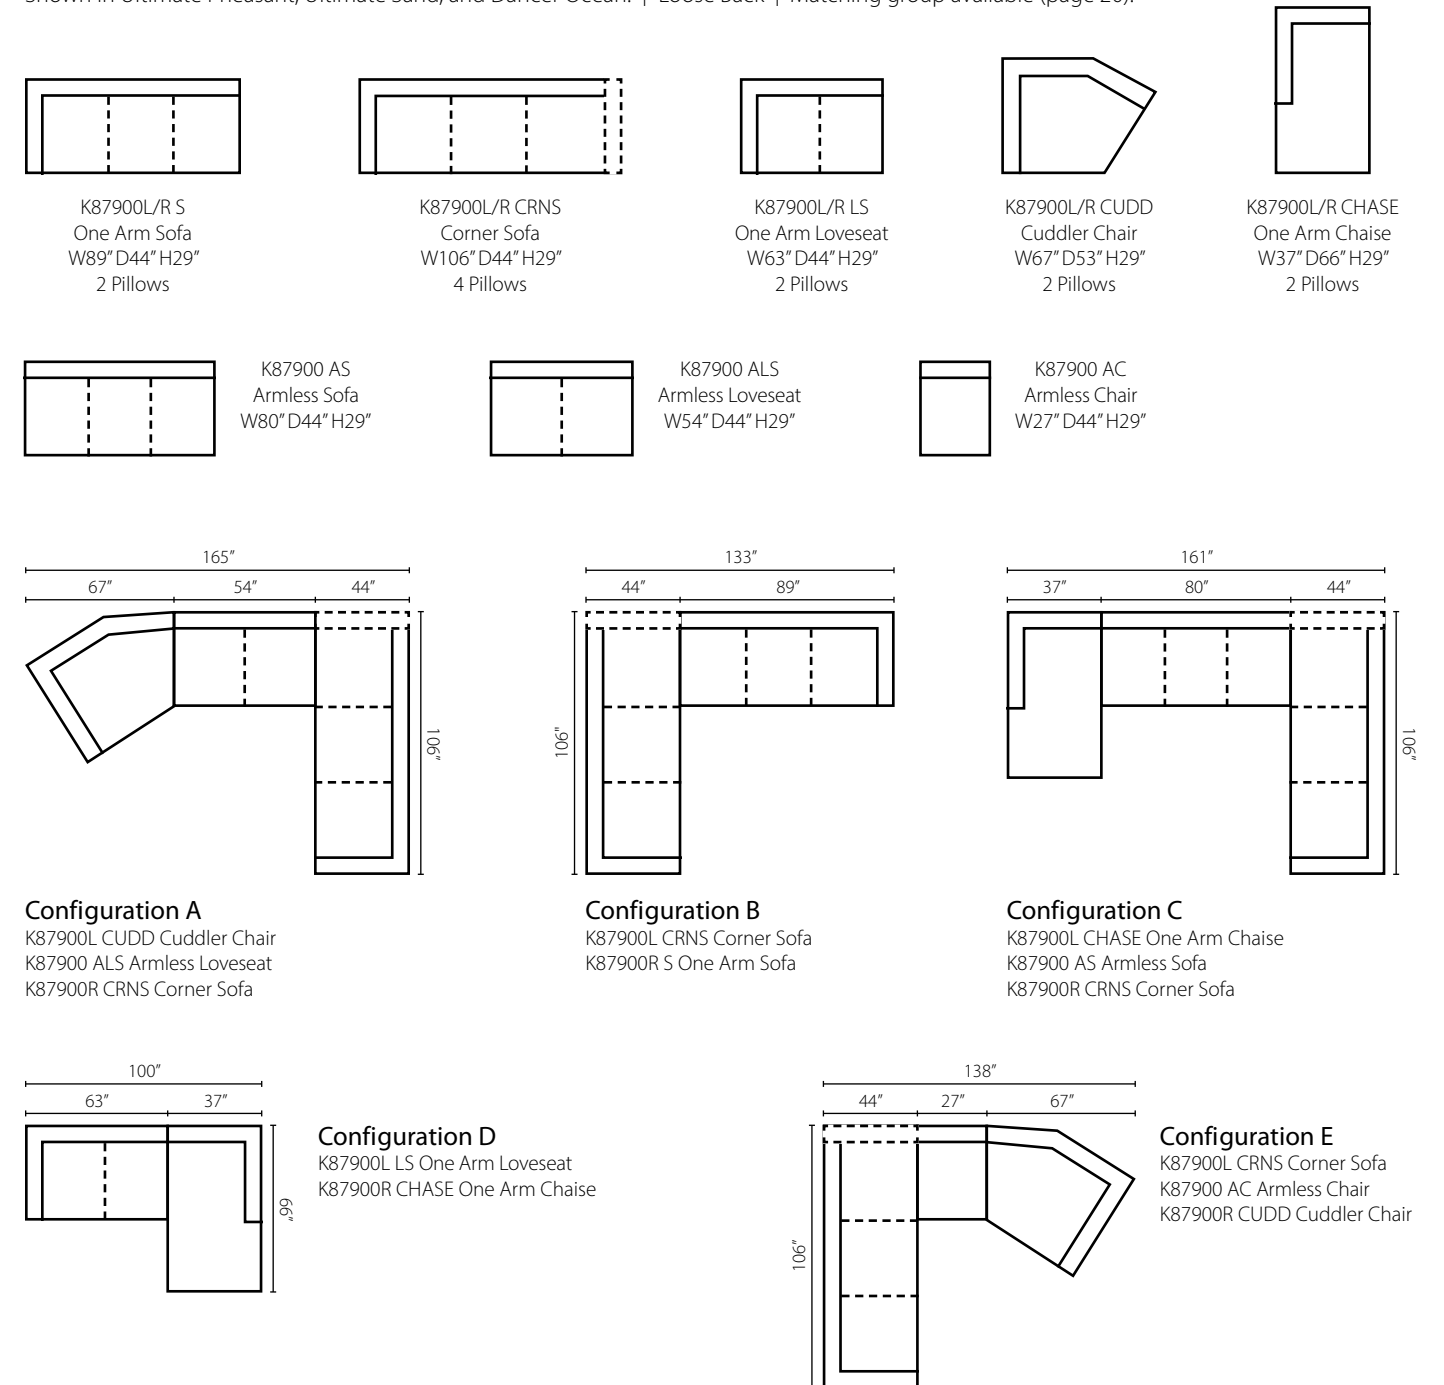

**Patterns 19000**

Shown in 48031 0000 and Sea World Marine. | Loose Back | Matching group available (page 20).

**Pinecrest K87900**

Shown in Ultimate Pheasant, Ultimate Sand, and Dancer Ocean. | Loose Back | Matching group available (page 20).