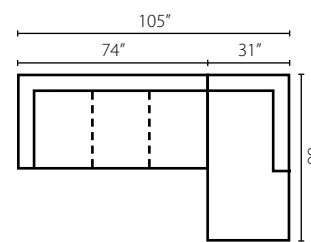

Configuration C
K94410L S One Arm Sofa
K94410R CHASE Chaise