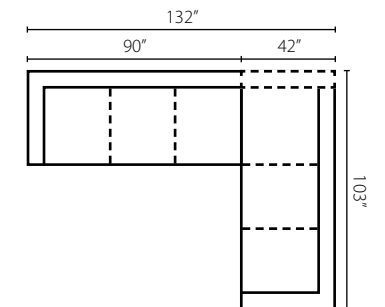

Configuration E
K42200LF S One Arm Sofa
K42200RF CRNS Corner Sofa