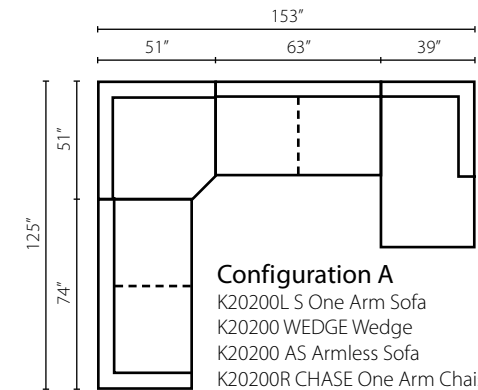

Carter K94410

Shown in Max Stone and Pivot Granite. | Loose Back | Nail Heads: Black Nickel, Old Gold Spotted (shown), or Pewter | Available without nailheads as K94400.

Clanton K20200

Shown in Criscross Putty. | Loose Back