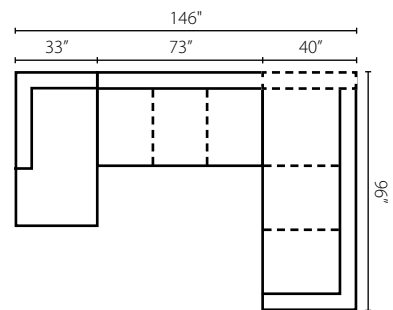

Configuration C
K66800L CHASE One Arm Chaise
K66800 AS Armless Sofa
K66800R CRNS Corner Sofa