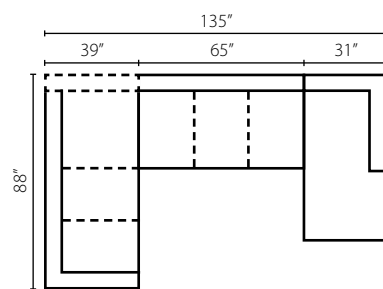

Configuration A
K94410L CRNS Corner Sofa
K94410 AS Armless Sofa
K94410R CHASE Chaise