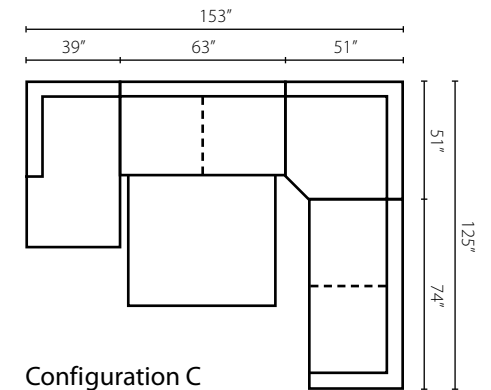

Configuration C
K20200L CHASE One Arm Chaise
K20200A DRSL Armless Regular Sleeper
K20200 WEDGE Wedge
K20200R S One Arm Sofa