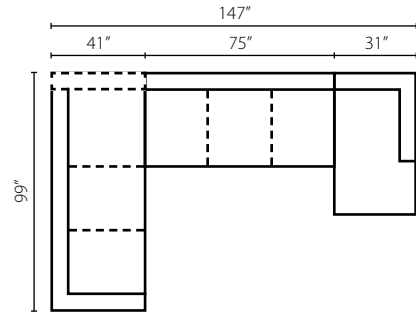

Configuration B
K18400L CRNS Corner Sofa
K18400 AS Armless Sofa
K18400R CHASE One Arm Chaise