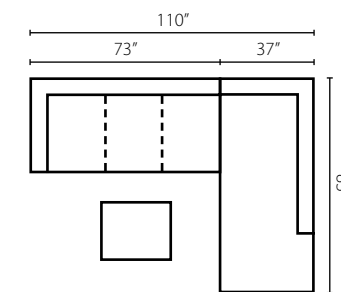

Configuration B
K51600L S Sofa
K51600R SCHS Sofa Chaise
K51600 OTTO Ottoman