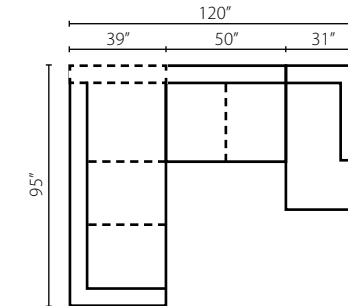

Lenny KD38300

Shown in Anthem Sandstone and Alison Camel. | Loose Back

Loomis K29000

Shown in Dumdum Stone and Kamala Granite. | Loose Back | Matching group available (page 8).

92"