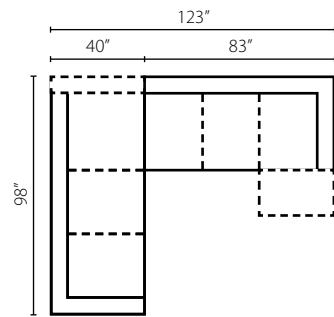

Configuration B
K98400L CRNS Corner Sofa
K98400RA S Sofa*
K98400RB OTCH Ottoman Chaise*
*Must be ordered together