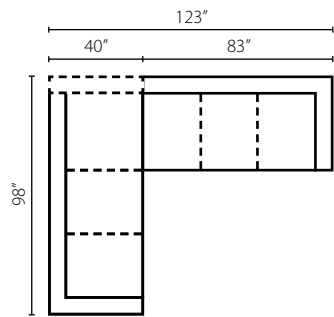

Configuration A
K98400L CRNS Corner Sofa
K98400R S One Arm Sofa