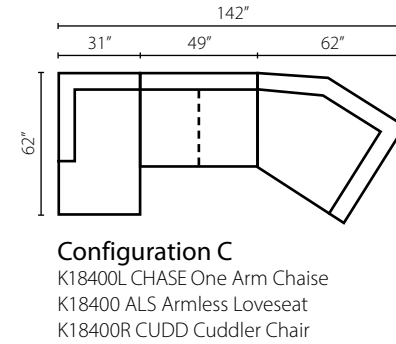

Configuration D
K18400L CRNS Corner Sofa
K18400R S One Arm Sofa