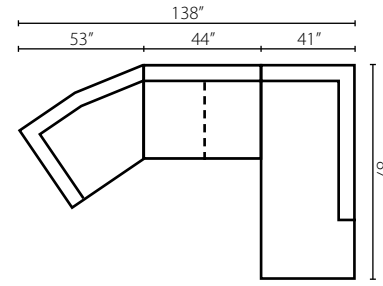

Configuration A
K55200L / K55260L BC Big Chair
K55200 / K55260 ALS Armless Loveseat
K55200R / K55260R SCHS Sofa Chaise