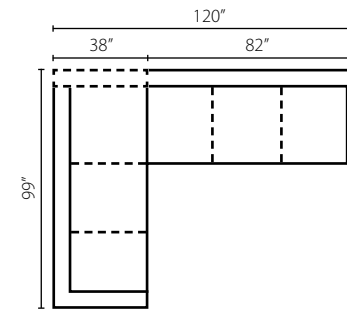

Configuration E
36600L CRNS Corner Sofa
36600R S Sofa