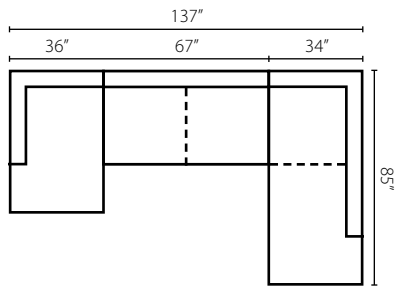

Configuration B
K54600L CHASE One Arm Chaise
K54600 AS Armless Sofa
K54600R SCHS Sofa Chaise