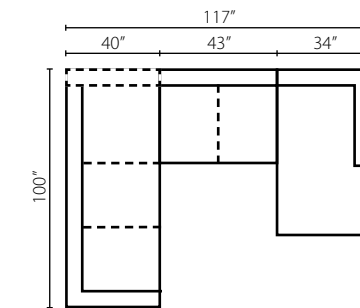

K44500L/R CHASE  
Chaise  
W34" D64" H38"  
1 Pillow

K44500L/R DQSL  
Queen Sleeper  
W84" D40" H38"  
1 Pillow

K44500 AS  
Armless Sofa  
W67" D40" H38"

K44500 ALS  
Armless Loveseat  
W43" D40" H38"

K44500 OTTO  
Ottoman  
W32" D25" H19"