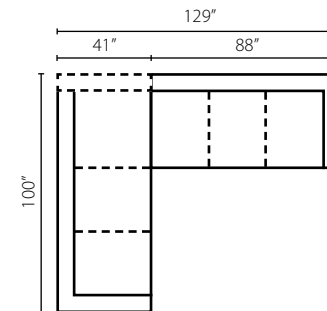

Configuration C
K68900L CRNS Corner Sofa
K68900R S One Arm Sofa