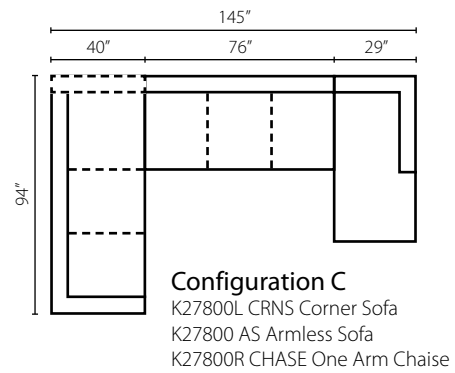

Shown in Curious Pearl, Mystic Bluebird, and Laney Navy. | Loose Back | Also available in motion. | Matching group available (page 12).