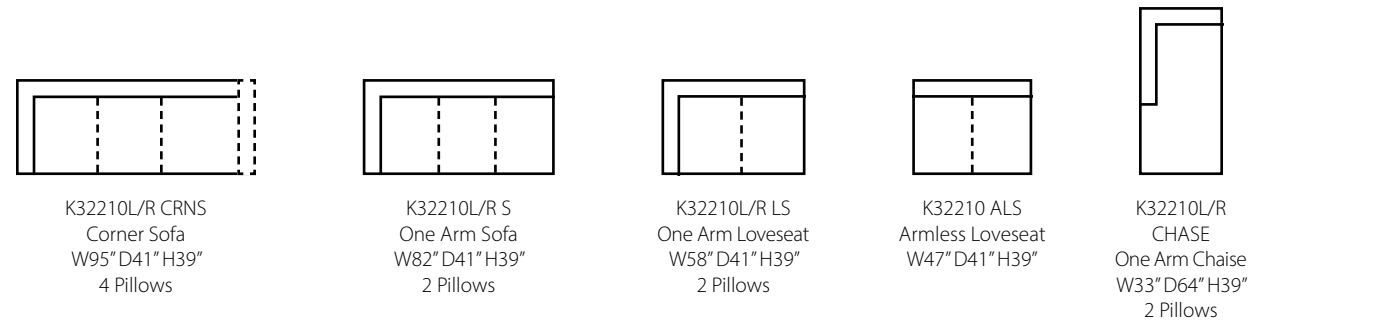

Alexa K32210

Shown in Hercules Stone, Aubusson Charcoal, and Thornhill Charcoal. | Attached Back | Nail Heads: Black Nickel (shown), French Natural, Old Gold Spotted or Pewter. | Matching group available (page 12).

Ashburn K67400

Shown in Criscross Putty and Linley Rust. | Loose Back