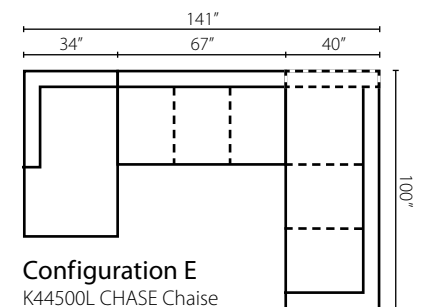

Configuration E
K44500L CHASE Chaise
K44500 AS Armless Sofa
K44500R CRNS Corner Sofa