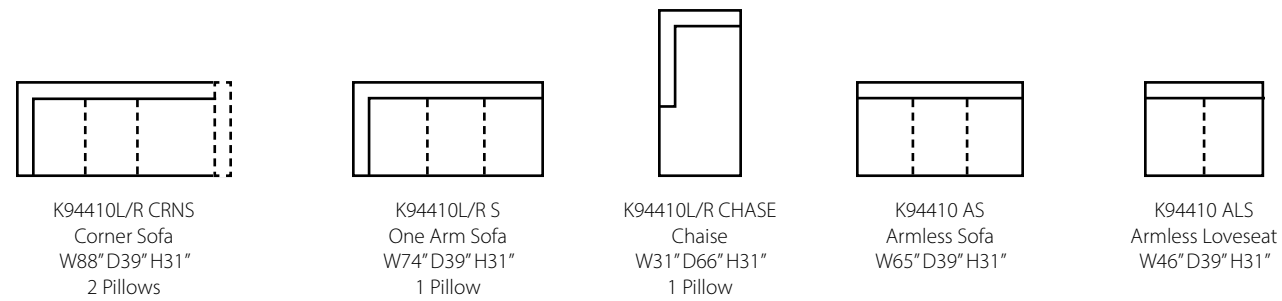

**Configuration C**  
K51600L CRNS Corner Sofa  
K51600 ALS Armless Loveseat  
K51600R CHASE Chaise

**Configuration D**  
K51600L S Sofa  
K51600R CRNS Corner Sofa

**Carter K94410**

Shown in Max Stone and Pivot Granite. | Loose Back | Nail Heads: Black Nickel, Old Gold Spotted (shown), or Pewter | Available without nailheads as K94400.