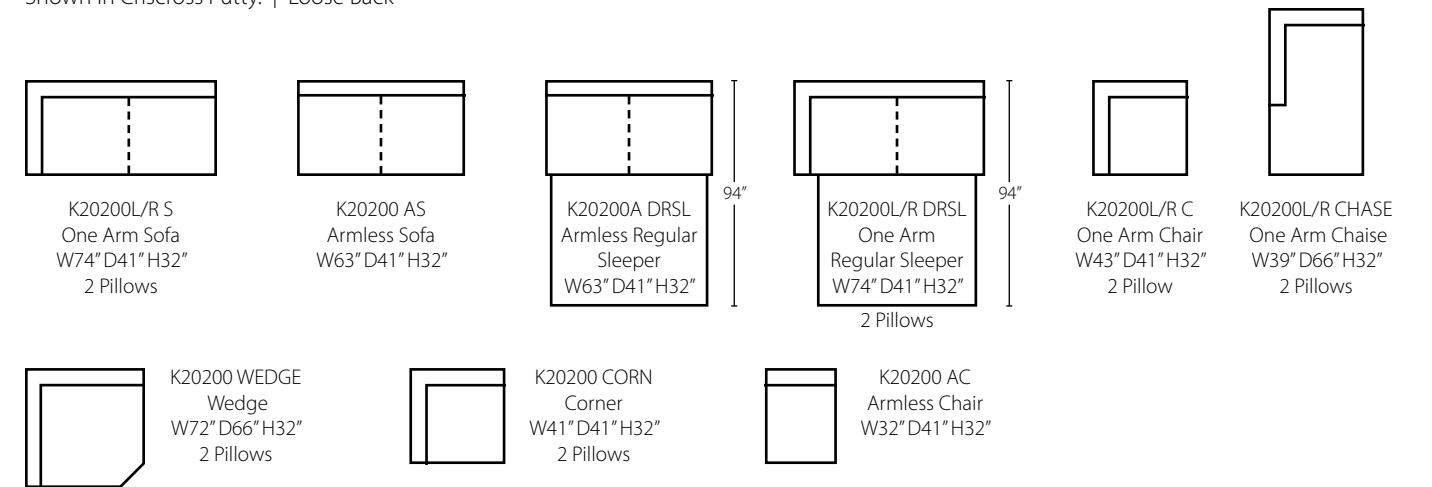

Carter K94410

Shown in Max Stone and Pivot Granite. | Loose Back | Nail Heads: Black Nickel, Old Gold Spotted (shown), or Pewter | Available without nailheads as K94400.

Clanton K20200

Shown in Criscross Putty. | Loose Back