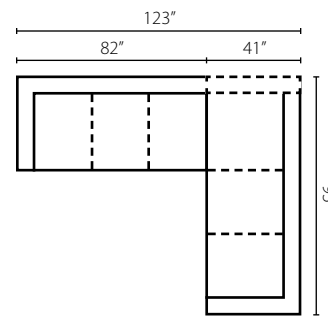

Configuration A
K32210L S One Arm Sofa
K32210R CRNS Corner Sofa