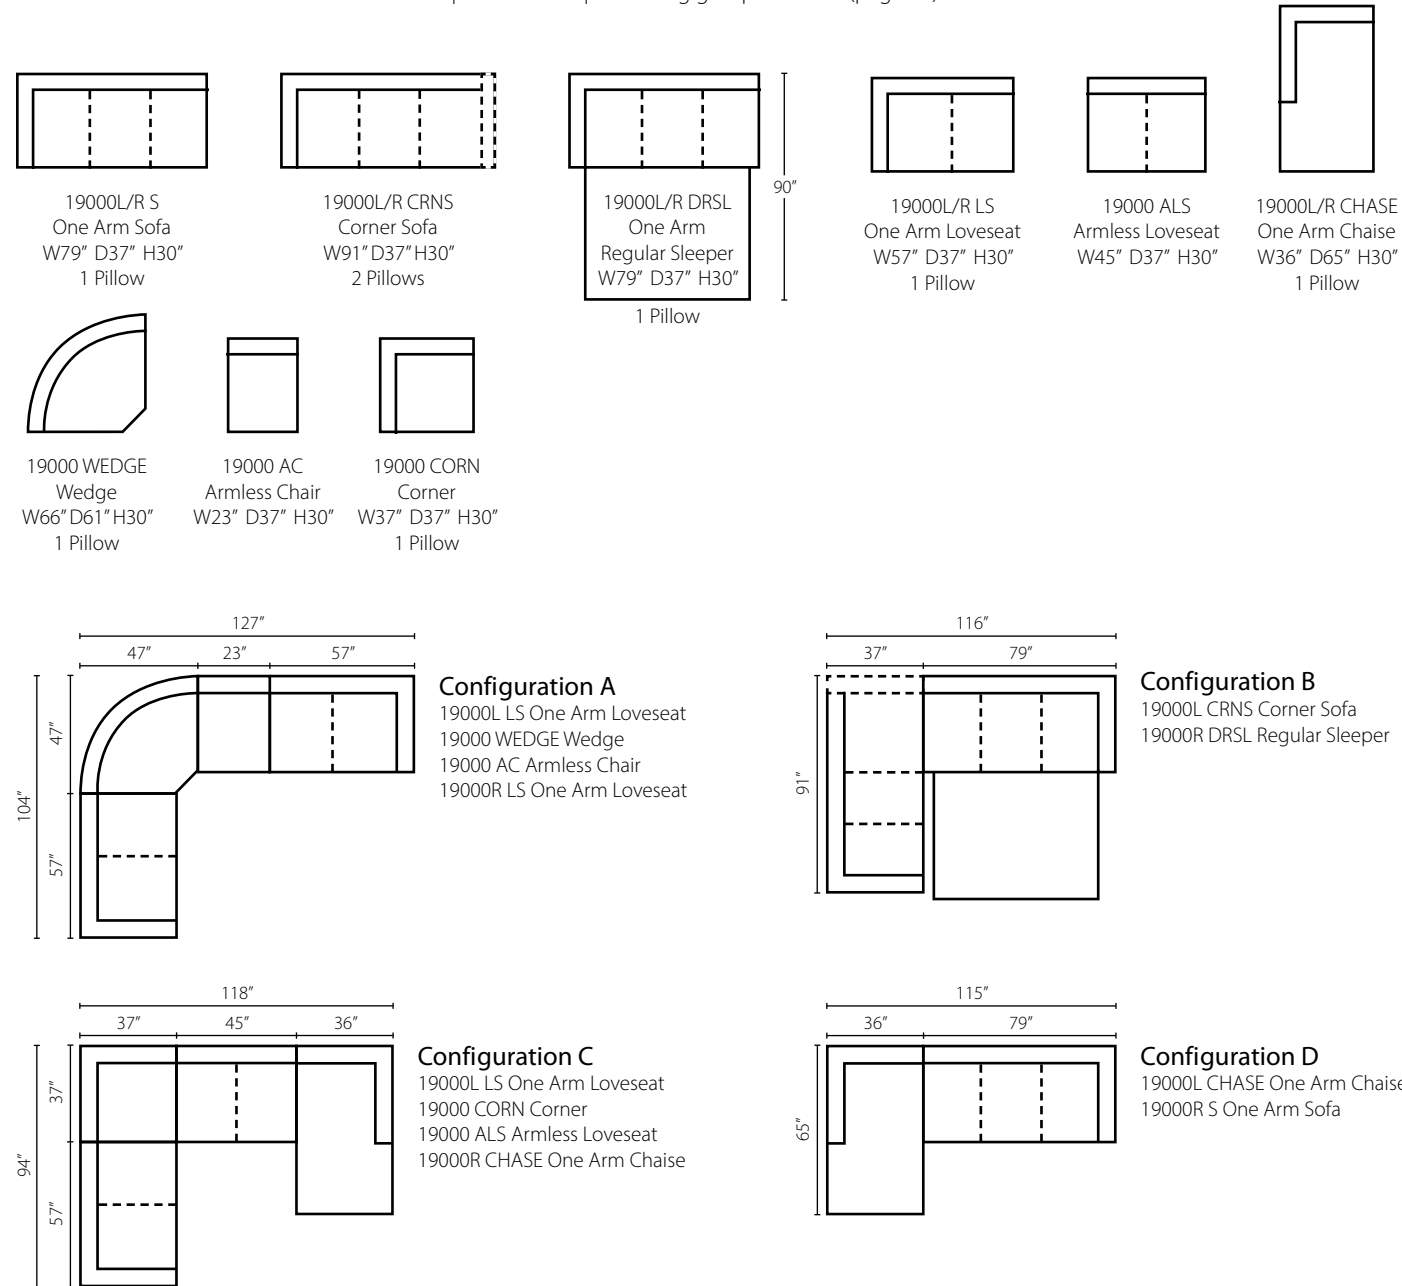

**Patterns 19000**

Shown in 48031 0000 and Sea World Marine. | Loose Back | Matching group available (page 20).

**Pinecrest K87900**

Shown in Ultimate Pheasant, Ultimate Sand, and Dancer Ocean. | Loose Back | Matching group available (page 20).