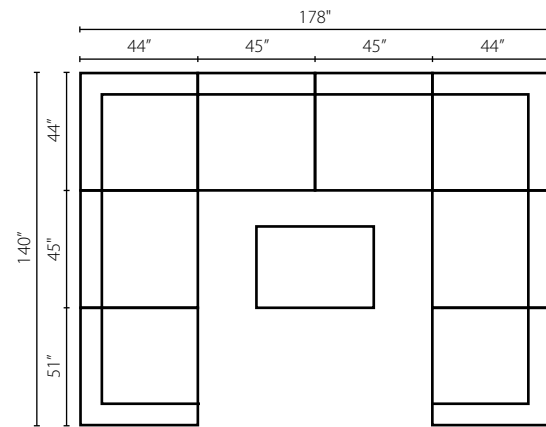

Lenny KD38300

Shown in Anthem Sandstone and Alison Camel. | Loose Back

Loomis K29000

Shown in Dumdum Stone and Kamala Granite. | Loose Back | Matching group available (page 8).

92"