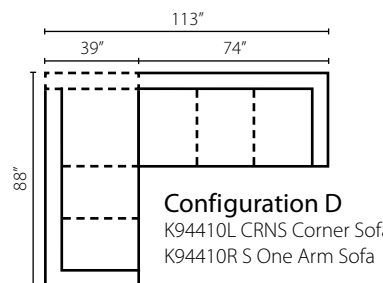

Configuration D
K94410L CRNS Corner Sofa
K94410R S One Arm Sofa