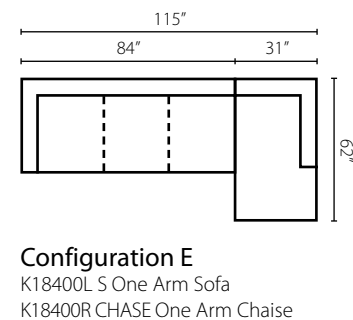

Configuration E
K18400L S One Arm Sofa
K18400R CHASE One Arm Chaise