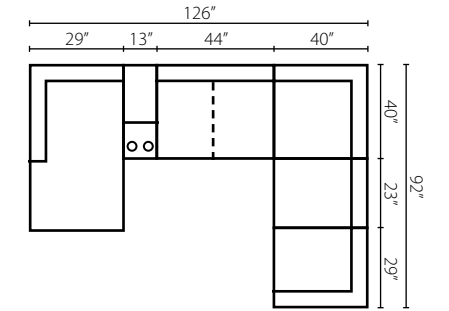

Configuration B
K50000L / K50060L CHASE Chaise
K50000 / K50060 STCC Storage Console w/ USB Port
K50000 / K50060 ALS Armless Loveseat
K50000 / K50060 CORN Corner
K50000 / K50060 AC Armless Chair
K50000R / K50060R C Chair