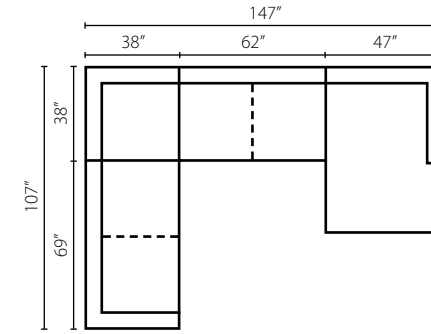

Configuration A
36600L LS One Arm Loveseat
36600 CORN Corner
36600 ALS Armless Loveseat
36600R CHASE One Arm Chaise