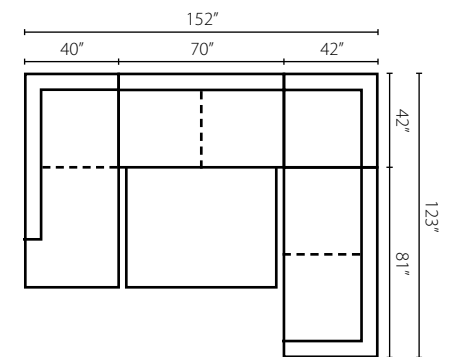

Configuration D
K15700L SCHS Sofa Chaise
K15700 DRSL Armless Regular Sleeper
K15700 CORN Corner
K15700R S One Arm Sofa