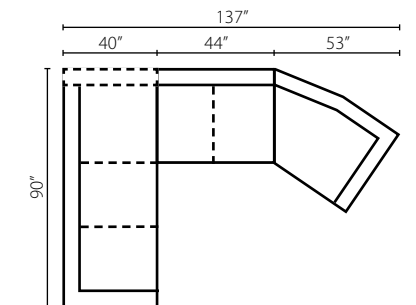

Configuration F
K51400L / K51460L CRNS Corner Sofa
K51400 / K51460 ALS Armless Loveseat
K51400R / K51460R BC Big Chair