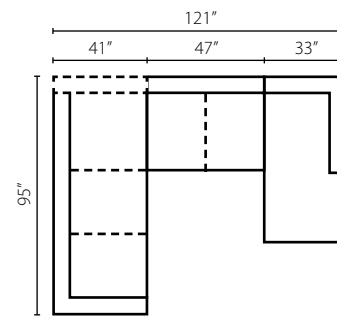

Configuration C
K32210L CRNS Corner Sofa
K32210 ALS Armless Loveseat
K32210R CHASE One Arm Chaise