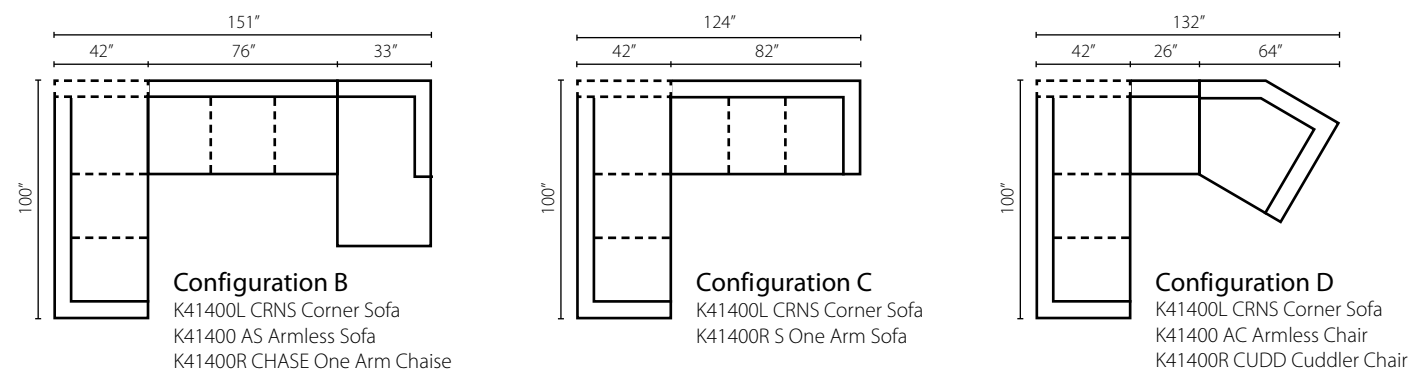

Shown in Lucas Hemp. | Loose Back | Matching group available (page 49).