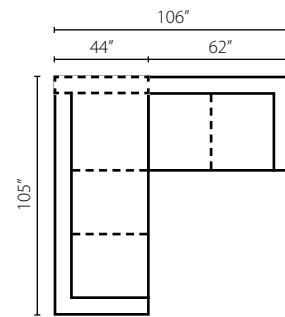

Configuration C
K79310L CRNS Corner Sofa
K79310R LS Loveseat