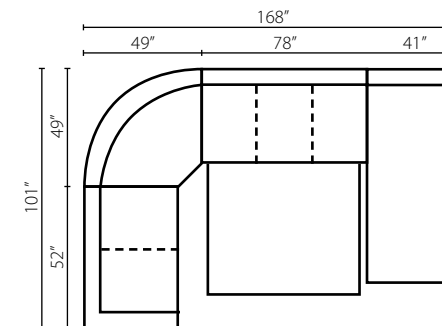

Configuration E
K51400L / K51460L LS Loveseat
K51400 / K51460 WEDGE Wedge
K51400A / K51460A DQSL Armless Queen Sleeper
K51400R / K51460R SCHS Sofa Chaise