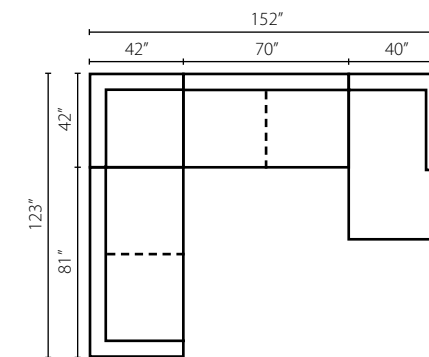

Configuration C
K15700L S One Arm Sofa
K15700 CORN Corner
K15700 AS Armless Sofa
K15700R CHASE One Arm Chaise