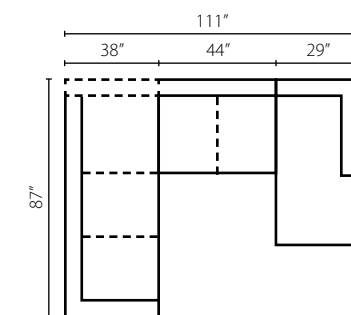

Configuration C
K51600L CRNS Corner Sofa
K51600 ALS Armless Loveseat
K51600R CHASE Chaise