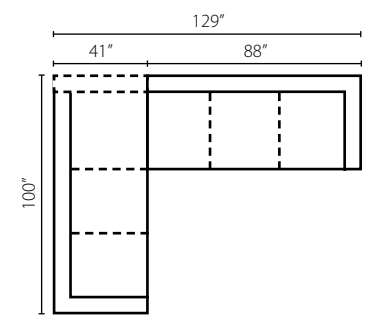

Configuration C
K67400L CRNS Corner Sofa
K67400R S One Arm Sofa