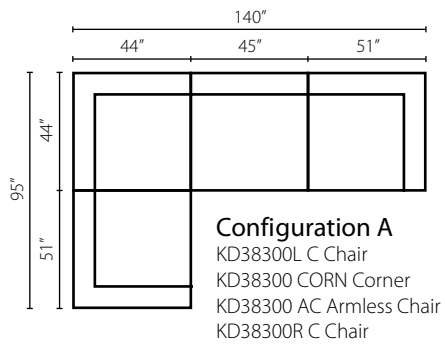

Lenny KD38300

Shown in Anthem Sandstone and Alison Camel. | Loose Back

Loomis K29000

Shown in Dumdum Stone and Kamala Granite. | Loose Back | Matching group available (page 8).

92"