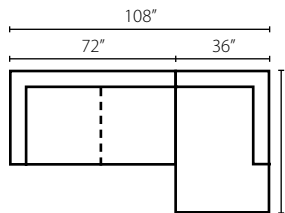

Configuration A
K54600L S One Arm Sofa
K54600R CHASE One Arm Chaise