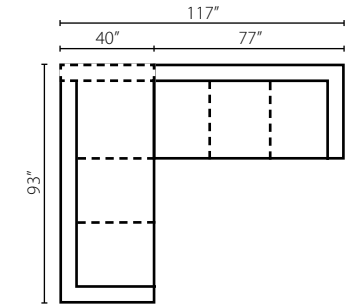

Configuration D
K55200L / K55260L CRNS Corner Sofa
K55200R / K55260R S Sofa