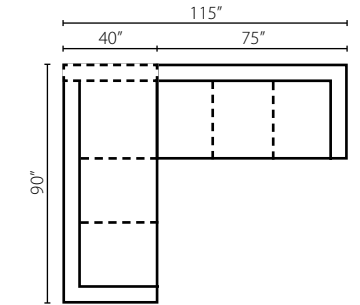

Configuration D
K51400L / K51460L CRNS Corner Sofa
K51400R / K51460R S Sofa