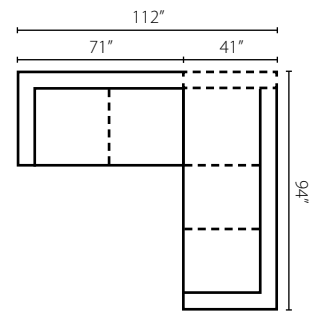

Configuration B
K10900L LS Loveseat
K10900R CRNS Corner Sofa