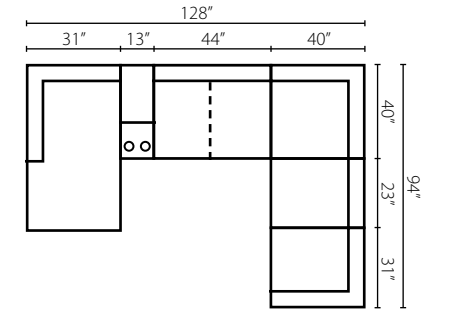

Configuration B
K55200L / K55260L CHASE Chaise
K55200 / K55260 STCC Storage Console w/ USB Port
K55200 / K55260 ALS Armless Loveseat
K55200 / K55260 CORN Corner
K55200 / K55260 AC Armless Chair
K55200R / K55260R C Chair