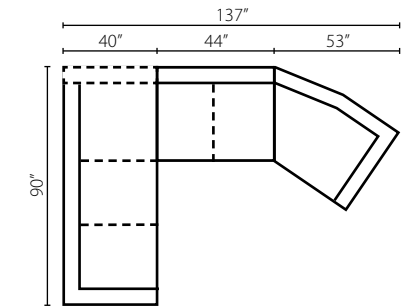

Configuration F
K50000L / K50060L CRNS Corner Sofa
K50000 / K50060 ALS Armless Loveseat
K50000R / K50060R BC Big Chair