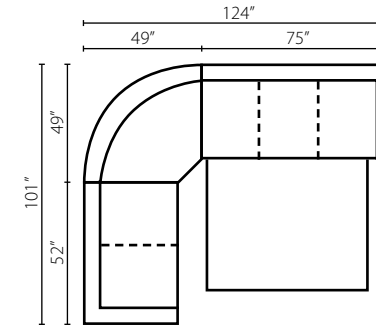

Configuration C
K51400L / K51460L LS Loveseat
K51400 / K51460 WEDGE Wedge
K51400R / K51460R DRSL Regular Sleeper