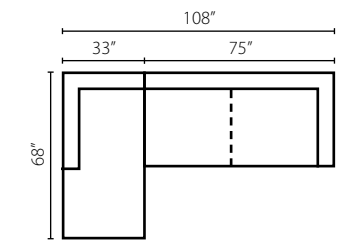

Configuration B
K76420L CHASE Chaise
K76420R S Sofa