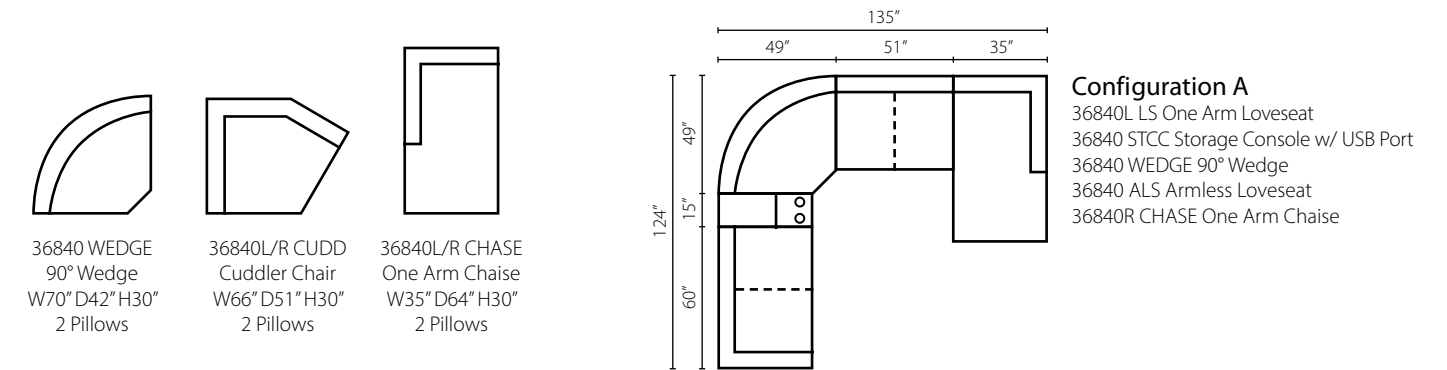

Shown in Ultimate Stone, Suri Quartz, and Ultimate Stone. | Loose Back | Matching group available (page 50).