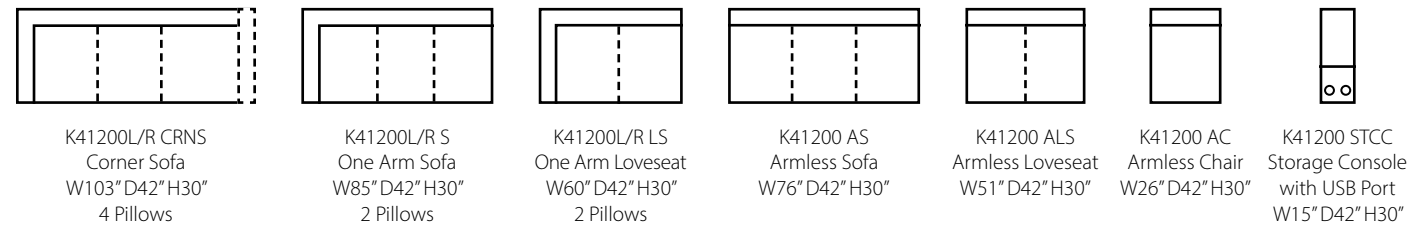

Cora K41200

Shown in Yahtzee Toast, Cache Denim, and Aluna Dusk. | Loose Back | Matching group available (page 49).

Findley K56830

Shown in Shambala Putty, Fancy Sapphire, and Midsummer Pacific. | Loose Back | Matching group available (page 49).