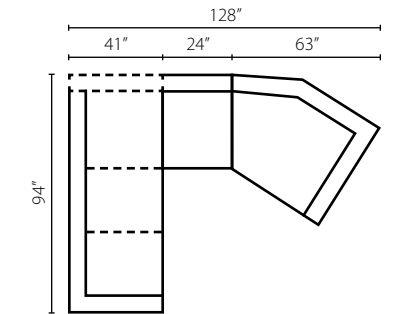

Configuration C
K89800L CRNS Corner Sofa
K89800 AC Armless Chair
K89800R CUDD Cuddler Chair