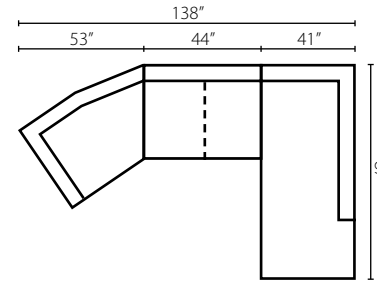

Configuration A
K51300L / K51360L BC Big Chair
K51300 / K51360 ALS Armless Loveseat
K51300R / K51360R SCHS Sofa Chaise