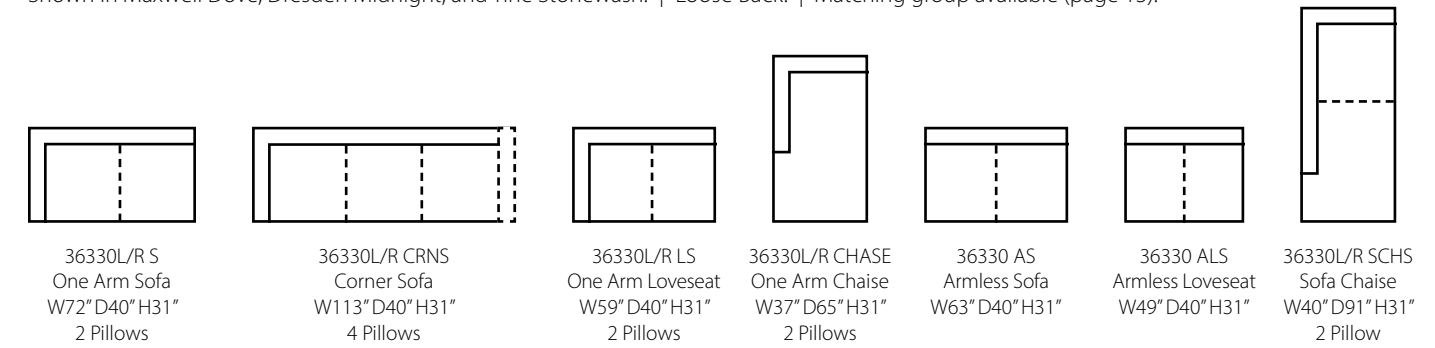

Shown in Maxwell Dove, Dresden Midnight, and Tine Stonewash. | Loose Back. | Matching group available (page 13).