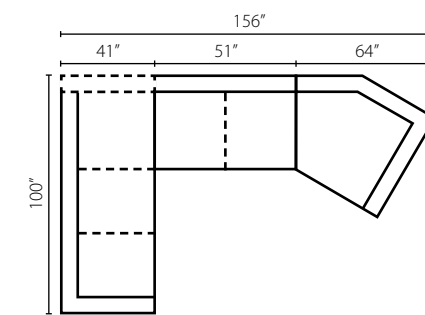

Configuration A
K67400L CRNS Corner Sofa
K67400 ALS Armless Loveseat
K67400R CUDD Cuddler Chair