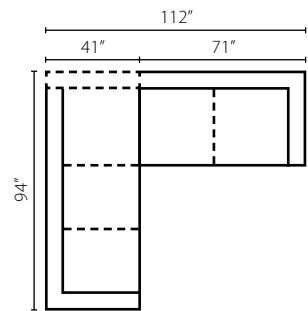

Configuration A
K10900L CRNS Corner Sofa
K10900R LS Loveseat