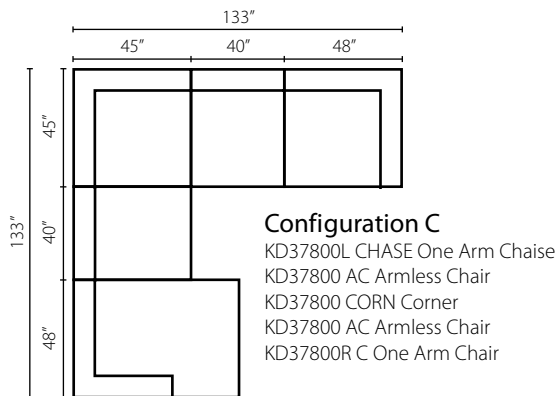

Roan KD37800

Sloane K33800