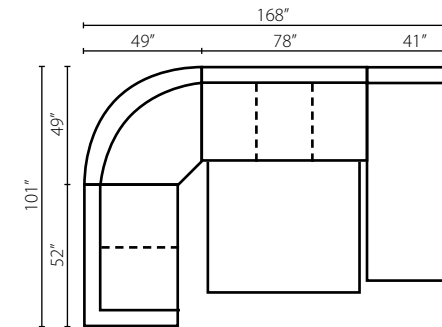

Configuration E
K50000L / K50060L LS Loveseat
K50000 / K50060 WEDGE Wedge
K50000A / K50060A DQSL Armless Queen Sleeper
K50000R / K50060R SCHS Sofa Chaise