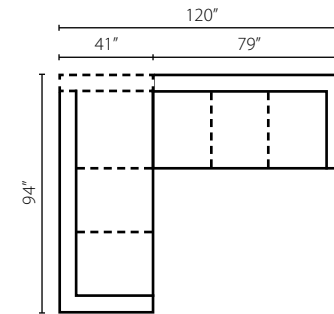

Configuration A
K89800L CRNS Corner Sofa
K89800R S Sofa