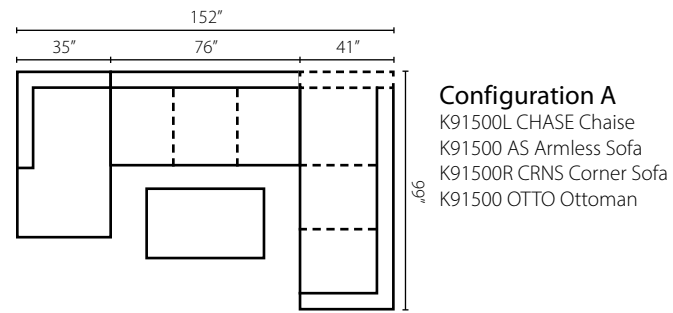

Shown in Challenger Chocolate. | Loose Back