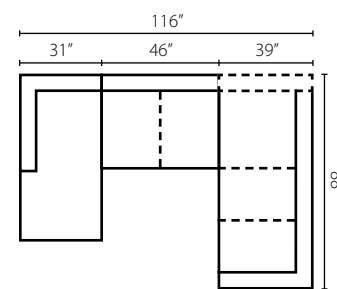

Configuration B
K94410L CHASE Chaise
K94410 ALS Armless Loveseat
K94410R CRNS Corner Sofa