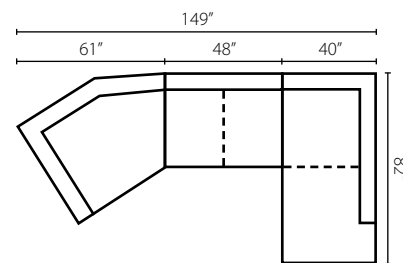

Configuration D
K66800L CUDD Cuddler Chair
K66800 ALS Armless Loveseat
K66800R SCHS Sofa Chaise