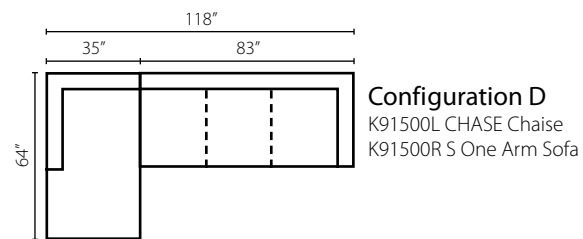

Shown in Challenger Chocolate. | Loose Back