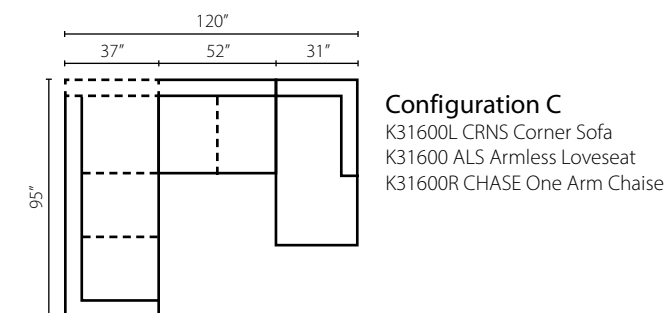

Shown in Enello Cement and Dala Mineral. | Loose Back | Matching group available (page 4).