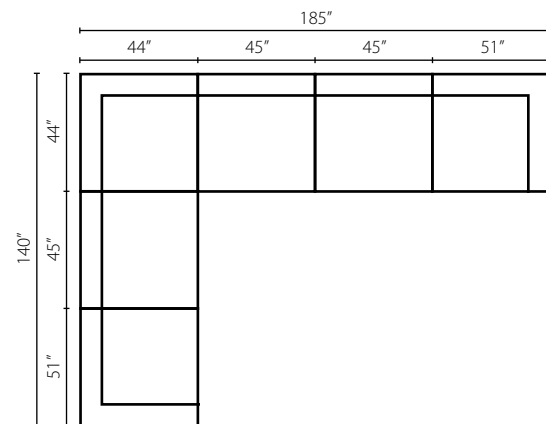

Lenny KD38300

Shown in Anthem Sandstone and Alison Camel. | Loose Back

Loomis K29000

Shown in Dumdum Stone and Kamala Granite. | Loose Back | Matching group available (page 8).

92"