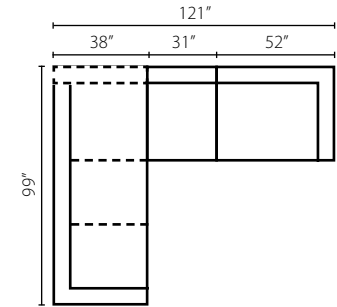

Configuration D
36600L CRNS Corner Sofa
36600 AC Armless Chair
36600R BC One Arm Big Chair