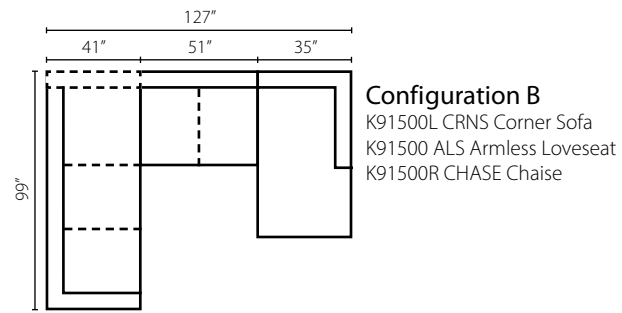

Shown in Challenger Chocolate. | Loose Back