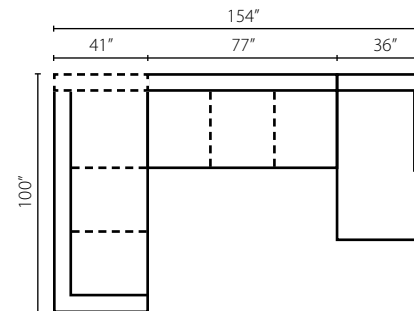

Configuration B
K68900L CRNS Corner Sofa
K68900 AS Armless Sofa
K68900R CHASE One Arm Chaise