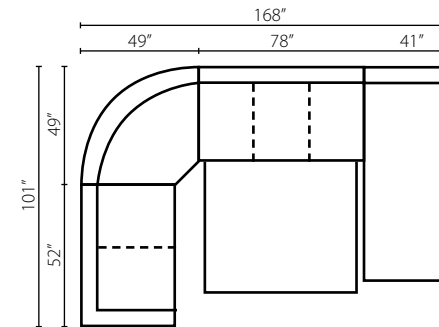

Configuration E
K54400L / K54460L LS Loveseat
K54400 / K54460 WEDGE Wedge
K54400A / K54460A DQSL Armless Queen Sleeper
K54400R / K54460R SCHS Sofa Chaise