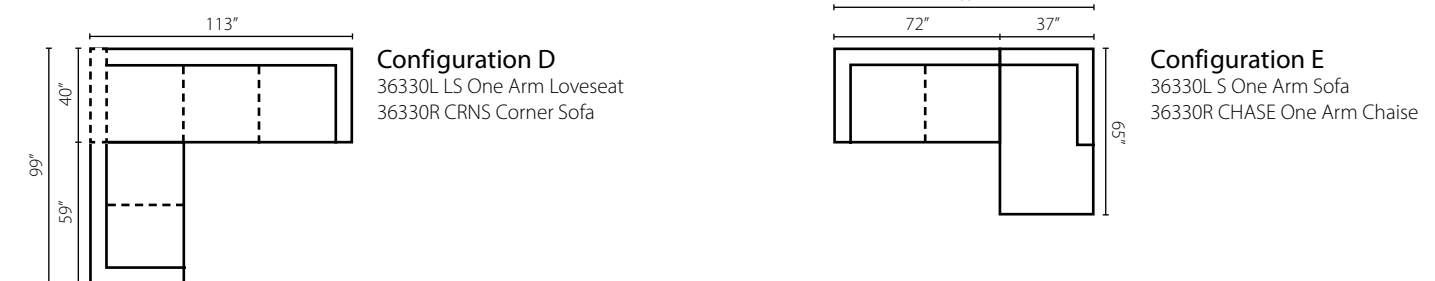

Shown in Maxwell Dove, Dresden Midnight, and Tine Stonewash. | Loose Back. | Matching group available (page 13).