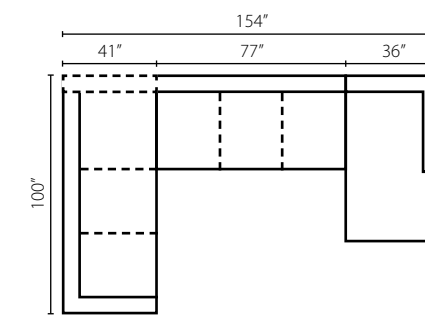

Configuration B
K67400L CRNS Corner Sofa
K67400 AS Armless Sofa
K67400R CHASE One Arm Chaise