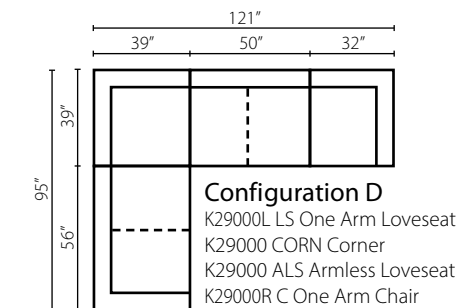

K29000 ALS Armless Loveseat  
W50" D39" H30"

K29000L/R BC One Arm Big Chair  
W47" D39" H30"  
1 Pillow

K29000 AC Armless Chair  
W26" D39" H30"

K29000 CORN Corner  
W39" D39" H30"  
1 Pillow

K29000L/R C One Arm Chair  
W32" D39" H30"  
1 Pillow