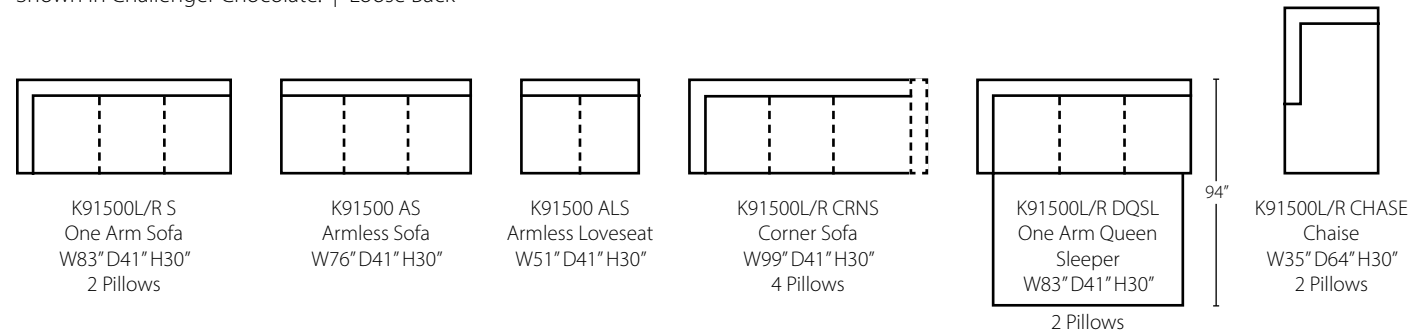

Shown in Challenger Chocolate. | Loose Back