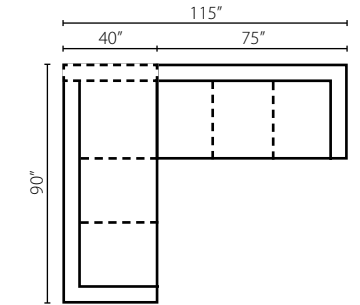

Configuration D
K50000L / K50060L CRNS Corner Sofa
K50000R / K50060R S Sofa