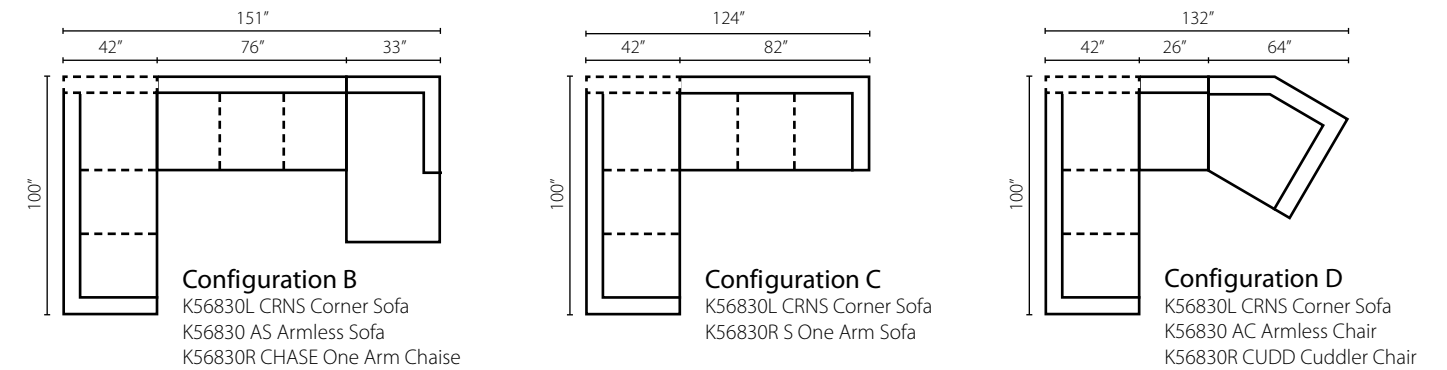

Shown in Shambala Putty, Fancy Sapphire, and Midsummer Pacific. | Loose Back | Matching group available (page 49).