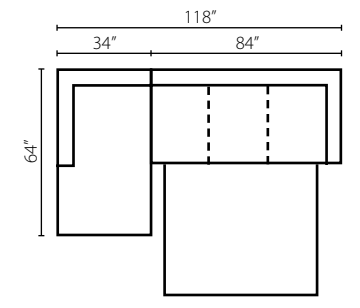

Configuration B
K44500L CHASE Chaise
K44500R DQSL Queen Sleeper