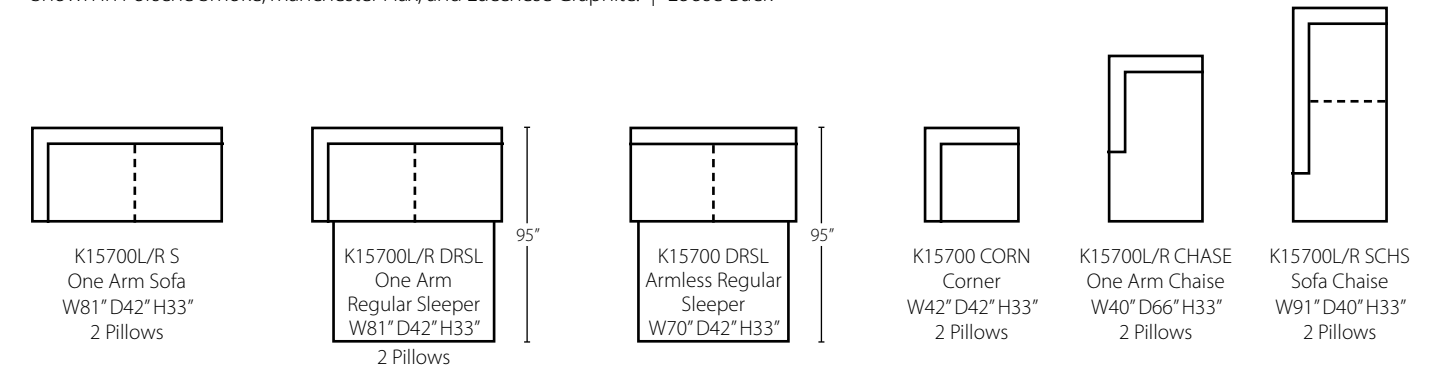

Configuration A
K15700L CHASE One Arm Chaise
K15700 AS Armless Sofa
K15700R SCHS Sofa Chaise