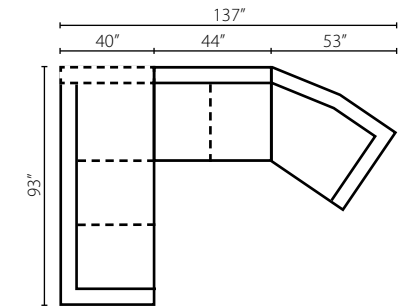

Configuration F
K55200L / K55260L CRNS Corner Sofa
K55200 / K55260 ALS Armless Loveseat
K55200R / K55260R BC Big Chair