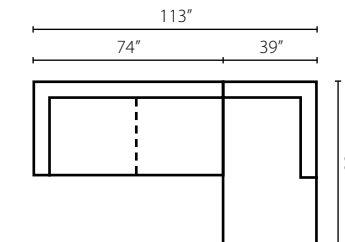

Configuration B
K20200L S One Arm Sofa
K20200R CHASE One Arm Chaise