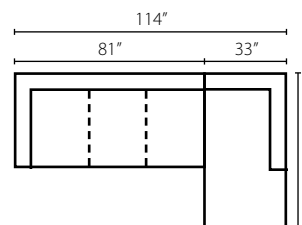

Configuration E
K66800L S One Arm Sofa
K66800R CHASE One Arm Chaise

Index

Style Name	Style #	Category	Page #
Alden	K76420	Classic Collections	24
Alden	K76420	Sectionals	56
Alexa	K32210	Casual Collections	12
Alexa	K32210	Sectionals	57
Ashburn	K67400	Sectionals	58
Atlanta	K27800	Casual Collections	12
Atlanta	K27800	Sectionals	59
Audrina	K31600	Contemporary Collections	4
Audrina	K31600	Sectionals	60
Becks	KD84900	Sectionals	61
Bosco	K51600	Sectionals	62
Brower	E94300	Contemporary Collections	4
Burbank	K96810	Classic Collections	24
Carter	K94410	Sectionals	63
Chadwick	K28500	Casual Collections	12
Clanton	K20200	Sectionals	64
Cliffside	K30200	Classic Collections	24
Cliffside	K30200	Sectionals	75
Comfy	36300	Casual Collections	13
Comfy	36300	Sectionals	66
Cora	K41200	Choose Your Arm	49
Cora	K41200	Choose Your Arm	51
Craven	K30500	Contemporary Collections	4
Craven	K30520	Contemporary Collections	5
Cruze	E92820	Casual Collections	13
Darcy	K33230	Classic Collections	25
Dawson	K54600	Sectionals	67
Declan	K42200F	Classic Collections	25
Declan	K42200F	Sectionals	68
Del Mar	K38400	Casual Collections	13
Diego	K30300	Casual Collections	14
Drew	E16	Sectionals	69
Eden	K93910	Contemporary Collections	5
Elle	K89800	Sectionals	70
Emmy	K16510	Casual Collections	14
Emory	K51510	Casual Collections	14
Fairfax	K1600	Contemporary Collections	5
Findley	K56830	Choose Your Arm	49
Findley	K56830	Choose Your Arm	52
Flanders	K69410	Contemporary Collections	6
Fletcher	36600	Casual Collections	15
Fletcher	36600	Sectionals	71
Fresno	K99340	Casual Collections	15
Fusion	K60000	Casual Collections	15
Gilman	K68200	Casual Collections	16
Ginger	K79310	Classic Collections	25
Ginger	K79310	Sectionals	73
Grady	K55260	Custom Solutions	33
Grady	K55200	Custom Solutions	37
Greenvale	OK73500F	Classic Collections	26
Gus	K88600	Contemporary Collections	6
Gus	K88600	Sectionals	74
Haynes	K18400	Casual Collections	16
Haynes	K18400	Sectionals	75
Heights	E13	Casual Collections	16
Hybrid	K54400	Custom Solutions	33
Hybrid	K54400	Custom Solutions	39
Jack	K49500	Casual Collections	17
Jasper	K12310	Classic Collections	26
Jaxon	K15700	Sectionals	76