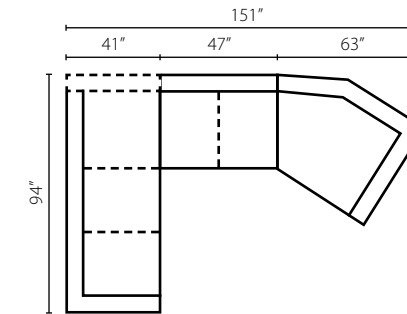

Configuration B
K89800L CRNS Corner Sofa
K89800 ALS Armless Loveseat
K89800R CUDD Cuddler Chair