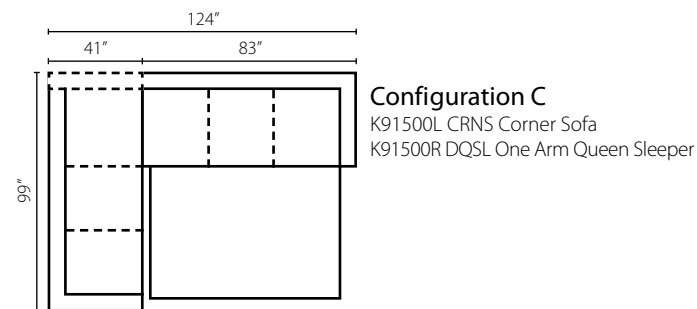

Shown in Challenger Chocolate. | Loose Back