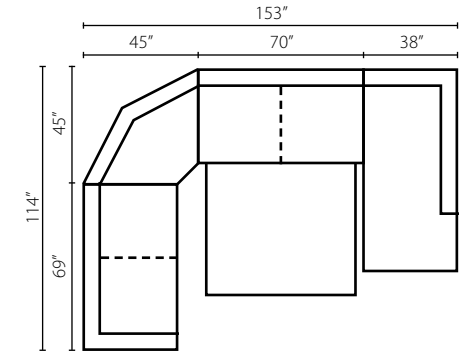

Configuration B
36600L LS One Arm Loveseat
36600 WEDGE Wedge
36600A DRSL Armless Regular Sleeper
36600R SCHS One Arm Sofa Chaise