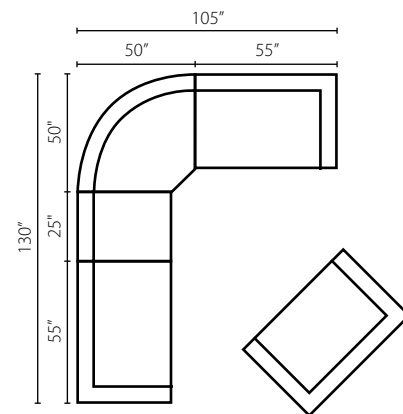

Configuration C
KD84900L/R LS One Arm Loveseat
KD84900 AC Armless Chair
KD84900 WEDGE 90° Wedge
KD84900L/R LS One Arm Loveseat
KD84900 BC Big Chair