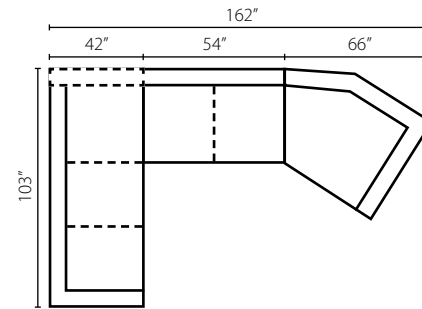

Configuration A
K42200LF CRNS Corner Sofa
K42200 ALS Armless Loveseat
K42200RF CUDD One Arm Cuddler Chair