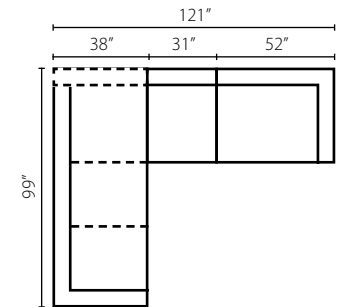

Configuration D
36600L CRNS Corner Sofa
36600 AC Armless Chair
36600R BC One Arm Big Chair