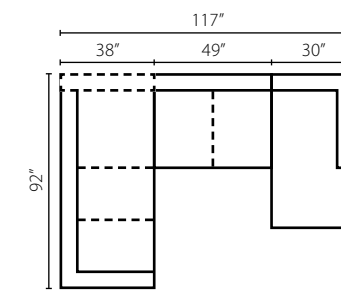

Shown in Harmony Birch, Klein Ecru, and Lorne Parchment. | Loose Back | Also available in KoolGel Plus as KG74300