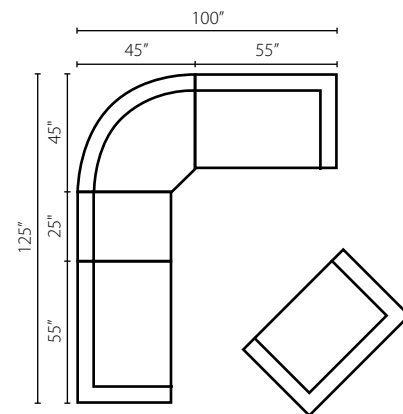

Configuration C
KD84900L/R LS One Arm Loveseat
KD84900 AC Armless Chair
KD84900 WEDGE 90° Wedge
KD84900L/R LS One Arm Loveseat
KD84900 BC Big Chair