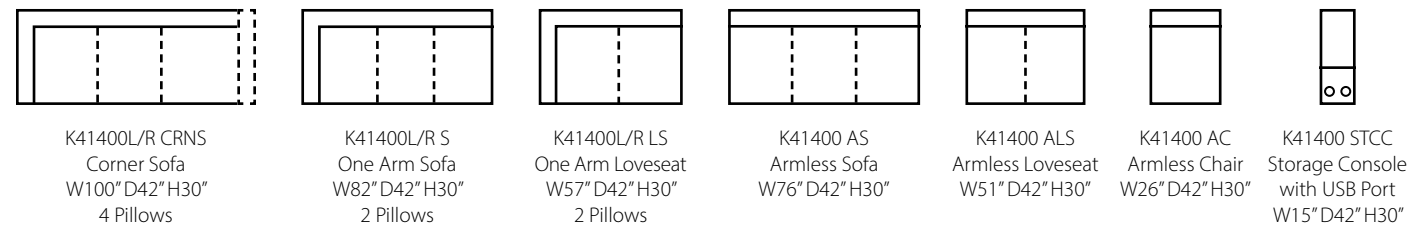

Shown in Lucas Hemp. | Loose Back | Matching group available (page 49).