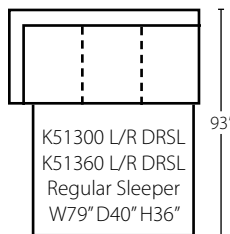

K51300 L/R DRSL
K51360 L/R DRSL
Regular Sleeper
W79" D40" H36"
1 Pillow