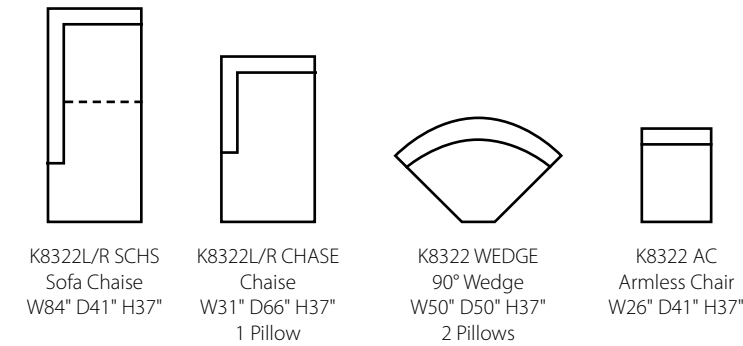

Flair Arm K8222

Track Arm K8322