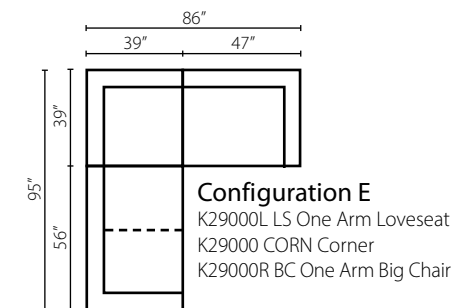

Lenny KD38300

Loomis K29000

92"