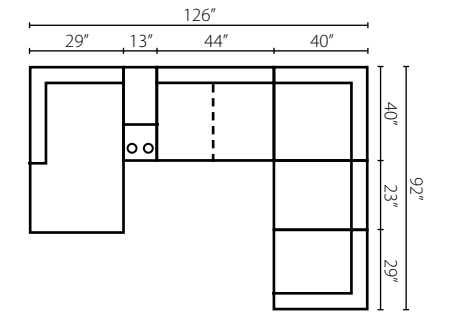

Configuration B
K54400L / K54460L CHASE Chaise
K54400 / K54460 STCC Storage Console w/ USB Port
K54400 / K54460 ALS Armless Loveseat
K54400 / K54460 CORN Corner
K54400 / K54460 AC Armless Chair
K54400R / K54460R C Chair