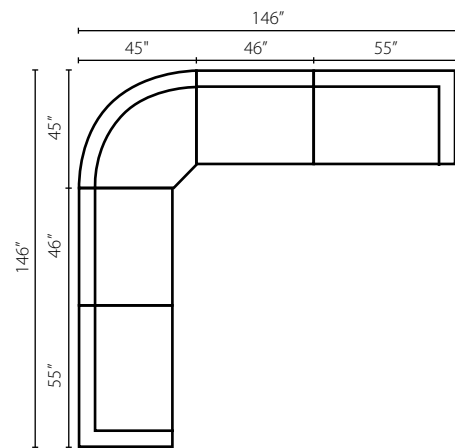

Configuration B
KD84900L/R LS One Arm Loveseat
KD84900 ALS Armless Loveseat
KD84900 WEDGE 90° Wedge
KD84900 ALS Armless Loveseat
KD84900L/R LS One Arm Loveseat