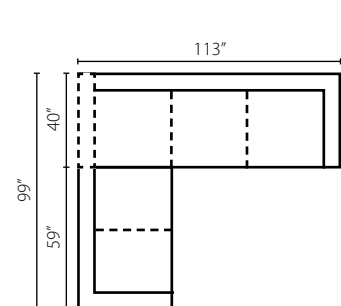

Configuration D
36330L LS One Arm Loveseat
36330R CRNS Corner Sofa