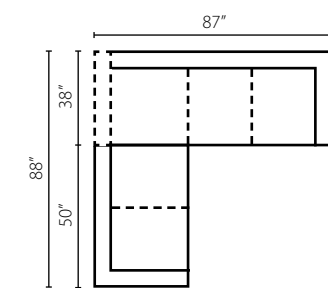

Bosco K51600

Shown in Hanover Concrete and Bardot Driftwood. | Loose Back.

Configuration A
 K51600L LS Loveseat
 K51600R CRNS Corner Sofa

Configuration B
 K51600L S Sofa
 K51600R SCHS Sofa Chaise
 K51600 OTTO Ottoman