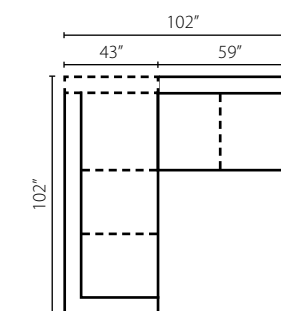

Configuration B
K76420L CHASE Chaise
K76420R LS Loveseat