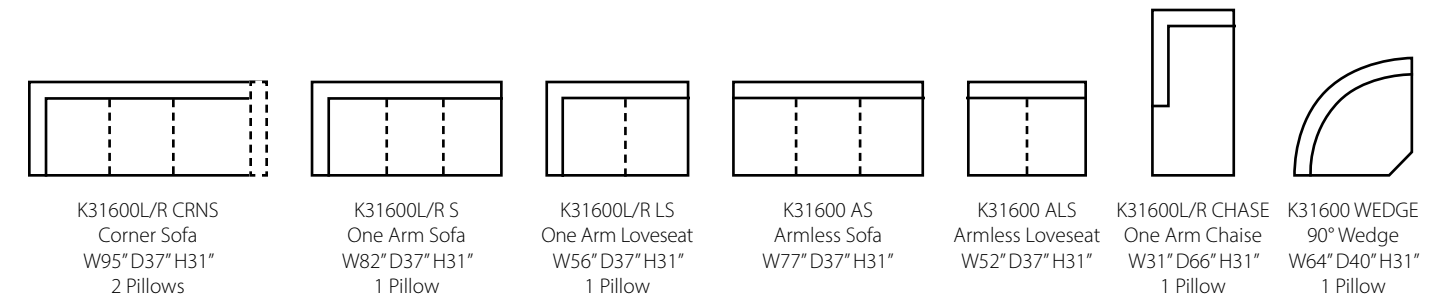

Shown in Dame Stonewash and Kennedy Denim. | Loose Back | Matching group available (page 4).