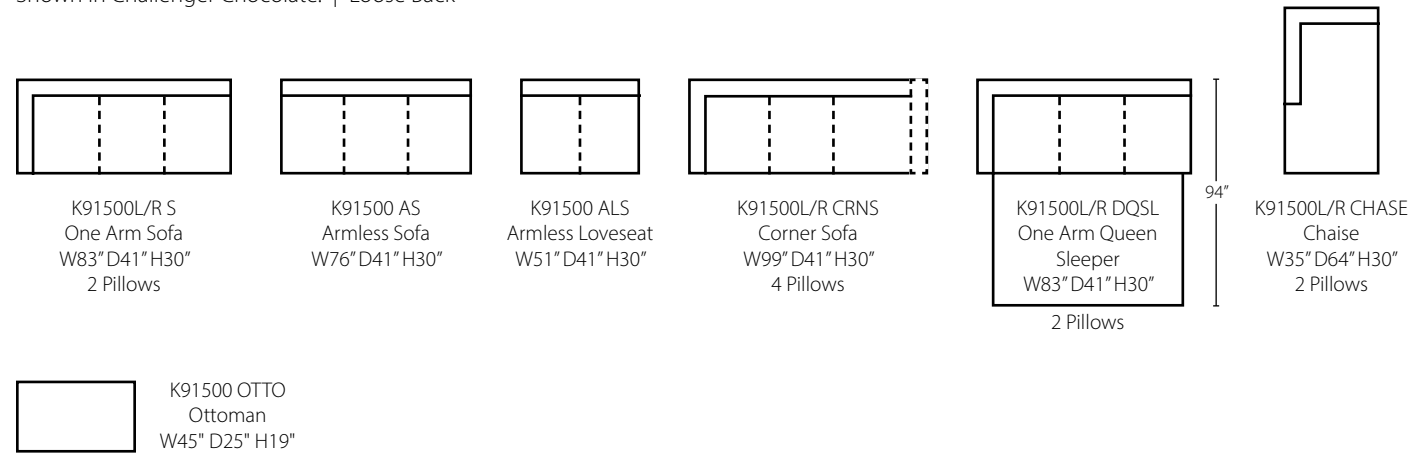

K29000 AC Armless Chair
W26" D39" H30"

K29000 CORN Corner
W39" D39" H30"
1 Pillow

K29000L/R C One Arm Chair
W32" D39" H30"
1 Pillow

Maclin K91500

Shown in Challenger Chocolate. | Loose Back

Configuration A
 K91500L CHASE Chaise
 K91500 AS Armless Sofa
 K91500R CRNS Corner Sofa
 K91500 OTTO Ottoman