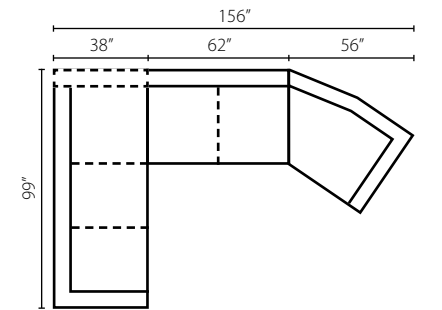

Configuration F
36600L CRNS Corner Sofa
36600 ALS Armless Loveseat
36600R CUDD Cuddler Chair