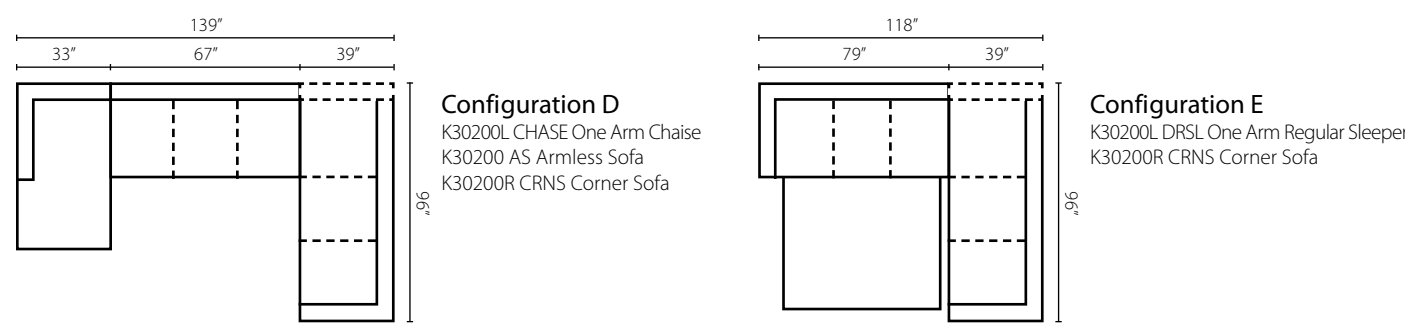

Attached Back | Nail Heads: Black Nickel, Old Gold Spotted (shown), or Pewter | For no nail heads order K30220. | Available as inside/out combination as K30270.