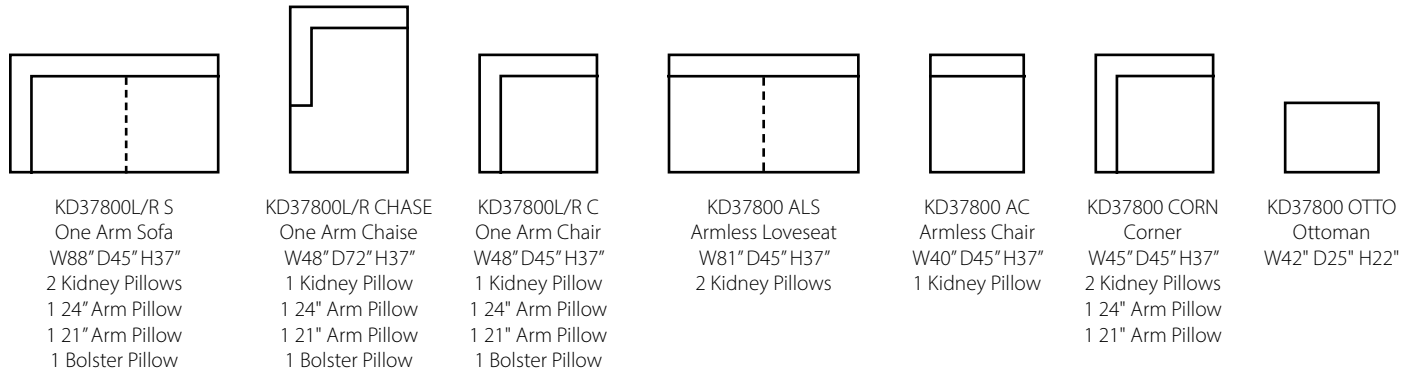

Patterns 19000

Shown in 48031 0000 and Sea World Marine. | Loose Back | Matching group available (page 20).

Pinecrest K87900

Loose Back | Matching group available (page 20).

Roan KD37800

Shown in Alcott Sand and Jakobe Dune. | Loose Back