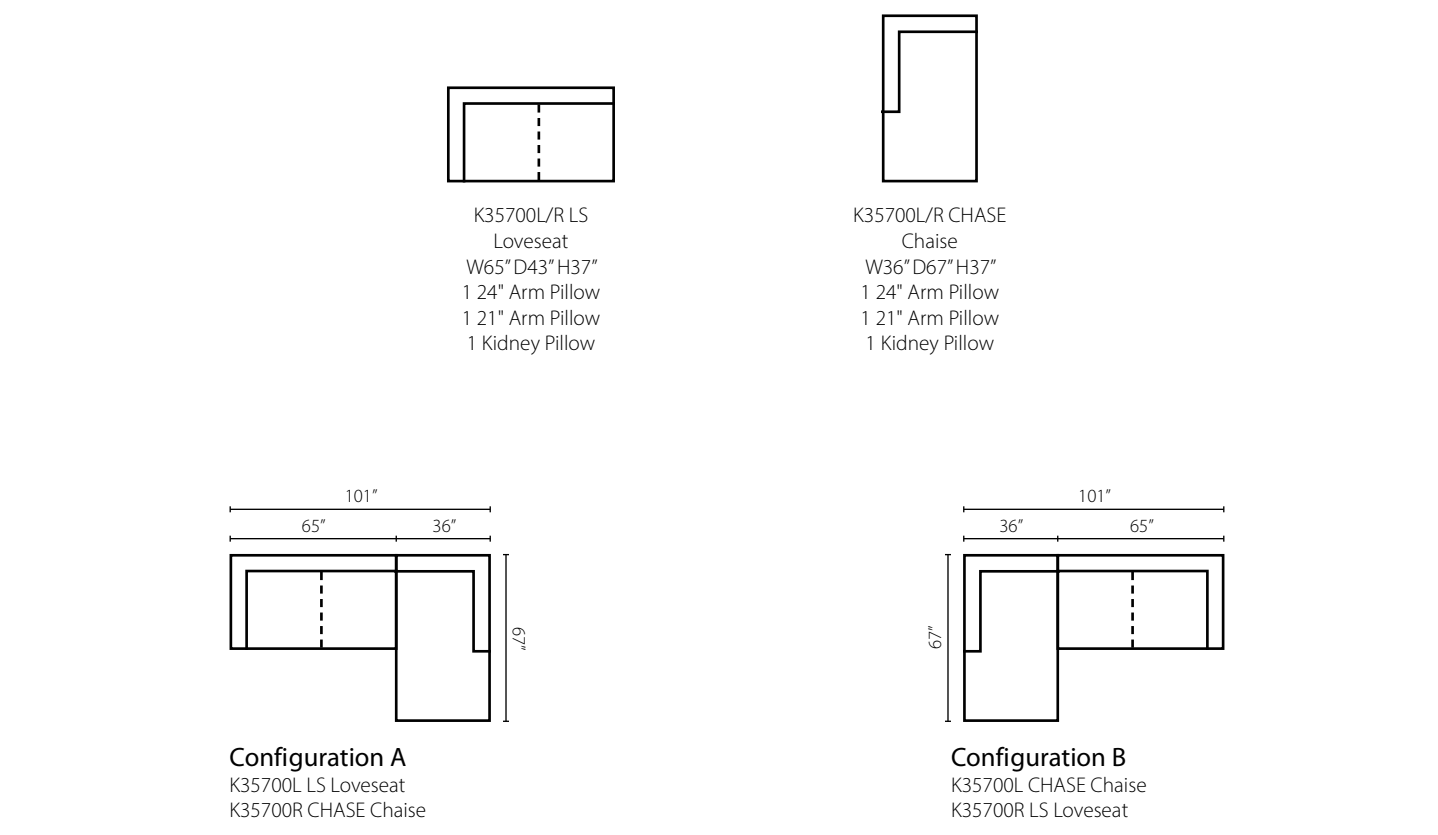

Shown in Reese Mist. | Loose Back | Also available in KoolGel Plus as KG35700