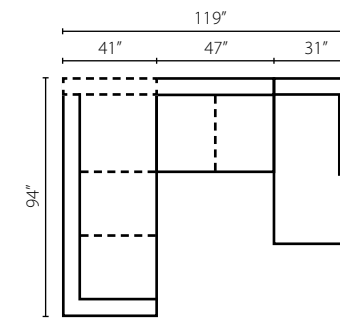

Configuration B
K88600L CRNS Corner Sofa
K88600 ALS Armless Loveseat
K88600R CHASE Chaise