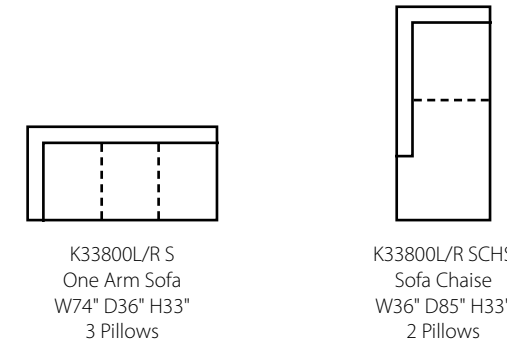

Roan KD37800

Sloane K33800