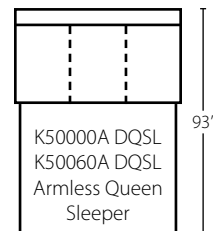

K50000 AC
 K50060 AC
 Armless Chair
 W23" D40" H36"

K50000 STCC
 K50060 STCC
 Storage Console
 with USB Port
 W13" D40" H31"

K50000 L/R DRSL
 K50060 L/R DRSL
 Regular Sleeper
 W75" D40" H36"
 1 Pillow

K50000A DQSL
 K50060A DQSL
 Armless Queen
 Sleeper
 W78" D40" H36"