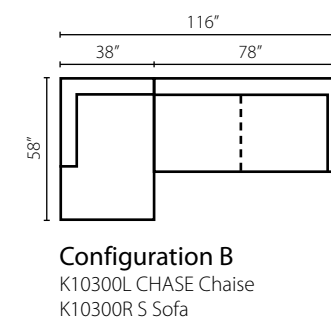

Configuration B
K10300L CHASE Chaise
K10300R S Sofa