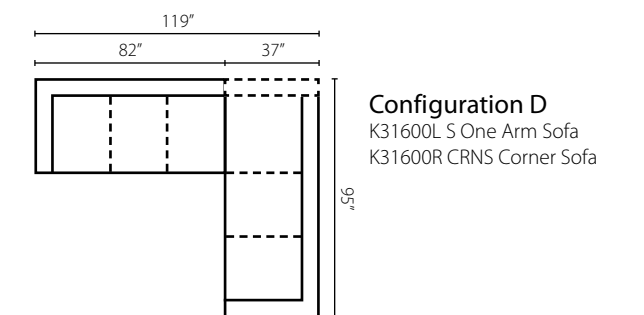

Shown in Dame Stonewash and Kennedy Denim. | Loose Back | Matching group available (page 4).