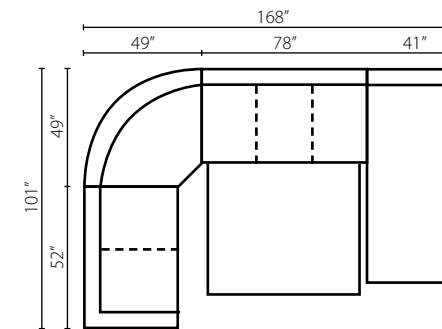

Configuration E
K50000L / K50060L LS Loveseat
K50000 / K50060 WEDGE Wedge
K50000A / K50060A DQSL Armless Queen Sleeper
K50000R / K50060R SCHS Sofa Chaise