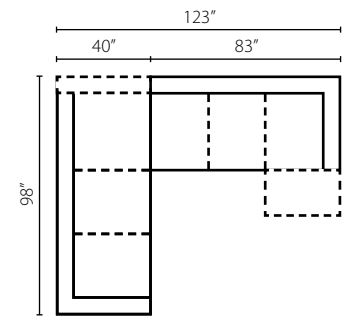

Configuration B
K98400L CRNS Corner Sofa
K98400RA S Sofa*
K98400RB OTCH Ottoman Chaise*
*Must be ordered together