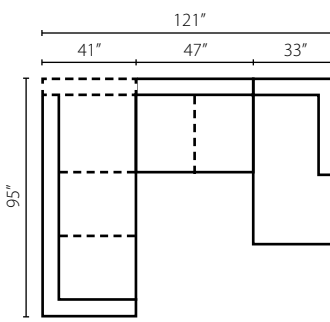

Configuration C
K32210L CRNS Corner Sofa
K32210 ALS Armless Loveseat
K32210R CHASE One Arm Chaise