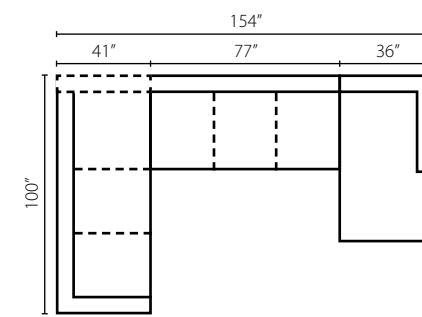

Configuration B
K67400L CRNS Corner Sofa
K67400 AS Armless Sofa
K67400R CHASE One Arm Chaise