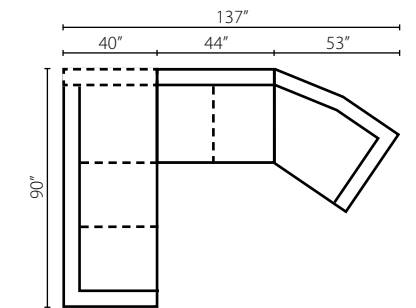

Configuration F
K50000L / K50060L CRNS Corner Sofa
K50000 / K50060 ALS Armless Loveseat
K50000R / K50060R BC Big Chair