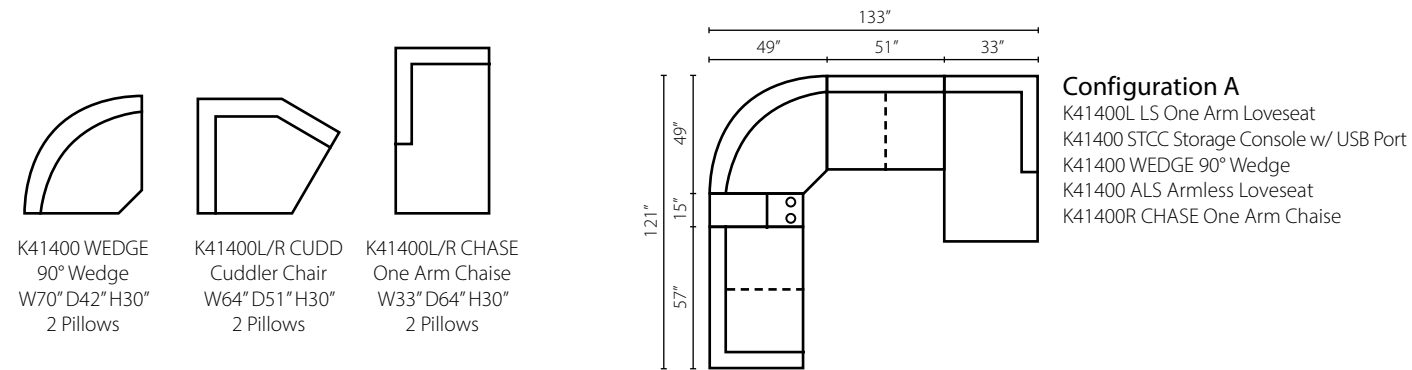

Shown in Lucas Hemp. | Loose Back | Matching group available (page 49).