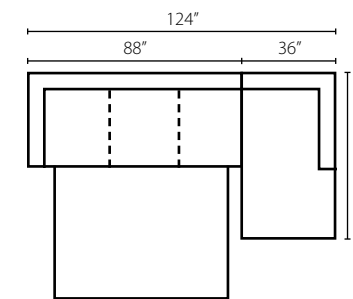

Configuration D
K67400L LS One Arm Loveseat
K67400R CRNS Corner Sofa

Configuration E
K67400L DQSL One Arm Queen Sleeper
K67400R CHASE One Arm Chaise

Atlanta K27800

Shown in Curious Pearl, Mystic Bluebird, and Laney Navy. | Loose Back | Also available in motion. | Matching group available (page 12).