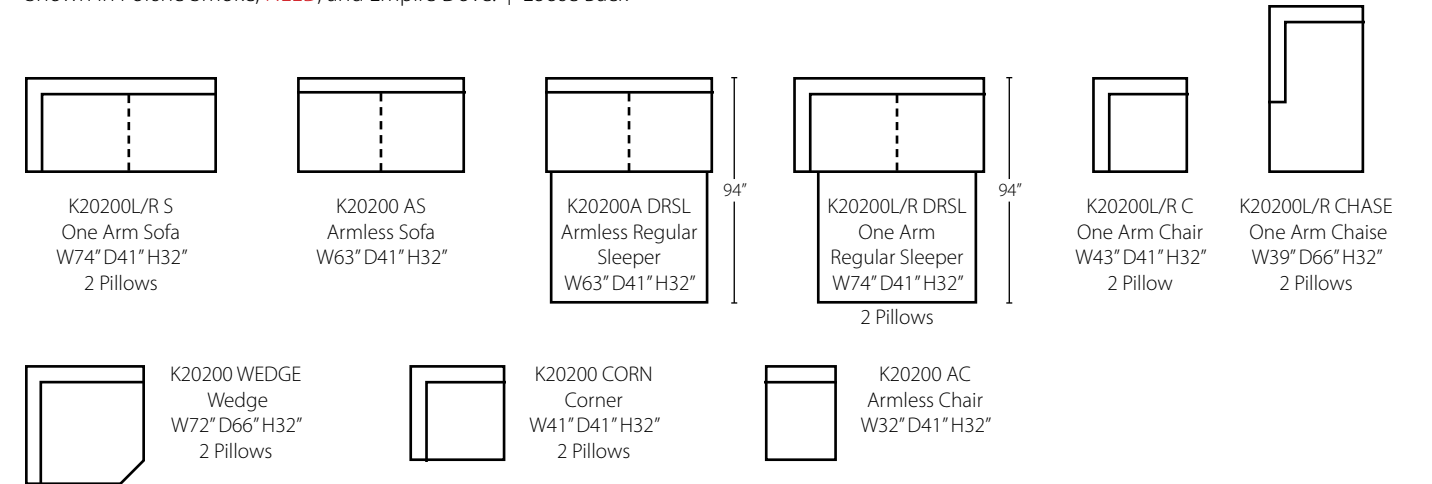

Shown in Porsche Smoke, **NEED**, and Empire Dove. | Loose Back