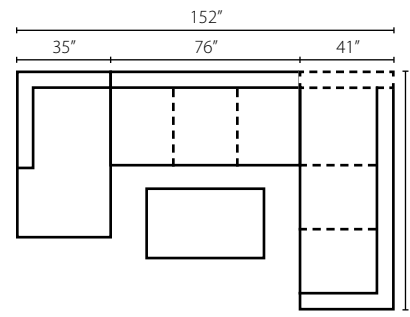

K29000 AC Armless Chair
W26" D39" H30"

K29000 CORN Corner
W39" D39" H30"
1 Pillow

K29000L/R C One Arm Chair
W32" D39" H30"
1 Pillow

Maclin K91500

Shown in Challenger Chocolate. | Loose Back

Configuration A
 K91500L CHASE Chaise
 K91500 AS Armless Sofa
 K91500R CRNS Corner Sofa
 K91500 OTTO Ottoman