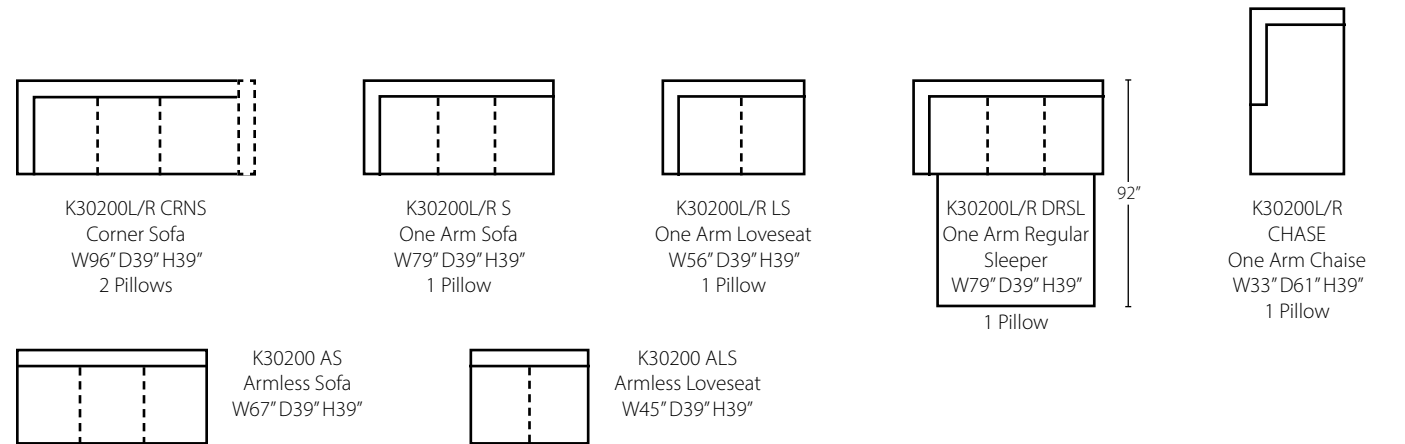

Attached Back | Nail Heads: Black Nickel, Old Gold Spotted (shown), or Pewter | For no nail heads order K30220. | Available as inside/out combination as K30270.