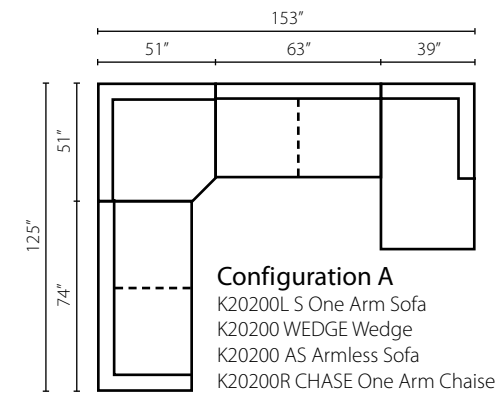

Shown in Porsche Smoke, **NEED**, and Empire Dove. | Loose Back