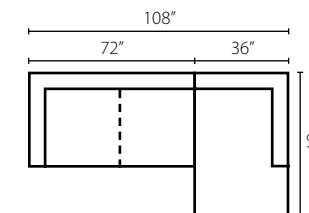

Configuration A
K54600L S One Arm Sofa
K54600R CHASE One Arm Chaise