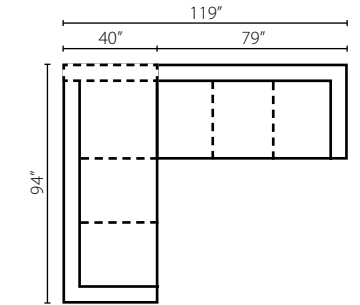

Configuration D
K51300L / K51360L CRNS Corner Sofa
K51300R / K51360R S Sofa