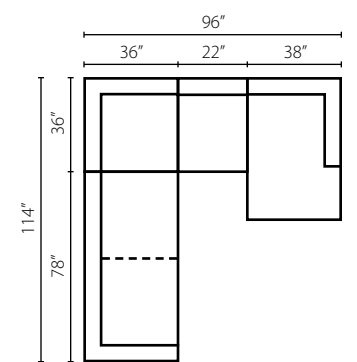

Configuration C
K10300L S Sofa
K10300 CORN Corner
K10300 AC Armless Chair
K10300R CHASE Chaise