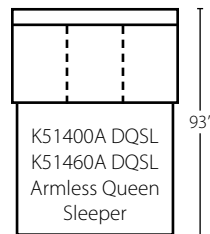

K51400A DQSL
K51460A DQSL
Armless Queen
Sleeper
W78" D40" H36"