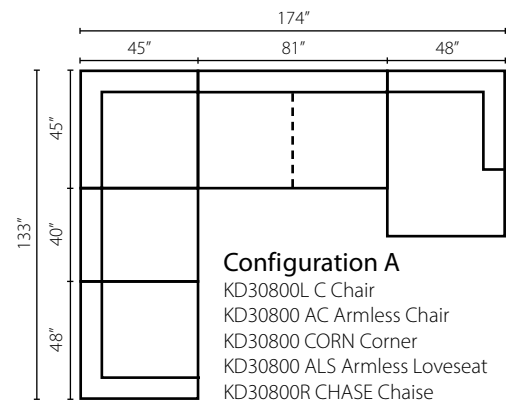

Shown in Nice Linen, Dignity Wool, and Kept Mocha. | Loose Back