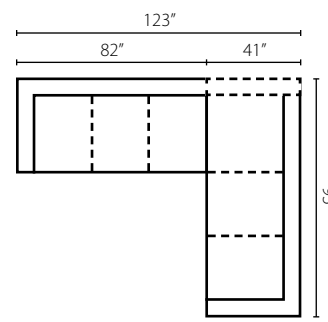

Configuration A
K32210L S One Arm Sofa
K32210R CRNS Corner Sofa