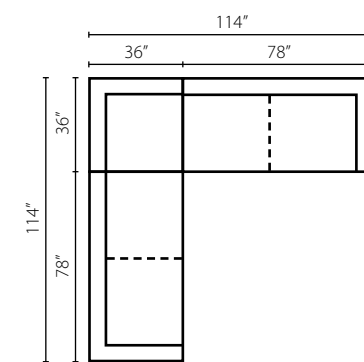

Configuration A
K10300L S Sofa
K10300 CORN Corner
K10300R S Sofa