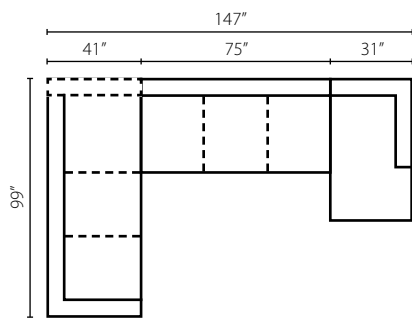

Configuration B
K18400L CRNS Corner Sofa
K18400 AS Armless Sofa
K18400R CHASE One Arm Chaise