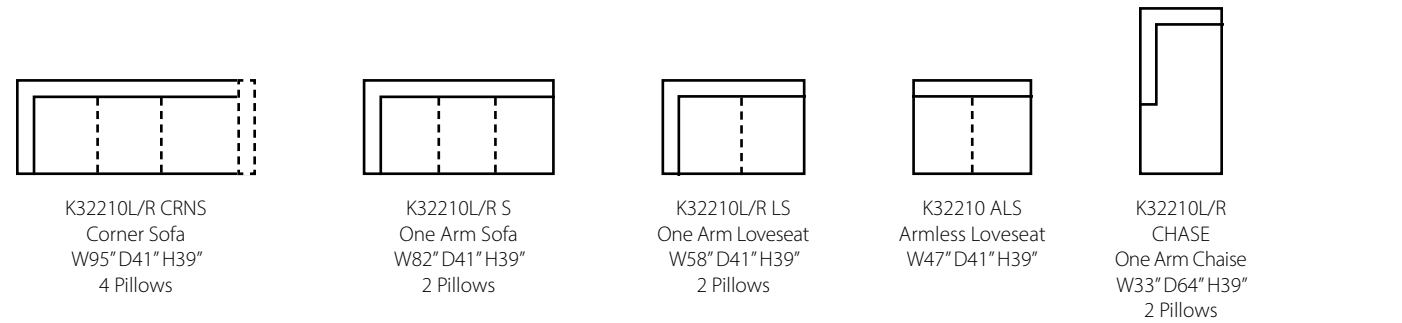

Configuration C
K76420L CHASE Chaise
K76420R LS Loveseat

Configuration D
K76420L CHASE Chaise
K76420R S Sofa

Alexa K32210

Shown in Hercules Stone, Aubusson Charcoal, and Thornhill Charcoal. | Attached Back | Nail Heads: Black Nickel (shown), French Natural, Old Gold Spotted or Pewter. | Matching group available (page 12).