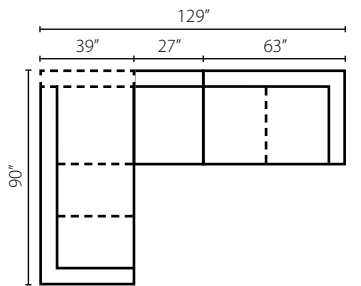

Configuration C
K28400L CRNS Corner Sofa
K28400 AC Armless Chair
K28400R LS Loveseat