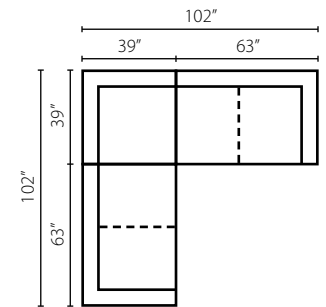

Configuration B
K28400L LS Loveseat
K28400 CORN Corner
K28400R LS Loveseat