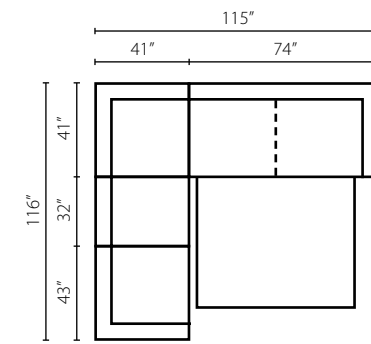

Shown in Porsche Smoke, **NEED**, and Empire Dove. | Loose Back