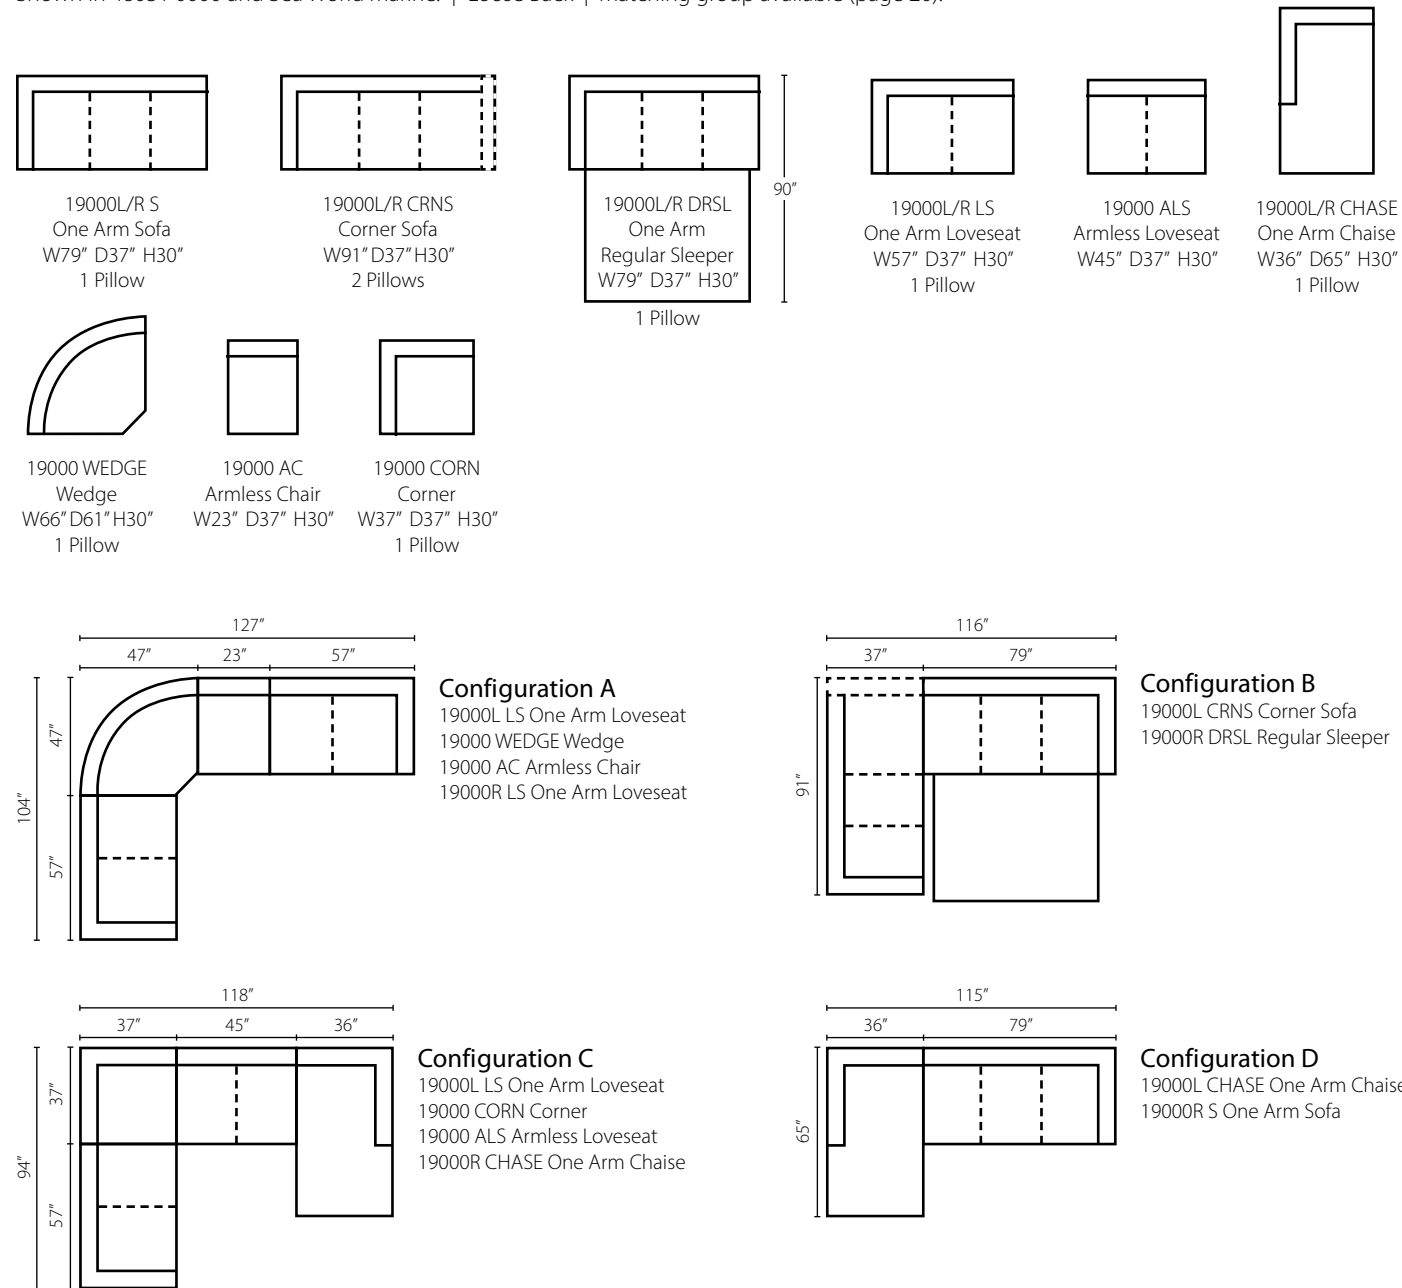

Patterns 19000

Pinecrest K87900