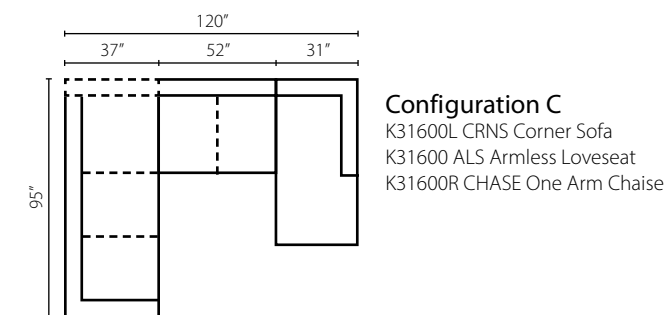

Shown in Dame Stonewash and Kennedy Denim. | Loose Back | Matching group available (page 4).