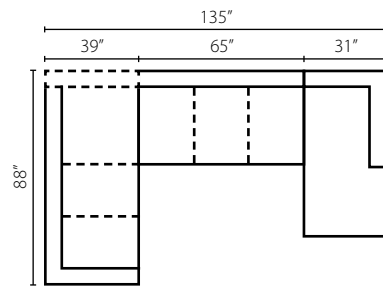

Shown in Max Stone and Pivot Granite. | Loose Back | Nail Heads: Black Nickel, Old Gold Spotted (shown), or Pewter | Available without nailheads as K94400.

Configuration A
K94410L CRNS Corner Sofa
K94410 S One Arm Sofa
K94410R CHASE Chaise