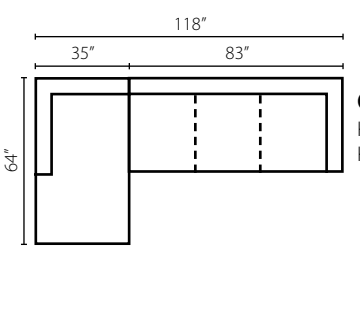

Configuration D
K91500L CHASE Chaise
K91500R S One Arm Sofa