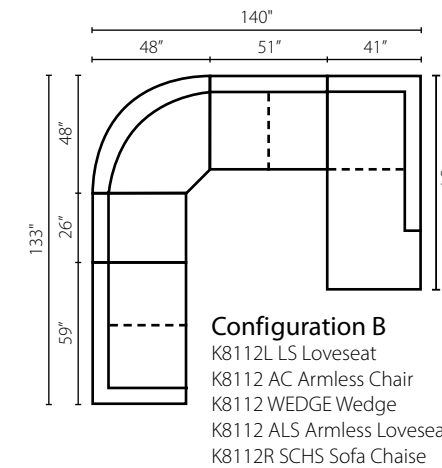

KoolGel plus!
cool. conforming. comfort.™

Track Arm K8322 ●

K8322 Sofa / Queen Sleeper: 87W x 41D x 37H (Overall) - 77W x 24D x 21H (Seat)

K8322 Extra Large Sofa

94W x 41D x 37H (Overall)
84W x 24D x 21H (Seat)

K8322 Studio Sofa

81W x 41D x 37H (Overall)
71W x 24D x 21H (Seat)

K8322 Apartment Sofa

72W x 41D x 37H (Overall)
62W x 24D x 21H (Seat)

K8322 Loveseat

61W x 41D x 37H (Overall)
51W x 24D x 21H (Seat)

K8322 Chair

35W x 41D x 37H (Overall)
25W x 24D x 21H (Seat)

K8322 Swivel Chair

35W x 41D x 37H (Overall)
25W x 24D x 21H (Seat)

K8 Ottoman

32W x 24D x 20H (Overall)

Sofa shown in Perkins Sky and Maya Indigo.
Chair shown in Macc Vanilla.
Loose Back

Shown as K8322: Track Arm with T Cushion and KoolGel Plus Cushion

Rolled Arm K8112

koolGEL plus!
cool. conforming. comfort.™

Shown in Perkins Pecan and Skoopa Tango. | Loose Back | *Shown as K8112: Rolled Arm with Box Cushion and KoolGel Plus Cushion*