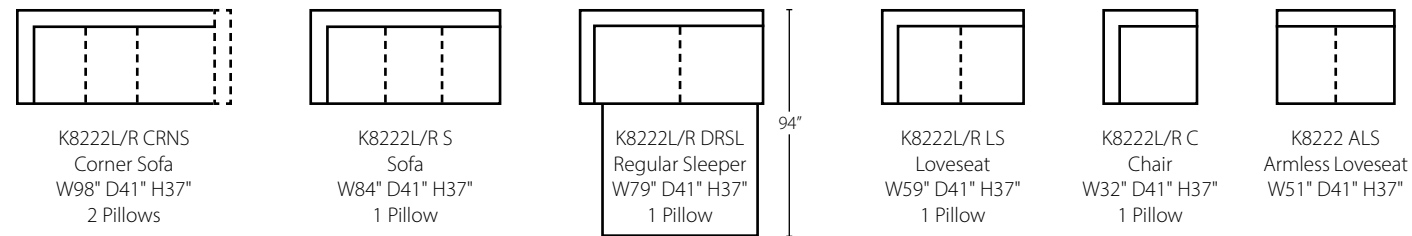

Rolled Arm K8112

koolGEL plus!
cool. conforming. comfort.™

Shown in Perkins Pecan and Skoopa Tango. | Loose Back | *Shown as K8112: Rolled Arm with Box Cushion and KoolGel Plus Cushion*

Flair Arm K8222

Shown in Perkins Pecan and Dresden Satsuma. | Loose Back | *Shown as K8222: Flair Arm with T Cushion and KoolGel Plus Cushion*