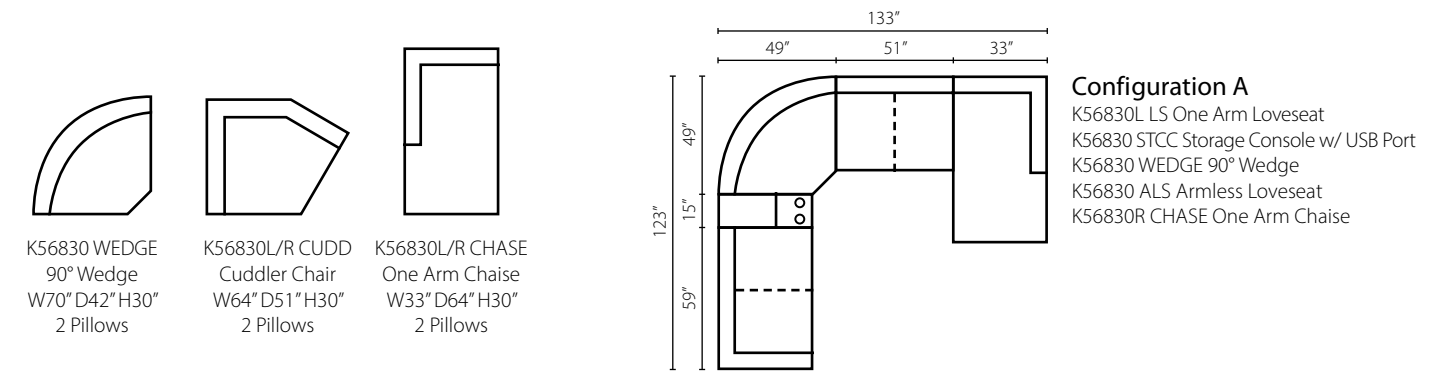

Shown in Tina Oyster.
Loose Back
Available as a sectional (page 53).

Cora K41200

Shown in Yahtzee Toast, Cache Denim, and Aluna Dusk. | Loose Back | Matching group available (page 49).

Findley K56830

Shown in Shambala Putty, Fancy Sapphire, and Midsummer Pacific. | Loose Back | Matching group available (page 49).