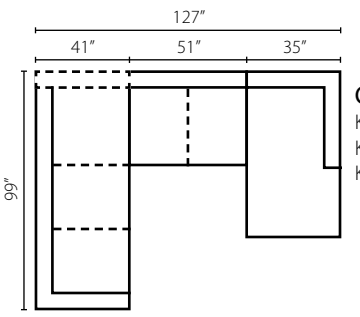

K29000 AC Armless Chair
W26" D39" H30"

K29000 CORN Corner
W39" D39" H30"
1 Pillow

K29000L/R C One Arm Chair
W32" D39" H30"
1 Pillow

Maclin K91500

Shown in Challenger Chocolate. | Loose Back

Configuration A
 K91500L CHASE Chaise
 K91500 AS Armless Sofa
 K91500R CRNS Corner Sofa
 K91500 OTTO Ottoman