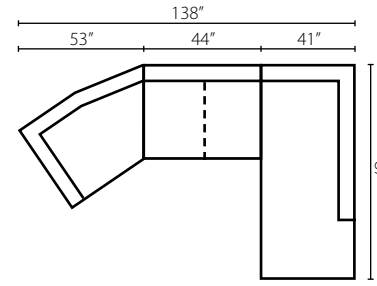

Configuration A
K51400L / K51460L BC Big Chair
K51400 / K51460 ALS Armless Loveseat
K51400R / K51460R SCHS Sofa Chaise