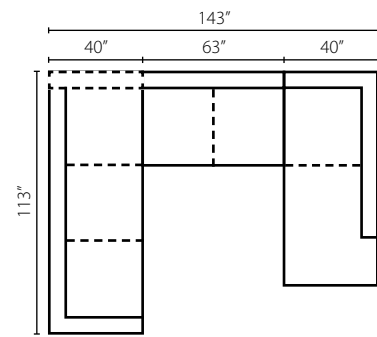

Configuration A
36330L CRNS Corner Sofa
36330 AS Armless Sofa
36330R SCHS Sofa Chaise