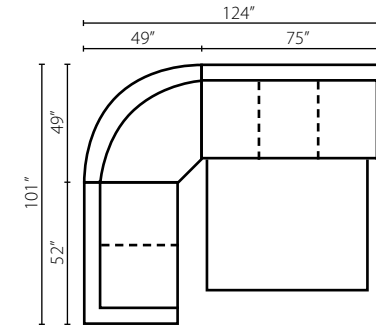

Configuration C
K54400L / K54460L LS Loveseat
K54400 / K54460 WEDGE Wedge
K54400R / K54460R DRSL Regular Sleeper