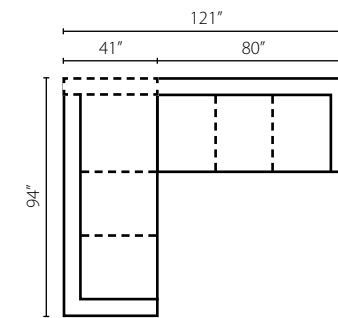

Configuration A
K88600L CRNS Corner Sofa
K88600R S Sofa