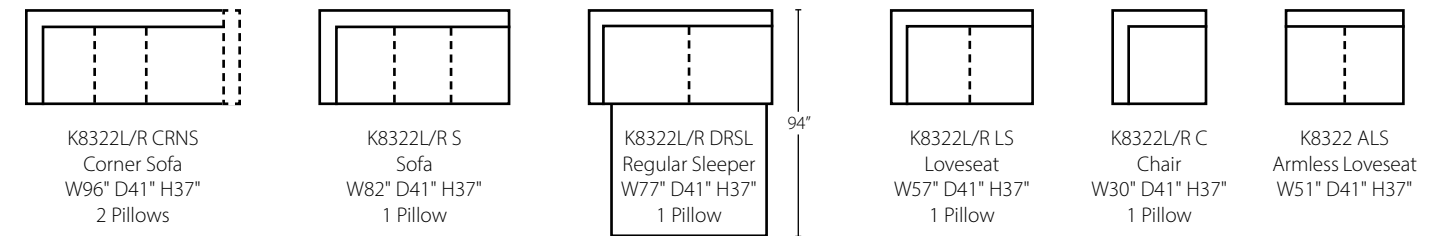

Flair Arm K8222

Track Arm K8322