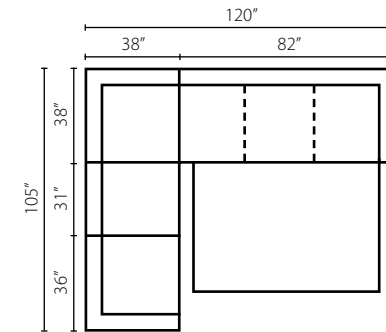

Configuration C
36600L C One Arm Chair
36600 AC Armless Chair
36600 CORN Corner
36600R DRSL One Arm Regular Sleeper