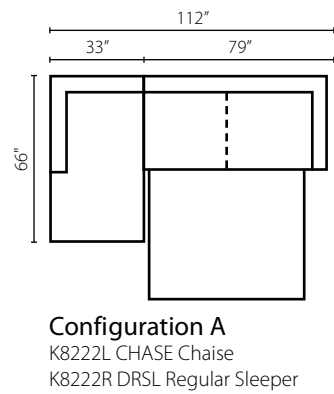

Flair Arm K8222

Track Arm K8322