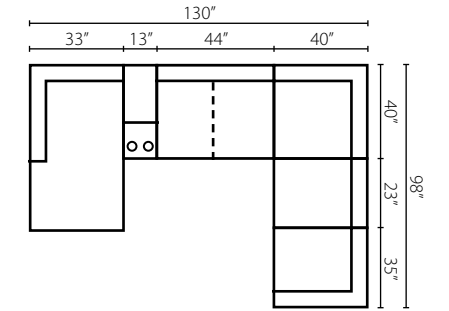

Configuration B
K51300L / K51360L CHASE Chaise
K51300 / K51360 STCC Storage Console w/ USB Port
K51300 / K51360 ALS Armless Loveseat
K51300 / K51360 CORN Corner
K51300 / K51360 AC Armless Chair
K51300R / K51360R C Chair