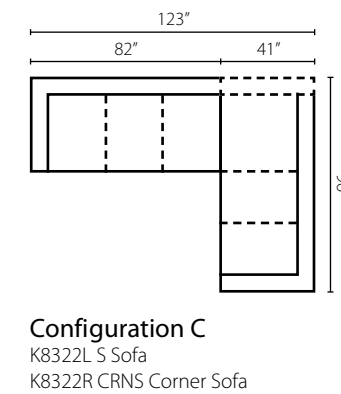

Flair Arm K8222

Track Arm K8322