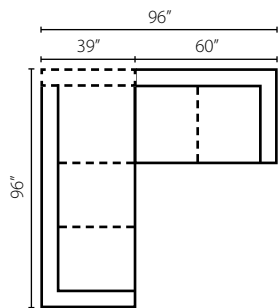

Configuration A
K12510L CRNS Corner Sofa
K12510R LS Loveseat