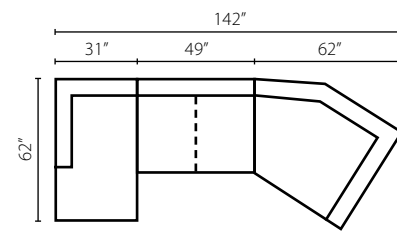

Configuration C
K18400L CHASE One Arm Chaise
K18400 ALS Armless Loveseat
K18400R CUDD Cuddler Chair