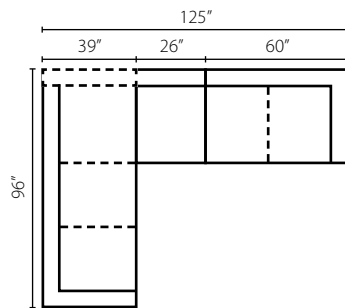

Configuration B
K12510L CRNS Corner Sofa
K12510 AC Armless Chair
K12510R LS Loveseat