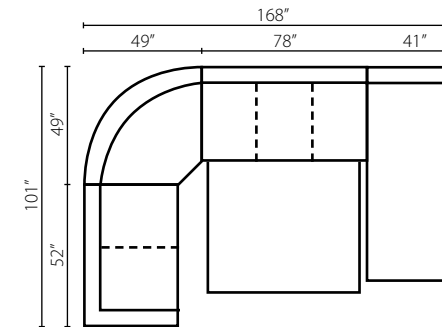

Configuration E
K51400L / K51460L LS Loveseat
K51400 / K51460 WEDGE Wedge
K51400A / K51460A DQSL Armless Queen Sleeper
K51400R / K51460R SCHS Sofa Chaise