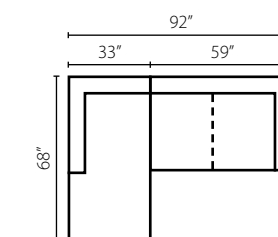

K76420L/R LS
Loveseat
W59" D43" H39"
2 Pillows

K76420L/R CHASE
Chaise
W33" D68" H39"
2 Pillows

Configuration A
K76420L S Sofa
K76420R CHASE Chaise

Configuration B
K76420L CHASE Chaise
K76420R LS Loveseat