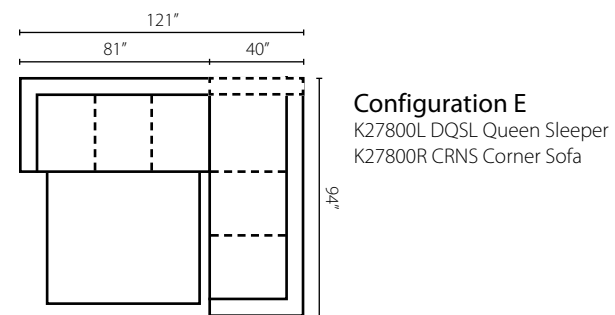

Configuration D
K67400L LS One Arm Loveseat
K67400R CRNS Corner Sofa

Configuration E
K67400L DQSL One Arm Queen Sleeper
K67400R CHASE One Arm Chaise

Atlanta K27800

Shown in Curious Pearl, Mystic Bluebird, and Laney Navy. | Loose Back | Also available in motion. | Matching group available (page 12).