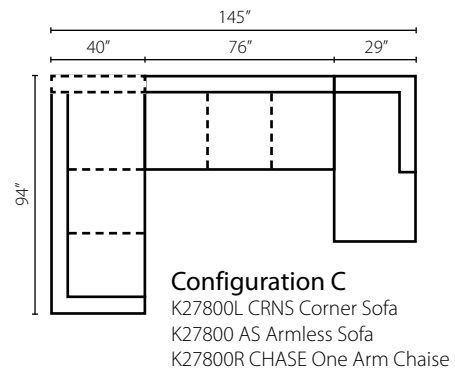

Configuration D
K67400L LS One Arm Loveseat
K67400R CRNS Corner Sofa

Configuration E
K67400L DQSL One Arm Queen Sleeper
K67400R CHASE One Arm Chaise

Atlanta K27800

Shown in Curious Pearl, Mystic Bluebird, and Laney Navy. | Loose Back | Also available in motion. | Matching group available (page 12).