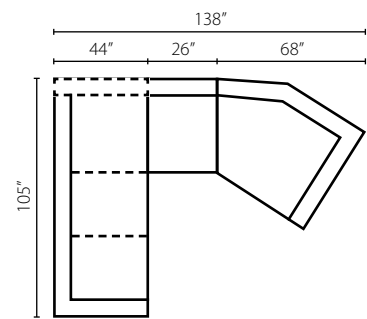

Configuration B
K79310L CRNS Corner Sofa
K79310 AC Armless Chair
K79310R CUDD Cuddler Chair