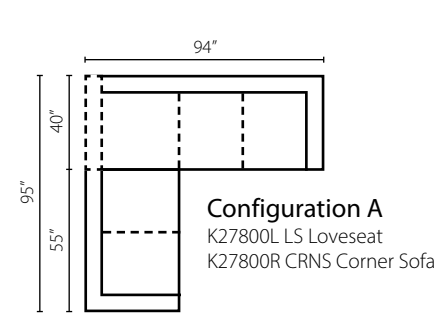

Configuration D
K67400L LS One Arm Loveseat
K67400R CRNS Corner Sofa

Configuration E
K67400L DQSL One Arm Queen Sleeper
K67400R CHASE One Arm Chaise

Atlanta K27800

Shown in Curious Pearl, Mystic Bluebird, and Laney Navy. | Loose Back | Also available in motion. | Matching group available (page 12).