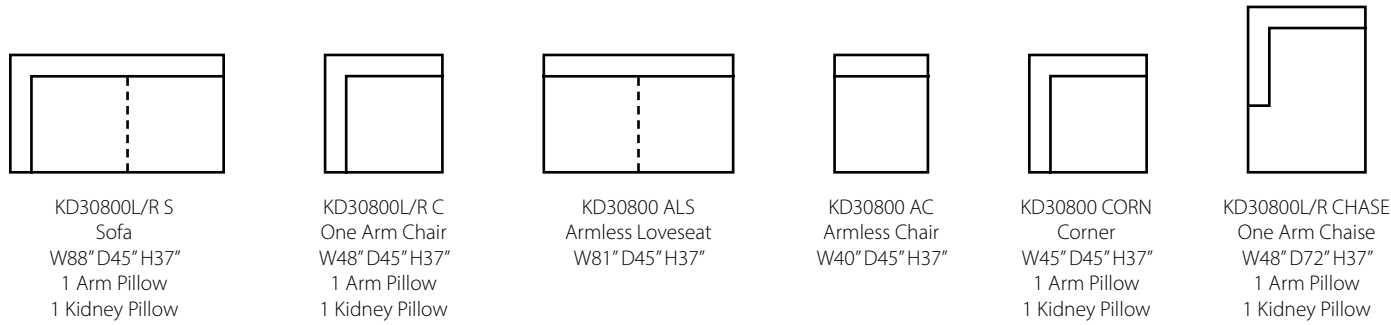

Shown in Nice Linen, Dignity Wool, and Kept Mocha. | Loose Back