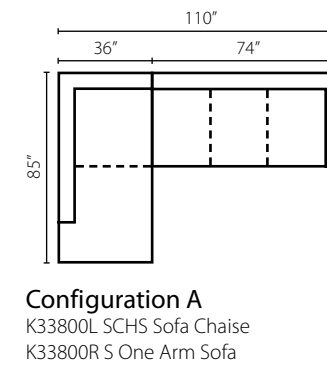

Roan KD37800

Sloane K33800