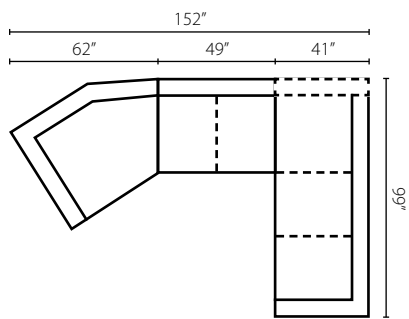

Configuration A
K18400L CUDD Cuddler Chair
K18400 ALS Armless Loveseat
K18400R CRNS Corner Sofa