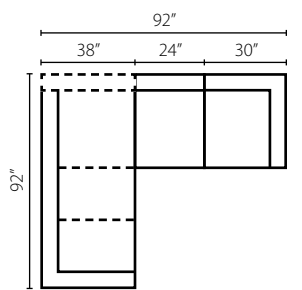

Shown in Harmony Birch, Klein Ecru, and Lorne Parchment. | Loose Back | Also available in KoolGel Plus as KG74300