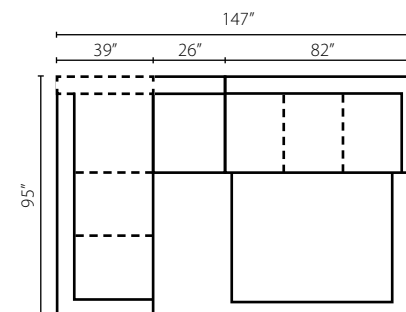

Lenny KD38300

Loomis K29000

92"