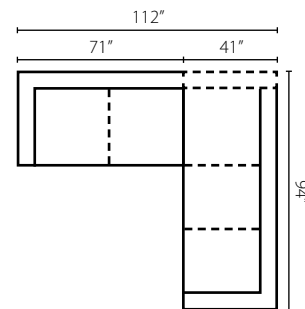

Configuration B
K10900L LS Loveseat
K10900R CRNS Corner Sofa