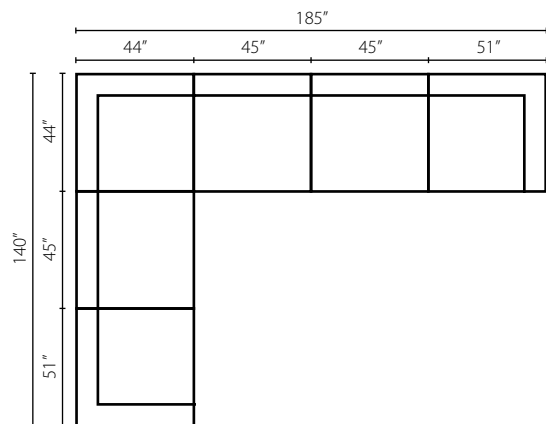

Lenny KD38300

Loomis K29000

92"