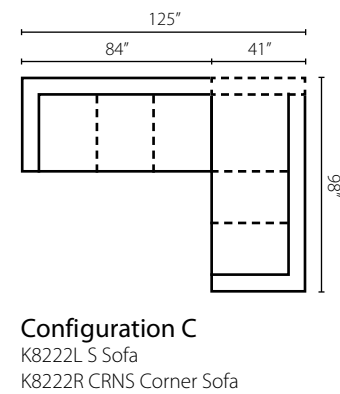

Flair Arm K8222

Track Arm K8322