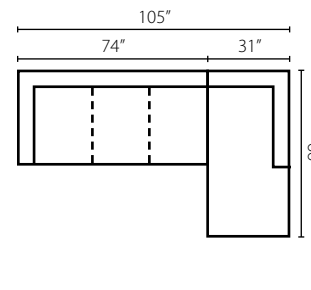

Configuration C
K94410L S One Arm Sofa
K94410R CHASE Chaise