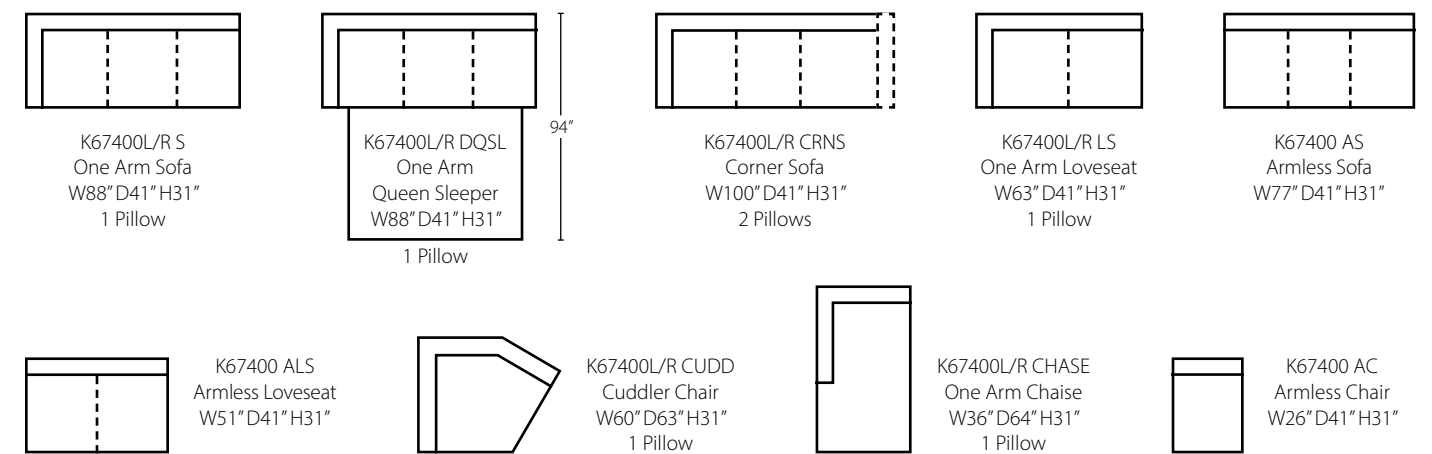

Configuration D
K32210L LS One Arm Loveseat
K32210R CHASE One Arm Chaise

Configuration E
K32210L LS Loveseat
K32210R CRNS Corner Sofa

Ashburn K67400

Shown in Criscross Putty and Linley Rust. | Loose Back