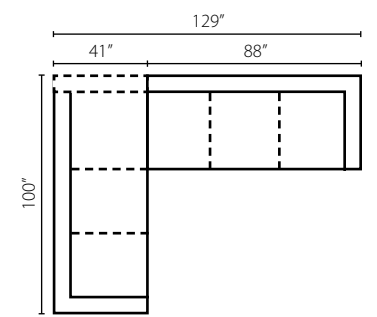

Configuration C
K67400L CRNS Corner Sofa
K67400R S One Arm Sofa