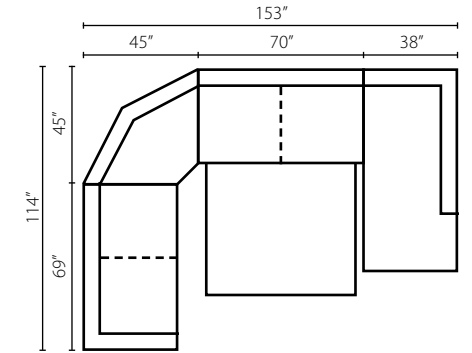

Configuration B
36600L LS One Arm Loveseat
36600 WEDGE Wedge
36600A DRSL Armless Regular Sleeper
36600R SCHS One Arm Sofa Chaise