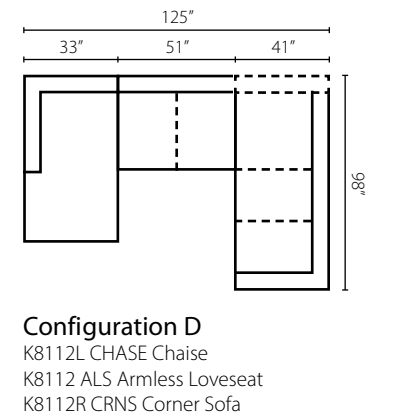

KoolGel plus!
cool. conforming. comfort.™

Track Arm K8322 ●

K8322 Sofa / Queen Sleeper: 87W x 41D x 37H (Overall) - 77W x 24D x 21H (Seat)

K8322 Extra Large Sofa

94W x 41D x 37H (Overall)
84W x 24D x 21H (Seat)

K8322 Studio Sofa

81W x 41D x 37H (Overall)
71W x 24D x 21H (Seat)

K8322 Apartment Sofa

72W x 41D x 37H (Overall)
62W x 24D x 21H (Seat)

K8322 Loveseat

61W x 41D x 37H (Overall)
51W x 24D x 21H (Seat)

K8322 Chair

35W x 41D x 37H (Overall)
25W x 24D x 21H (Seat)

K8322 Swivel Chair

35W x 41D x 37H (Overall)
25W x 24D x 21H (Seat)

K8 Ottoman

32W x 24D x 20H (Overall)

Sofa shown in Perkins Sky and Maya Indigo.
Chair shown in Macc Vanilla.
Loose Back

Shown as K8322: Track Arm with T Cushion and KoolGel Plus Cushion

Rolled Arm K8112

koolGEL plus!
cool. conforming. comfort.™

Shown in Perkins Pecan and Skoopa Tango. | Loose Back | *Shown as K8112: Rolled Arm with Box Cushion and KoolGel Plus Cushion*