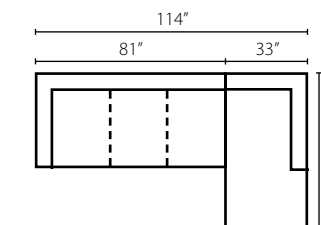

Configuration E
K66800L S One Arm Sofa
K66800R CHASE One Arm Chaise