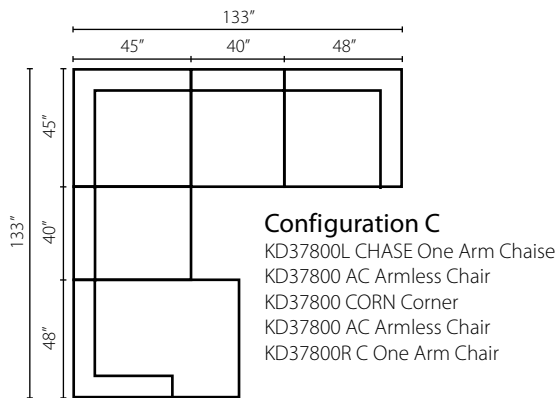

Patterns 19000

Shown in 48031 0000 and Sea World Marine. | Loose Back | Matching group available (page 20).

Pinecrest K87900

Loose Back | Matching group available (page 20).

Roan KD37800

Shown in Alcott Sand and Jakobe Dune. | Loose Back