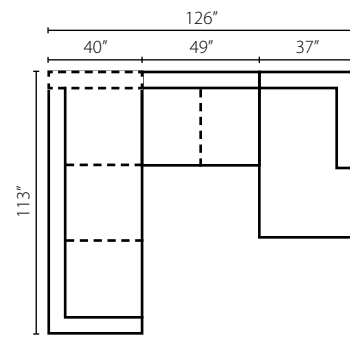

Configuration B
36330L CRNS Corner Sofa
36330 ALS Armless Loveseat
36330R CHASE One Arm Chaise