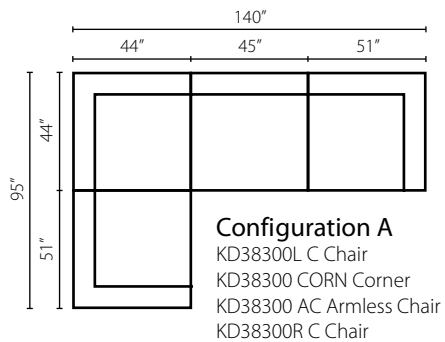

Lenny KD38300

Loomis K29000

92"