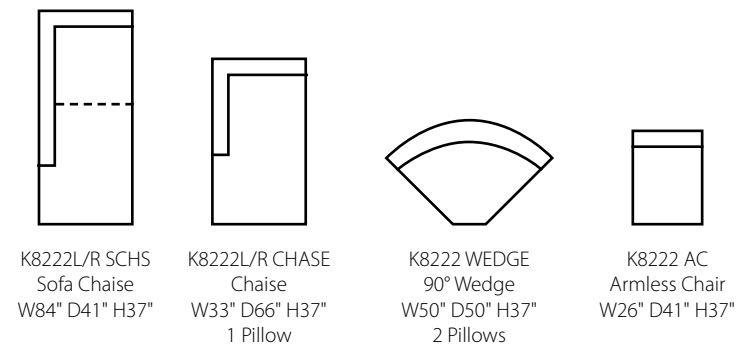

Rolled Arm K8112

koolGEL plus!
cool. conforming. comfort.™

Shown in Perkins Pecan and Skoopa Tango. | Loose Back | *Shown as K8112: Rolled Arm with Box Cushion and KoolGel Plus Cushion*

Flair Arm K8222

Shown in Perkins Pecan and Dresden Satsuma. | Loose Back | *Shown as K8222: Flair Arm with T Cushion and KoolGel Plus Cushion*