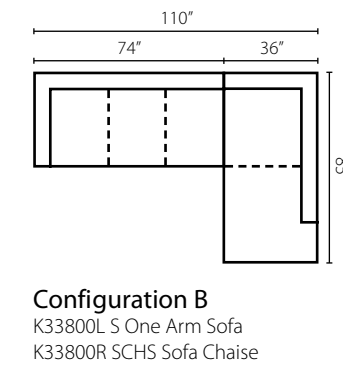

Roan KD37800

Sloane K33800