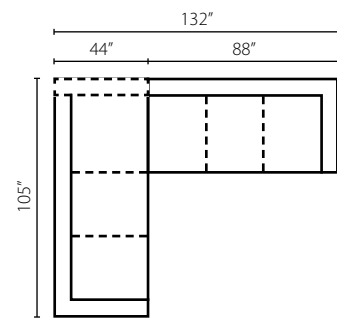

Configuration A
K79310L CRNS Corner Sofa
K79310R S Sofa