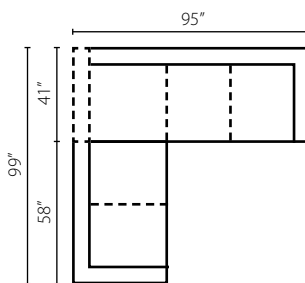

Configuration E
K32210L LS Loveseat
K32210R CRNS Corner Sofa