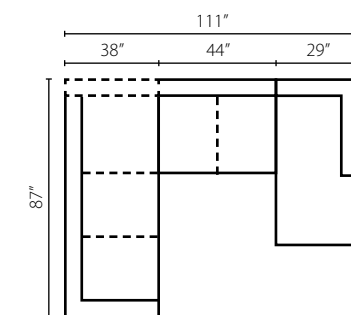

Bosco K51600

Shown in Hanover Concrete and Bardot Driftwood. | Loose Back.

Configuration A
 K51600L LS Loveseat
 K51600R CRNS Corner Sofa

Configuration B
 K51600L S Sofa
 K51600R SCHS Sofa Chaise
 K51600 OTTO Ottoman