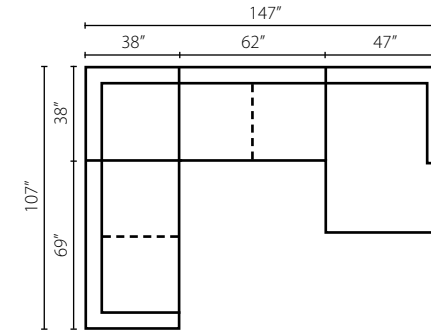

Configuration A
36600L LS One Arm Loveseat
36600 CORN Corner
36600 ALS Armless Loveseat
36600R CHASE One Arm Chaise