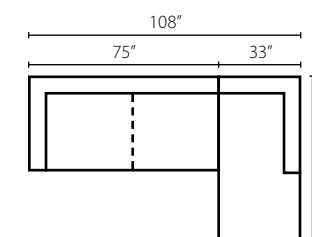

Configuration A
K76420L S Sofa
K76420R CHASE Chaise