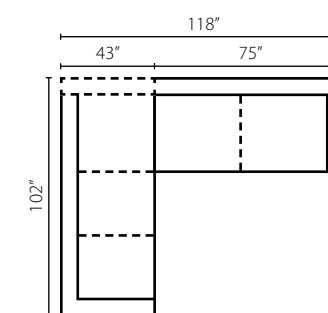

Configuration D
K76420L CHASE Chaise
K76420R S Sofa