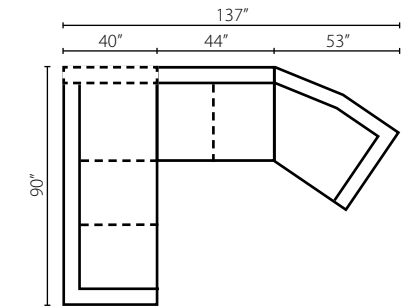

Configuration F
K51400L / K51460L CRNS Corner Sofa
K51400 / K51460 ALS Armless Loveseat
K51400R / K51460R BC Big Chair