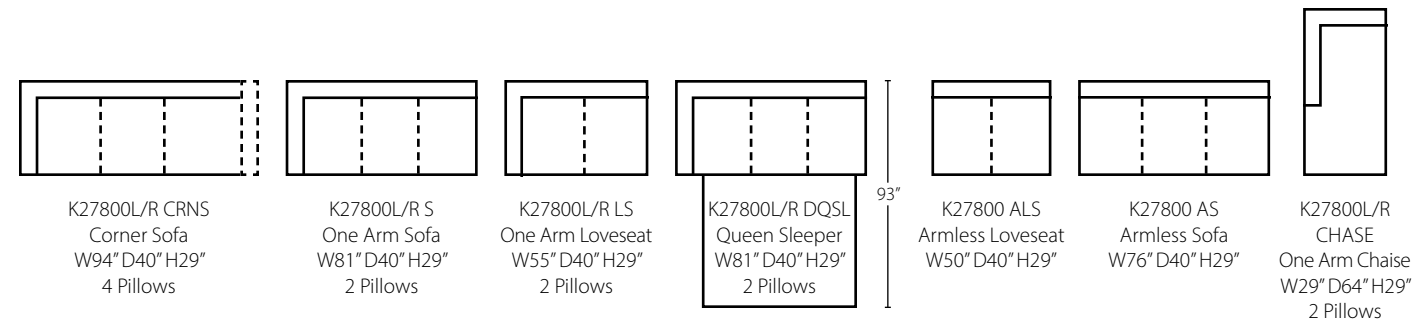

Configuration D
K67400L LS One Arm Loveseat
K67400R CRNS Corner Sofa

Configuration E
K67400L DQSL One Arm Queen Sleeper
K67400R CHASE One Arm Chaise

Atlanta K27800

Shown in Curious Pearl, Mystic Bluebird, and Laney Navy. | Loose Back | Also available in motion. | Matching group available (page 12).