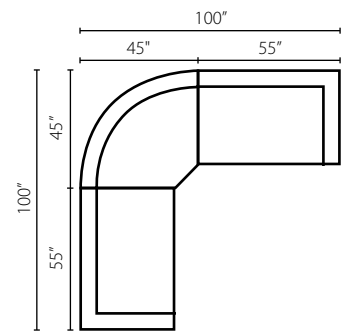

Configuration A
KD84900L/R LS One Arm Loveseat
KD84900 WEDGE 90° Wedge
KD84900L/R LS One Arm Loveseat