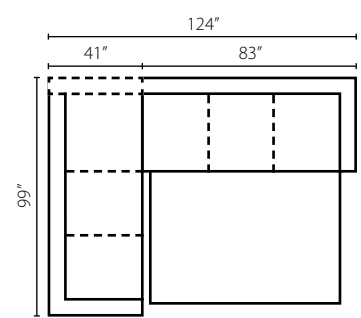

Configuration C
K91500L CRNS Corner Sofa
K91500R DQSL One Arm Queen Sleeper