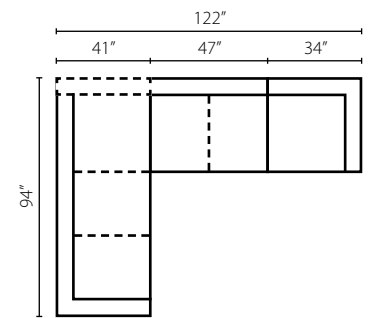

Configuration C
K88600L CRNS Corner Sofa
K88600 ALS Armless Loveseat
K88600R CUDD Cuddler Chair