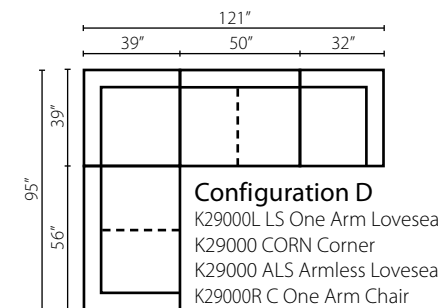

Lenny KD38300

Loomis K29000

92"