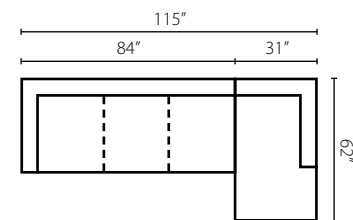

Configuration E
K18400L S One Arm Sofa
K18400R CHASE One Arm Chaise