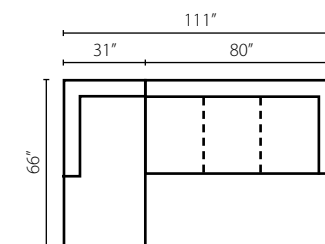

Configuration D
K88600L CRNS Corner Sofa
K88600R CHASE Chaise