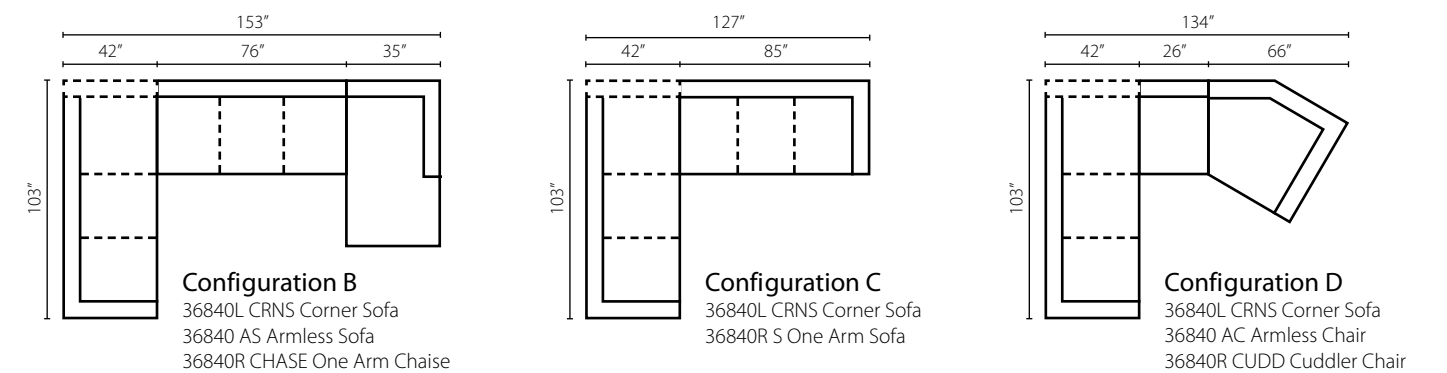

Shown in Ultimate Stone, Suri Quartz, and Ultimate Stone. | Loose Back | Matching group available (page 50).