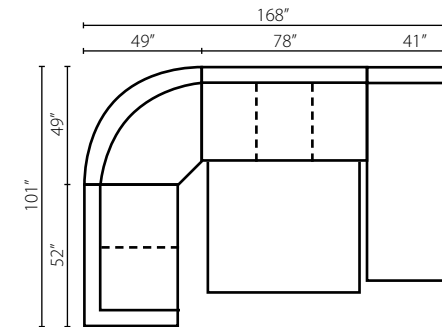

Configuration E
K54400L / K54460L LS Loveseat
K54400 / K54460 WEDGE Wedge
K54400A / K54460A DQSL Armless Queen Sleeper
K54400R / K54460R SCHS Sofa Chaise