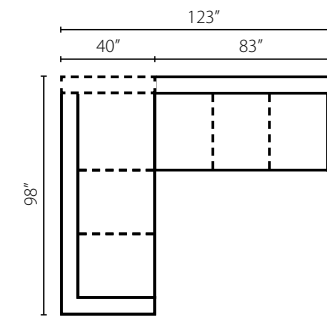

Configuration B
K98400L CRNS Corner Sofa
K98400RA S Sofa*
K98400RB OTCH Ottoman Chaise*
*Must be ordered together