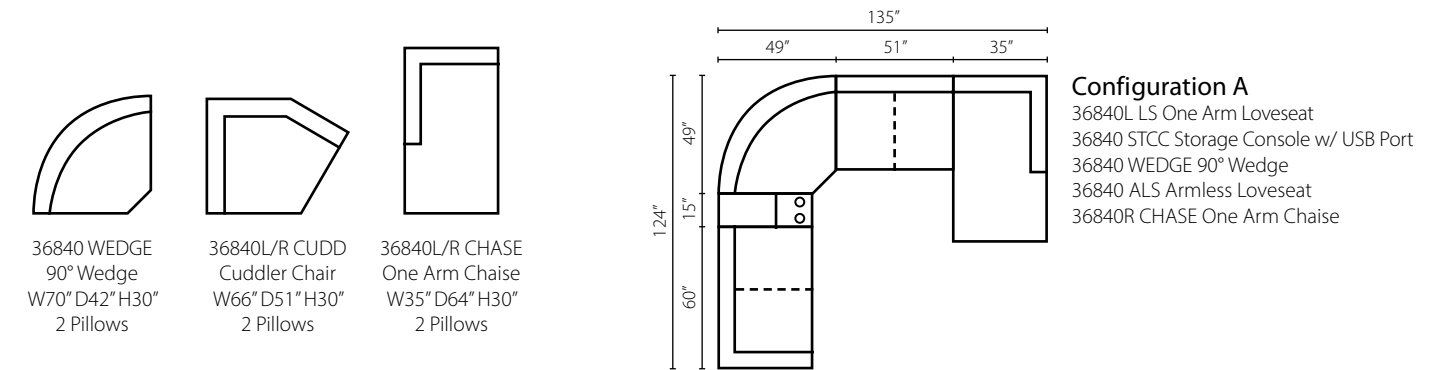

Oliver K41400

Shown in Lucas Hemp. | Loose Back | Matching group available (page 49).

Samantha 36840

Shown in Ultimate Stone, Suri Quartz, and Ultimate Stone. | Loose Back | Matching group available (page 50).