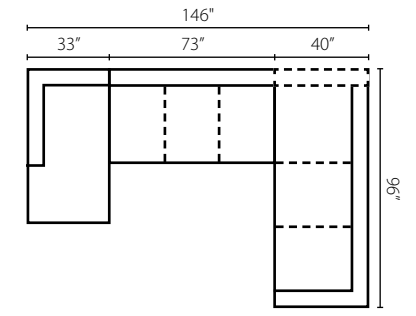

Configuration C
K66800L CHASE One Arm Chaise
K66800 AS Armless Sofa
K66800R CRNS Corner Sofa