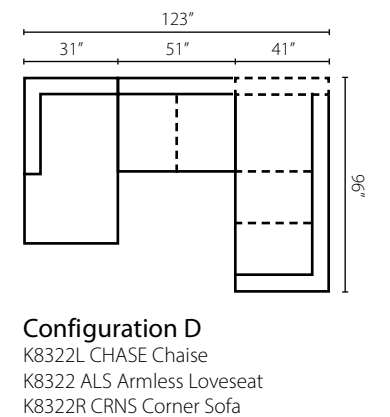

Flair Arm K8222

Track Arm K8322