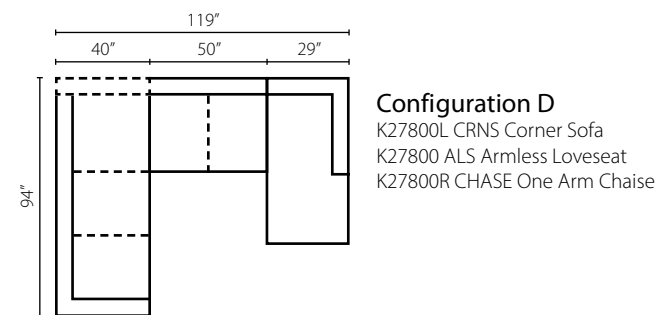

Configuration D
K67400L LS One Arm Loveseat
K67400R CRNS Corner Sofa

Configuration E
K67400L DQSL One Arm Queen Sleeper
K67400R CHASE One Arm Chaise

Atlanta K27800

Shown in Curious Pearl, Mystic Bluebird, and Laney Navy. | Loose Back | Also available in motion. | Matching group available (page 12).