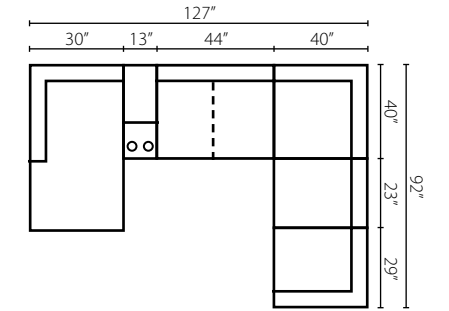

Configuration B
K51400L / K51460L CHASE Chaise
K51400 / K51460 STCC Storage Console w/ USB Port
K51400 / K51460 ALS Armless Loveseat
K51400 / K51460 CORN Corner
K51400 / K51460 AC Armless Chair
K51400R / K51460R C Chair