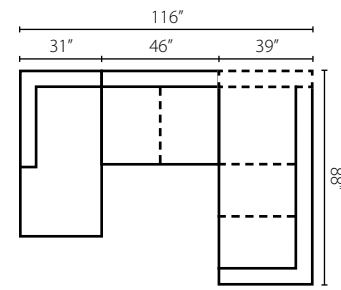

Configuration B
K94410L CHASE Chaise
K94410 S One Arm Sofa
K94410R CRNS Corner Sofa