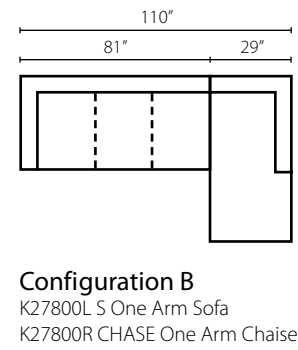

Configuration D
K67400L LS One Arm Loveseat
K67400R CRNS Corner Sofa

Configuration E
K67400L DQSL One Arm Queen Sleeper
K67400R CHASE One Arm Chaise

Atlanta K27800

Shown in Curious Pearl, Mystic Bluebird, and Laney Navy. | Loose Back | Also available in motion. | Matching group available (page 12).