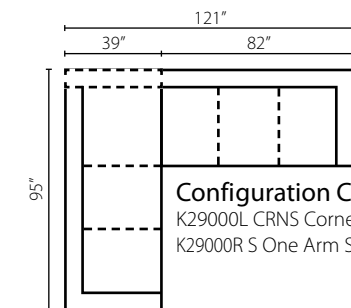

Lenny KD38300

Loomis K29000

92"