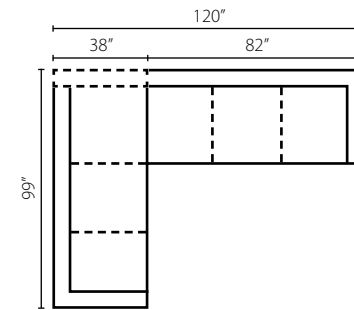

Configuration E
36600L CRNS Corner Sofa
36600R S Sofa