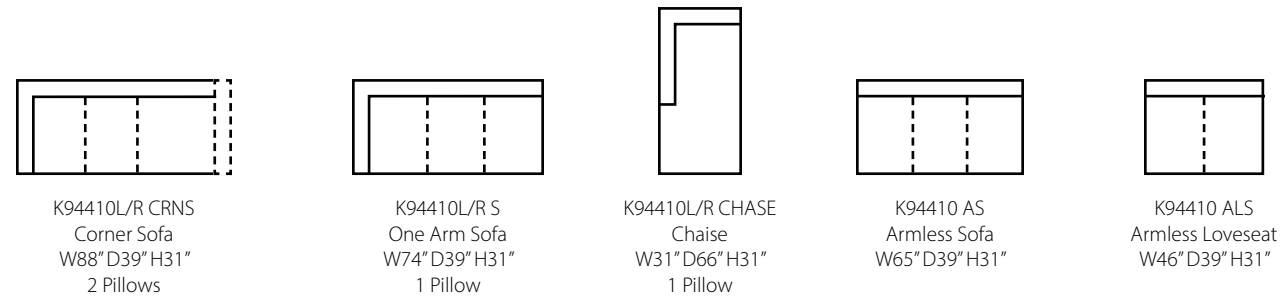

Configuration C
 K51600L CRNS Corner Sofa
 K51600 ALS Armless Loveseat
 K51600R CHASE Chaise

Configuration D
 K51600L S Sofa
 K51600R CRNS Corner Sofa

Carter K94410

Shown in Max Stone and Pivot Granite. | Loose Back | Nail Heads: Black Nickel, Old Gold Spotted (shown), or Pewter | Available without nailheads as K94400.