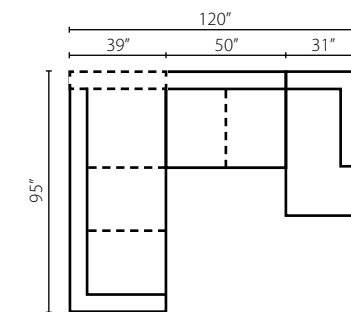

Lenny KD38300

Loomis K29000

92"