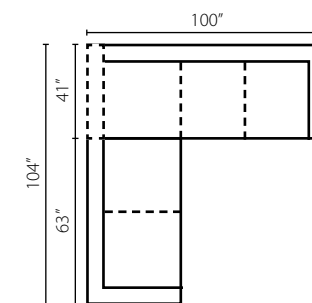

Configuration D
K67400L LS One Arm Loveseat
K67400R CRNS Corner Sofa