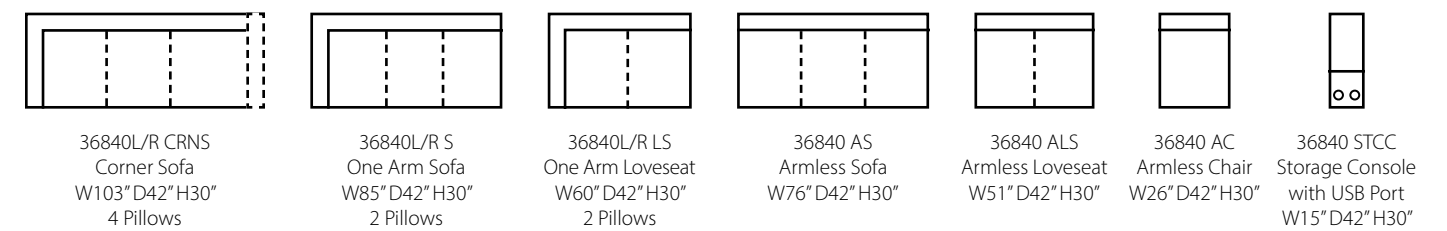

Oliver K41400

Shown in Lucas Hemp. | Loose Back | Matching group available (page 49).

Samantha 36840

Shown in Ultimate Stone, Suri Quartz, and Ultimate Stone. | Loose Back | Matching group available (page 50).