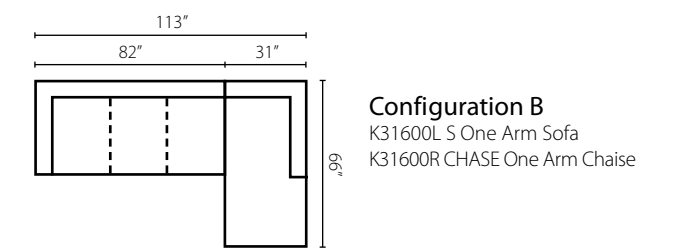

Shown in Dame Stonewash and Kennedy Denim. | Loose Back | Matching group available (page 4).