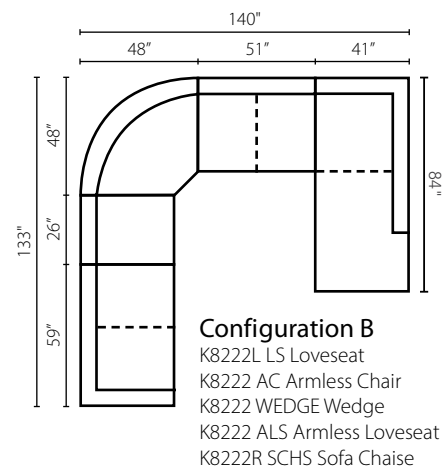

Flair Arm K8222

Track Arm K8322