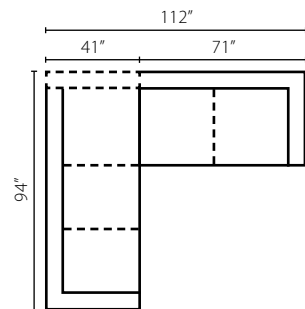

Configuration A
K10900L CRNS Corner Sofa
K10900R LS Loveseat