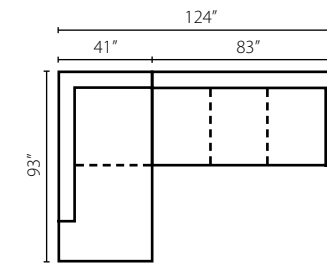

Configuration A
K47900L SCHS Sofa Chaise
K47900R S One Arm Sofa