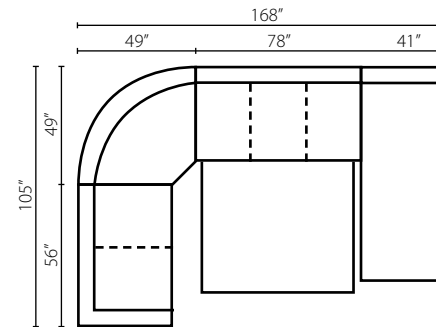

Configuration E
K51300L / K51360L LS Loveseat
K51300 / K51360 WEDGE Wedge
K51300A / K51360A DQSL Armless Queen Sleeper
K51300R / K51360R SCHS Sofa Chaise