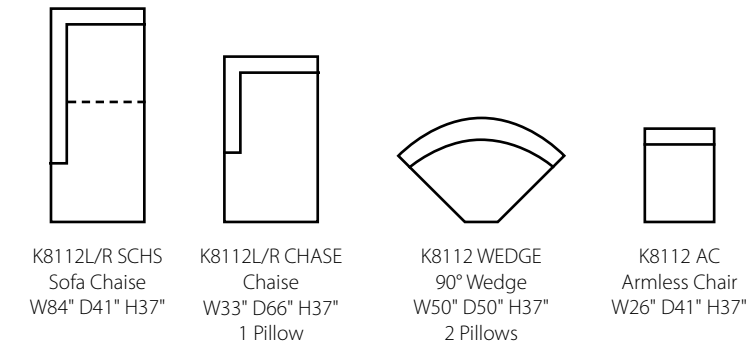

KoolGel plus!
cool. conforming. comfort.™

Track Arm K8322 ●

K8322 Sofa / Queen Sleeper: 87W x 41D x 37H (Overall) - 77W x 24D x 21H (Seat)

K8322 Extra Large Sofa

94W x 41D x 37H (Overall)
84W x 24D x 21H (Seat)

K8322 Studio Sofa

81W x 41D x 37H (Overall)
71W x 24D x 21H (Seat)

K8322 Apartment Sofa

72W x 41D x 37H (Overall)
62W x 24D x 21H (Seat)

K8322 Loveseat

61W x 41D x 37H (Overall)
51W x 24D x 21H (Seat)

K8322 Chair

35W x 41D x 37H (Overall)
25W x 24D x 21H (Seat)

K8322 Swivel Chair

35W x 41D x 37H (Overall)
25W x 24D x 21H (Seat)

K8 Ottoman

32W x 24D x 20H (Overall)

Sofa shown in Perkins Sky and Maya Indigo.
Chair shown in Macc Vanilla.
Loose Back

Shown as K8322: Track Arm with T Cushion and KoolGel Plus Cushion

Rolled Arm K8112

koolGEL plus!
cool. conforming. comfort.™

Shown in Perkins Pecan and Skoopa Tango. | Loose Back | *Shown as K8112: Rolled Arm with Box Cushion and KoolGel Plus Cushion*