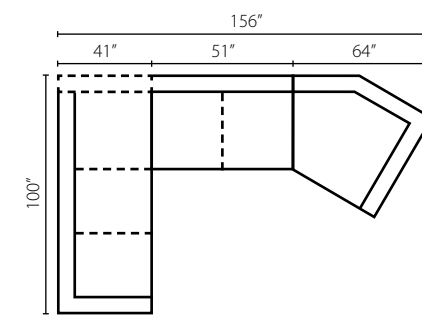

Configuration D
K32210L LS One Arm Loveseat
K32210R CHASE One Arm Chaise

Configuration E
K32210L LS Loveseat
K32210R CRNS Corner Sofa

Ashburn K67400

Shown in Criscross Putty and Linley Rust. | Loose Back