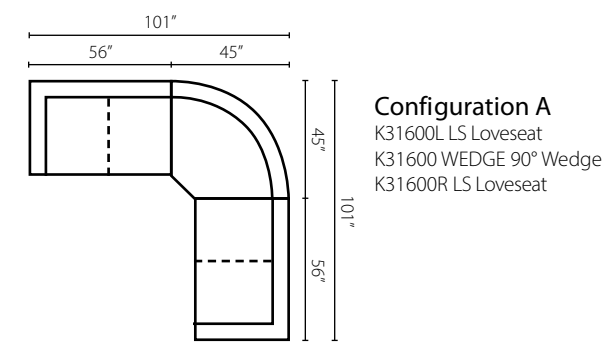

Shown in Dame Stonewash and Kennedy Denim. | Loose Back | Matching group available (page 4).