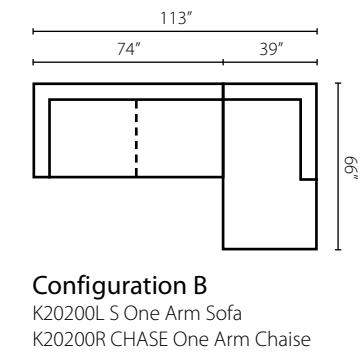

Shown in Porsche Smoke, **NEED**, and Empire Dove. | Loose Back