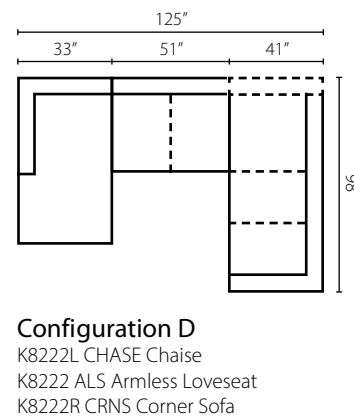

Flair Arm K8222

Track Arm K8322