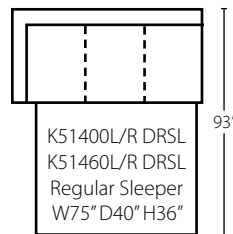

K51400L/R DRSL
K51460L/R DRSL
Regular Sleeper
W75" D40" H36"
1 Pillow