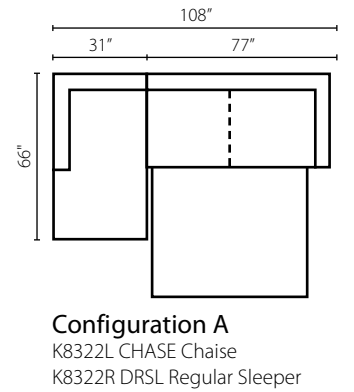

Flair Arm K8222

Track Arm K8322