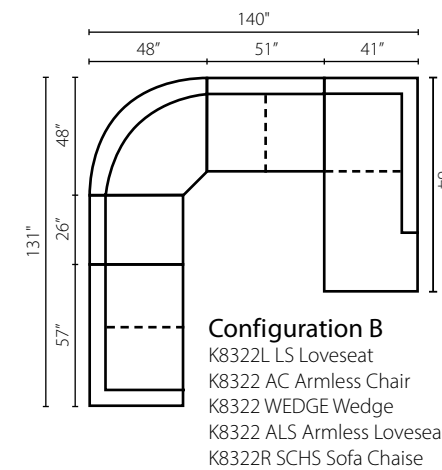

Flair Arm K8222

Track Arm K8322