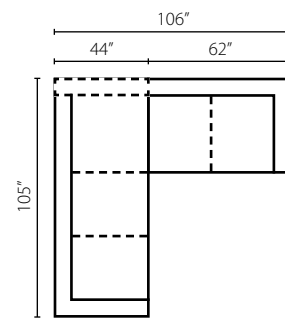

Ginger K79310

Shown in Vapor Indigo, Klein Merlot, and Azztec Terracotta. | Loose Back | Matching group available (page 25).

Configuration A
K79310L CRNS Corner Sofa
K79310R S Sofa

Configuration B
K79310L CRNS Corner Sofa
K79310 AC Armless Chair
K79310R CUDD Cuddler Chair