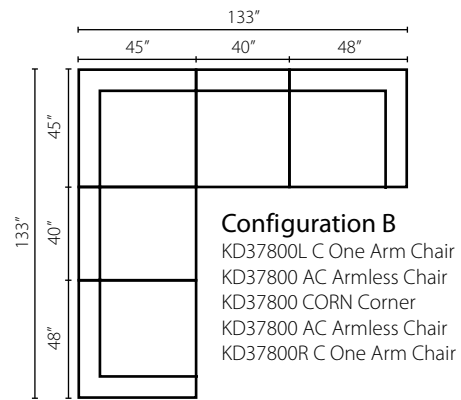

Patterns 19000

Shown in 48031 0000 and Sea World Marine. | Loose Back | Matching group available (page 20).

Pinecrest K87900

Loose Back | Matching group available (page 20).

Roan KD37800

Shown in Alcott Sand and Jakobe Dune. | Loose Back