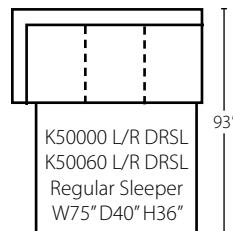

K50000 AC
 K50060 AC
 Armless Chair
 W23" D40" H36"

K50000 STCC
 K50060 STCC
 Storage Console
 with USB Port
 W13" D40" H31"

K50000 L/R DRSL
 K50060 L/R DRSL
 Regular Sleeper
 W75" D40" H36"
 1 Pillow

K50000A DQSL
 K50060A DQSL
 Armless Queen
 Sleeper
 W78" D40" H36"