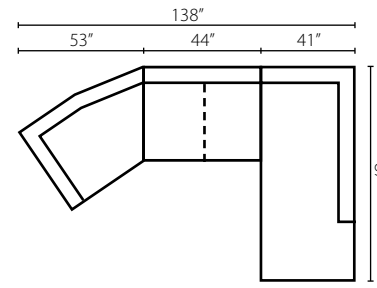

Configuration A
K54400L / K54460L BC Big Chair
K54400 / K54460 ALS Armless Loveseat
K54400R / K54460R SCHS Sofa Chaise