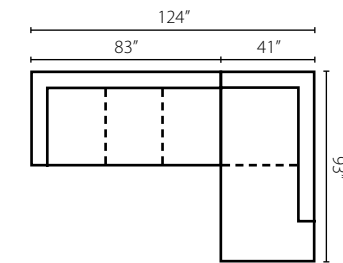

Configuration B
K47900L S One Arm Sofa
K47900R SCHS Sofa Chaise