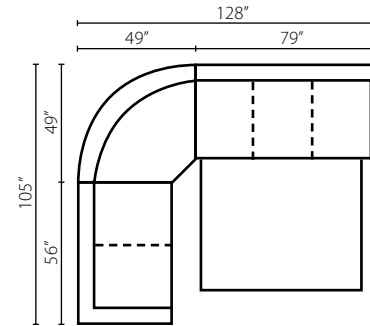

Configuration C
K51300L / K51360L LS Loveseat
K51300 / K51360 WEDGE Wedge
K51300R / K51360R DRSL Regular Sleeper