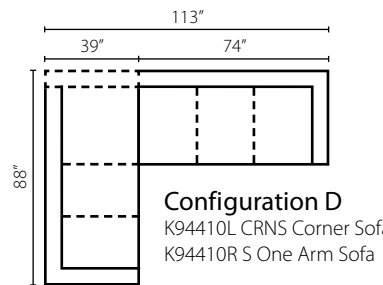

Configuration D
K94410L CRNS Corner Sofa
K94410R S One Arm Sofa