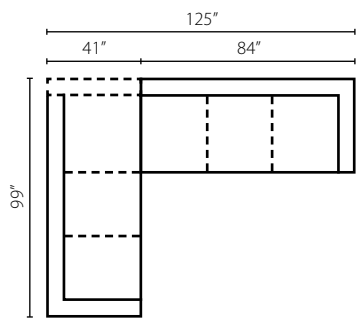

Configuration D
K18400L CRNS Corner Sofa
K18400R S One Arm Sofa