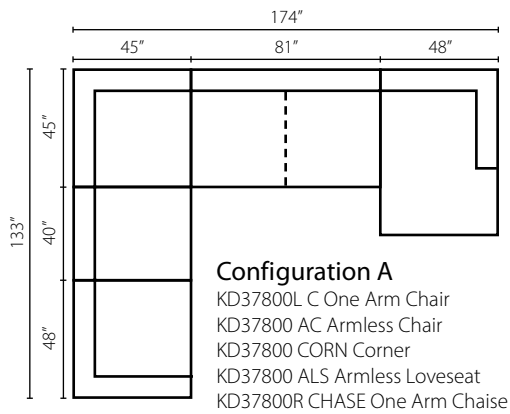

Patterns 19000

Shown in 48031 0000 and Sea World Marine. | Loose Back | Matching group available (page 20).

Pinecrest K87900

Loose Back | Matching group available (page 20).

Roan KD37800

Shown in Alcott Sand and Jakobe Dune. | Loose Back