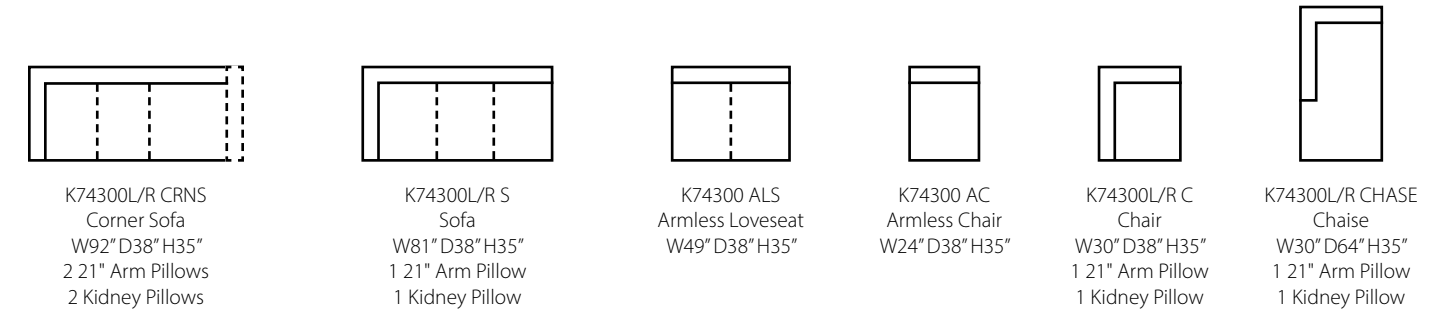

Configuration C
 K28400L CRNS Corner Sofa
 K28400 AC Armless Chair
 K28400R LS Loveseat

Novato KD30800

Shown in Nice Linen, Dignity Wool, and Kept Mocha. | Loose Back

Noho K74300

Shown in Harmony Birch, Klein Ecru, and Lorne Parchment. | Loose Back | Also available in KoolGel Plus as KG74300