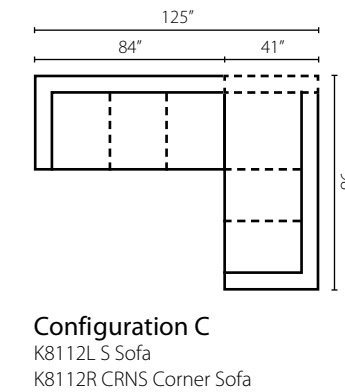

KoolGel plus!
cool. conforming. comfort.™

Track Arm K8322 ●

K8322 Sofa / Queen Sleeper: 87W x 41D x 37H (Overall) - 77W x 24D x 21H (Seat)

K8322 Extra Large Sofa

94W x 41D x 37H (Overall)
84W x 24D x 21H (Seat)

K8322 Studio Sofa

81W x 41D x 37H (Overall)
71W x 24D x 21H (Seat)

K8322 Apartment Sofa

72W x 41D x 37H (Overall)
62W x 24D x 21H (Seat)

K8322 Loveseat

61W x 41D x 37H (Overall)
51W x 24D x 21H (Seat)

K8322 Chair

35W x 41D x 37H (Overall)
25W x 24D x 21H (Seat)

K8322 Swivel Chair

35W x 41D x 37H (Overall)
25W x 24D x 21H (Seat)

K8 Ottoman

32W x 24D x 20H (Overall)

Sofa shown in Perkins Sky and Maya Indigo.
Chair shown in Macc Vanilla.
Loose Back

Shown as K8322: Track Arm with T Cushion and KoolGel Plus Cushion

Rolled Arm K8112

koolGEL plus!
cool. conforming. comfort.™

Shown in Perkins Pecan and Skoopa Tango. | Loose Back | *Shown as K8112: Rolled Arm with Box Cushion and KoolGel Plus Cushion*