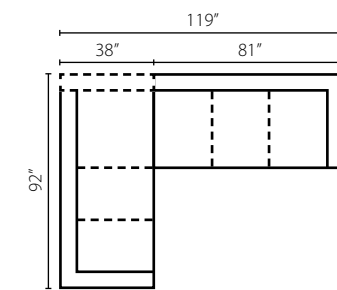

Shown in Harmony Birch, Klein Ecru, and Lorne Parchment. | Loose Back | Also available in KoolGel Plus as KG74300