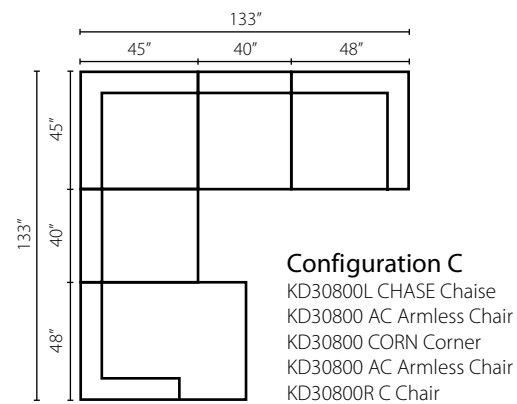

Shown in Nice Linen, Dignity Wool, and Kept Mocha. | Loose Back