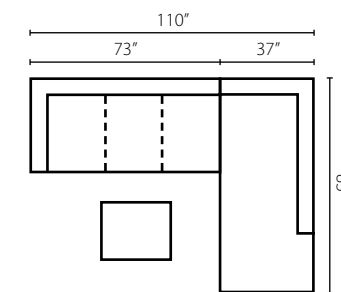

Bosco K51600

Shown in Hanover Concrete and Bardot Driftwood. | Loose Back.

Configuration A
 K51600L LS Loveseat
 K51600R CRNS Corner Sofa

Configuration B
 K51600L S Sofa
 K51600R SCHS Sofa Chaise
 K51600 OTTO Ottoman