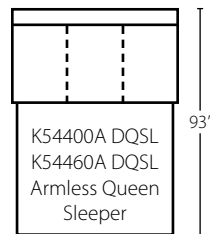

K54400L/R C
 K54460L/R C
 Chair
 W29" D40" H36"
 1 Pillow

K54400 AC
 K54460 AC
 Armless Chair
 W23" D40" H36"

K54400 STCC
 K54460 STCC
 Storage Console
 with USB Port
 W13" D40" H31"

K54400 L/R DRSL
 K54460 L/R DRSL
 Regular Sleeper
 W75" D40" H36"
 1 Pillow