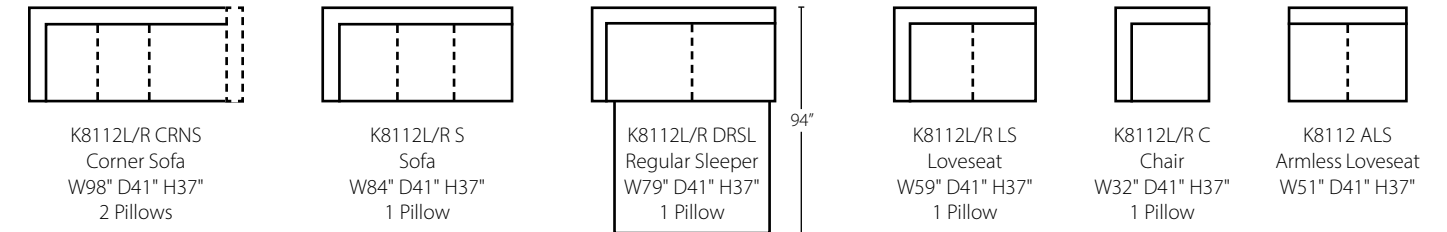

KoolGel plus!
cool. conforming. comfort.™

Track Arm K8322 ●

K8322 Sofa / Queen Sleeper: 87W x 41D x 37H (Overall) - 77W x 24D x 21H (Seat)

K8322 Extra Large Sofa

94W x 41D x 37H (Overall)
84W x 24D x 21H (Seat)

K8322 Studio Sofa

81W x 41D x 37H (Overall)
71W x 24D x 21H (Seat)

K8322 Apartment Sofa

72W x 41D x 37H (Overall)
62W x 24D x 21H (Seat)

K8322 Loveseat

61W x 41D x 37H (Overall)
51W x 24D x 21H (Seat)

K8322 Chair

35W x 41D x 37H (Overall)
25W x 24D x 21H (Seat)

K8322 Swivel Chair

35W x 41D x 37H (Overall)
25W x 24D x 21H (Seat)

K8 Ottoman

32W x 24D x 20H (Overall)

Sofa shown in Perkins Sky and Maya Indigo.
Chair shown in Macc Vanilla.
Loose Back

Shown as K8322: Track Arm with T Cushion and KoolGel Plus Cushion

Rolled Arm K8112

koolGEL plus!
cool. conforming. comfort.™

Shown in Perkins Pecan and Skoopa Tango. | Loose Back | *Shown as K8112: Rolled Arm with Box Cushion and KoolGel Plus Cushion*