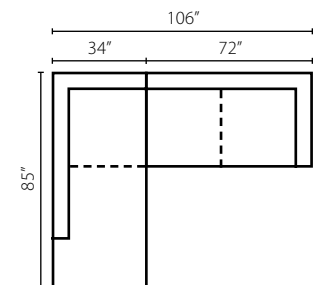

Configuration C
K54600L SCHS Sofa Chaise
K54600R S One Arm Sofa