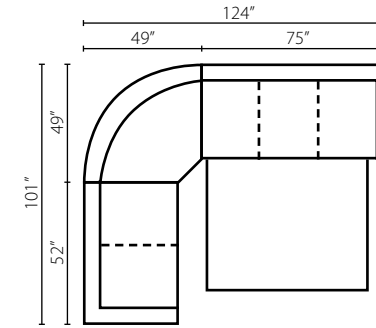

Configuration C
K50000L / K50060L LS Loveseat
K50000 / K50060 WEDGE Wedge
K50000R / K50060R DRSL Regular Sleeper