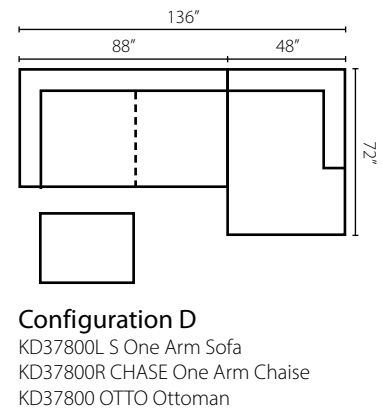

Patterns 19000

Shown in 48031 0000 and Sea World Marine. | Loose Back | Matching group available (page 20).

Pinecrest K87900

Loose Back | Matching group available (page 20).

Roan KD37800

Shown in Alcott Sand and Jakobe Dune. | Loose Back