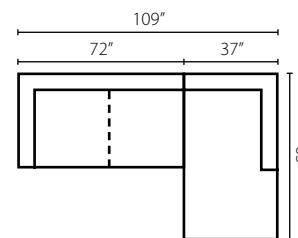

Configuration E
36330L S One Arm Sofa
36330R CHASE One Arm Chaise