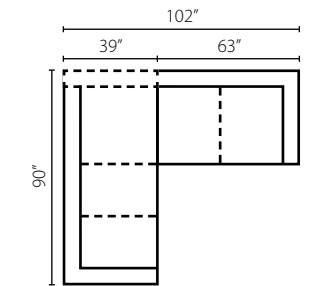

Configuration A
K28400L CRNS Corner Sofa
K28400R LS Loveseat