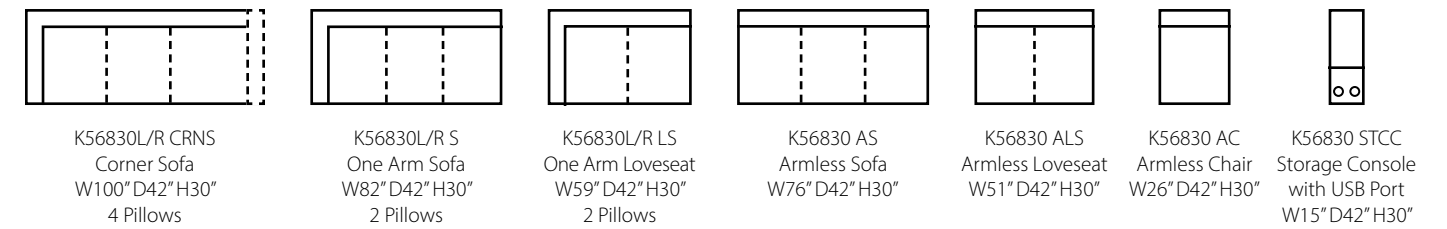

Shown in Tina Oyster.
Loose Back
Available as a sectional (page 53).

Cora K41200

Shown in Yahtzee Toast, Cache Denim, and Aluna Dusk. | Loose Back | Matching group available (page 49).

Findley K56830

Shown in Shambala Putty, Fancy Sapphire, and Midsummer Pacific. | Loose Back | Matching group available (page 49).