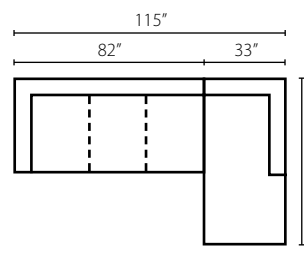

Configuration B
K32210L S One Arm Sofa
K32210R CHASE One Arm Chaise