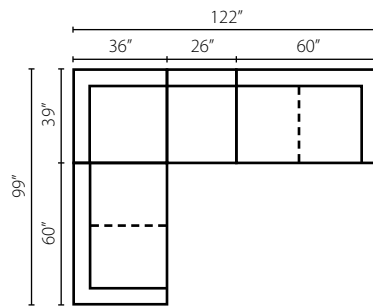

Configuration C
K12510L LS Loveseat
K12510 CORN Corner
K12510 AC Armless Chair
K12510R LS Loveseat