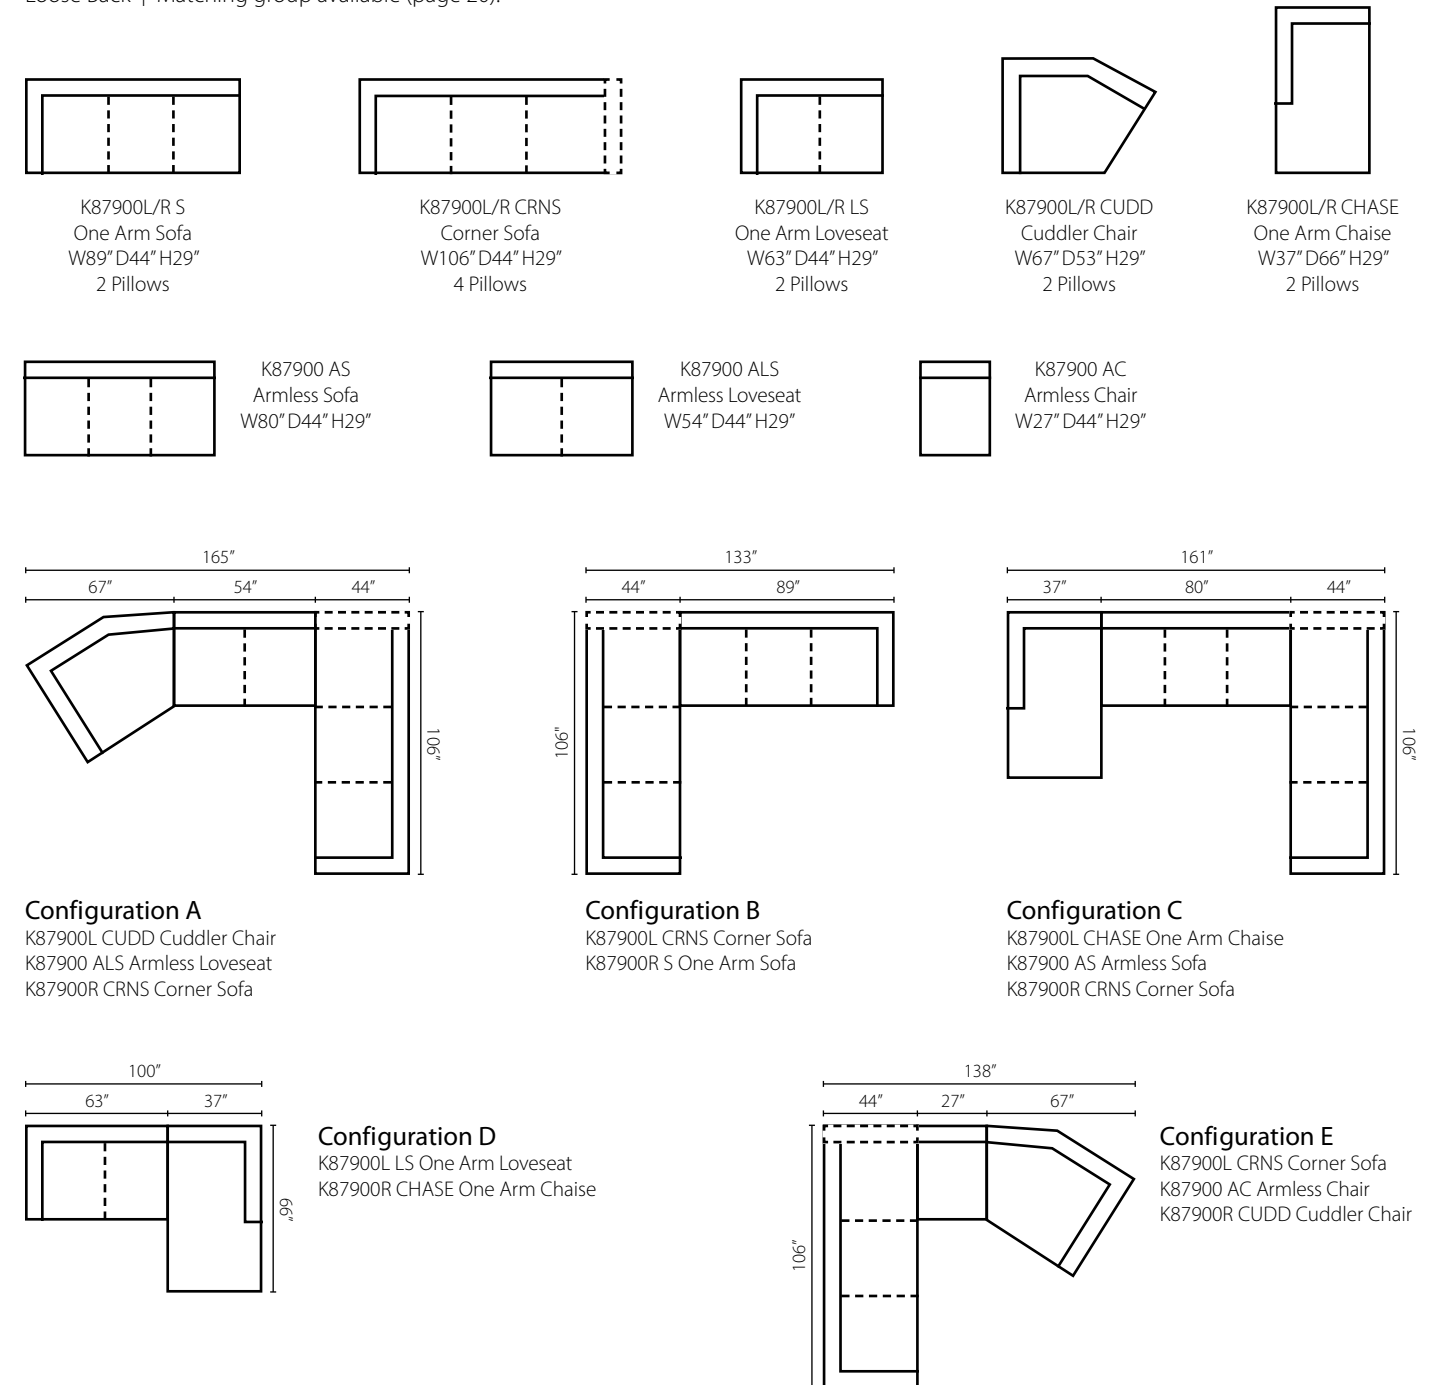

Patterns 19000

Shown in 48031 0000 and Sea World Marine. | Loose Back | Matching group available (page 20).

Pinecrest K87900

Loose Back | Matching group available (page 20).

Roan KD37800

Shown in Alcott Sand and Jakobe Dune. | Loose Back