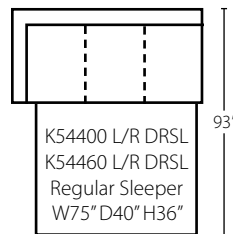

K54400 L/R DRSL
K54460 L/R DRSL
Regular Sleeper
W75" D40" H36"
1 Pillow