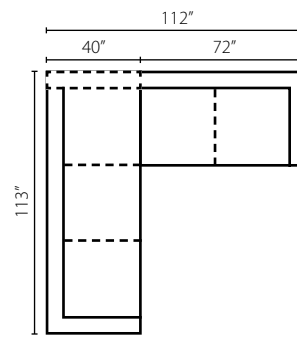

Configuration C
36330L CRNS Corner Sofa
36330R S One Arm Sofa