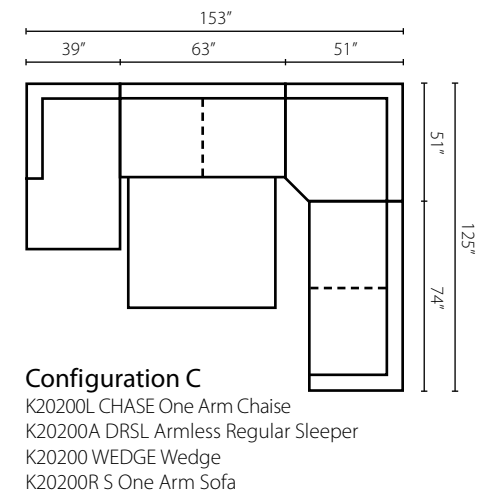

Shown in Porsche Smoke, **NEED**, and Empire Dove. | Loose Back