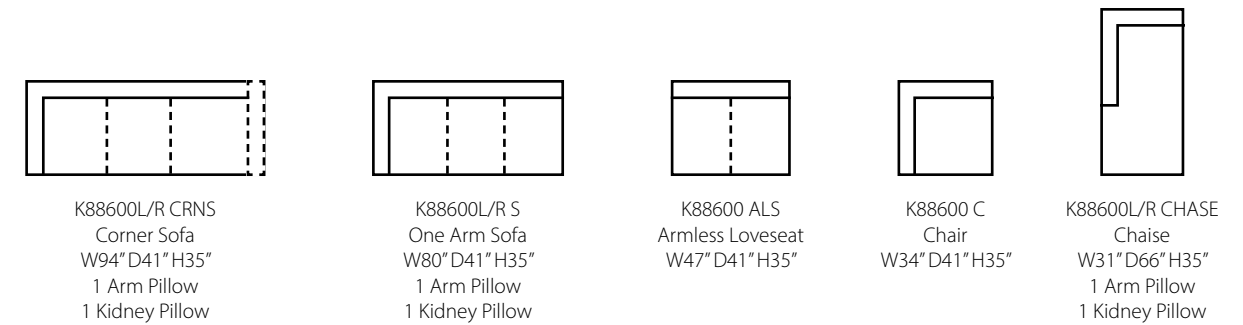

Configuration C
K79310L CRNS Corner Sofa
K79310R LS Loveseat

Configuration D
K79310L CRNS Corner Sofa
K79310 AS Armless Sofa
K79310R CUDD Cuddler Chair

Gus K88600

Loose Back

Configuration A
K88600L CRNS Corner Sofa
K88600R S Sofa