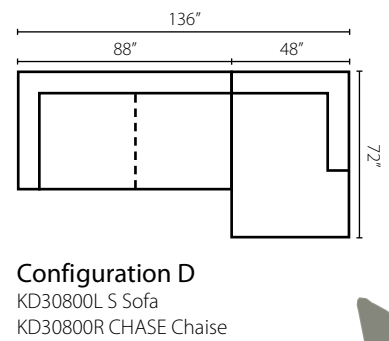

Shown in Nice Linen, Dignity Wool, and Kept Mocha. | Loose Back