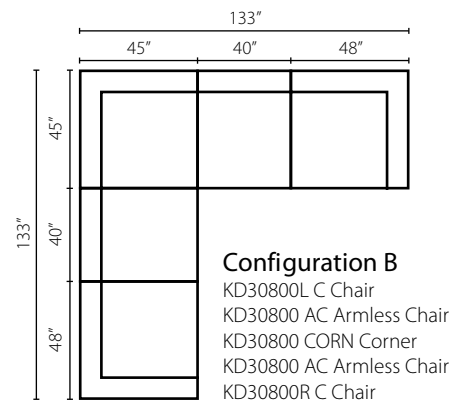

Shown in Nice Linen, Dignity Wool, and Kept Mocha. | Loose Back