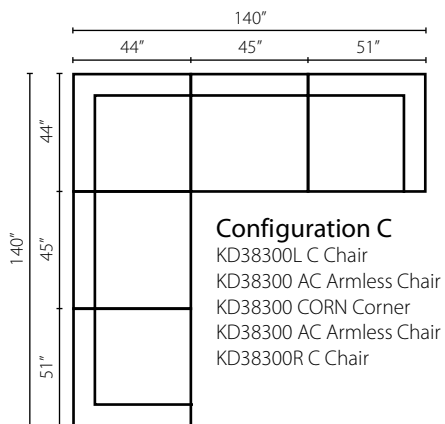

Lenny KD38300

Loomis K29000

92"