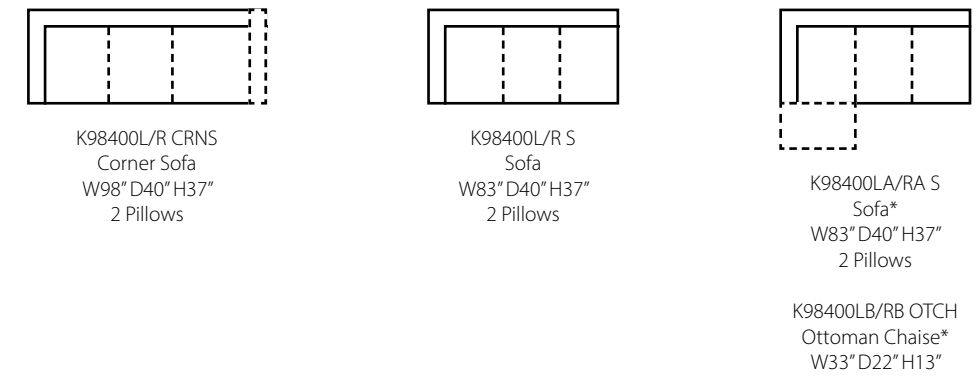

*Must be ordered together