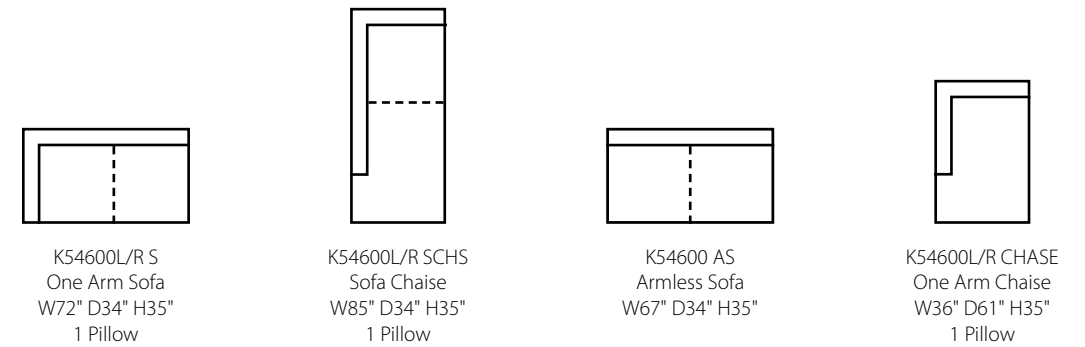

Configuration D
36330L LS One Arm Loveseat
36330R CRNS Corner Sofa

Configuration E
36330L S One Arm Sofa
36330R CHASE One Arm Chaise

Dawson K54600

Shown in Klein Quartz and Atari Merlot. | Loose Back | Leg Finishes: Brass, Bronze (shown), or Chrome