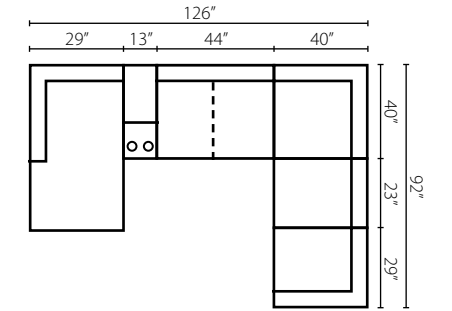

Configuration B
K50000L / K50060L CHASE Chaise
K50000 / K50060 STCC Storage Console w/ USB Port
K50000 / K50060 ALS Armless Loveseat
K50000 / K50060 CORN Corner
K50000 / K50060 AC Armless Chair
K50000R / K50060R C Chair