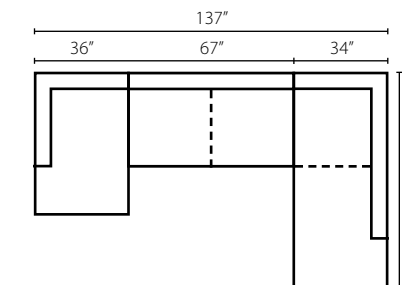

Configuration B
K54600L CHASE One Arm Chaise
K54600 AS Armless Sofa
K54600R SCHS Sofa Chaise