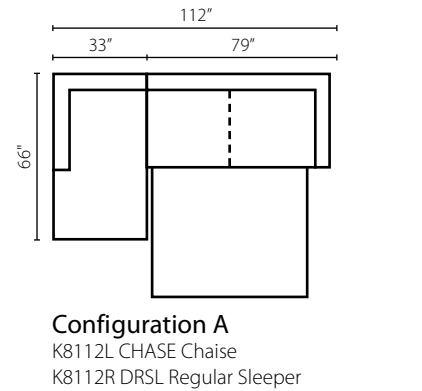

KoolGel plus!
cool. conforming. comfort.™

Track Arm K8322 ●

K8322 Sofa / Queen Sleeper: 87W x 41D x 37H (Overall) - 77W x 24D x 21H (Seat)

K8322 Extra Large Sofa

94W x 41D x 37H (Overall)
84W x 24D x 21H (Seat)

K8322 Studio Sofa

81W x 41D x 37H (Overall)
71W x 24D x 21H (Seat)

K8322 Apartment Sofa

72W x 41D x 37H (Overall)
62W x 24D x 21H (Seat)

K8322 Loveseat

61W x 41D x 37H (Overall)
51W x 24D x 21H (Seat)

K8322 Chair

35W x 41D x 37H (Overall)
25W x 24D x 21H (Seat)

K8322 Swivel Chair

35W x 41D x 37H (Overall)
25W x 24D x 21H (Seat)

K8 Ottoman

32W x 24D x 20H (Overall)

Sofa shown in Perkins Sky and Maya Indigo.
Chair shown in Macc Vanilla.
Loose Back

Shown as K8322: Track Arm with T Cushion and KoolGel Plus Cushion

Rolled Arm K8112

koolGEL plus!
cool. conforming. comfort.™

Shown in Perkins Pecan and Skoopa Tango. | Loose Back | *Shown as K8112: Rolled Arm with Box Cushion and KoolGel Plus Cushion*