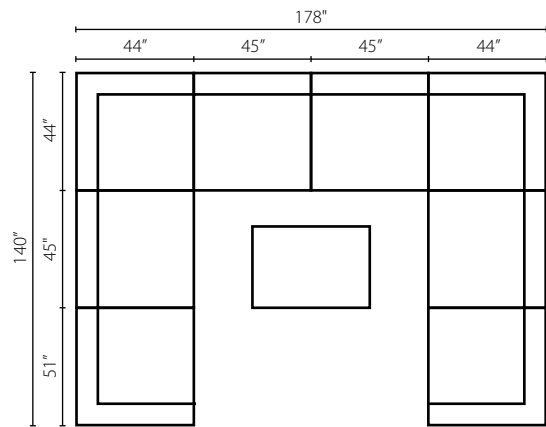

KD38300 AC Armless Chair
W45" D44" H34"

KD38300 CORN Corner
W44" D44" H34"
1 Pillow

KD38300 OTTO Ottoman
W45" D32" H20"

Loomis K29000

Shown in Dumdum Stone. | Loose Back | Matching group available (page 8).