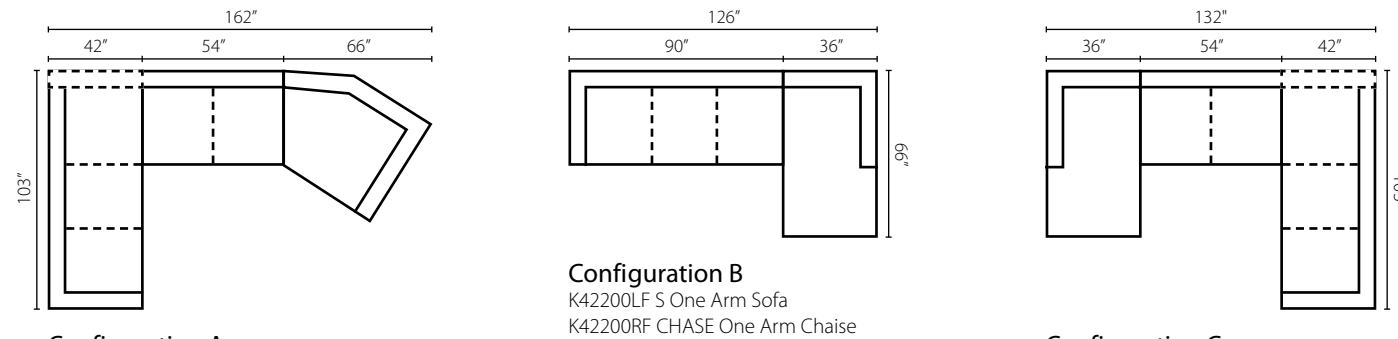

Shown in Frenzy Brindle. | Attached Back | Also available without fringe as K42200. | Matching group available (page 25).