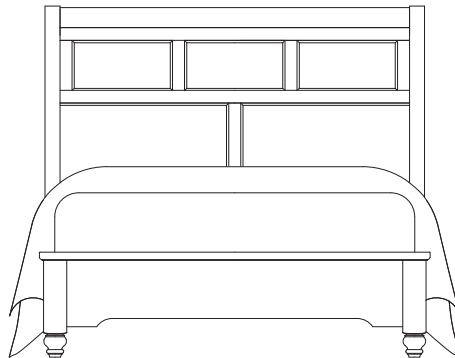

MADE IN USA

A. Mansion Bed

- 559 Mansion Headboard, 5/0
69³/₈ x 3¹/₂ x 62
- 955 Mansion Footboard, 5/0
69³/₈ x 4¹/₈ x 25
- 722 Wood Rails, 5/0 & 6/6
includes 5 slats/1 leg
82 x 1 x 7³/₄

- 669 Mansion Headboard, 6/6
86³/₈ x 3¹/₂ x 62
- 966 Mansion Footboard, 6/6
86³/₈ x 4¹/₈ x 25
- 722 Wood Rails, 5/0 & 6/6
includes 5 slats/1 leg
82 x 1 x 7³/₄

MS-MS1 Metal Support Slats
set of 2 for use w/king beds
49 x 3¹/₄ x 9

or

MS-MS2 Metal Support Slats
set of 3 for use w/king beds
49 x 3¹/₄ x 9

D. -115 Chest

5 Drawers
42 x 19¹/₄ x 51³/₄

B. Sleigh Bed

- 553 Sleigh Headboard, 5/0
63¹/₄ x 6¹/₂ x 58¹/₂
- 155 Low Profile Footboard, 5/0
65¹/₈ x 4³/₄ x 17¹/₂
- 922 Wood Rails, 5/0 & 6/6
includes 5 slats/1 leg
82 x 1 x 5³/₄