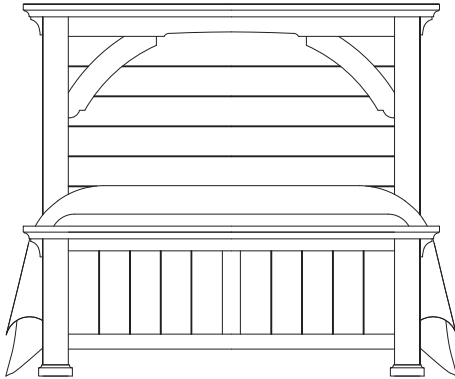

The sleigh bed offers an old world charm with its shaped bed post and heavy cap rail while the mansion bed drifts towards a more relaxed rustic feel featuring corbel overlays and curved top cap rail.

King Sleigh Storage Bed
- 663 Sleigh Headboard
- 066B Storage Footboard - 2 Drawers
- 502 Storage Bed Rails
- 666T Slat Roll

MADE IN USA

A. Mansion Bed

- 559 Mansion Headboard, 5/0
69³/₈ x 3¹/₂ x 62
- 955 Mansion Footboard, 5/0
69³/₈ x 4¹/₈ x 25
- 722 Wood Rails, 5/0 & 6/6
includes 5 slats/1 leg
82 x 1 x 7³/₄

- 669 Mansion Headboard, 6/6
86³/₈ x 3¹/₂ x 62
- 966 Mansion Footboard, 6/6
86³/₈ x 4¹/₈ x 25
- 722 Wood Rails, 5/0 & 6/6
includes 5 slats/1 leg
82 x 1 x 7³/₄