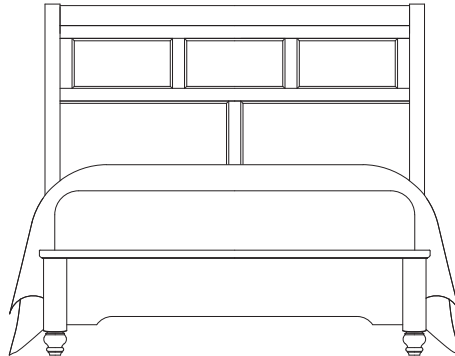

B. Sleigh Bed

- -553 Sleigh Headboard, 5/0
  63¹/₄ x 6¹/₂ x 58¹/₂
- -155 Low Profile Footboard, 5/0
  65¹/₈ x 4³/₄ x 17¹/₂
- -922 Wood Rails, 5/0 & 6/6
  includes 5 slats/1 leg
  82 x 1 x 5³/₄

- -663 Sleigh Headboard, 6/6
  80¹/₄ x 6¹/₂ x 58¹/₂
- -166 Low Profile Footboard, 6/6
  82¹/₈ x 4³/₄ x 17¹/₂
- -922 Wood Rails, 5/0 & 6/6
  includes 5 slats/1 leg
  82 x 1 x 5³/₄

MS-MS1 Metal Support Slats
set of 2 for use w/king beds
49 x 3¹/₄ x 9

or

MS-MS2 Metal Support Slats
set of 3 for use w/king beds
49 x 3¹/₄ x 9