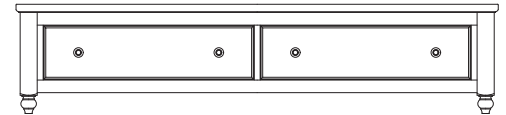

C. Storage Footboard

- -050B Storage Footboard, 5/0
  2 drawers
  64¹/₄ x 21¹/₄ x 18³/₈
- -502 Storage Bed Side Rails, 5/0 & 6/6
  82 x 1 x 11³/₄
  -TT-555T
  Slat Roll, 5/0

- -066B Storage Footboard, 6/6
  2 drawers
  81¹/₈ x 24¹/₄ x 18³/₈
- -502 Storage Bed Side Rails, 5/0 & 6/6
  82 x 1 x 11³/₄
  -TT-666T
  Slat Roll, 6/6