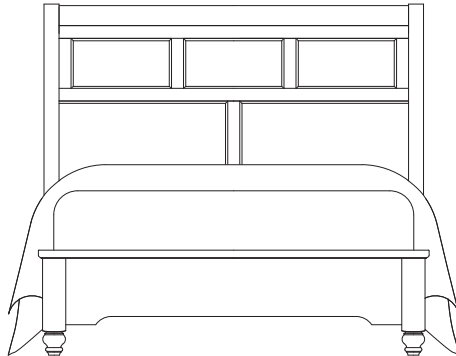

MS-MS1 Metal Support Slats
set of 2 for use w/king beds
49 x 3¹/₄ x 9

or

MS-MS2 Metal Support Slats
set of 3 for use w/king beds
49 x 3¹/₄ x 9

D. -115 Chest

5 Drawers
42 x 19¹/₄ x 51³/₄

B. Sleigh Bed

- 553 Sleigh Headboard, 5/0
63¹/₄ x 6¹/₂ x 58¹/₂
- 155 Low Profile Footboard, 5/0
65¹/₈ x 4³/₄ x 17¹/₂
- 922 Wood Rails, 5/0 & 6/6
includes 5 slats/1 leg
82 x 1 x 5³/₄