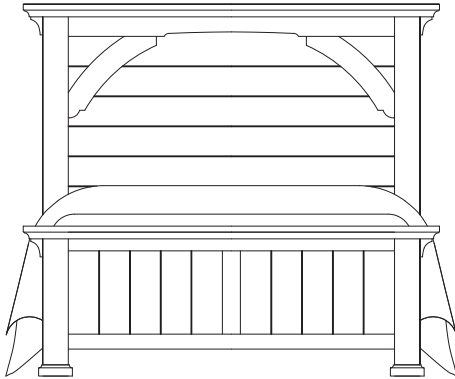

Vista

772 Grey Oak Finish

MADE IN USA

A. Mansion Bed

- -559 Mansion Headboard, 5/0
  69³/₈ x 3¹/₂ x 62
- -955 Mansion Footboard, 5/0
  69³/₈ x 4¹/₈ x 25
- -722 Wood Rails, 5/0 & 6/6
  includes 5 slats/1 leg
  82 x 1 x 7³/₄

- -669 Mansion Headboard, 6/6
  86³/₈ x 3¹/₂ x 62
- -966 Mansion Footboard, 6/6
  86³/₈ x 4¹/₈ x 25
- -722 Wood Rails, 5/0 & 6/6
  includes 5 slats/1 leg
  82 x 1 x 7³/₄

MS-MS1 Metal Support Slats
set of 2 for use w/king beds
49 x 3¹/₄ x 9

or

MS-MS2 Metal Support Slats
set of 3 for use w/king beds
49 x 3¹/₄ x 9