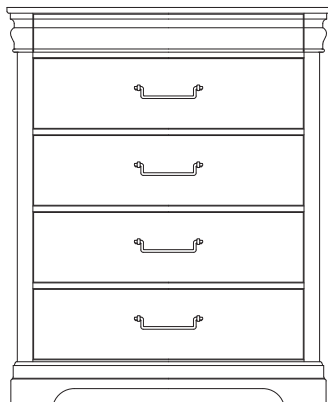

D. -115 Chest

5 Drawers
42 x 19¹/₄ x 51³/₄