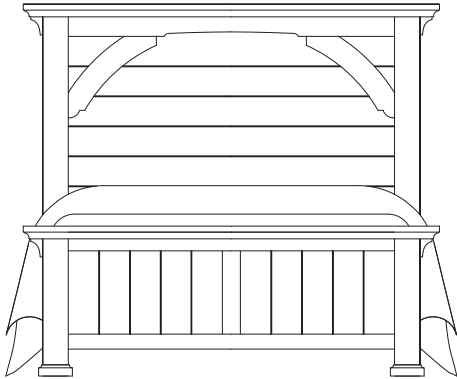

MADE IN USA

A. Mansion Bed

- -559 Mansion Headboard, 5/0
  69³/₈ x 3¹/₂ x 62
- -955 Mansion Footboard, 5/0
  69³/₈ x 4¹/₈ x 25
- -722 Wood Rails, 5/0 & 6/6
  includes 5 slats/1 leg
  82 x 1 x 7³/₄

- -669 Mansion Headboard, 6/6
  86³/₈ x 3¹/₂ x 62
- -966 Mansion Footboard, 6/6
  86³/₈ x 4¹/₈ x 25
- -722 Wood Rails, 5/0 & 6/6
  includes 5 slats/1 leg
  82 x 1 x 7³/₄

MS-MS1 Metal Support Slats
set of 2 for use w/king beds
49 x 3¹/₄ x 9

or

MS-MS2 Metal Support Slats
set of 3 for use w/king beds
49 x 3¹/₄ x 9