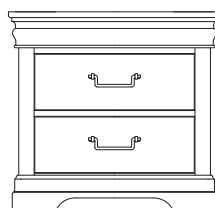

E. -226 Nightstand

2 Drawers
28 x 16¹/₄ x 26³/₄