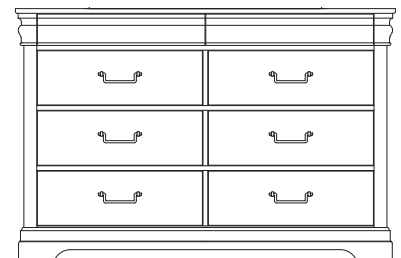

G. -002 Dresser

8 Drawers
60 x 19¹/₄ x 40¹/₄