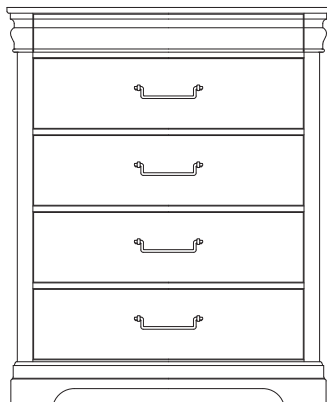

D. -115 Chest

5 Drawers
42 x 19¹/₄ x 51³/₄

E. -226 Nightstand

2 Drawers
28 x 16¹/₄ x 26³/₄