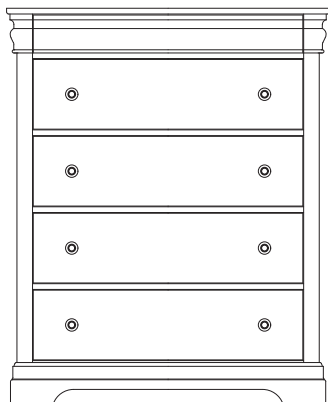

King Mansion Storage Bed
- 669 Mansion Headboard
- 066B Storage Footboard - 2 Drawers
- 502 Storage Rails
- 666T Slat Roll

Burnished Brass Drawer Pull

Hidden Felt Lined Jewelry Drawer

- 115 Chest
5 Drawers

MADE IN USA

A. Mansion Bed

- 559 Mansion Headboard, 5/0
69³/₈ x 3¹/₂ x 62
- 955 Mansion Footboard, 5/0
69³/₈ x 4¹/₈ x 25
- 722 Wood Rails, 5/0 & 6/6
includes 5 slats/1 leg
82 x 1 x 7³/₄

- 669 Mansion Headboard, 6/6
86³/₈ x 3¹/₂ x 62
- 966 Mansion Footboard, 6/6
86³/₈ x 4¹/₈ x 25
- 722 Wood Rails, 5/0 & 6/6
includes 5 slats/1 leg
82 x 1 x 7³/₄

MS-MS1 Metal Support Slats
set of 2 for use w/king beds
49 x 3¹/₄ x 9

or

MS-MS2 Metal Support Slats
set of 3 for use w/king beds
49 x 3¹/₄ x 9

D. -115 Chest

5 Drawers
42 x 19¹/₄ x 51³/₄

B. Sleigh Bed

- 553 Sleigh Headboard, 5/0
63¹/₄ x 6¹/₂ x 58¹/₂
- 155 Low Profile Footboard, 5/0
65¹/₈ x 4³/₄ x 17¹/₂
- 922 Wood Rails, 5/0 & 6/6
includes 5 slats/1 leg
82 x 1 x 5³/₄