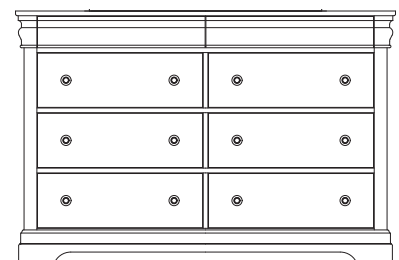

G. -002 Dresser

8 Drawers
60 x 19¹/₄ x 40¹/₄