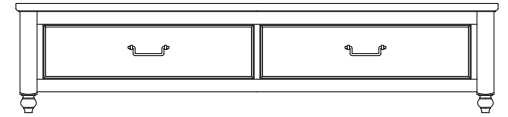

C. Storage Footboard

- -050B Storage Footboard, 5/0
  2 drawers
  64¹/₄ x 21¹/₄ x 18³/₈
- -502 Storage Bed Side Rails, 5/0 & 6/6
  82 x 1 x 11³/₄
  -TT-555T
  Slat Roll, 5/0

- -066B Storage Footboard, 6/6
  2 drawers
  81¹/₈ x 24¹/₄ x 18³/₈
- -502 Storage Bed Side Rails, 5/0 & 6/6
  82 x 1 x 11³/₄
  -TT-666T
  Slat Roll, 6/6