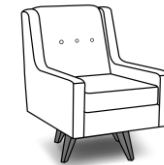

4610 Series - Ezra