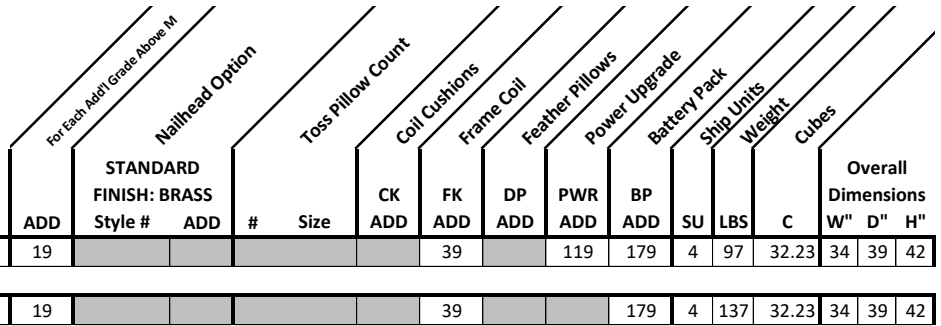

East

We do our best to provide the most accurate dimensions. However, as with all handcrafted products, dimensions are approximate.

ACCENTS
October 17, 2022

1930R Series
1930H Series - Carolynne
Type 1, 6, 11, 14 & 22 Fabric

1930ALR Series
1930HAL Series - Leonard
Type 10, 25 & 27 All Leather

Style Number and Description	C	D	E	F	G	H	I	J	K	L	M	ADD	STANDARD FINISH: BRASS		Size	CK ADD	FK ADD	DP ADD	PWR ADD	BP ADD	SU	LBS	C	Overall Dimensions			
													Style #	ADD										#	W"	D"	H"
193031R Motion Chair	1099	1099	1119	1129	1139	1149	1169	1179	1189	1199	1209	19					39		119	179	4	97	32.23	34	39	42	
193031H Motion Chair	1339	1339	1359	1379	1389	1399	1419	1429	1449	1459	1469	19					39			179	4	137	32.23	34	39	42	

Style Number and Description	Select Choice		Style #	ADD	#	Size	ADD	ADD	ADD	ADD	ADD	SU	LBS	C	W"	D"	H"					
1931ALR Motion Chair	2079	2309											39		119	179	4	109	32.23	34	39	42
19331HL Motion Chair	2319	2549											39			179	4		32.23	34	39	42

H = Power Tilt Headrest & Lumbar

FEATURES
Toss Pillow Types Available: Not available
Backs: Webbing with Sinuous Wire Support, Semi-Attached, Poly Fiber fill with Zipper Access
Seats: Sinuous Wire Support, Block Foam with Poly Fiber wrap
Legs: Front: 3.5" x 4"; Back: 3" x 4", Tapered Screw-In wood

Please refer to England Catalog or www.Englandfurniture.com for additional product information