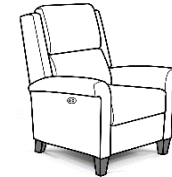

FEATURES

- **Toss Pillow Types Available:** Not available
- **Backs:** Webbing with Sinuous Wire Support, Attached, Poly Fiber Fill with Zipper Access
- **Seats:** Sinuous Wire Support, Block Foam with Poly Fiber cap
- **Legs:** Front: 1.875" x 3" x 5"; Back: 2" x 3.188" x 3.75", Screw-In wood

8W00 Series - Wright

8X00 Series - Arden

Type 1, 6, 11, 14 & 22 Fabric

Style Number and Description	C	D	E	F	G	H	I	J	K	L	M	ADD	Style #	ADD	#	Size	CK ADD	FK ADD	DP ADD	PWR ADD	BP ADD	SU	LBS	C	Overall Dimensions W" D" H"		
8X04 Chair	699	709	719	739	749	759	779	789	809	819	839	19					29	39				4	62	30.63	35	36	42

8X20 Series - Arden

Type 4 & 16 Fabric

Style Number and Description	C	D	E	F	G	H	I	J	K	L	M	ADD	Style #	ADD	#	Size	CK ADD	FK ADD	DP ADD	PWR ADD	BP ADD	SU	LBS	C	Overall Dimensions W" D" H"		
8X24 Chair	789	799	819	829	839	859	869	889	899	919	929	19					29	39				4	62	30.63	35	36	42

FEATURES

- **Toss Pillow Types Available:** Not available
- **Backs:** Sinuous Wire Support, Attached, Block Foam with Poly Fiber cap
- **Seats:** Sinuous Wire Support, Block Foam with Poly Fiber wrap, Ventilated, Reversible
- **Legs:** 5.5", Turned Screw-In wood