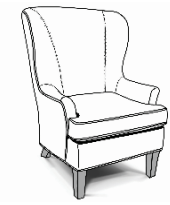

4530AL/4530ALN Series - Luther

FEATURES
Toss Pillow Types Available: Not available
Backs: Sinuous Wire Support, Attached, Block Foam with Poly Fiber wrap
Seats: Sinuous Wire Support, Block Foam with Poly Fiber wrap, Ventilated, Non-Reversible
Legs: Front: 2.5" x 7.125"; Back 2" x 7.125", Pyramid Screw-In wood

4540/4540N Series - Smith

Type 1, 6, 11, 14 & 22 Fabric

Style Number and Description	C	D	E	F	G	H	I	J	K	L	M	ADD	FINISH: SILVER		#	Size	CK ADD	FK ADD	DP ADD	PWR ADD	BP ADD	SU	LBS	C	Overall Dimensions		
													Style #	ADD											W"	D"	H"
4544 Chair	729	739	759	769	789	799	819	829	839	859	869	19	4544N	29				39				4	50	26.44	32	34	42