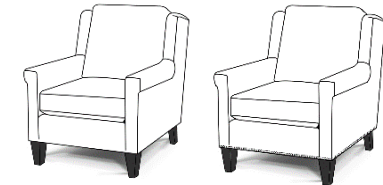

9H00/9H00N Series - Marley

FEATURES

- **Toss Pillow Types Available:** Not available
- **Backs:** Sinuous Wire Support, Semi-Attached, Block Foam with Poly Fiber wrap with Zipper Access
- **Seats:** Sinuous Wire Support, Block Foam with Poly Fiber wrap, Ventilated, Reversible
- **Legs:** Front: 2.875" x 1.5" x 6" H.; Back: 2.5" x 1.375" x 6" H.", Tapered Screw-In wood