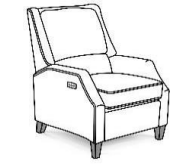

3050/3050AL Series - Holston

3350 Series - Henley

Type 1, 6, 11, 14 & 22 Fabric

Style Number and Description	C	D	E	F	G	H	I	J	K	L	M	ADD	Style #	ADD	#	Size	CK	FK	DP	PWR	BP	SU	LBS	C	Overall Dimensions W" D" H"			
																	ADD	ADD	ADD	ADD	ADD				W"	D"	H"	
3350-69 Swivel Chair	669	679	699	709	729	739	749	769	779	799	809	19											3	64	19.97	29	34	35

FEATURES

- **Toss Pillow Types Available:** Not available
- **Backs:** Sinuous Wire Support, Semi-Attached, Block Foam with Poly Fiber fill with Zipper Access
- **Seats:** Sinuous Wire Support, Block Foam with Poly Fiber wrap, Ventilated, Reversible
- **Legs:** Swivel base with finished wood legs