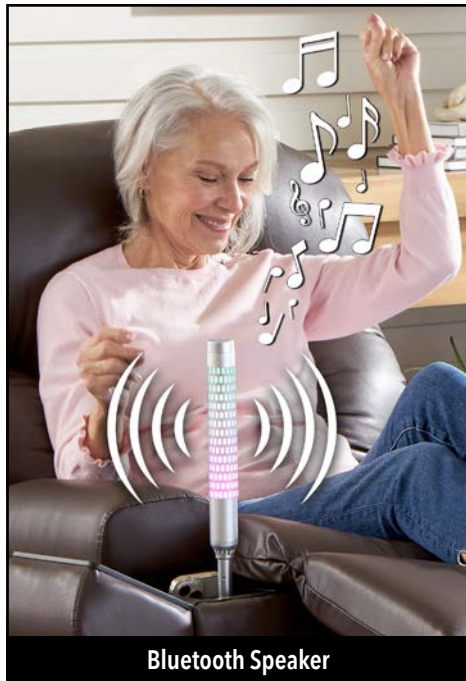

Elevate Your Wellness & Comfort

WITH AVAILABLE POWER PORT ACCESSORIES FOR THE **UC472, UC477, UC566 & UC576**