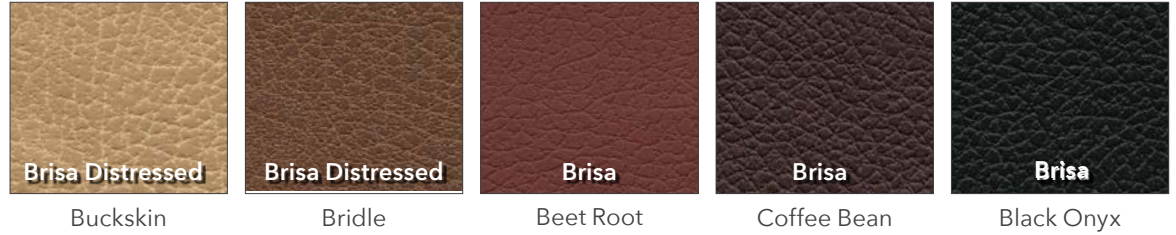

Water – Timeless shades that represent the depths found in the open seas.