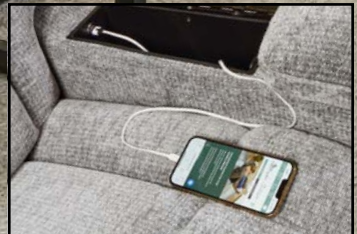

LED Reading Light

Removable Butler Table

USB Charging Port

Cup Holder

Smartphone Charger

ONE CHAIR STYLE, TWO SIZES, FIVE ADJUSTABLE COMFORT ZONES

5 Comfort Zones create the ultimate wellness comfort experience with our patented "Eclipse Tilt" and Stellar Positioning. Enjoy full-body support, including headrest and lumbar alignment, for effortless feet elevation and pressure-free comfort in every position.