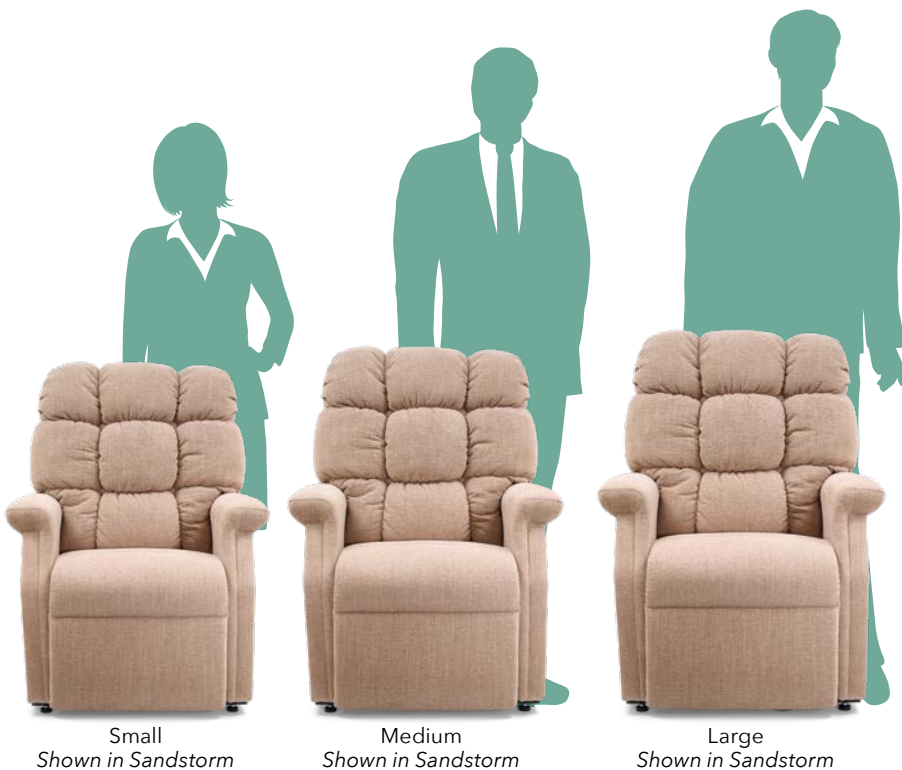

ONE CHAIR STYLE, THREE SIZES, ONE ADJUSTABLE COMFORT ZONE

AURORA UC480 Small, Medium & Large

1-Zone Comfort for Convenient Lift & Recline

The **AURORA** Power Lift Recliner combines timeless style with exceptional comfort. Featuring a supportive biscuit backrest and a plush, cushioned seat, it's designed for hours of relaxation. Available in three sizes, this recliner offers a seamless reclining experience with a simple two-button hand control, effortlessly transitioning you from sitting to reclining to standing—all while providing full-body support.