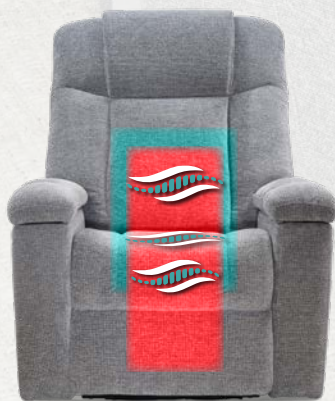

ONE CHAIR STYLE, TWO SIZES, FIVE ADJUSTABLE COMFORT ZONES

5 Comfort Zones create the ultimate wellness comfort experience with our patented "Eclipse Tilt" and Stellar Positioning. Enjoy full-body support, including headrest and lumbar alignment, for effortless feet elevation and pressure-free comfort in every position.

VENICE UC477 Medium & Large

5-Zone Comfort enhanced with Eclipse™ Tilt Technology & Stellar™ Positioning

Step into everyday luxury with the **VENICE** by UltraComfort™. Designed for total relaxation, the Venice features a generously padded seam back, plush chaise pad, and a sleek open-arm design that includes a built-in cup holder, hidden storage, a power port with a removable reading light and tray table, a wireless phone charger, and a USB port—all within arm's reach. For added wellness, Nirvana™ Swedish Air Massage with Far Infrared heat comes standard. Experience personalized comfort with our 5-Zone Comfort Zone system, enhanced with patented Eclipse Tilt Technology and Stellar Positioning. Effortlessly adjust the footrest, backrest, headrest, lumbar and tilt using the exclusive AutoDrive™ hand control.

Standard with Nirvana™ Swedish Air Massage & Far Infrared Heat.

Large

POSITIONING

Scan for video.

STELLAR™
POSITIONING

ECLIPSE™
TILT TECHNOLOGY

UC477
Quick Ship Fabrics