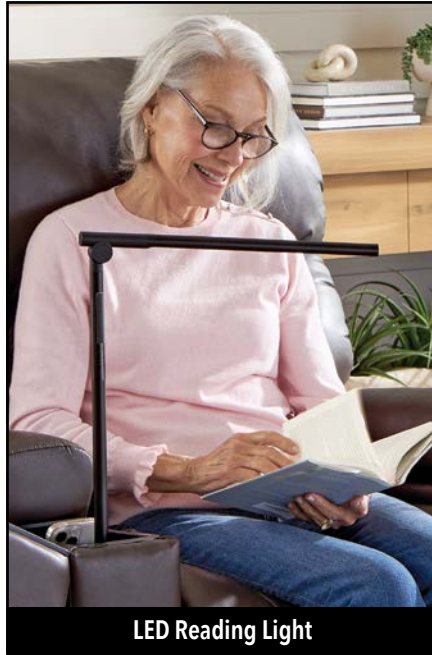

Elevate Your Wellness & Comfort

WITH AVAILABLE POWER PORT ACCESSORIES FOR THE **UC472, UC477, UC566 & UC576**