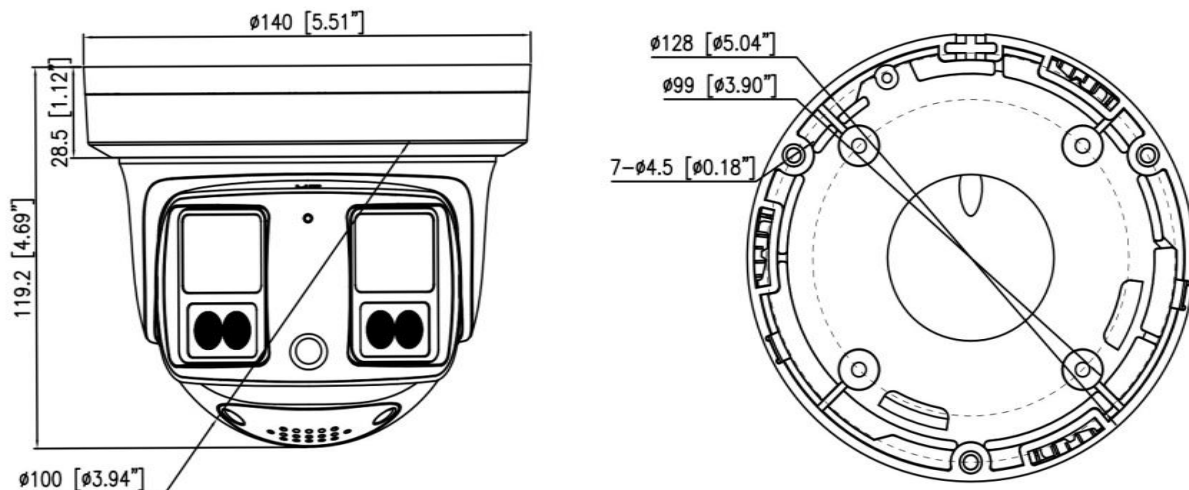

Dimensions (mm)

Accessories

Optional: