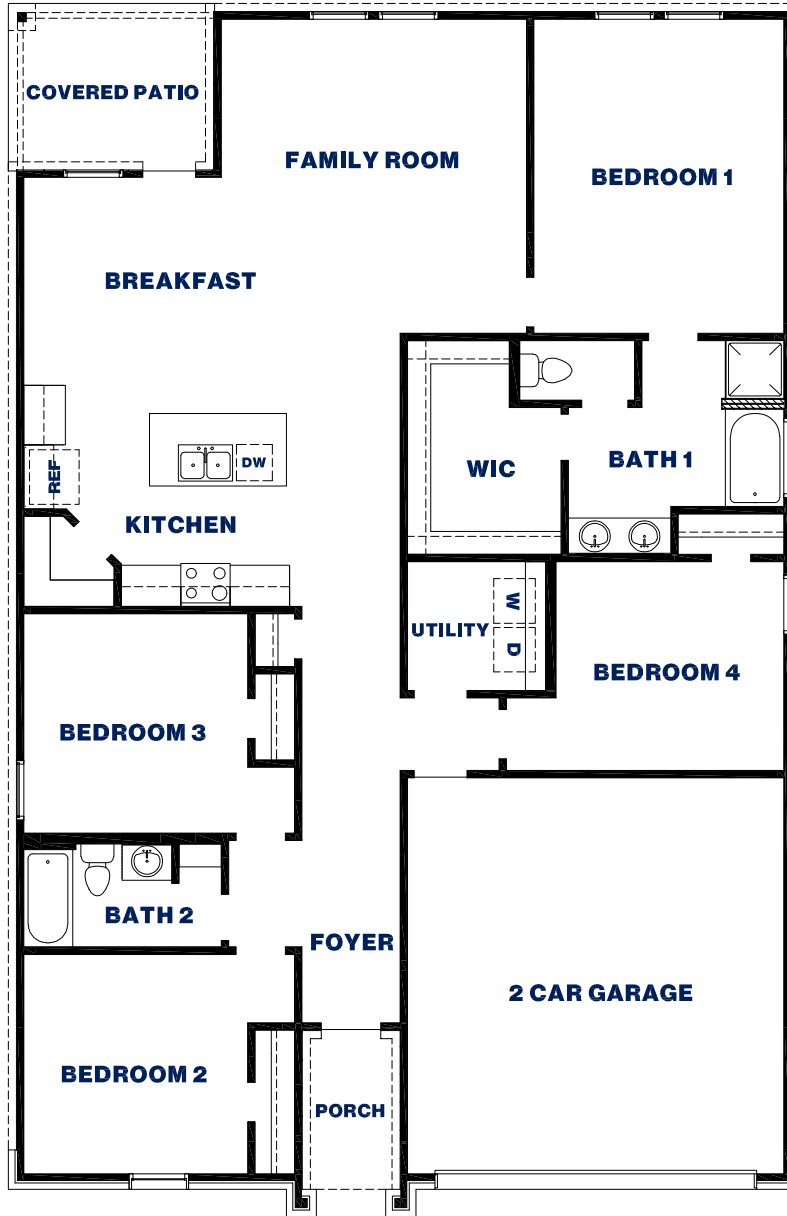

**Elevation A**

**Elevation B**

## **TEXAS CALI | E401**

[drhorton.com/houston](http://drhorton.com/houston)

DR. Horton is an Equal Housing Opportunity Builder. Home and community information, including pricing, included features, terms, availability and amenities, are subject to change and prior sale at any time without notice or obligation. Pictures, photographs, colors, features, and sizes are for illustration purposes only and will vary from the homes as built. Square footage dimensions are approximate.

**First Floor Plan**

**4 BED | 2 BATH | 2 CAR GARAGE | 1796 SF**