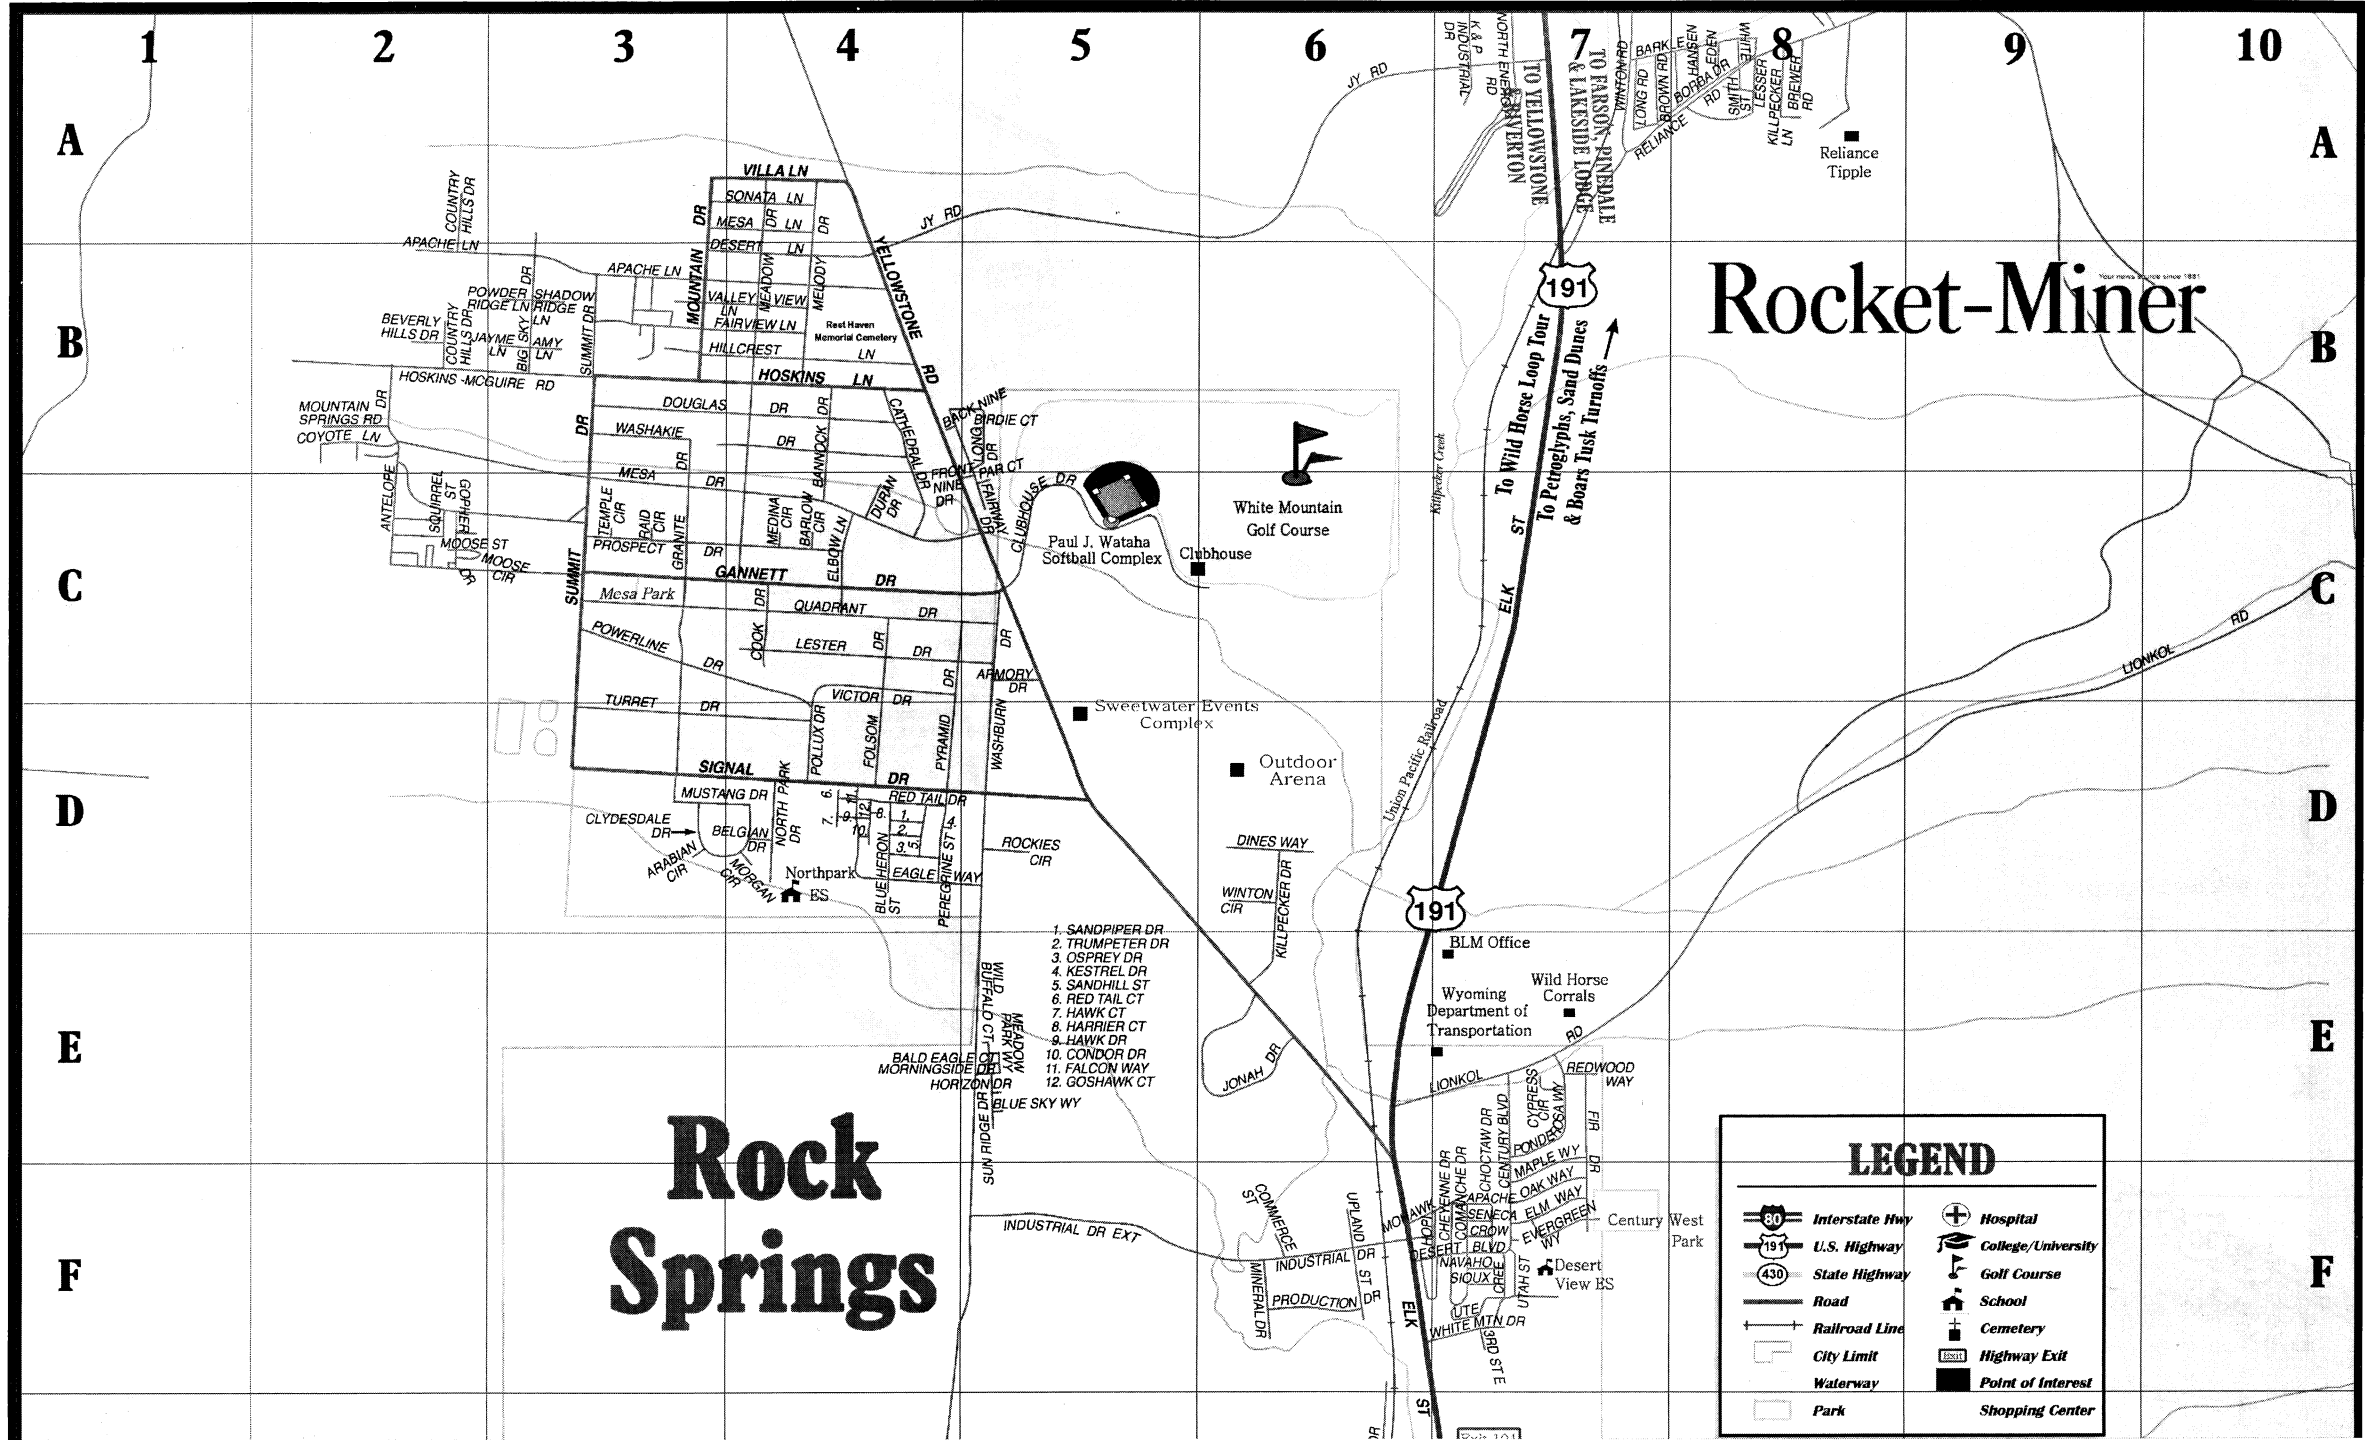

# Rock Springs CHAMBER

Sweetwater County  
**WYOMING**  
www.TourWyoming.com

TO GREEN RIVER, US HWY 191 SOUTH  
FLAMING GORGE & PURPLE SAGE

# Rocket-Miner

# Rock Springs

LEGEND			
	Interstate Hwy		Hospital
	U.S. Highway		College/University
	State Highway		Golf Course
	Road		School
	Railroad Line		Cemetery
	City Limit		Highway Exit
	Waterway		Point of Interest
	Park		Shopping Center