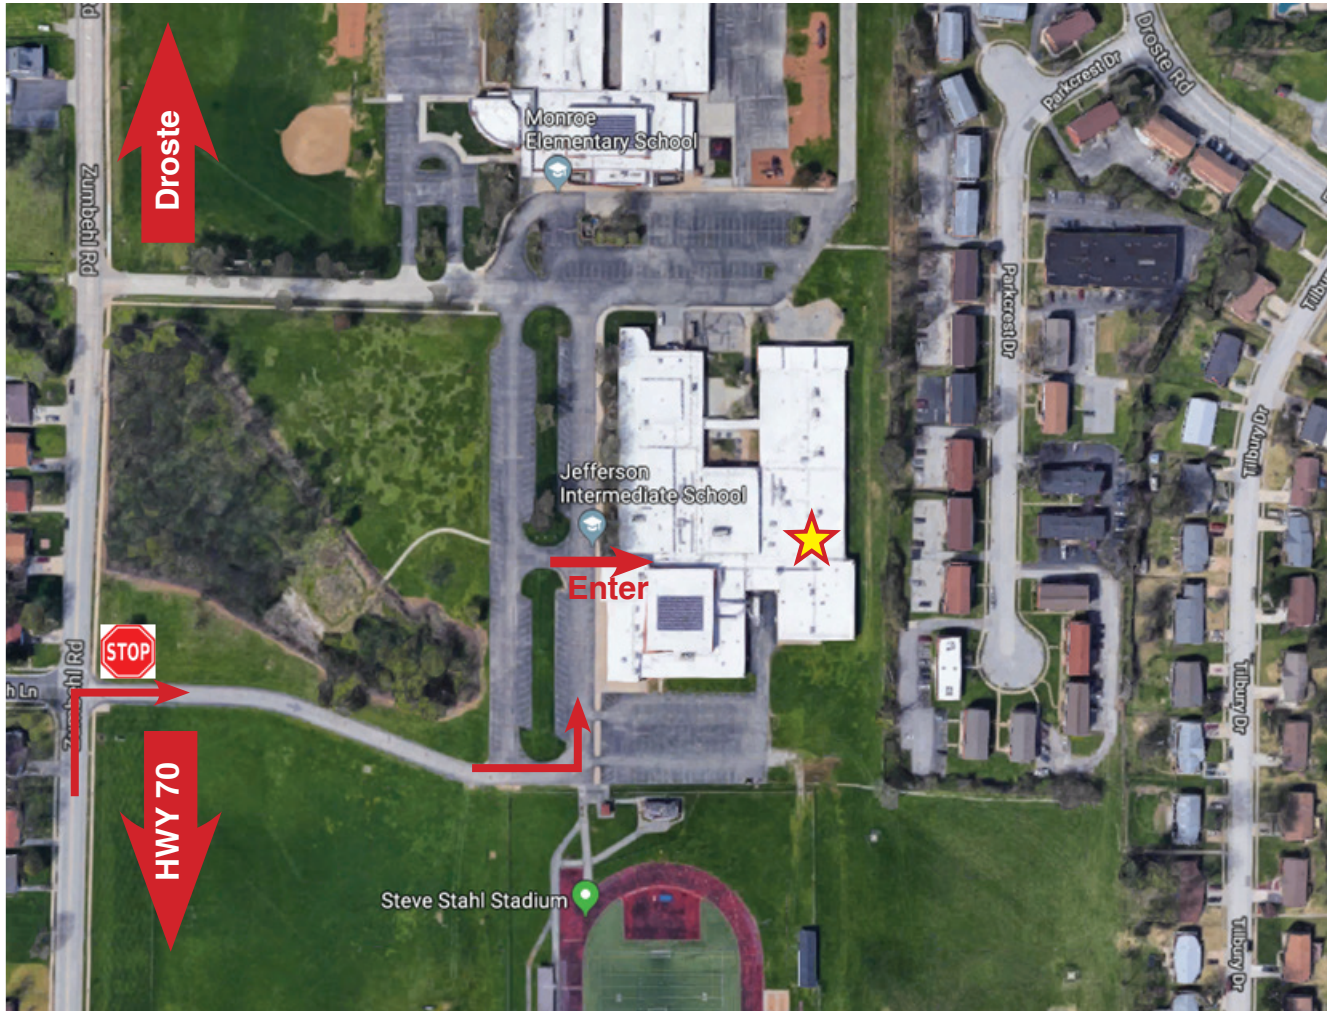

Jefferson Intermediate School
2660 Zumbuhl Road, St Charles MO
Room 307 A

Approximately .9 miles West of Hwy. 70.

Jefferson Intermediate School

2660 Zumbuhl Road, St Charles MO

Room 307 A

JEFFERSON MIDDLE SCHOOL