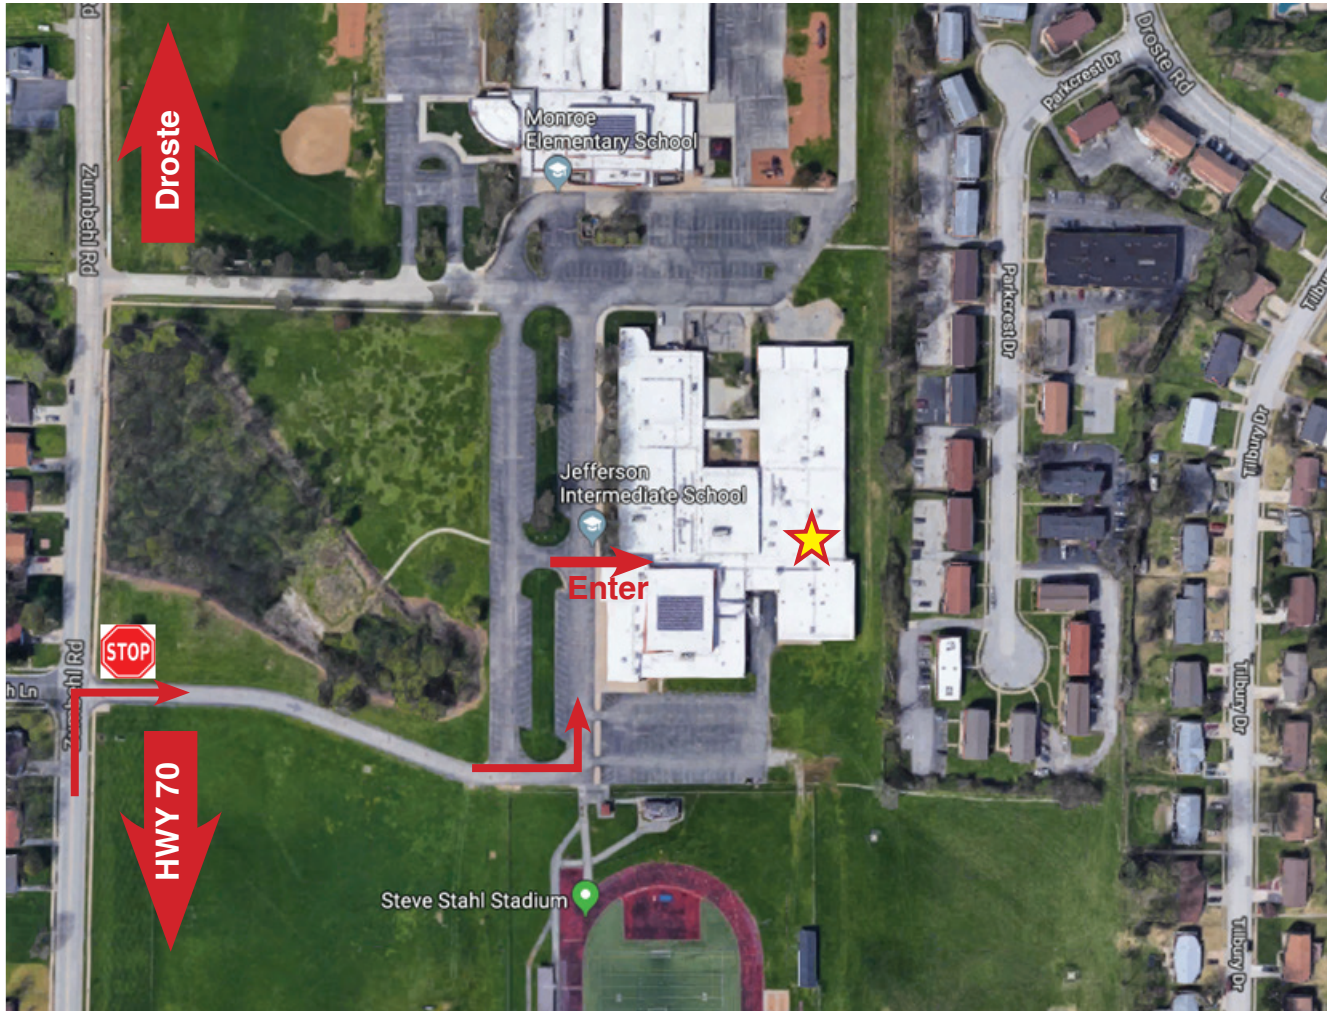

Jefferson Intermediate School
2660 Zumbuhl Road, St Charles MO
Library

Approximately .9 miles West of Hwy. 70.

Jefferson Intermediate School

2660 Zumbuhl Road, St Charles MO

Library