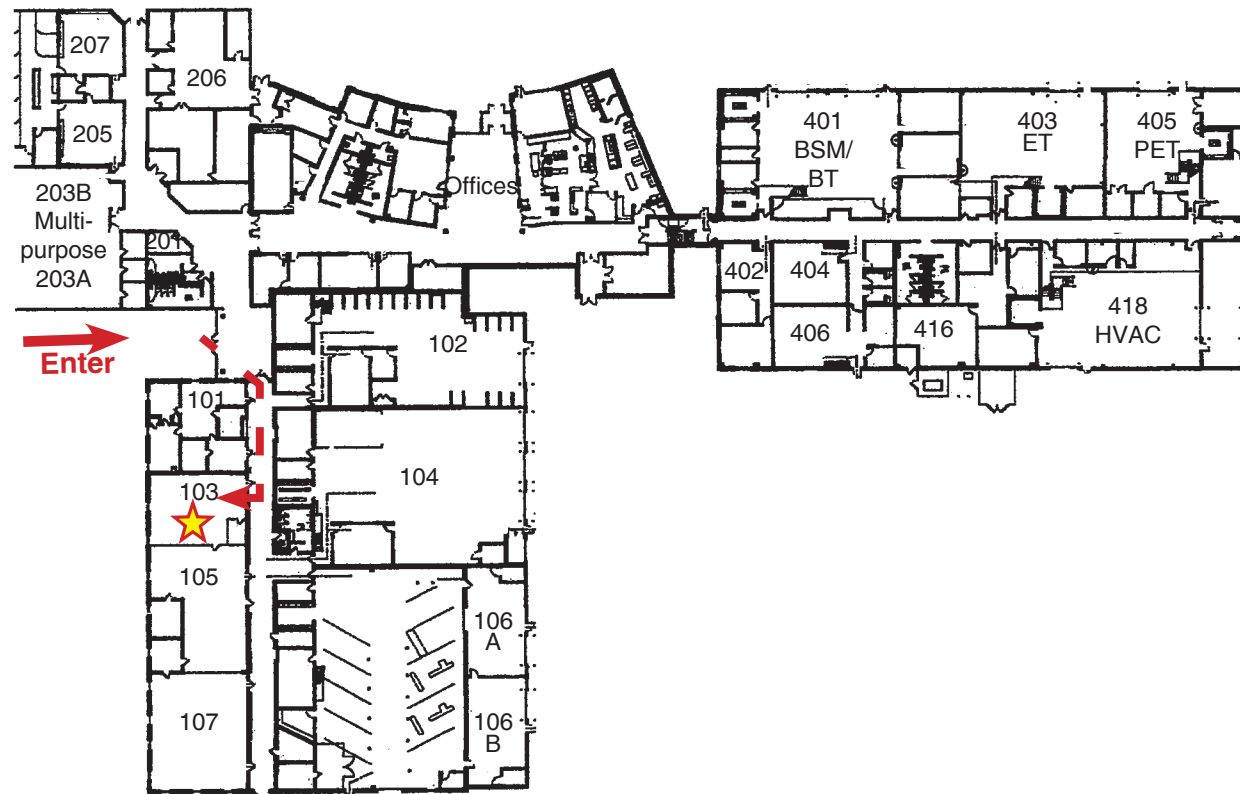

# Adult & Community Education / Lewis and Clark Career Center

2400 Zumbahl Road, St. Charles, 63301  
Room 103

*0.9 miles north of Highway 70*

You can enter the building through either of the main entrances although the south entrance is closest to the classroom. Once you enter the building, follow the black wall signs guiding you to the Adult Education Office-Room 101 Upon locating the Adult Education office, proceed two doors further on the right to room 103.

# Adult & Community Education / Lewis and Clark Career Center

2400 Zumbahl Road, St. Charles, 63301

**Room 103**

*0.9 miles north of Highway 70*

You can enter the building through either of the main entrances although the south entrance is closest to the classroom.

Once you enter the building, follow the black wall signs guiding you to the Adult Education Office-Room 101 Upon locating the Adult Education office, proceed two doors further on the right to room 103.