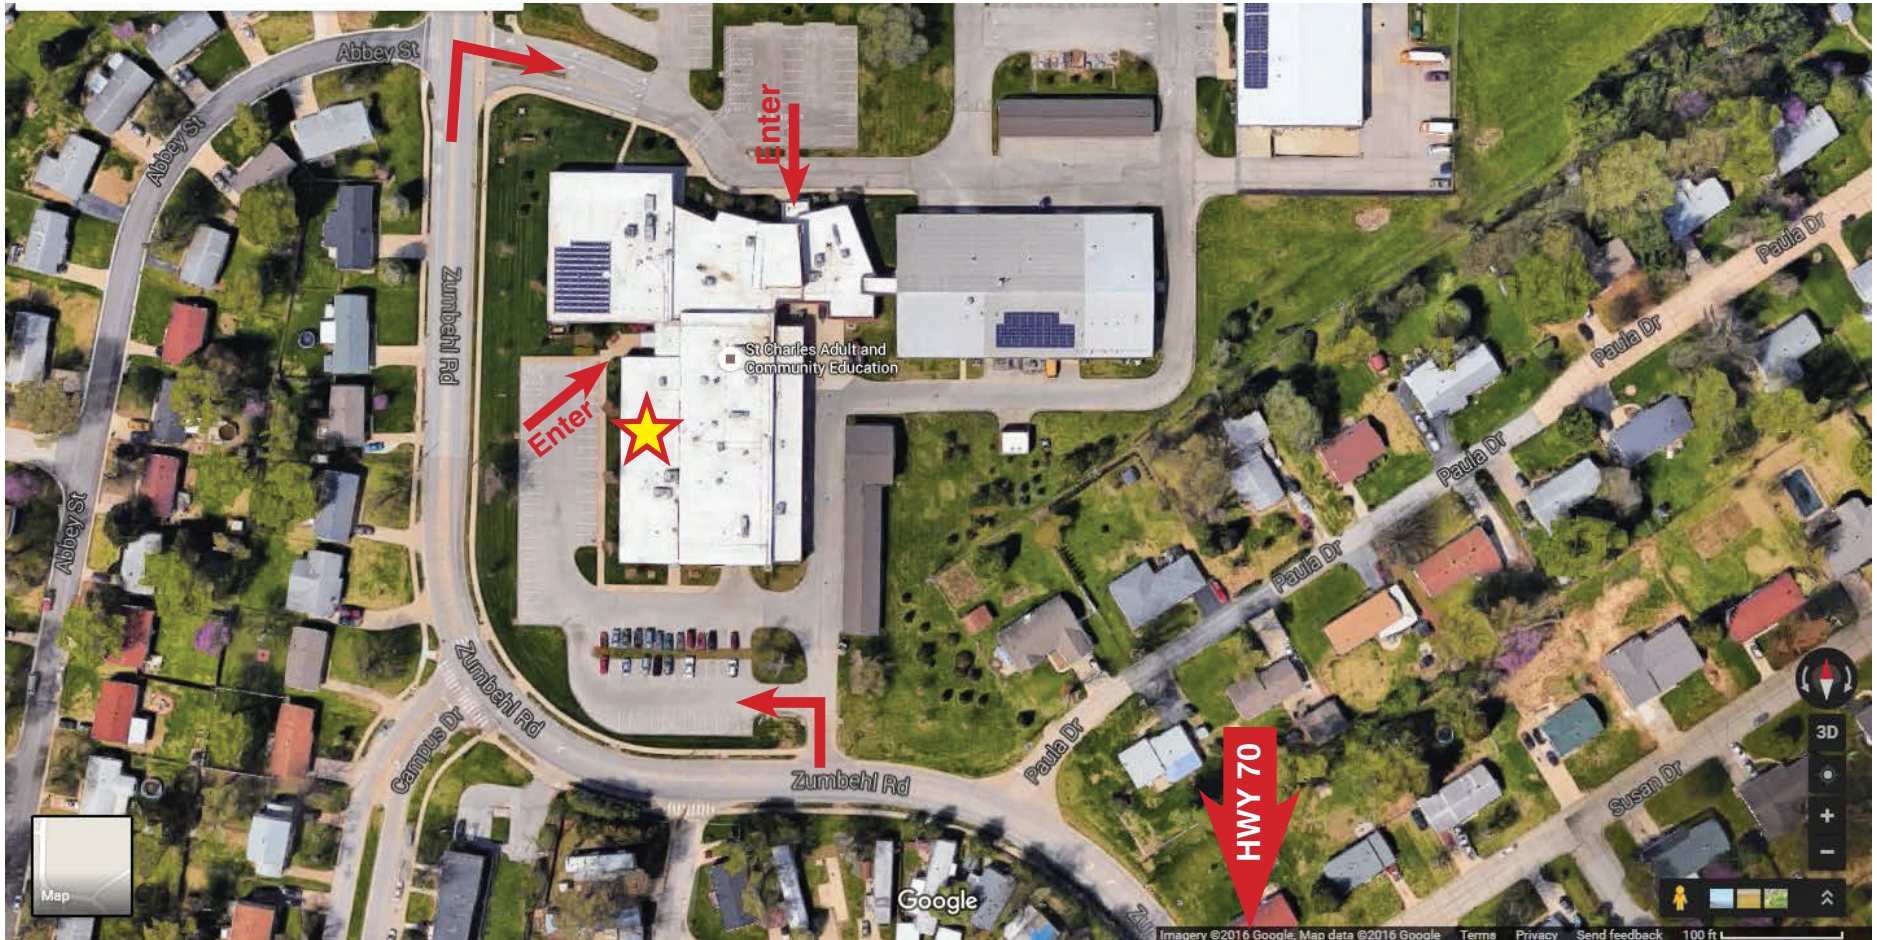

# Adult & Community Education / Lewis and Clark Career Center

2400 Zumbahl Road, St. Charles, 63301  
Room 103

*0.9 miles north of Highway 70*

You can enter the building through either of the main entrances although the south entrance is closest to the classroom. Once you enter the building, follow the black wall signs guiding you to the Adult Education Office-Room 101 Upon locating the Adult Education office, proceed two doors further on the right to room 103.

# Adult & Community Education / Lewis and Clark Career Center

2400 Zumbahl Road, St. Charles, 63301

**Room 103**

*0.9 miles north of Highway 70*

You can enter the building through either of the main entrances although the south entrance is closest to the classroom.