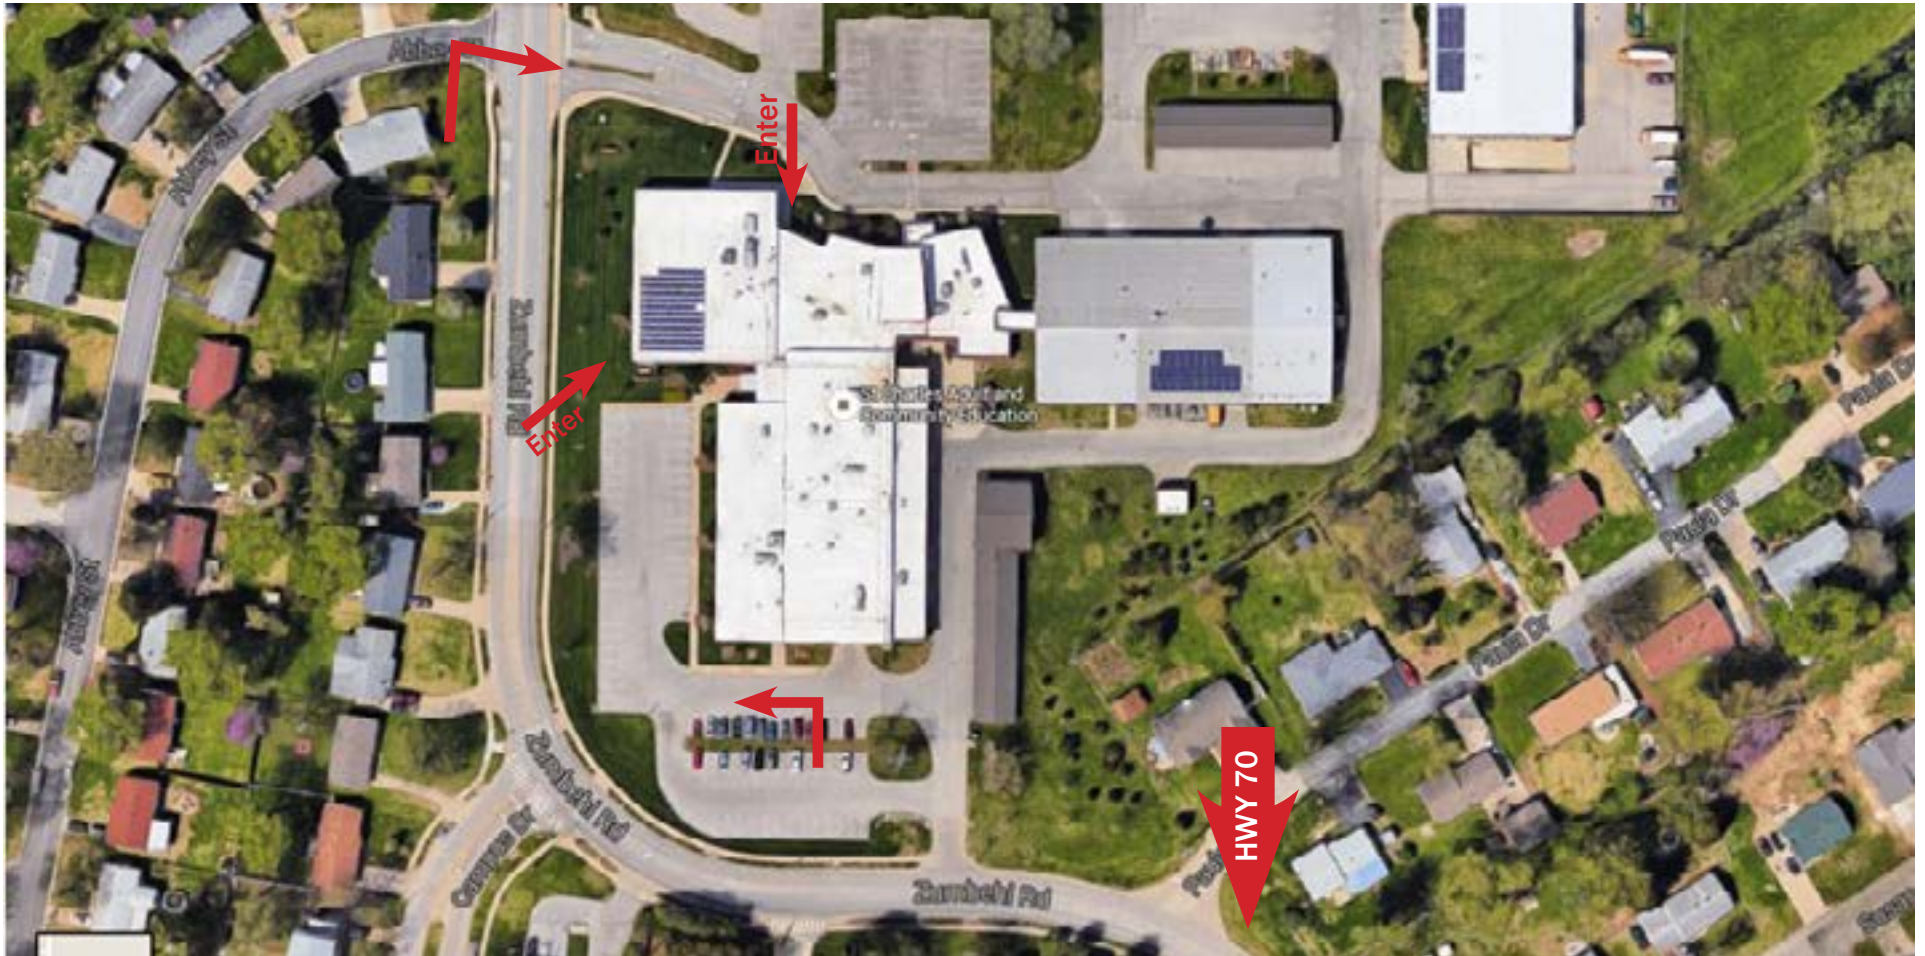

**Adult & Community Education / Lewis and Clark Career Center**  
2400 Zumbuhl Road, St. Charles, 63301  
**Classroom B205-HR0**

You may enter the building at either entry point marked on the map above. Inside the building you will find large black signs on the walls to guide you. Follow the directions to the multipurpose room. Once you are facing the multipurpose room doors, make a turn to your right and proceed down the hall. The resource room will be the first inset doorway on your left.