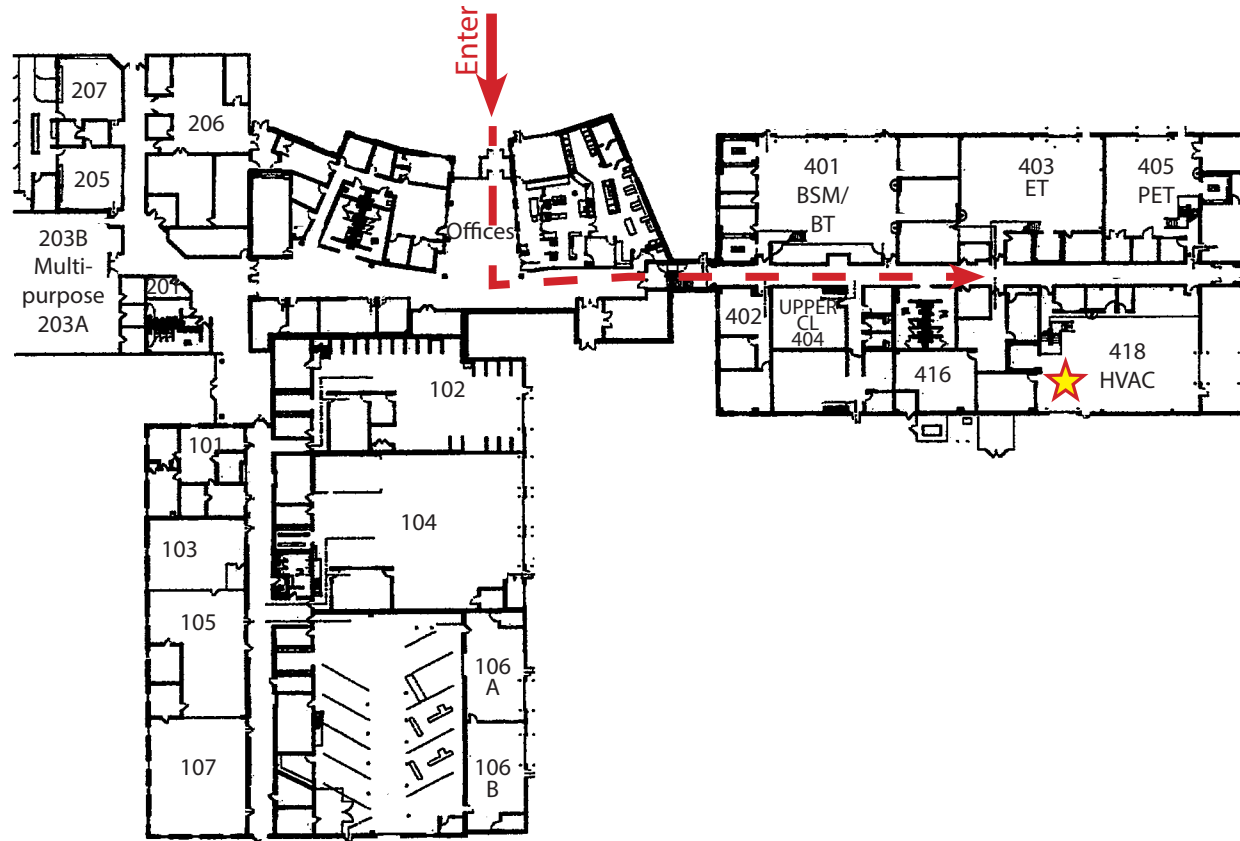

Adult & Community Education / Lewis and Clark Career Center
2400 Zumbahl Road, St. Charles, 63301
HVAC (HVAC - Room 418)

0.9 miles north of Highway 70

Once you enter the building, go through the lobby and turn down the hallway to the left.

You will proceed through a set of double doors, up a short flight of stairs and down the hall. The classroom will be located at the on the right hand side. You will find an HVAC sign over the door

Adult & Community Education / Lewis and Clark Career Center

2400 Zumbahl Road, St. Charles, 63301

HVAC (HVAC - Room 418)

0.9 miles north of Highway 70

Once you enter the building, go through the lobby and turn down the hallway to the left.

You will proceed through a set of double doors, up a short flight of stairs and down the hall. The classroom will be located at the on the right hand side. You will find an HVAC sign over the door