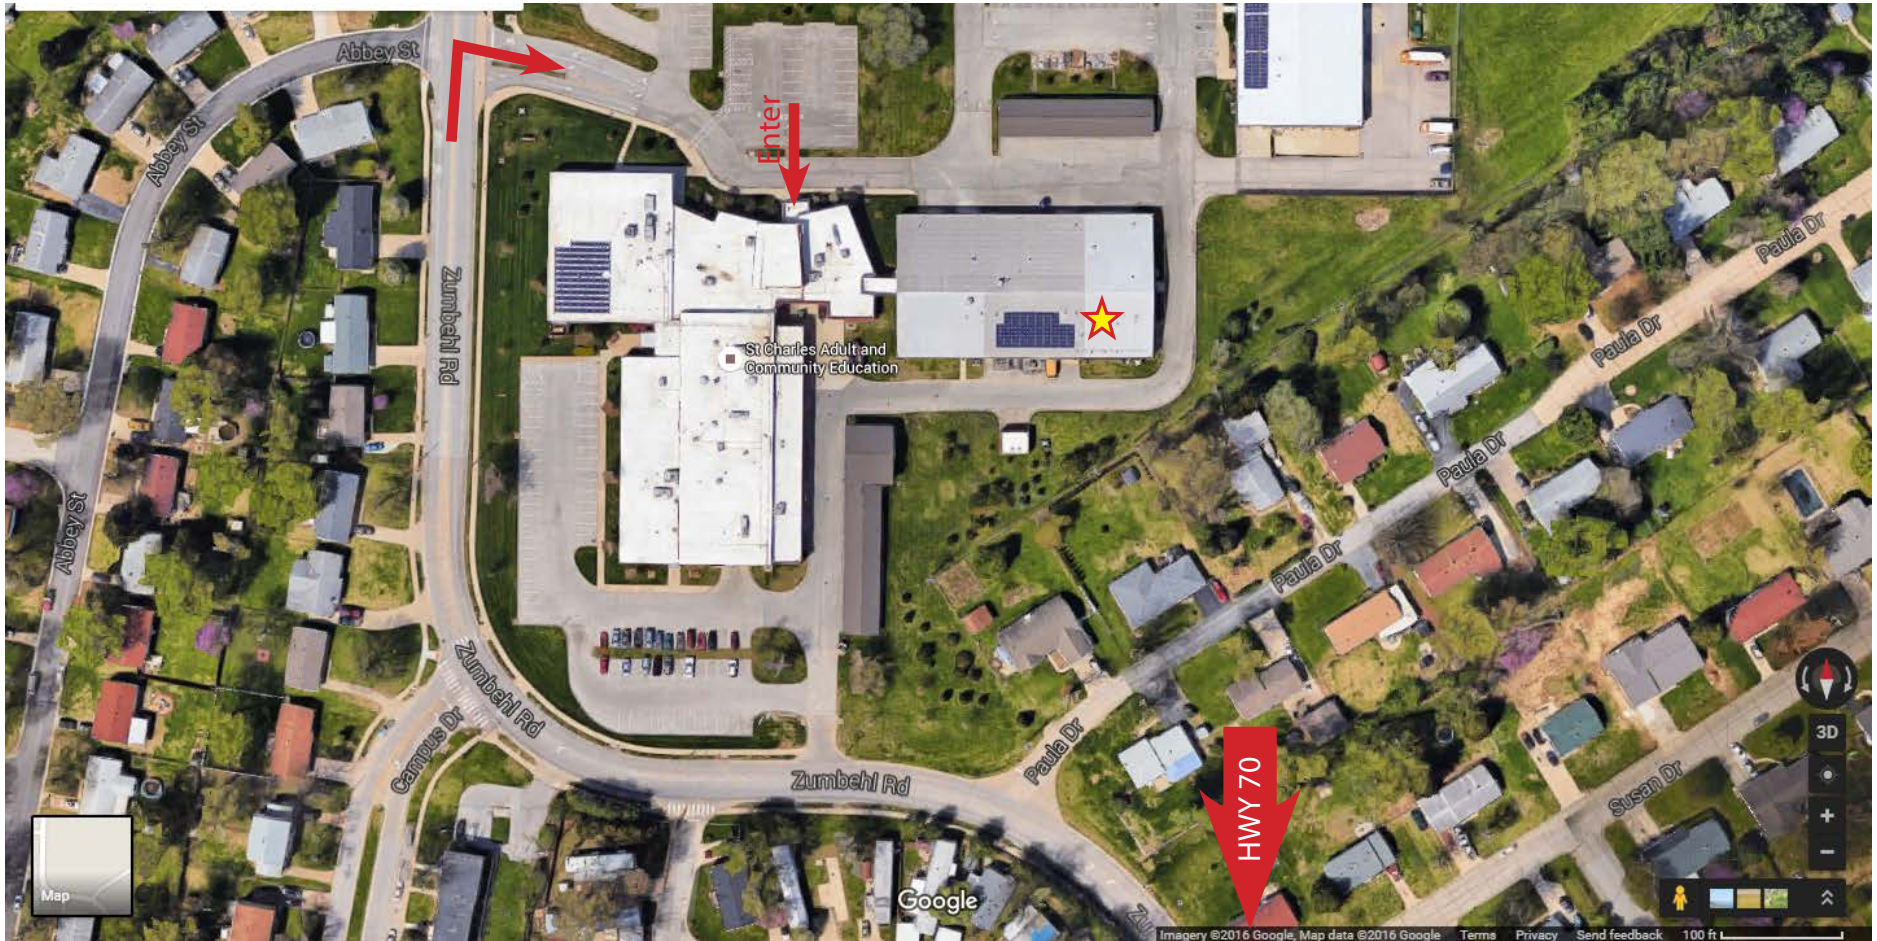

Adult & Community Education / Lewis and Clark Career Center
2400 Zumbahl Road, St. Charles, 63301
HVAC (HVAC - Room 418)

0.9 miles north of Highway 70

Once you enter the building, go through the lobby and turn down the hallway to the left.

You will proceed through a set of double doors, up a short flight of stairs and down the hall. The classroom will be located at the on the right hand side. You will find an HVAC sign over the door

Adult & Community Education / Lewis and Clark Career Center

2400 Zumbahl Road, St. Charles, 63301

HVAC (HVAC - Room 418)

0.9 miles north of Highway 70

Once you enter the building, go through the lobby and turn down the hallway to the left.

You will proceed through a set of double doors, up a short flight of stairs and down the hall. The classroom will be located at the on the right hand side. You will find an HVAC sign over the door