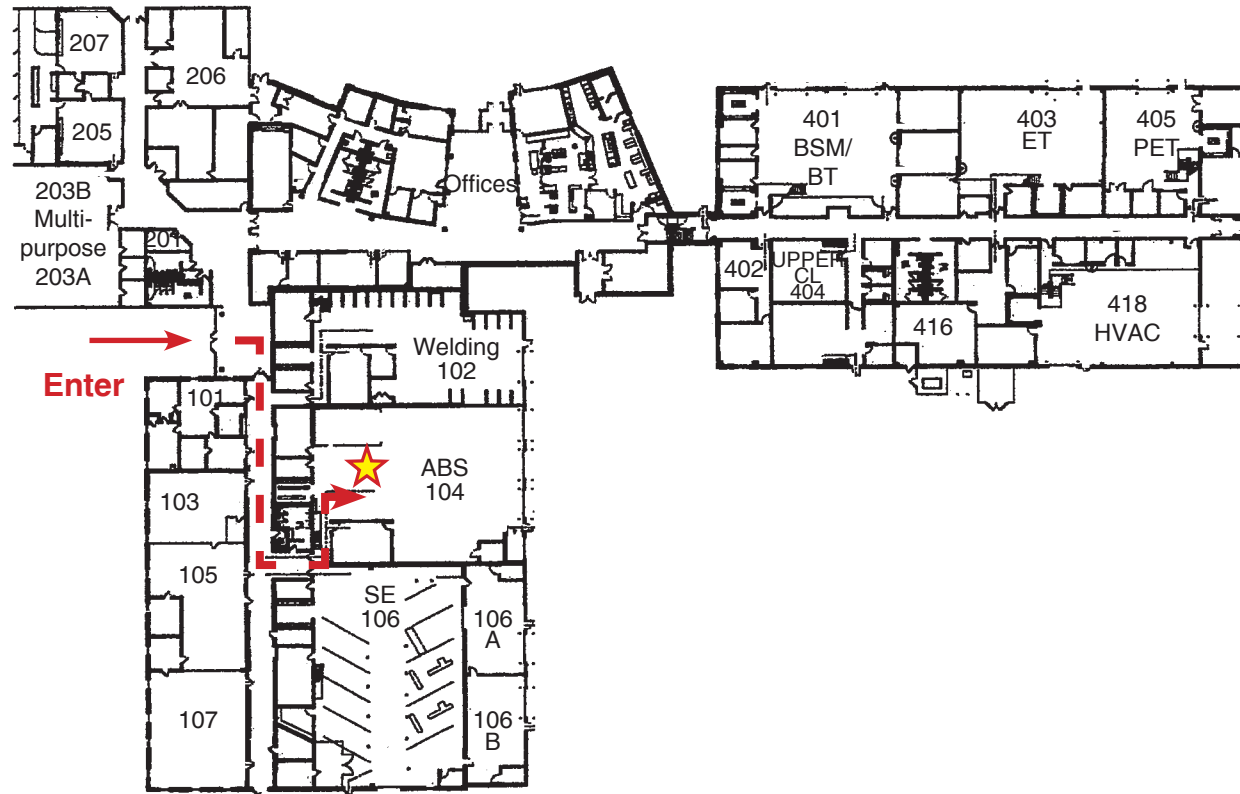

Adult & Community Education / Lewis and Clark Career Center
2400 Zumbahl Road, St. Charles, 63301
SE (Room 106)

0.9 miles north of Highway 70

Once you enter the building, make a right and go down the hallway. SE is left right after the women's restroom and the soda machine. Door on the right (Auto Mechanics)

Adult & Community Education / Lewis and Clark Career Center
2400 Zumbuhl Road, St. Charles, 63301
ABS (Room 104)

0.9 miles north of Highway 70

Once you enter the building, make a right and go down the hallway. ABS is left right after the women's restroom. Turn left at the soda machine. Door on the left (Collision Repair)