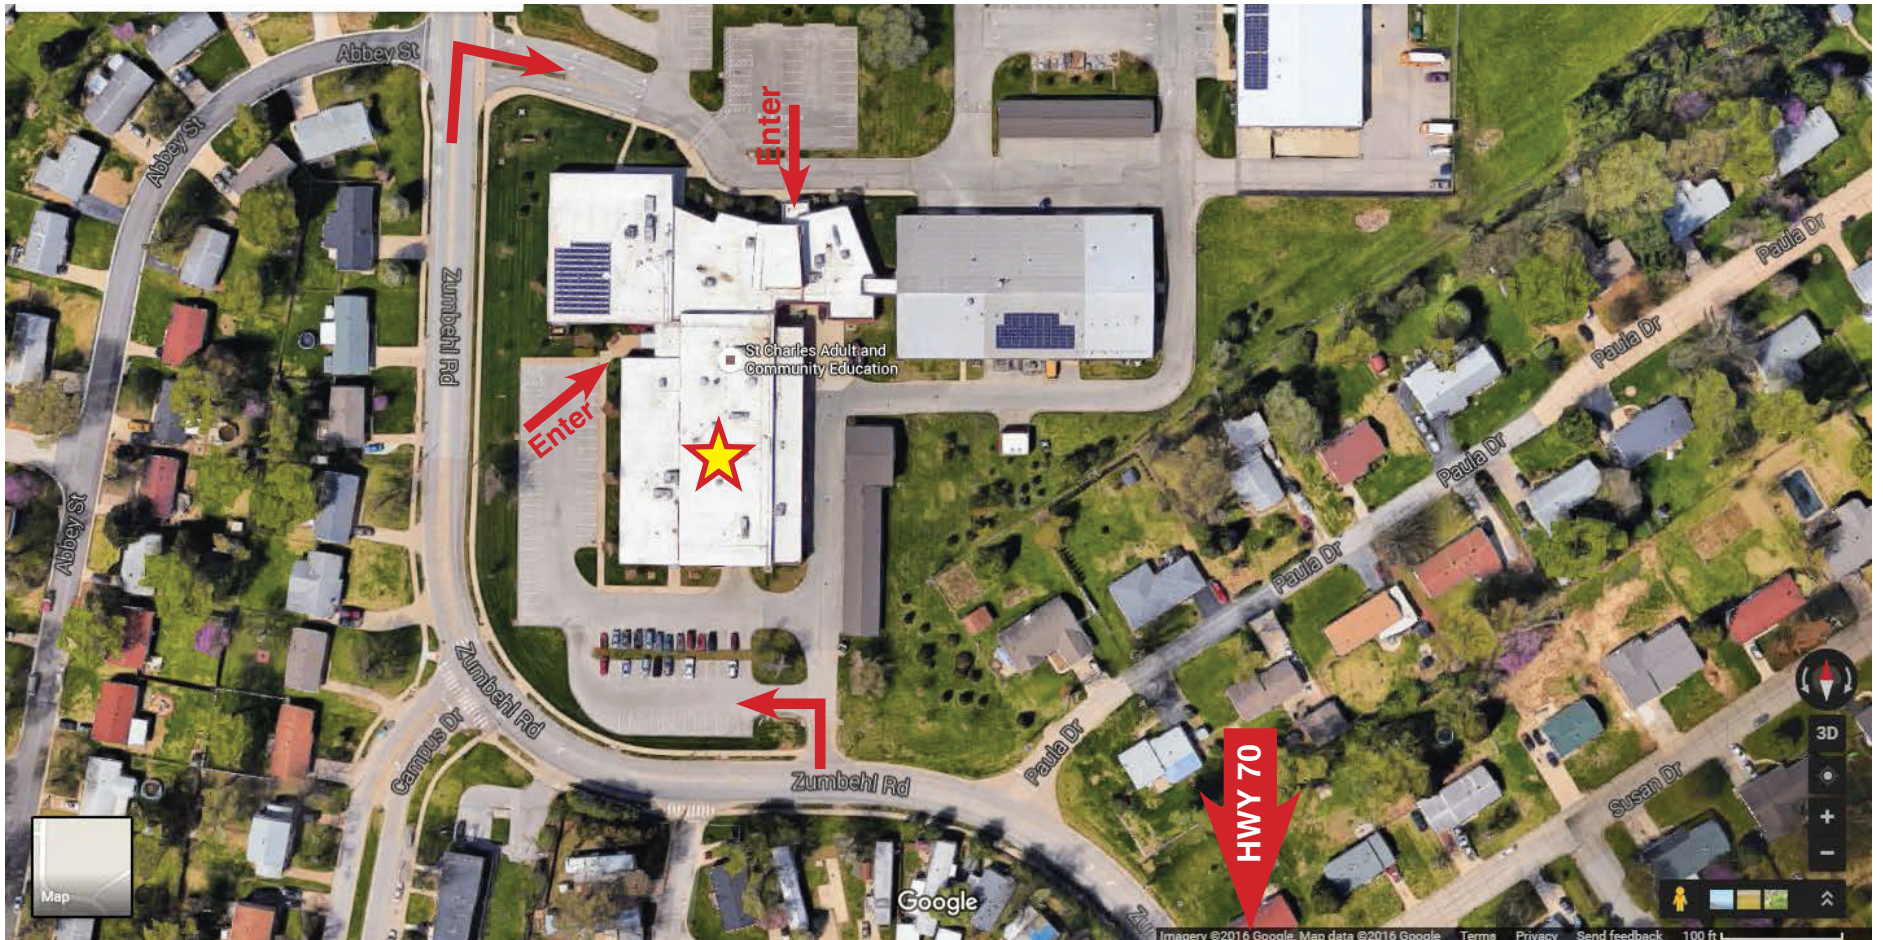

Adult & Community Education / Lewis and Clark Career Center
2400 Zumbahl Road, St. Charles, 63301
SE (Room 106)

0.9 miles north of Highway 70

Once you enter the building, make a right and go down the hallway. SE is left right after the women's restroom and the soda machine. Door on the right (Auto Mechanics)

Adult & Community Education / Lewis and Clark Career Center
2400 Zumbuhl Road, St. Charles, 63301
ABS (Room 104)

0.9 miles north of Highway 70

Once you enter the building, make a right and go down the hallway. ABS is left right after the women's restroom. Turn left at the soda machine. Door on the left (Collision Repair)