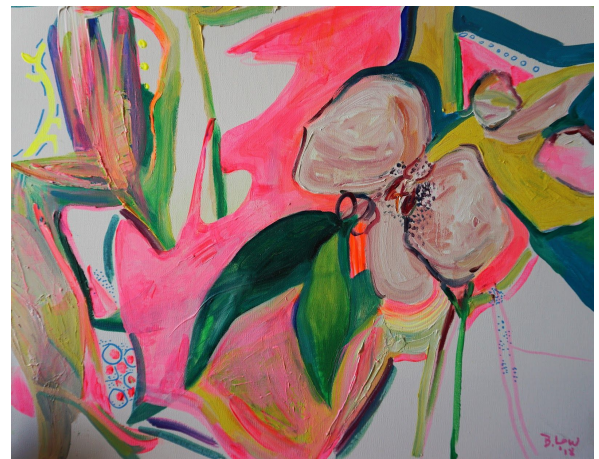

BARBARA LOW / PAINTINGS

DAFFODILS

40 x 60 cm ( orchidea/daffodils/orchids 3)

ORCHIDEA

ORCHIDS # 3

ORCHIDS # 2

# BARBARA LOW / PAINTINGS

Birds of Paradise  
33x48cm

Their whiteness / 49x35

After Van Gogh 50x60

Yellow ground orchid  
45x35 cm