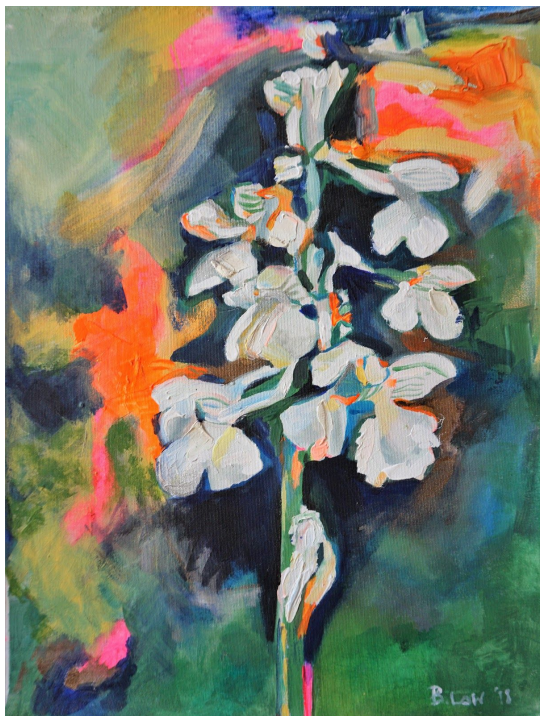

BARBARA LOW / PAINTINGS

DAFFODILS

40 x 60 cm ( orchidea/daffodils/orchids 3)

ORCHIDEA

ORCHIDS # 3

ORCHIDS # 2

# BARBARA LOW / PAINTINGS

Birds of Paradise  
33x48cm

Their whiteness / 49x35

After Van Gogh 50x60

Yellow ground orchid  
45x35 cm