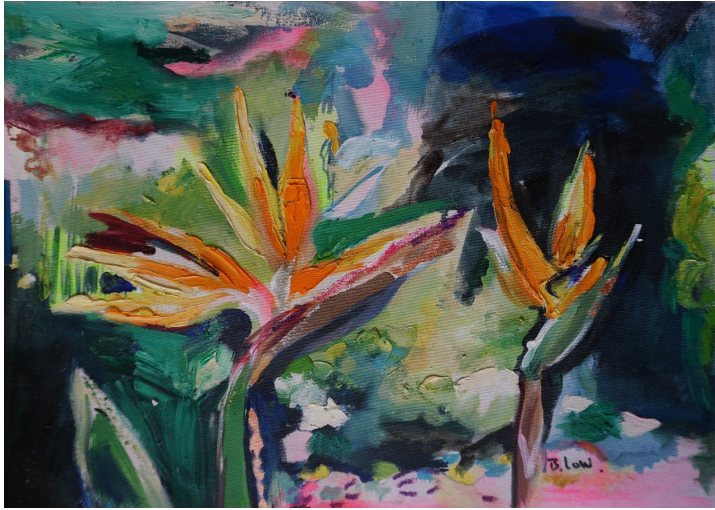

BARBARA LOW / PAINTINGS

DAFFODILS

40 x 60 cm ( orchidea/daffodils/orchids 3)

ORCHIDEA

ORCHIDS # 3

ORCHIDS # 2

# BARBARA LOW / PAINTINGS

Birds of Paradise  
33x48cm

Their whiteness / 49x35

After Van Gogh 50x60

Yellow ground orchid  
45x35 cm