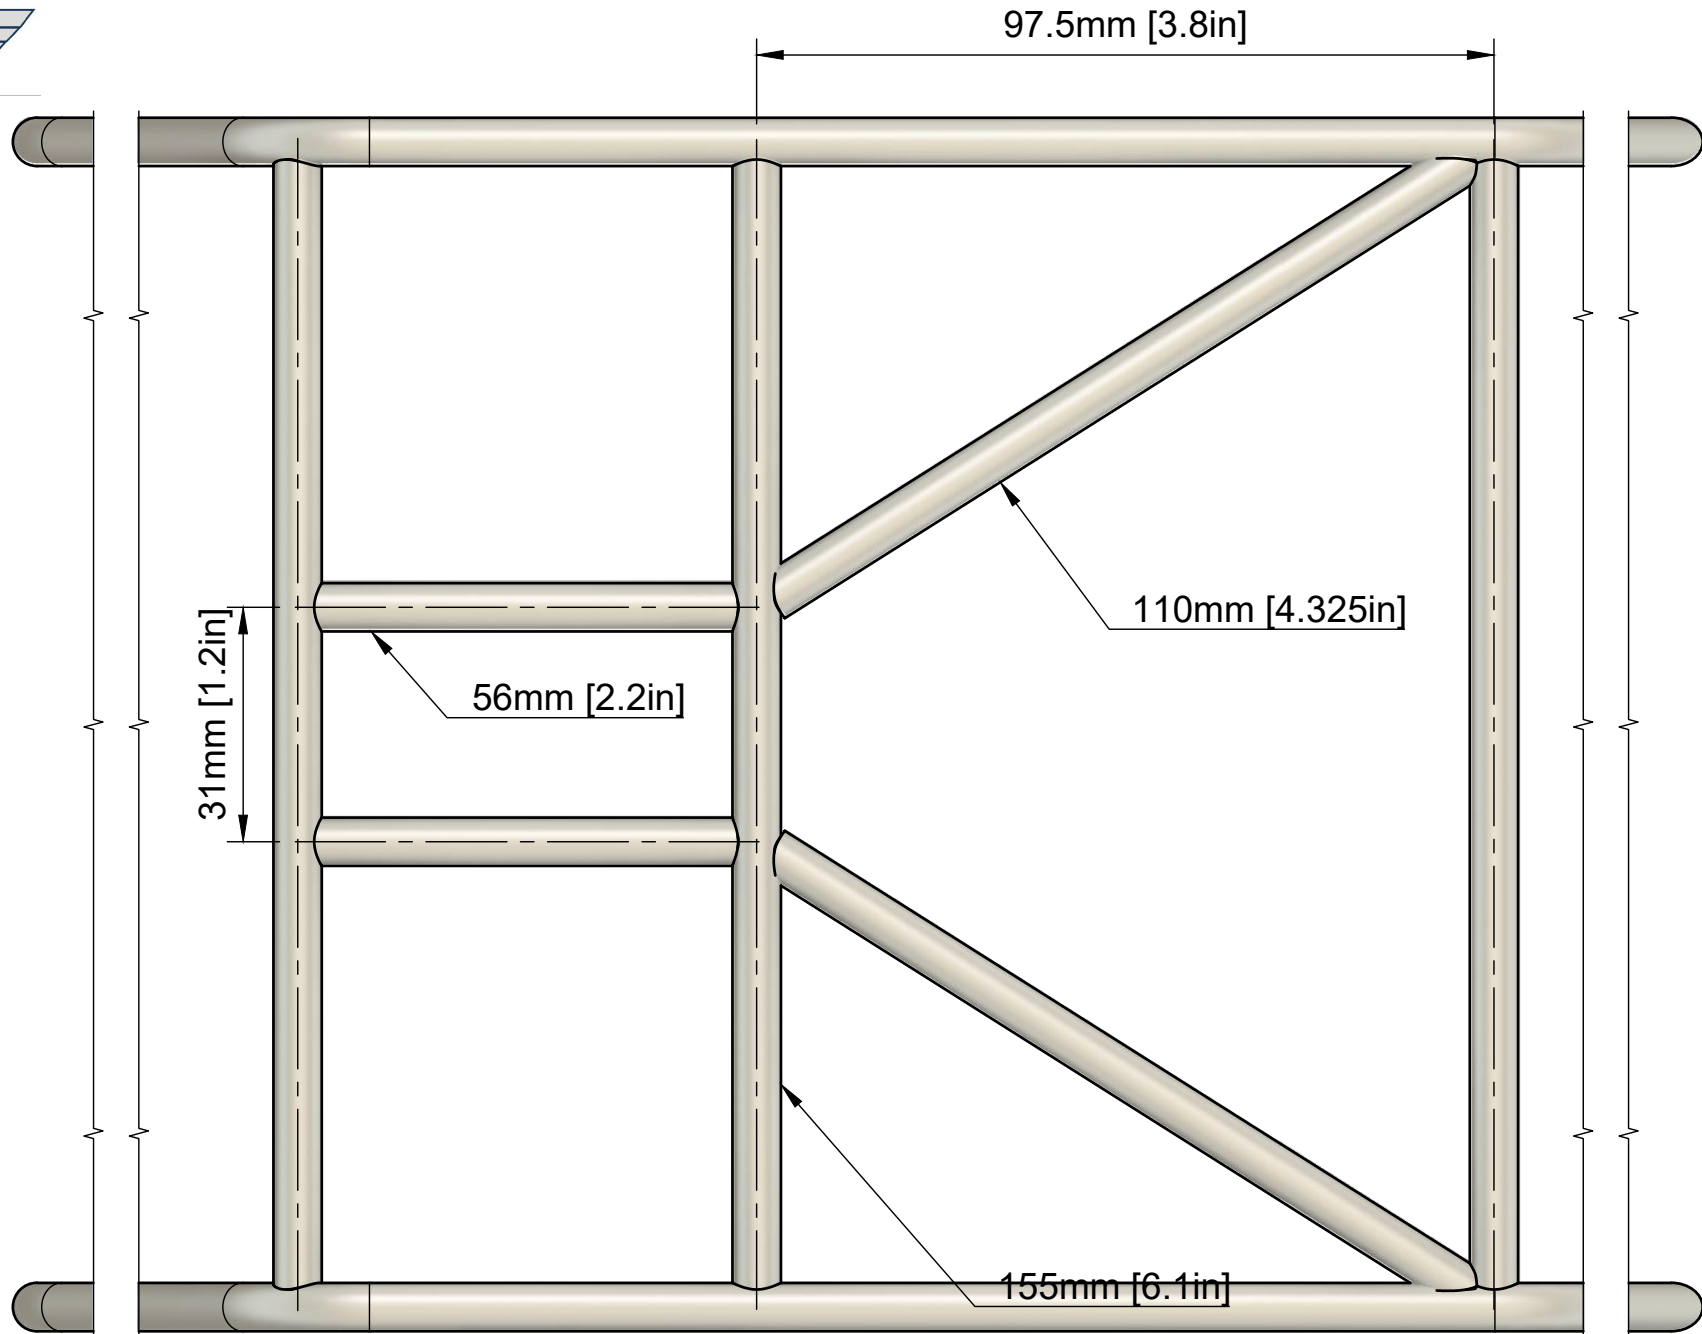

<https://scalemetalsupplies.com/>

Jeep JKU/JLU Hardbody Cage Template

BASEPLATE LAYOUT

<https://scalemetalsupplies.com/>

Square Tab No.8 (x2)

Rectangle Tab No.9 (x6)