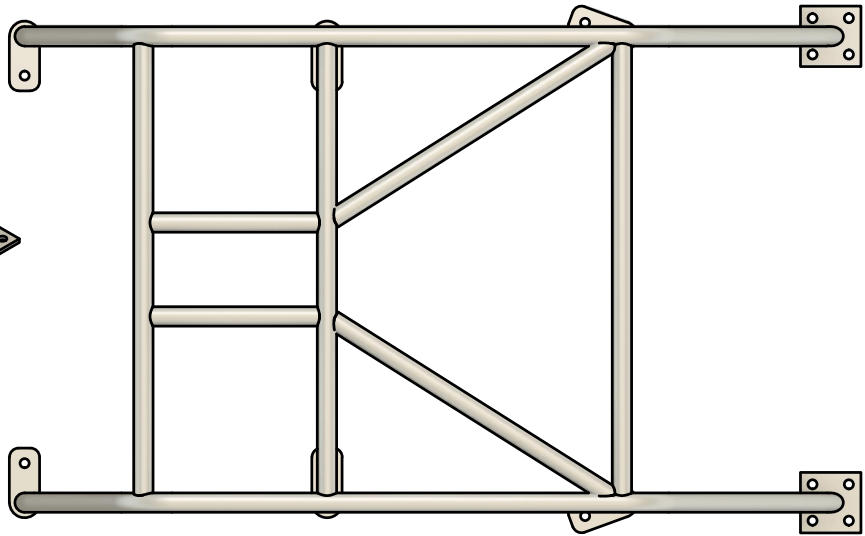

<https://scalemetalsupplies.com/>

Jeep JKU/JLU Hardbody Cage Template

BASEPLATE LAYOUT

<https://scalemetalsupplies.com/>

Square Tab No.8 (x2)

Rectangle Tab No.9 (x6)