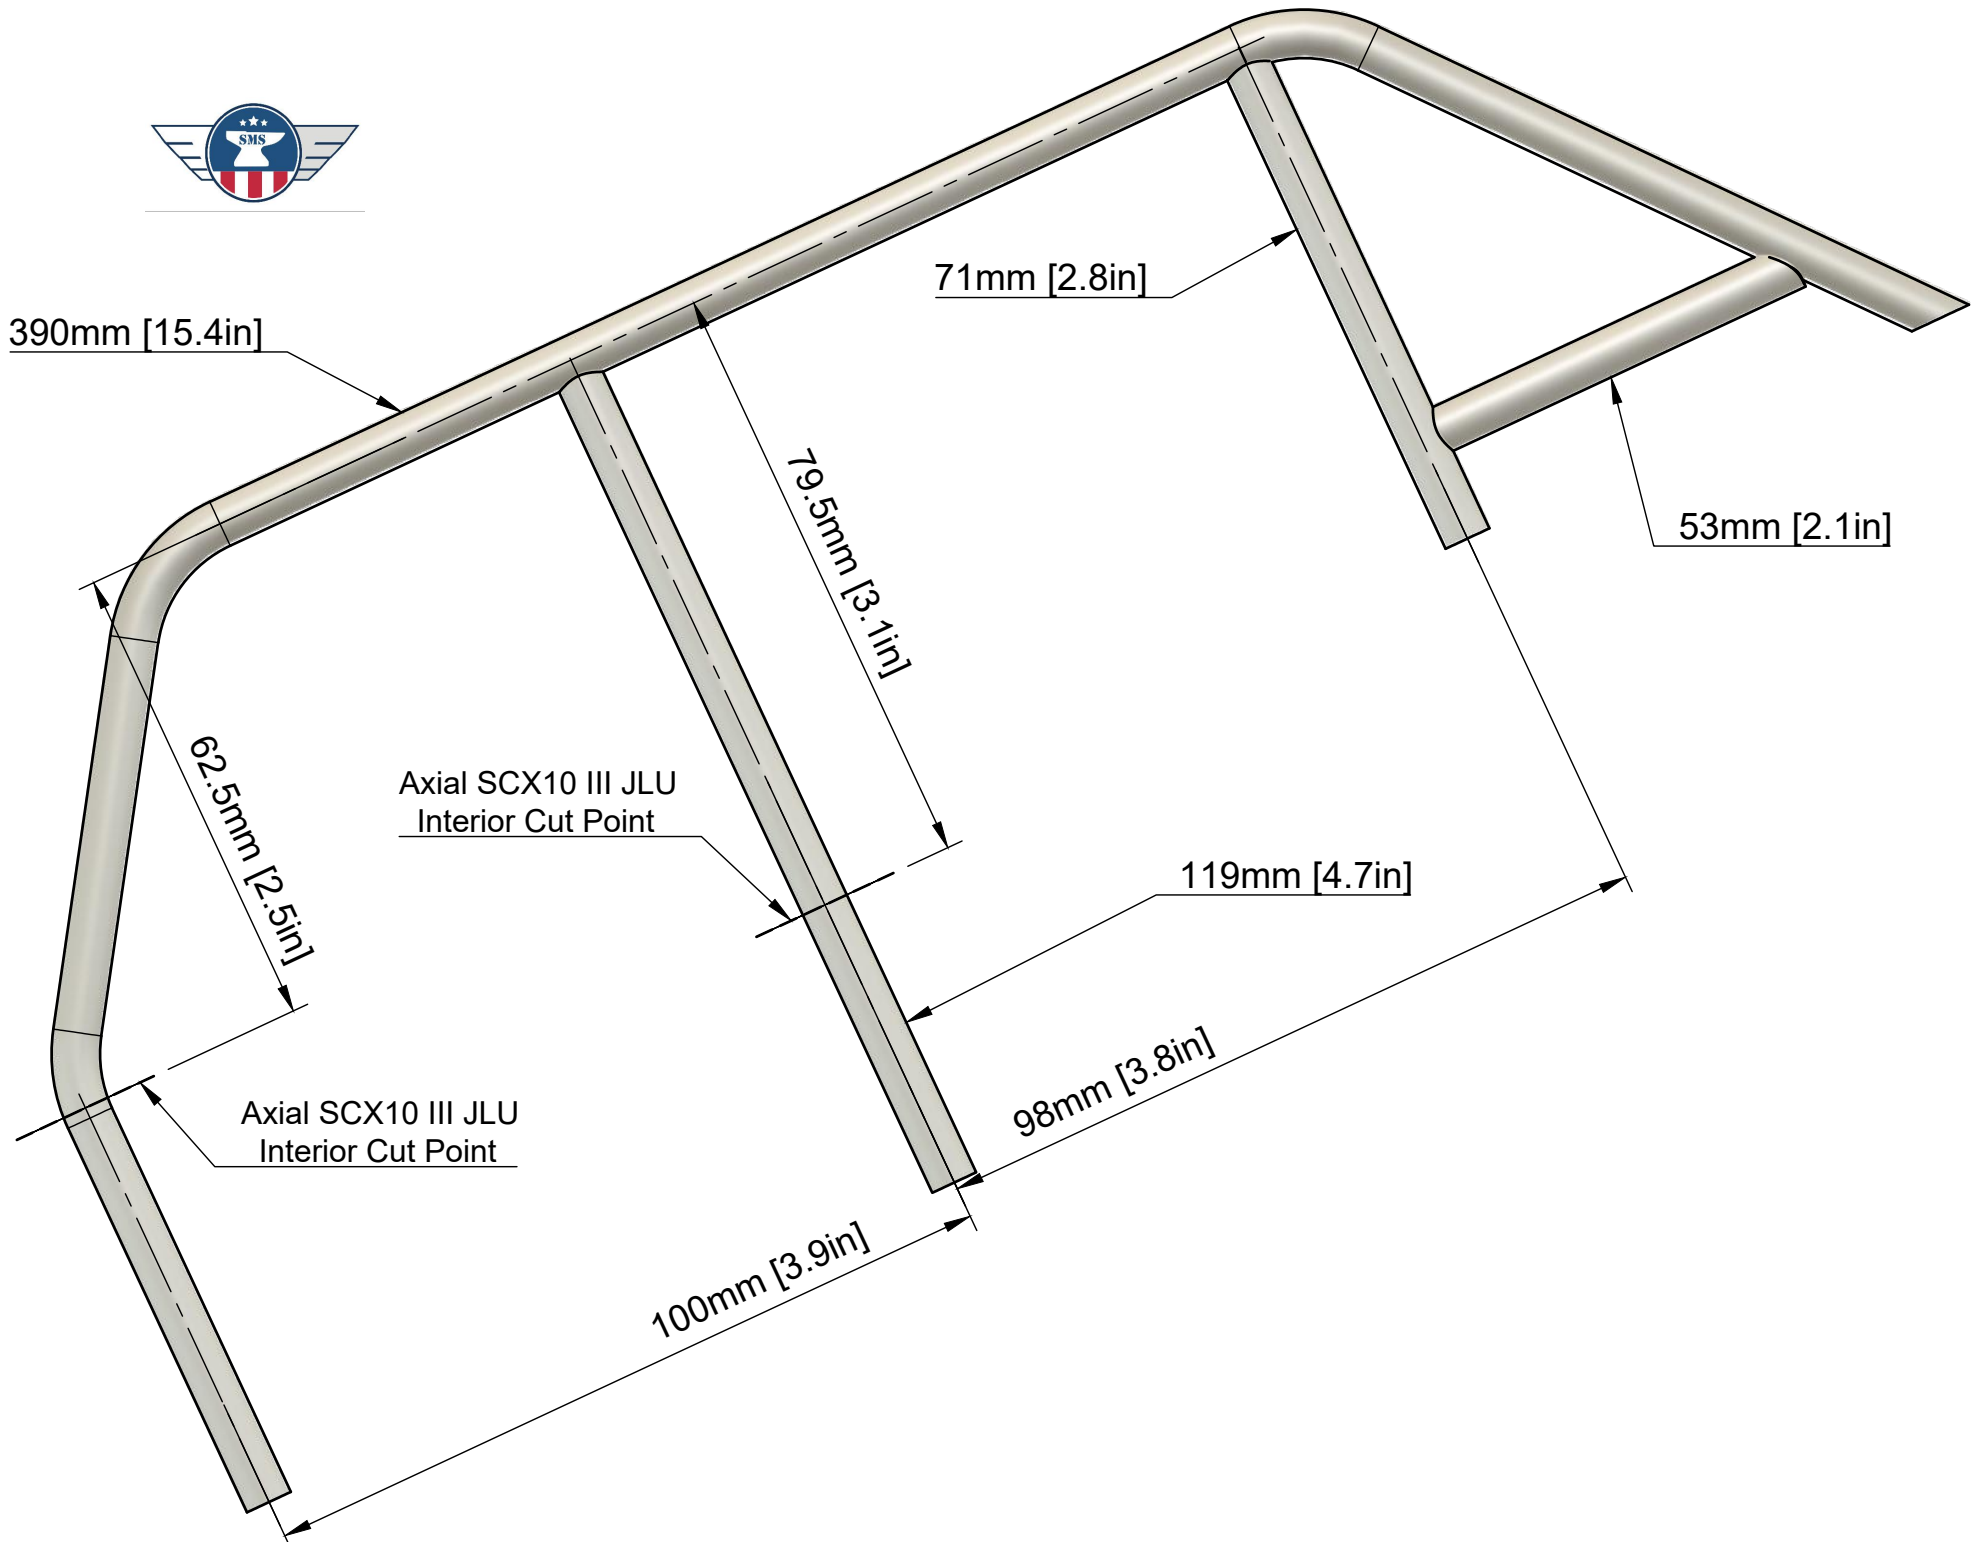

<https://scalemetalsupplies.com/>

Jeep JKU/JLU Hardbody Cage Template

BASEPLATE LAYOUT

<https://scalemetalsupplies.com/>

Square Tab No.8 (x2)

Rectangle Tab No.9 (x6)