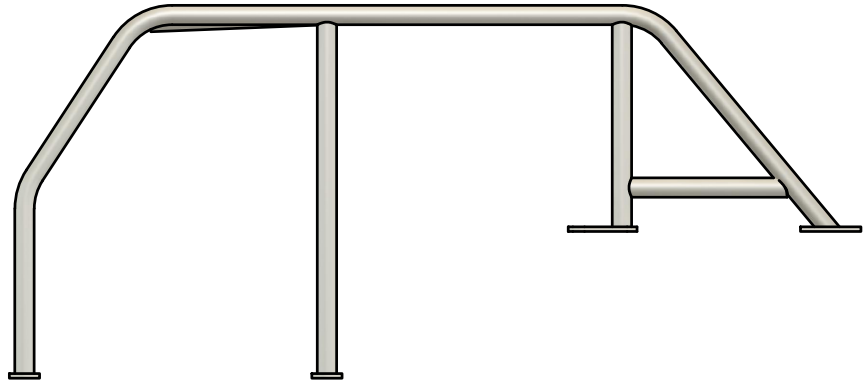

<https://scalemetalsupplies.com/>

Jeep JKU/JLU Hardbody Cage Template

BASEPLATE LAYOUT

<https://scalemetalsupplies.com/>

Square Tab No.8 (x2)

Rectangle Tab No.9 (x6)