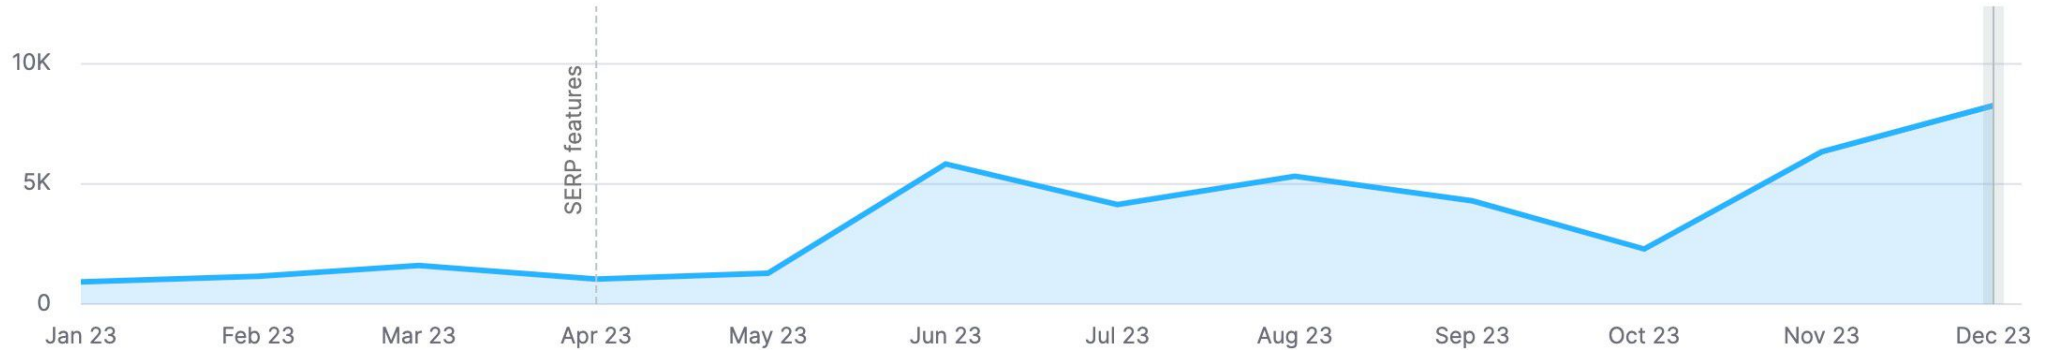

All Positions Organic SERP Features

Filter by keyword Positions Volume KD Intent SERP features Advanced filters

Estimated Traffic Trend

Notes

1M 6M **1Y** 2Y All time

Organic Search Positions 9,495

11/16