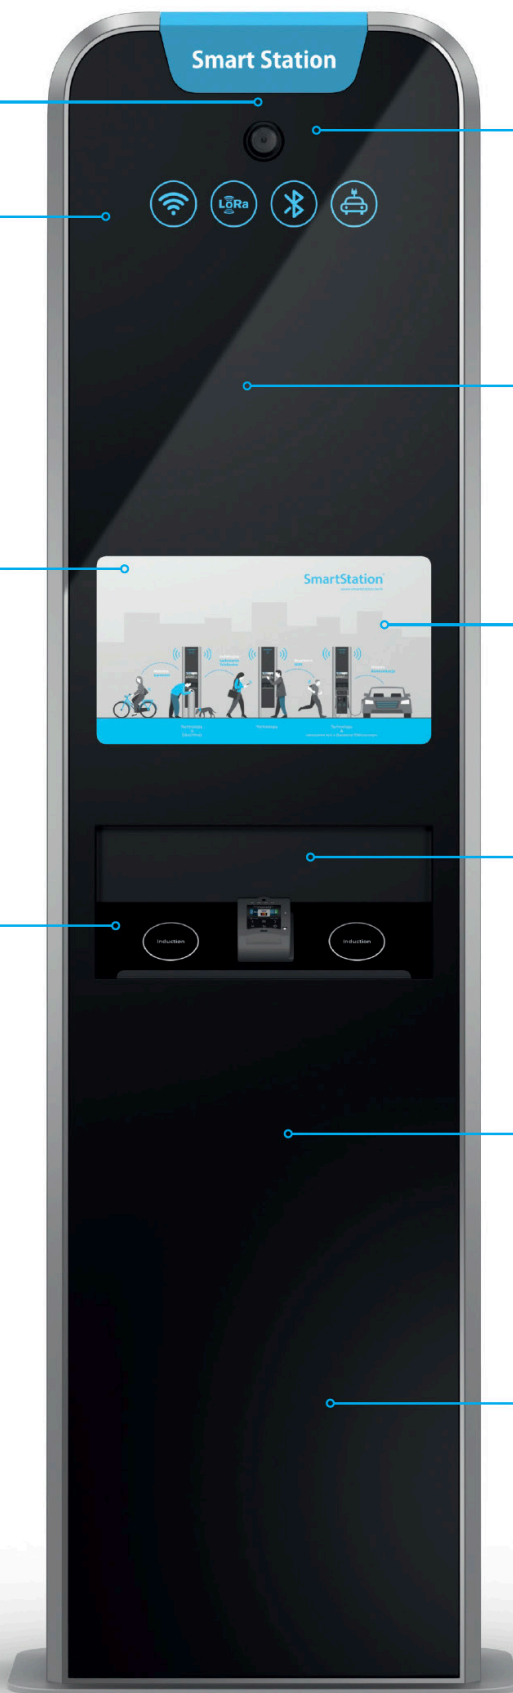

Smart Station

Life becomes smart

www.smart-world.uk

Weather & environment sensors

Rangers:
Wi-Fi / LoRa / GSM / Bluetooth

Digital marketing:
Screens / Landing page

Research:
CRM / Trafice / 2x Geo

Smart Station

Security:
Cameras / PB / 2 x GEO

Visual marketing:
Illuminated logo / Station logo

APP + T

Payment

Charging:
Car / Phone / Electric vehicles

Peripheral servers

Functional Groups

Do it
Smart