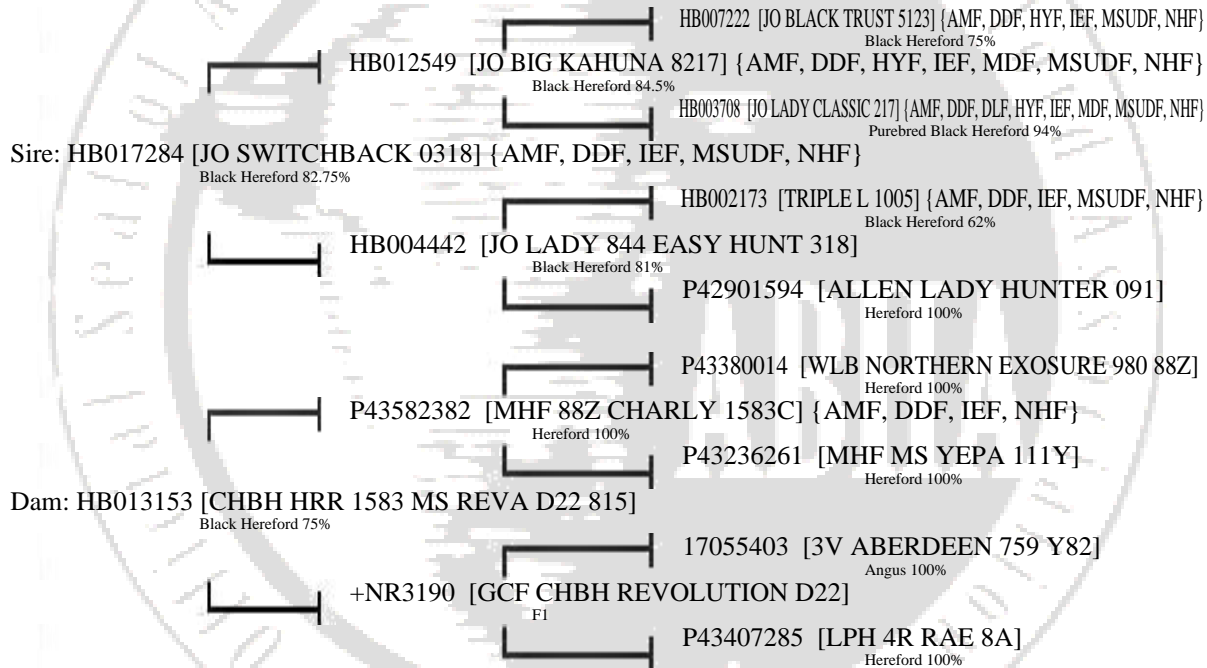

certificate of entry

American Black Hereford Record

This is to certify that the pedigree of

Issued **Aug 29, 2024**

REGISTRY # **HB026596**
 NAME **CRZ 815 FANCY LIKE 307**
 TATTOO RE: **307** LE:

CALVED **Feb 03, 2023**
 HERD ID **307**

SEX **Cow**
Black Hereford 78.875%
HOMOBLOCK
 BREEDER NUMBERS
CRAZYR
CRAZYR

BREEDER **CRAZY R BLACK HEREFORDS**
 DATE OF OWNERSHIP **Feb 03, 2023**
 PRESENT OWNER(S)
CRAZY R BLACK HEREFORDS

+ denotes Dam of Supremacy

NAME: CRZ 815 FANCY LIKE 307										REGISTRY NO: HB026596		
PEDIGREE RELATIONSHIP	PRODUCTION RECORDS									MATERNAL RECORDS		
	CALVING EASE		BIRTH		WEANING		YEARLING		SCROTAL	C.E.	WEANING	
	SCORE	HERDS	WEIGHT	HERDS	WEIGHT	HERDS	WEIGHT	HERDS	CIRCUMFERENCE	HERDS	PROG	
SUBJECT ANIMAL	1		81	# Contemps 13	666	# Contemps 12	858	# Contemps 5				
SUBJECT ANIMALS PROGENY												
SIRE'S PROGENY	1.1	2	80.8	2	627.7	2	1000.5	1				
DAM'S PROGENY	1.0	4	78.8	1	689.7	1	964.0	1				
		4	98.8	4	105.7	3	98.3	3				
EPD/ACC	CE DIRECT	BIRTH WEIGHT	WEAN WEIGHT	YEARLING WEIGHT	MILK	MAT TM	CE MATERNAL	ADDITIONAL INFORMATION				
	SUBJECT ANIMAL	10.6	0.1	60	34	65	5.3	H/P/S/D	Polled			
	SIRE	0.18	0.29	0.23	0.24	0.09	0.17	COLOR	BWF			
	DAM	7.7	0.4	55	86	34	61	3.2	FRAME SCORE			
		0.47	0.56	0.49	0.50	0.14	0.24	0.20	BIRTH TYPE	1		
		14.2	-0.6	64	96	34	68	7.9	WEANING MGT CODE	1		
		0.22	0.31	0.20	0.22	0.21	0.28	0.17	YEARLING MGT CODE	1		
PATERNAL GRANDSIRE	12.1	-0.6	61	88	31	62	4.2					
MATERNAL GRANDSIRE	0.54	0.69	0.63	0.64	0.22	0.32	0.30					
	16.2	1.8	55	86	31	61	8.5					
	0.54	0.44	0.37	0.37	0.17	0.26	0.34					