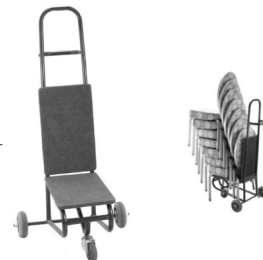

Ship to Name _____
 Ship to Phone _____
 Ship to Address _____
 Street Address _____
 City, State & Zip _____

Frame Selection (circle one)

Fabric Selection (circle one)

Bentley

Jennings

Mallard

Vining

ChapX Chapel Chairs come in both 18" and 20" frames. Let us know how many of each.

Quantity 18" _____ Quantity 20" _____

Stack and Store or Stack and Move. Let us know how many of each.

Pan Dolly Qty _____

Hand Truck Qty _____

ChapX proudly showcases exclusive designs all Made in the USA. ChapX and it's sister company, FurnitureForFuneralHomes.com, are divisions of FFH design, interior design for the funeral industry nationwide.