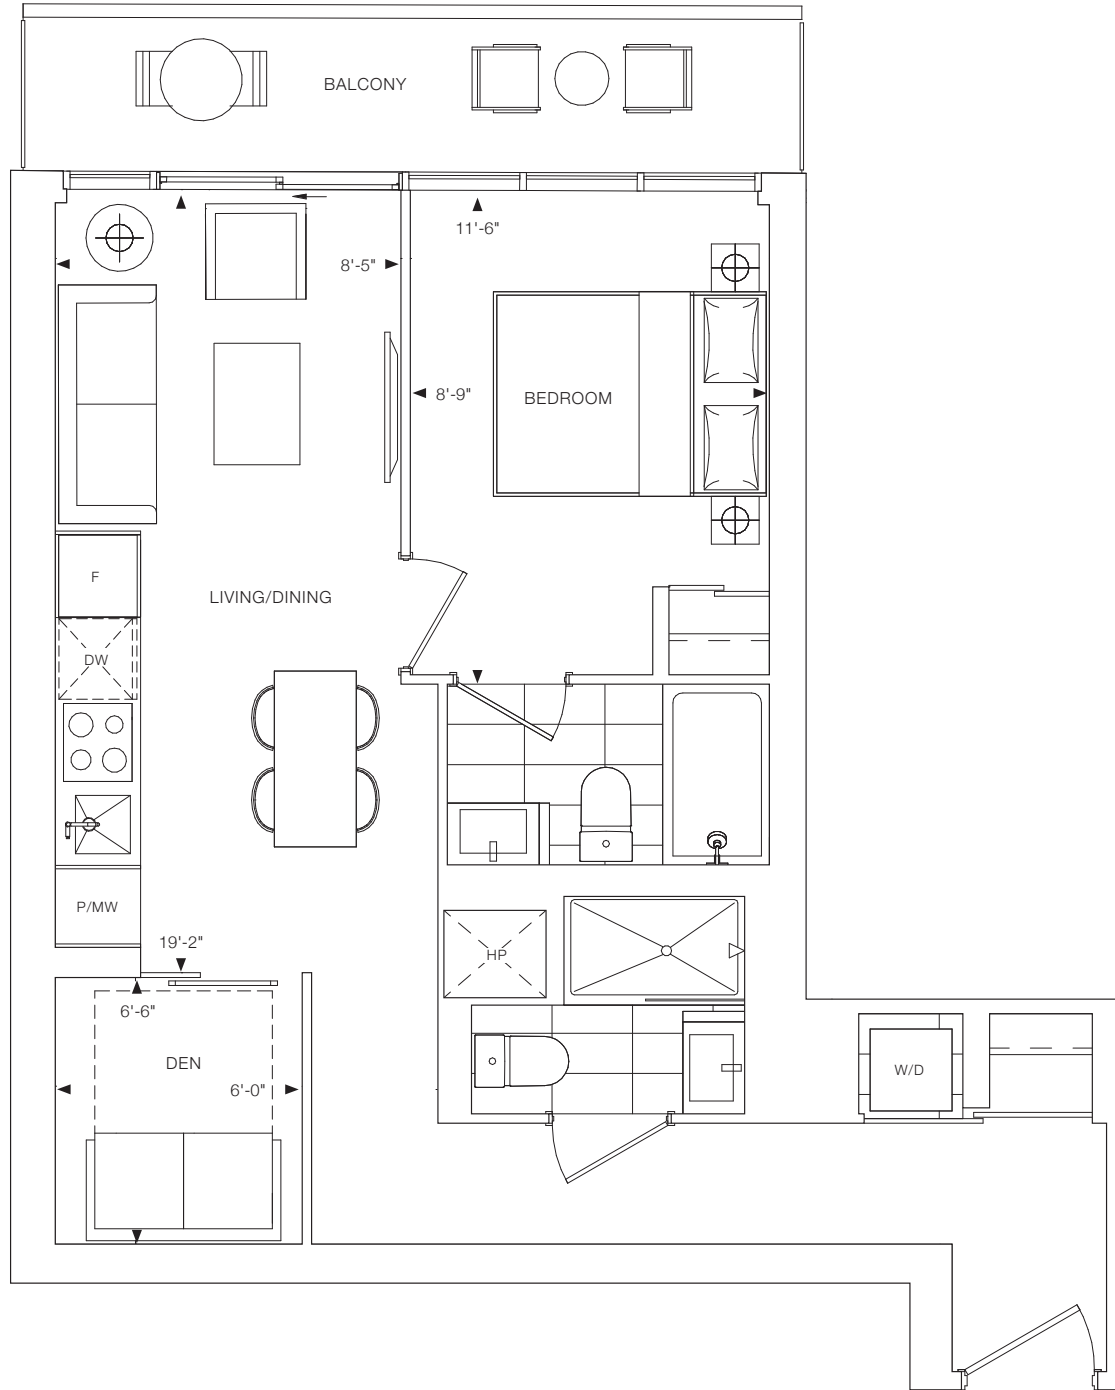

ELM
ON
YONGE

1A+D

1 BEDROOM + DEN
INTERIOR: 484 SQ.FT.
EXTERIOR: 79 SQ.FT.
TOTAL: 563 SQ.FT.

ELM
ON
YONGE

1S+D

1 BEDROOM + DEN
INTERIOR: 504 SQ.FT.
TOTAL: 504 SQ.FT.

ELM
ON
YONGE

1D+D

1 BEDROOM + DEN
INTERIOR: 509 SQ.FT.
TOTAL: 509 SQ.FT.

ELM
ON
YONGE

1Q+D

1 BEDROOM + DEN + 2 BATH
INTERIOR: 603 SQ.FT.
EXTERIOR: 78 SQ.FT.
TOTAL: 681 SQ.FT.

ELM
ON
YONGE

2A+M

2 BEDROOM + MEDIA + 2 BATH
INTERIOR: 596 SQ.FT.
EXTERIOR: 87 SQ.FT.
TOTAL: 683 SQ.FT.

ELM
ON
YONGE

2D

2 BEDROOM + 2 BATH
INTERIOR: 639 SQ.FT.
EXTERIOR: 81 SQ.FT.
TOTAL: 720 SQ.FT.

ELM
ON
YONGE

2L

2 BEDROOM + 2 BATH
INTERIOR: 683 SQ.FT.
EXTERIOR: 165 SQ.FT.
TOTAL: 848 SQ.FT.

ELM
ON
YONGE

2M