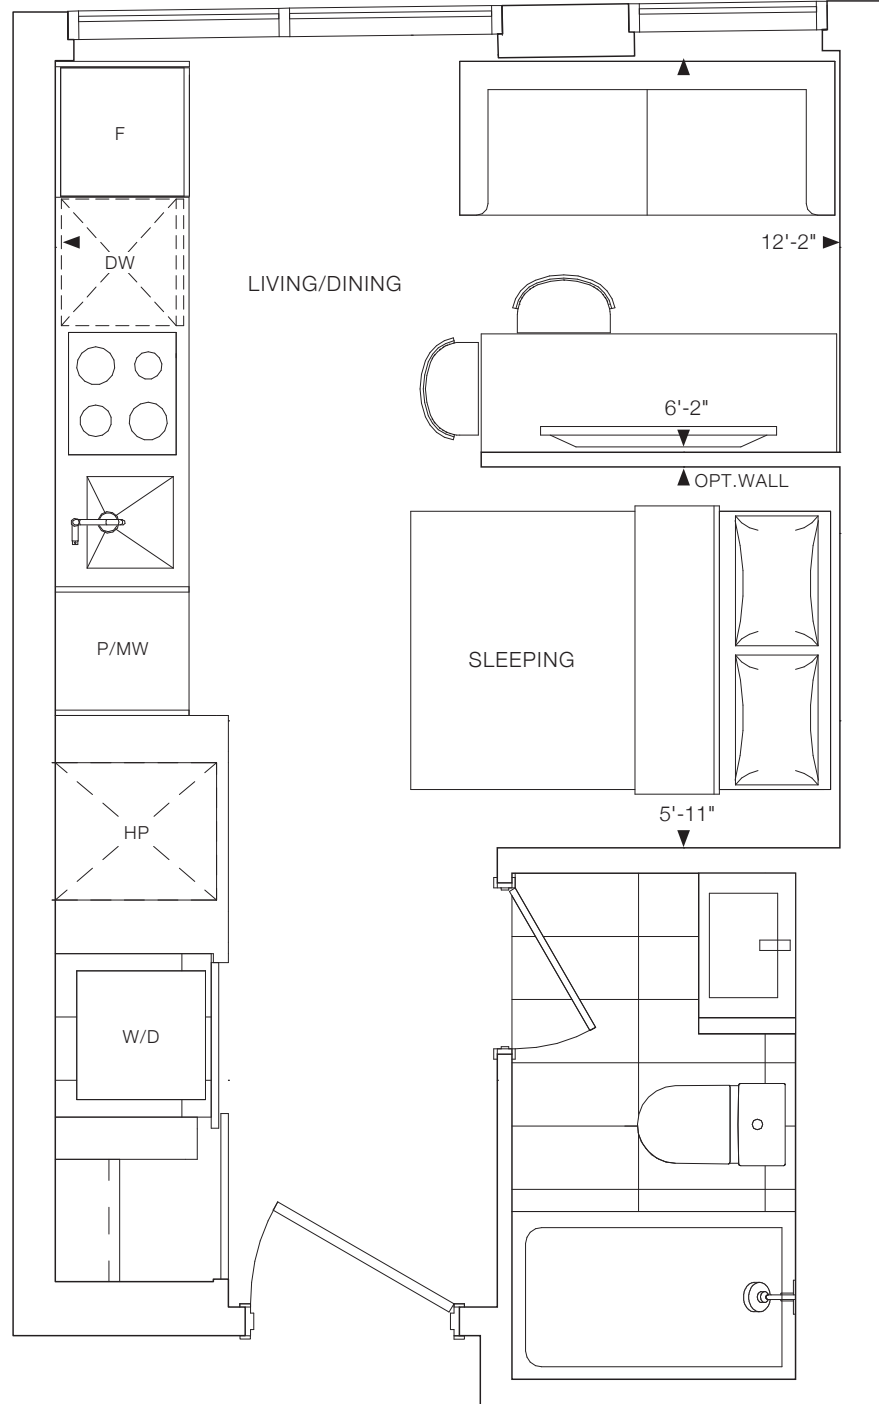

ELM
ON
YONGE

S1

JUNIOR 1 BEDROOM
INTERIOR: 300 SQ. FT.
TOTAL: 300 SQ. FT.

ELM
ON
YONGE

1B

1 BEDROOM
INTERIOR: 430 SQ.FT.
EXTERIOR: 89 SQ.FT.
TOTAL: 519 SQ.FT.

ELM
ON
YONGE

1D

1 BEDROOM
INTERIOR: 457 SQ.FT.
TOTAL: 457 SQ.FT.

ELM
ON
YONGE

1T+D

1 BEDROOM + DEN
INTERIOR: 474 SQ.FT.
TOTAL: 474 SQ.FT.

ELM
ON
YONGE

1C+D

1 BEDROOM + DEN
INTERIOR: 475 SQ.FT.
EXTERIOR: 81 SQ.FT.
TOTAL: 556 SQ.FT.

ELM
ON
YONGE

1A+D

1 BEDROOM + DEN
INTERIOR: 484 SQ.FT.
EXTERIOR: 79 SQ.FT.
TOTAL: 563 SQ.FT.

ELM
ON
YONGE

1S+D

1 BEDROOM + DEN
INTERIOR: 504 SQ.FT.
TOTAL: 504 SQ.FT.

ELM
ON
YONGE

1D+D

1 BEDROOM + DEN
INTERIOR: 509 SQ.FT.
TOTAL: 509 SQ.FT.

ELM
ON
YONGE

1Q+D

1 BEDROOM + DEN + 2 BATH
INTERIOR: 603 SQ.FT.
EXTERIOR: 78 SQ.FT.
TOTAL: 681 SQ.FT.

ELM
ON
YONGE

2A+M

2 BEDROOM + MEDIA + 2 BATH
INTERIOR: 596 SQ.FT.
EXTERIOR: 87 SQ.FT.
TOTAL: 683 SQ.FT.