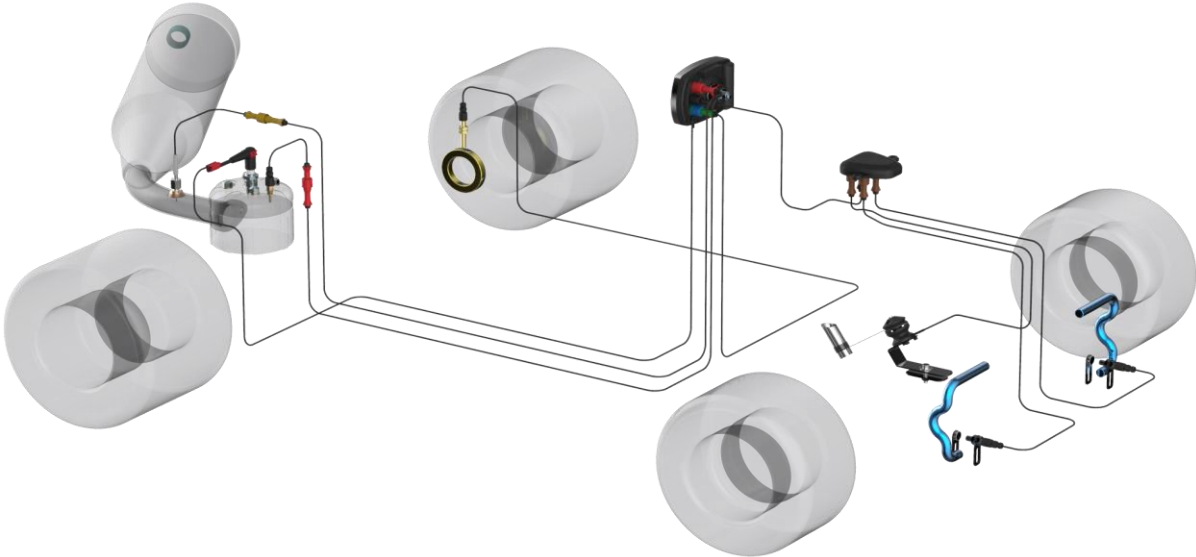

Sensor Move for Extra box

A2401	Steering wheel position sensor, 80cm, for Box12 and Box4Move	$ 140.00
A2405	Brake & Accelerator pedal position sensor, 120cm, for Box12 and Box4Move	$ 110.00