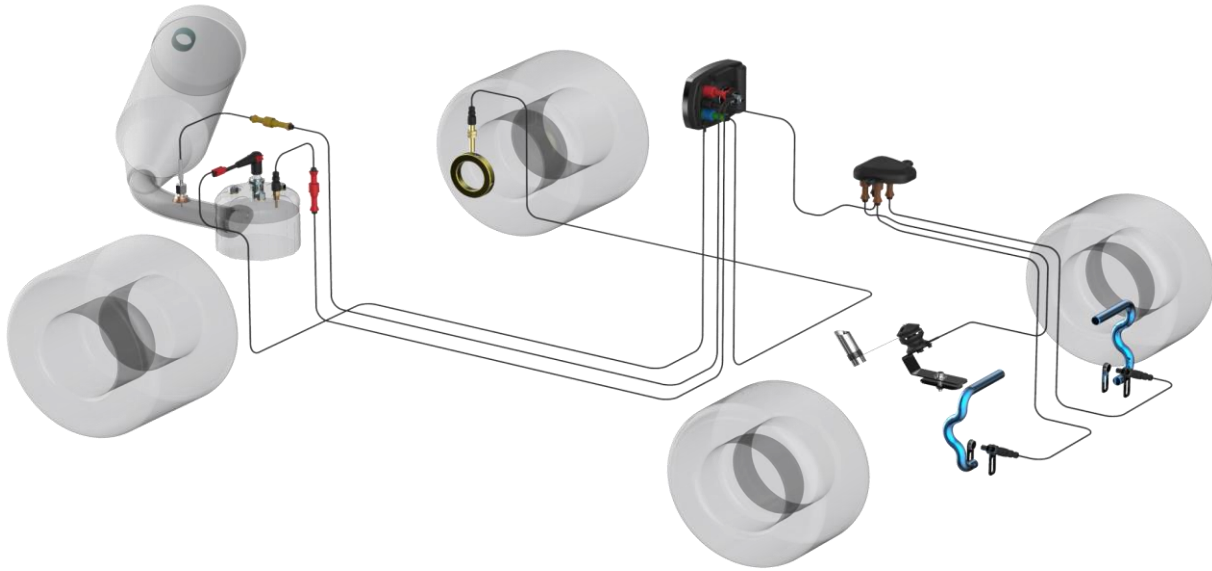

TYRECONTROL2 WITH BLUETOOTH

A1900 new	TYRECONTROL 2, with Pressure + Temperature (Temp. sensor excluded) Download memory to our free App via bluetooth	$ 349.00
A1910 new	TYRECONTROL 2, with Pressure + Temperature (Temp. sensor included) Download memory to our free App via bluetooth	$ 419.00

Accessories

A1890	Temperature Sensor for Tyrecontrol (as spare part for A1910)	$ 76.00
A1891	Pipe with standard valve for Tyrecontrol2 (as spare part)	$ 15.00
A1892	Pipe with quick valve for Tyrecontrol2 (as spare part)	$ 15.00
A1893	Pipe with quick valve long arm for Tyrecontrol2 (as spare part)	$ 15.00
A1899	Transport Case for Tyrecontrol (as spare part)	$ 29.00

KRONOS STOPWATCHES