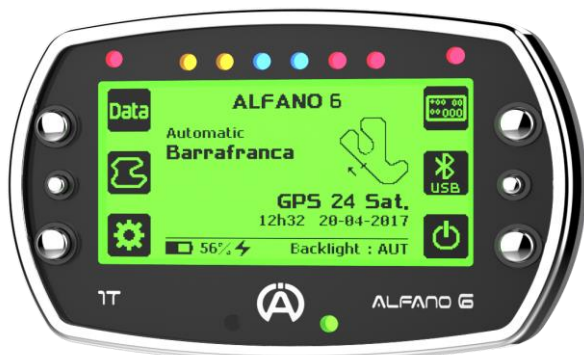

## ALFANO6 - 2 temperatures

			All prices are in US currency*
	A1060	ALFANO 6 + RPM + Charger&Cable	\$ 485.00
A1060-P1	A1060 + A3301 + A2101	ALFANO 6 + RPM + Charger&Cable + Extension NTC + Water temperature sensor M10 - 45cm	\$ 559.99
A1060-P2	A1060 + A3301 + A2104	ALFANO 6 + RPM + Charger&Cable + Extension NTC + Spark plug temperature sensor Ø 14mm - 45cm	\$ 559.99
A1060-P3	A1060 + A2190 + A2101 + A2158	ALFANO 6 + RPM + Charger&Cable + Extension NTC + K + Water temperature sensor M10 - 45cm + Exhaust sensor "STANDARD Quality" <upgrade available for EGT, add \$35>	\$ 659.99
A1060-P4	A1060 + A2190 + A2104+ A2158	ALFANO 6 + RPM + Charger&Cable + Extension NTC + K + Spark plug temperature sensor Ø 14mm - 45cm + Exhaust sensor "STANDARD Quality" <upgrade available for EGT, add \$35>	\$ 659.99

## ALFANO6 Light - 1 temperature

	A1055	ALFANO 6 Light + RPM + Charger&Cable	\$ 390.00
A1055-P1	A1055 + A3301 + A2101	ALFANO 6 Light + RPM + Charger&Cable + Extension NTC + Water temperature sensor M10 - 45cm	\$ 475.00
A1055-P2	A1055 + A3301 + A2104	ALFANO 6 Light + RPM + Charger&Cable + Extension NTC + Spark plug temperature sensor Ø 14mm - 45cm	\$ 475.00
A1055-P3	A1055 + A3401 + A2158	ALFANO 6 Light + RPM + Charger&Cable + Extension K + Exhaust sensor "STANDARD Quality" - 45cm <upgrade available for EGT, add \$35>	\$ 475.00