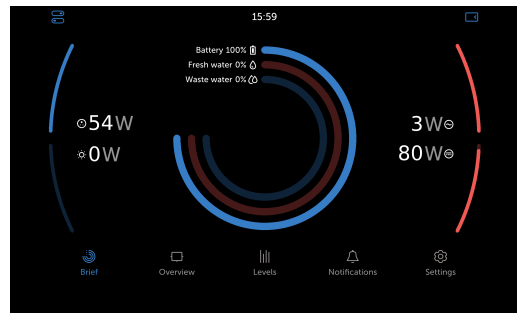

## 12V Off Grid Blue series

- 3000 inverter
- 360ah CanBus Lithium
- Cerbo GX 7 inch Screen
- Online support and gps tracking
- 820w SUNPOWER high efficiency Solar
- 360w (30a @12v) dcdc charger - optional upgrade to 600w (50a @12v)
- Tank monitoring
- Bluetooth connectivity
- Smart low voltage 3 stage protection
- Email and phone support with remote monitoring