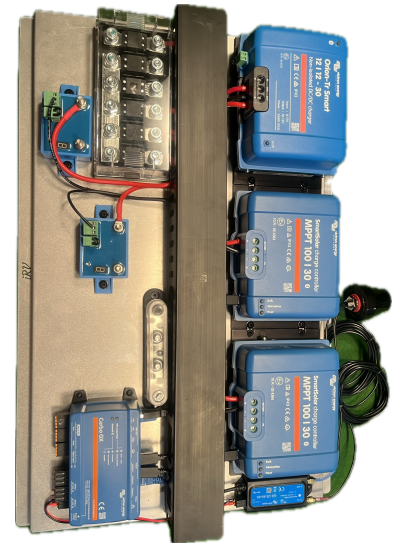

## 12V Off Grid Blue series

- 3000 inverter
- 360ah CanBus Lithium
- Cerbo GX 7 inch Screen
- Online support and gps tracking
- 820w SUNPOWER high efficiency Solar
- 360w (30a @12v) dcdc charger - optional upgrade to 600w (50a @12v)
- Tank monitoring
- Bluetooth connectivity
- Smart low voltage 3 stage protection
- Email and phone support with remote monitoring

### System application

Efficient solar and dcdc vehicle charger for real off grid touring.

Monitored online support with GPS, cheaper insurance and remote system help and training.

5 year system warranty