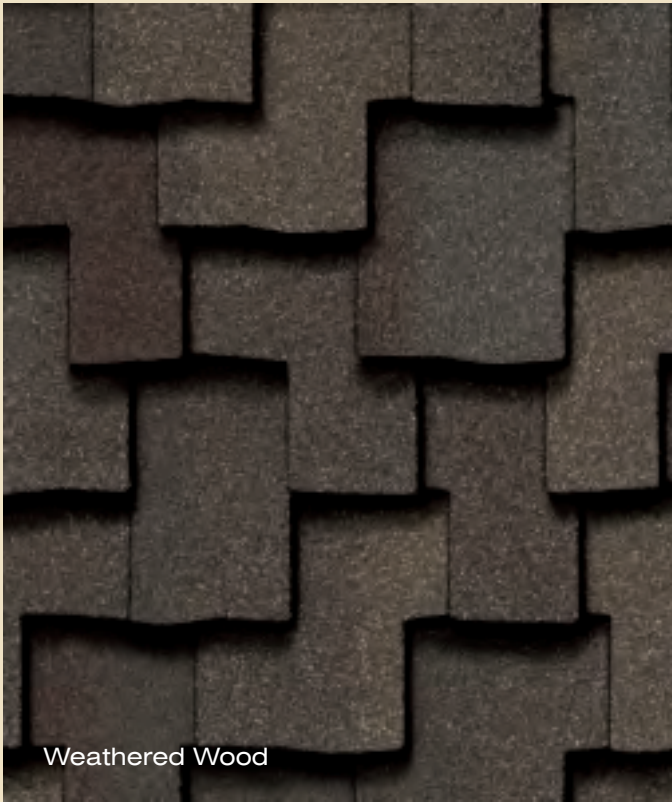

**From light, inviting earth tones
to darker, bolder hues**

**Color your home...virtually.
Log on to www.certainteed.com/colorview**