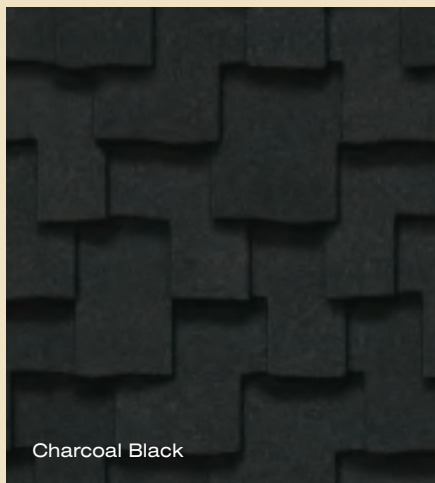

See actual warranty for specific details and limitations.

PRESIDENTIAL SHAKE™ TL

color palette

Chestnut

Classic Weathered Wood

Weathered Wood

Spanish Tile

Autumn Blend

Aged Bark

Shadow Gray

Charcoal Black

PRESIDENTIAL SHAKE™ TL gallery

Chestnut

Classic Weathered Wood

Autumn Blend

Aged Bark