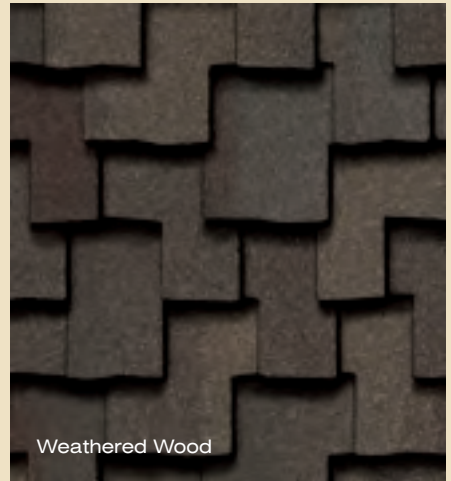

It's an easy executive decision. Presidential Shake TL gives your home the distinct look of a hand-split wood shake roof with the durability and performance that leaves wood in the sawdust. You get sculpted edges, staggered lines, and triple layer depth, for an amazing ground level effect that will last and last.

See actual warranty for specific details and limitations.

PRESIDENTIAL SHAKE™ TL

color palette

Chestnut

Classic Weathered Wood

Weathered Wood

Spanish Tile

Autumn Blend

Aged Bark

Shadow Gray

Charcoal Black

PRESIDENTIAL SHAKE™ TL gallery

Chestnut

Classic Weathered Wood

Autumn Blend

Aged Bark