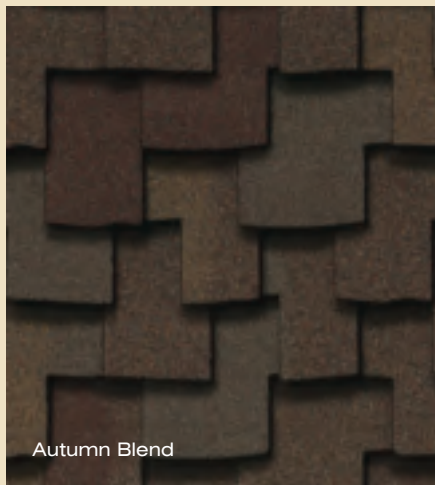

It's an easy executive decision. Presidential Shake TL gives your home the distinct look of a hand-split wood shake roof with the durability and performance that leaves wood in the sawdust. You get sculpted edges, staggered lines, and triple layer depth, for an amazing ground level effect that will last and last.

See actual warranty for specific details and limitations.

PRESIDENTIAL SHAKE™ TL

color palette

Chestnut

Classic Weathered Wood

Weathered Wood

Spanish Tile

Autumn Blend

Aged Bark

Shadow Gray

Charcoal Black

PRESIDENTIAL SHAKE™ TL gallery

Chestnut

Classic Weathered Wood

Autumn Blend

Aged Bark