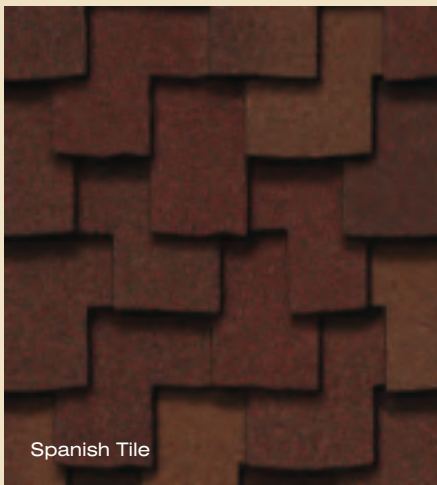

See actual warranty for specific details and limitations.

PRESIDENTIAL SHAKE™ TL

color palette

Chestnut

Classic Weathered Wood

Weathered Wood

Spanish Tile

Autumn Blend

Aged Bark

Shadow Gray

Charcoal Black

PRESIDENTIAL SHAKE™ TL gallery

Chestnut

Classic Weathered Wood

Autumn Blend

Aged Bark