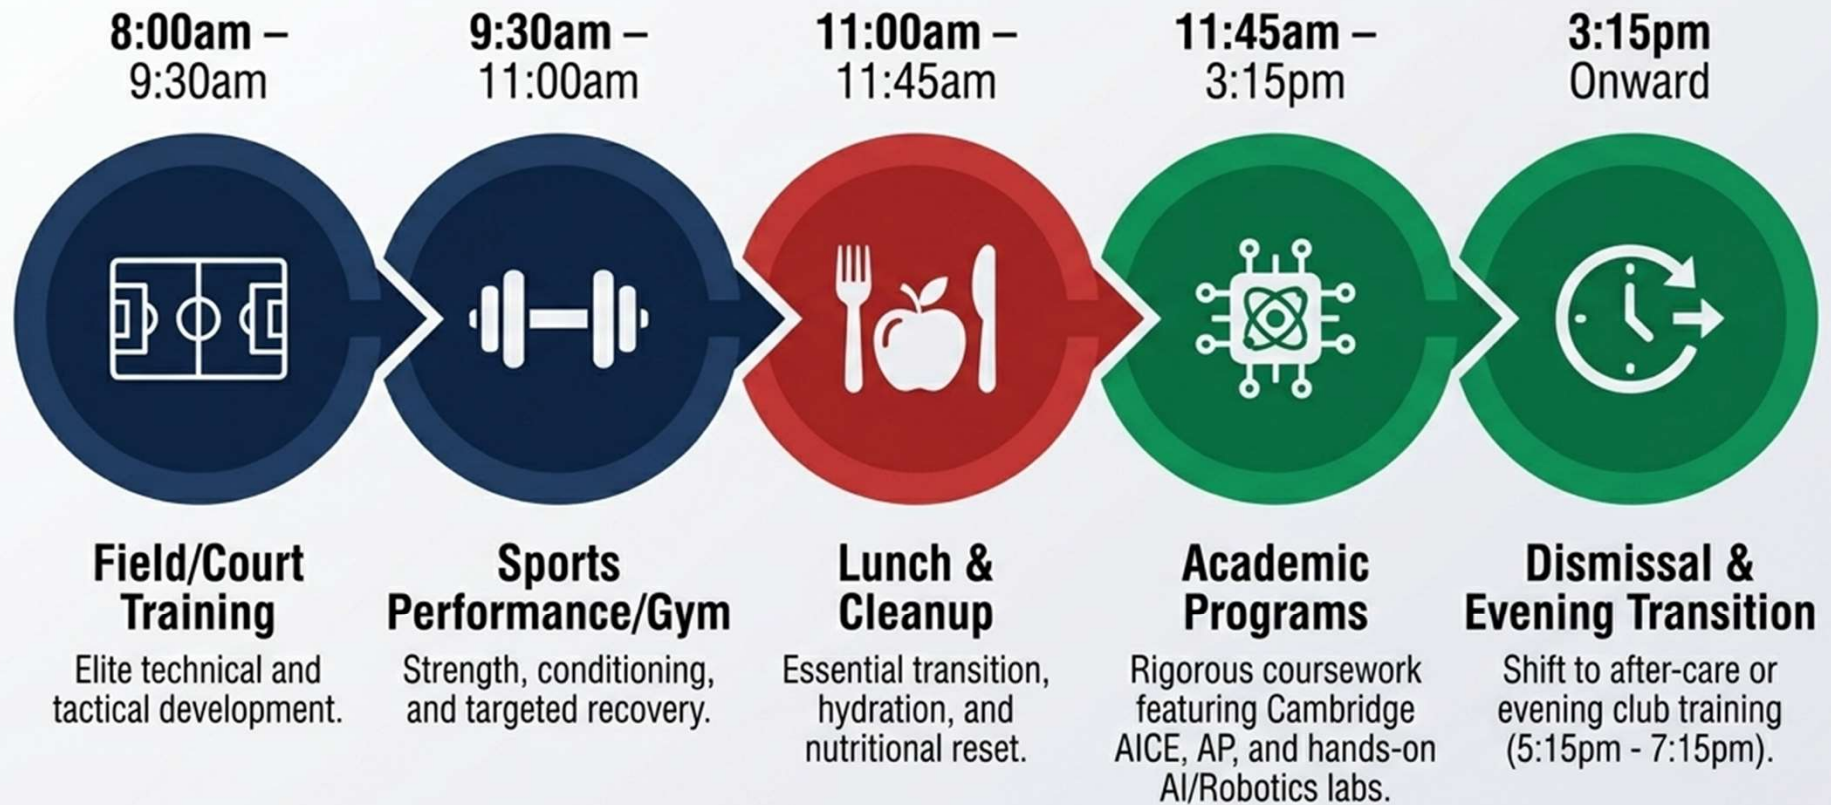

THE DILEMMA

THE ACADEMIC & TECH STANDARD

Rigorous academics, AI and robotics fluency, and future-economy preparation.

Traditional education models force ambitious families to choose between a premier athletic trajectory and preparing for a rapidly evolving digital landscape.

THE STRATEGIC PARTNERSHIP

Delivering elite athletic training alongside future-proofed education programs to create absolute control, efficiency, and flexibility for the student-athlete.

THE DEFINITIVE SOLUTION FOR HIGH-PERFORMANCE FAMILIES

Customized learning pathways providing exact schedule autonomy without sacrificing traditional accountability.

THE ELITE DAILY SCHEDULE

EDUCATIONAL INNOVATION & CUSTOMIZATION

Next-Gen Curriculum

State-of-the-art focus on AI, Robotics, STEM, and Entrepreneurship. Preparing athletes for lucrative, future-facing leadership roles in a rapidly evolving technological landscape.