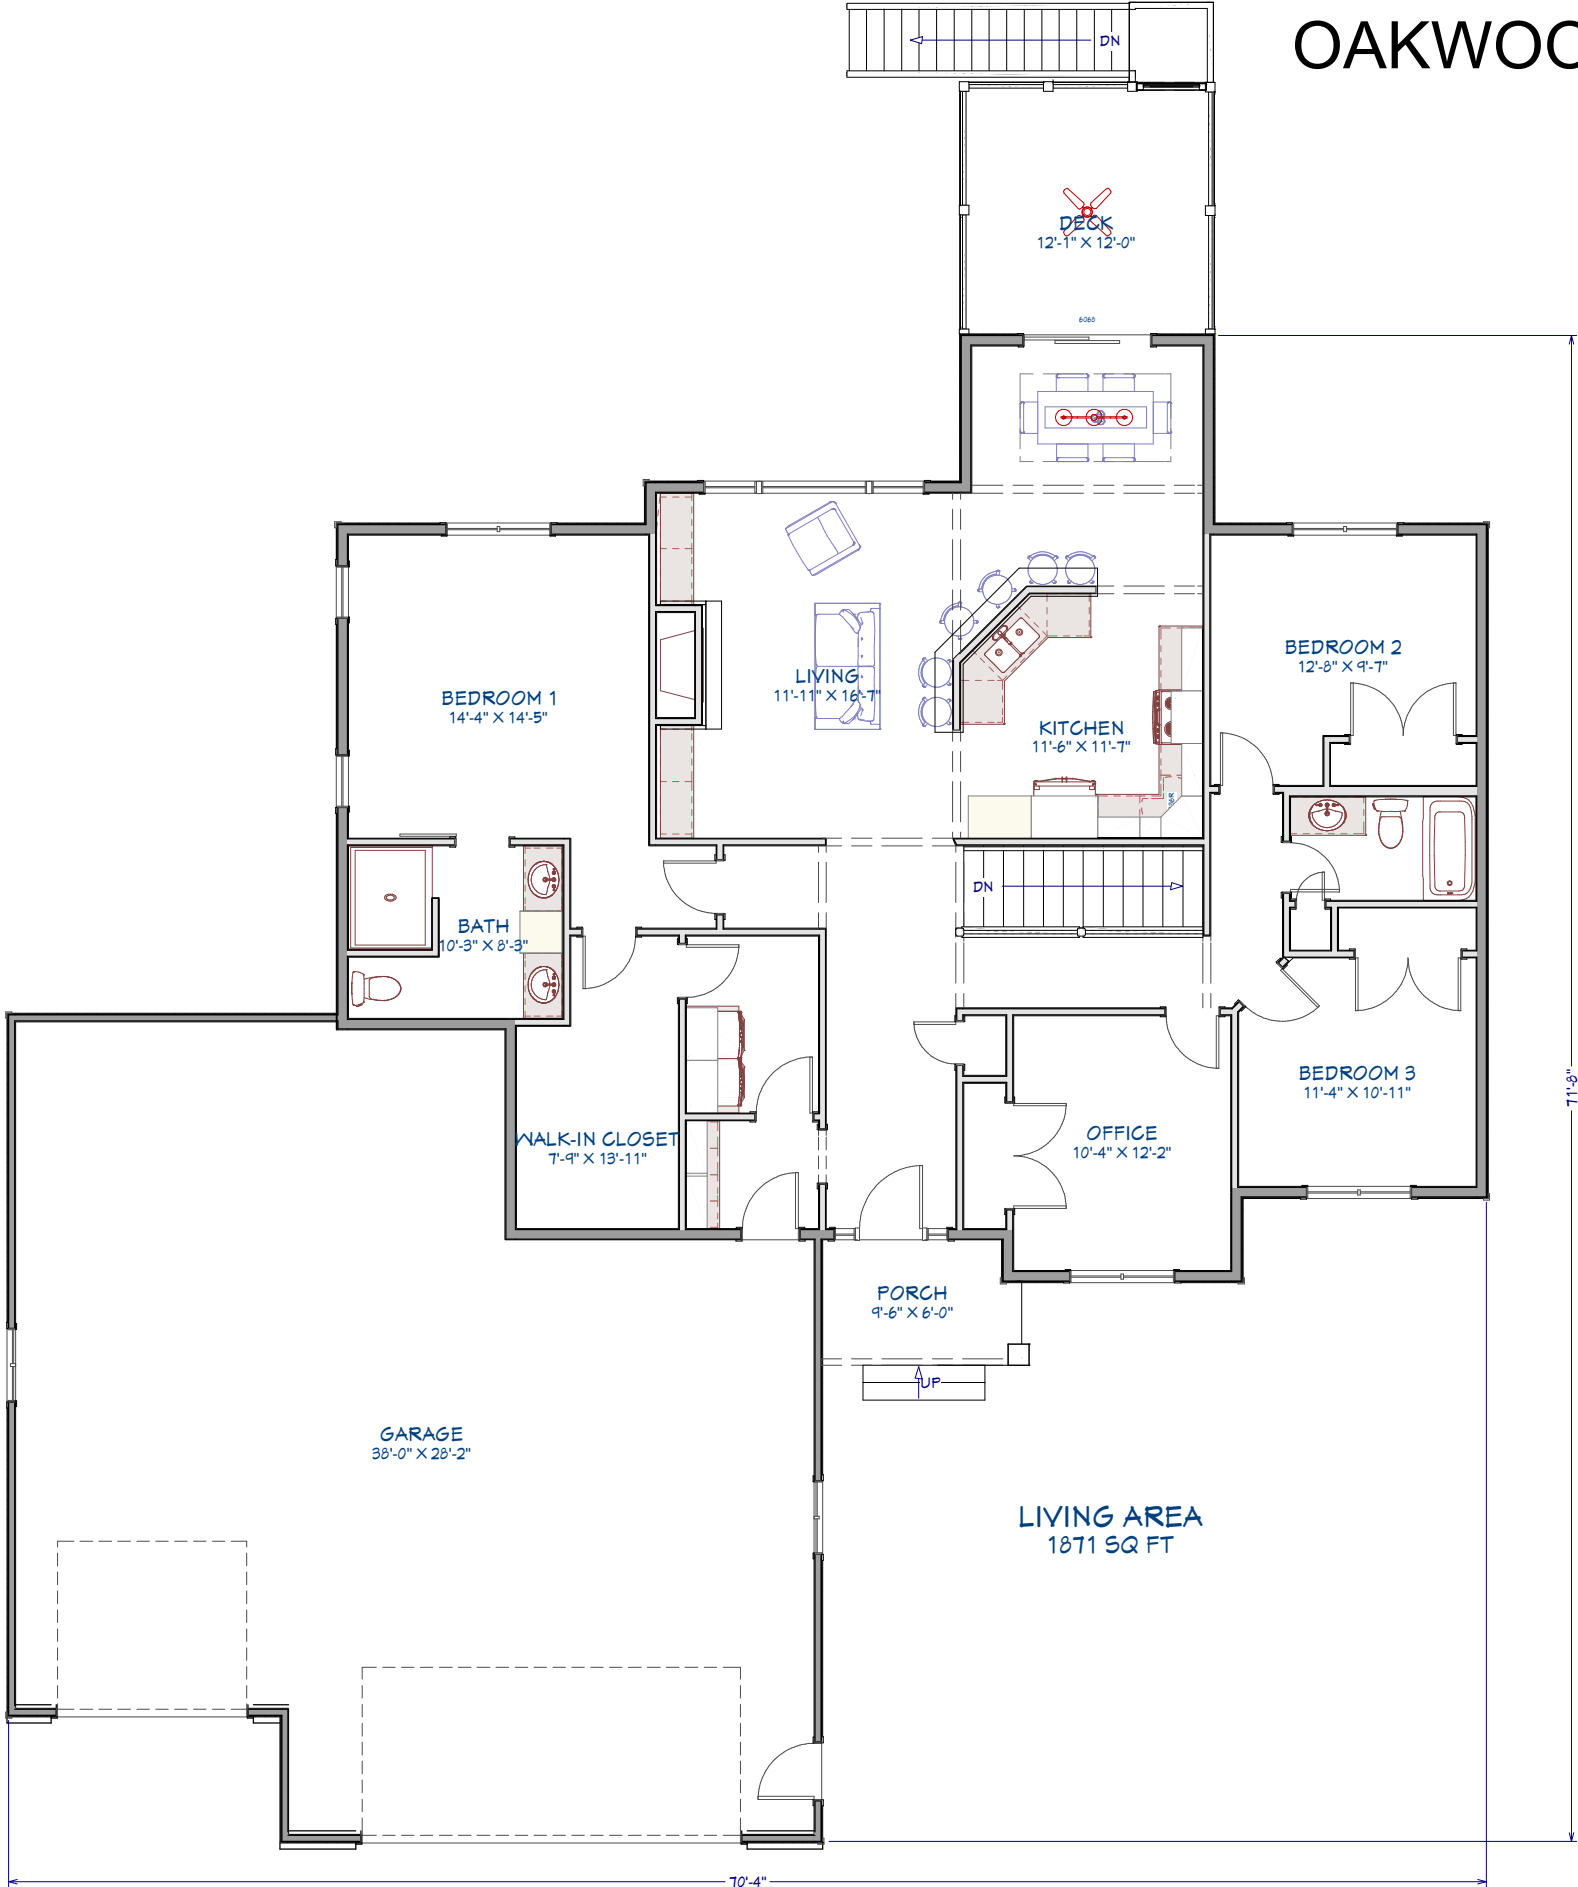

OAKWOOD MODEL HOME

MATT SCHULTZ
CONSTRUCTION, LLC
GENERAL CONTRACTING
NEW CONSTRUCTION & REMODELING
605-321-4102

OAKWOOD MODEL HOME

MATT SCHULTZ
CONSTRUCTION, LLC
GENERAL CONTRACTING
NEW CONSTRUCTION & REMODELING
605-321-4102