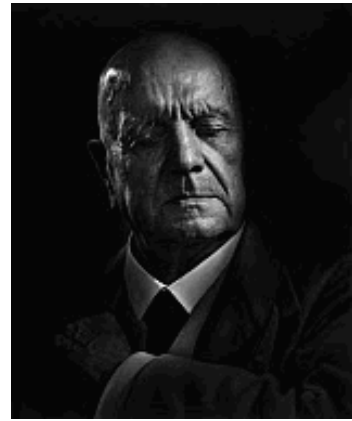

- 6 Lewis Fredrick Morley, British, born Hong Kong, 1925 - 2013
Sarah Lucas, 1980-1989
Gelatin silver print
16 x 12 inches
Gift of David Knaus
70-2011

- 7 Reed Massengill, American, born 1961
Davy Zurak in Vivicolor, Lon's Apartment, ca. 2000
Chromogenic cross-processed print, edition 1/15
14 x 11 inches
Gift of Mark Edward Rice
86-2009

- 8 Kurt E. Fishback, American, born 1942
Mary Ellen Mark, 1982
Gelatin silver print
20 x 16 inches
Gift of Kurt E. Fishback
2-1996.1

- 9 Yousuf Karsh, Canadian, born Armenia, 1908-2002
Jean Sibelius, 1949
Gelatin silver print
Frame: 22 × 18 × 3/4 in. (55.9 × 45.7 × 1.9 cm)
Gift of Irwin Gershow
2016.765