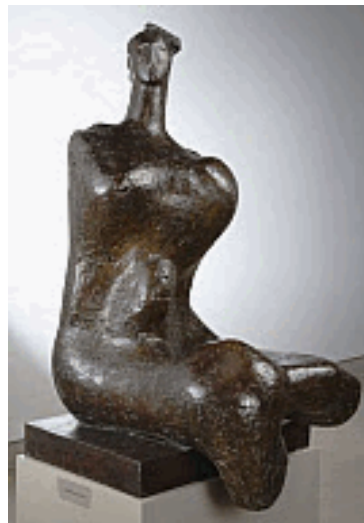

8.

Henry Moore
British, 1898-1986
Woman (Seated Torso or Parze), 1957-1958

bronze, edition 2/4

60 1/4 x 31 1/8 x 36 inches

Collection of Gwendolyn Weiner

L1980-3.20