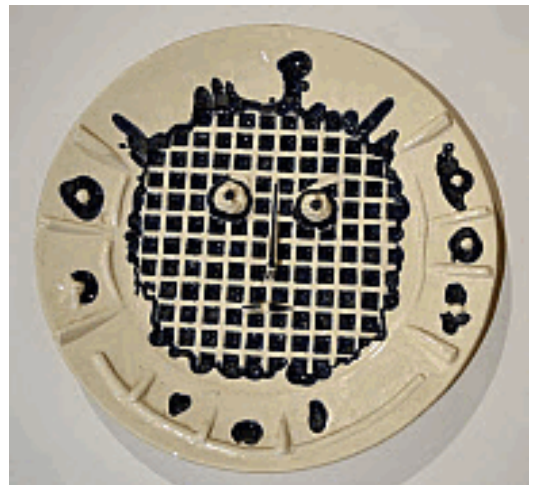

3.

Pablo Picasso
Spanish, 1881-1973
Face with Grid (Alan Raime No. 352), 1956

white earthenware and enamel, edition 79/100
object: 16 3/4 in. (42.5 cm)
Gift of the Estate of Gladys M. Rubinstein

2014.150