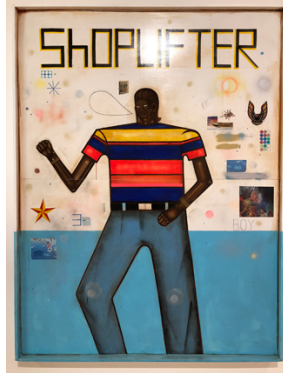

Images for Docent Training Exercise - October 25, 2018

#1. SHOPLIFTER - 2015 Armando Lerma, Rubinstein Gallery (by the elevator in the Chase)

#2. FABRIK (OHNE NOMEN) - 1994 Thomas Demand, Kemp Gallery (West end of Chase)

#3. HOMAGE TO LOUIS SULLIVAN - 1969 Robert Natkin, Anixter Gallery (mid Chase near entrance to Lecture Hall)

#4. APRIL SCREEN - 1972 Helen Frankenthaler, Maslon Gallery (mid Chase)

#5. UNTITLED - 1986 Max Neumann, Milano Gallery (near east end of