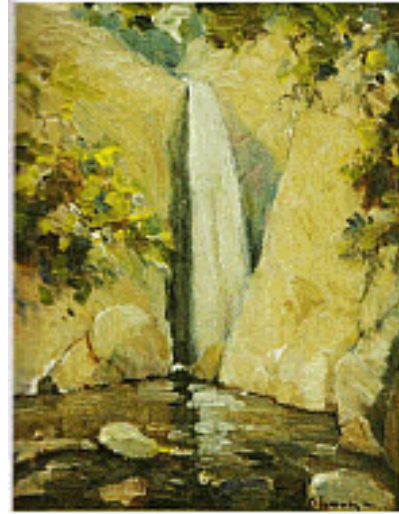

16.

Frank Coburn

American, 1862 - 1938

Tahquitz Waterfall, Palm Springs, California, ca. 1928-1938

Oil on cardboard

Overall: 10 × 8 in. (25.4 × 20.3 cm)

On loan from the Stephen B. Chase Collection at The Living Desert Zoo and Gardens

L2018.122.4