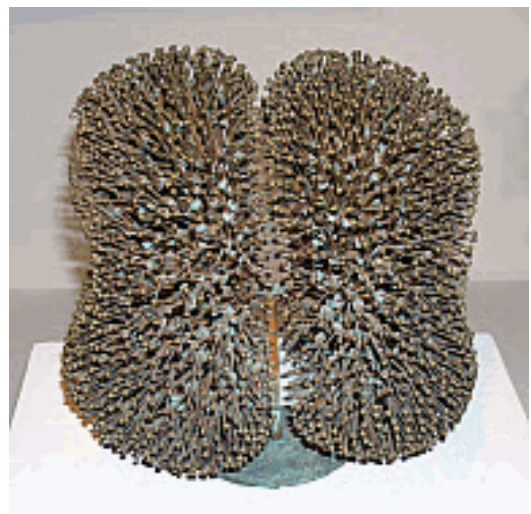

6.

Harry Bertoia
American, born Italy, 1915-1978
Golden Bush, 1976

copper, bronze

14 x 12 x 15 inches

Gift of Steve Chase

49-1994

7.

Sam Francis
American, 1923-1994
Untitled, 1979

acrylic on canvas

120 x 96 inches

Gift of Steve Chase

51-1991

8.

Billy Al Bengston
American, born 1934
Pau Ahi Draculas, 1981

oil on canvas

68 x 68 inches