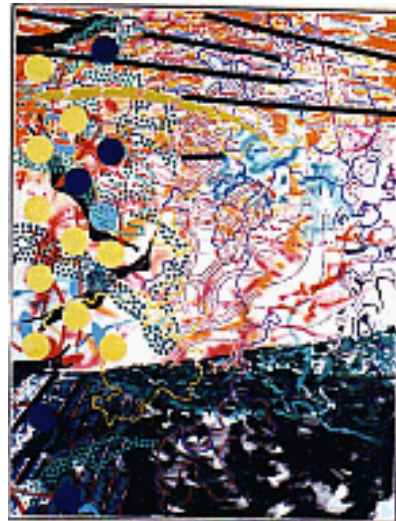

11.

Nancy Graves

American, 1940-1995

Distract, 1980

oil on canvas

84 x 64 inches

Gift of Steve Chase

75-1994

12.

Beatrice Wood

American, 1893-1998

Fantastic Teapot, 1975

blue and gold luster earthenware

13-3/4 x 18 x 9-3/4 inches

Gift of Steve Chase

114-1994