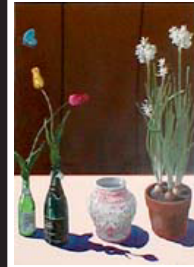

40'

Lynda Benglis  
*Zimmer*, 1987

Sam Francis  
*Untitled*, 1979

Paul Wonner  
*Study for Still Life with  
Flowers and Butterfly*, 1982

Otto Natzler  
*Vase (X507)*, 1987

Beatrice Wood  
*Fantastic Teapot*, 1975