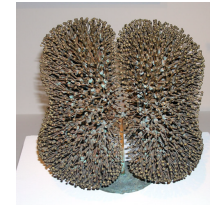

40'

Lynda Benglis  
*Zimmer*, 1987

Sam Francis  
*Untitled*, 1979

Paul Wonner  
*Study for Still Life with  
Flowers and Butterfly*, 1982

Otto Natzler  
*Vase (X507)*, 1987

Beatrice Wood  
*Fantastic Teapot*, 1975

10'2"

Sam Gilliam  
*Indigo Danced*, 1984

Harry Bertoia  
*Golden Bush*, 1976

29' 8"

Billy Al Bengston  
*Pau Ahi Draculas*, 1981

15' 6"

John Altoon  
*Untitled*, 1959

Tom Berg  
*Shadowed Symmetry*, 1983