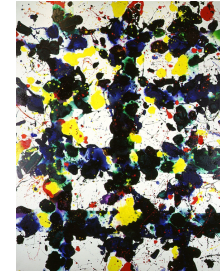

40'

Lynda Benglis  
*Zimmer*, 1987

Sam Francis  
*Untitled*, 1979

Paul Wonner  
*Study for Still Life with  
Flowers and Butterfly*, 1982

Otto Natzler  
*Vase (X507)*, 1987

Beatrice Wood  
*Fantastic Teapot*, 1975