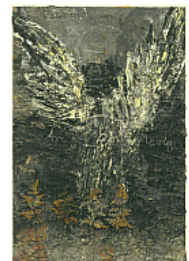

5. Anselm Kiefer
  German, born 1945
  Painting
  L'Ascension, 1978-2008
  oil, emulsion, acrylic, shellac and resin-coated ferns on canvas
  110 1/4 x 75 inches
  Museum purchase with funds provided by Donna and Cargill MacMillan, Jr., Gladys Rubinstein, Annette Bloch, Muriel Myerson, the Contemporary Art Council, and from funds derived from previous gifts from Karen and Dr. J. Bruce Jacobs, Caryl Golden and Robert Zinner from the Estate of Kathryn B. Pollak, Mr. and Mrs. Samuel Maslon, Robert Vitkin in memory of Jeannette Vitkin, and Steve Chase
  35-2009
  PSAM, Chase Wing, Kemp Gallery (27 Sep 2019)