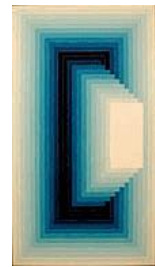

1. **7.** Arthur Secunda
   American, born 1927
   Painting
   Blue Protrusion, 1975
   acrylic on canvas
   54 x 30 inches
   Gift of Mr. and Mrs. C. Edward Wall
   44-1991.2
   PSAM, Chase Wing, Milano Gallery (7 Nov 2019)