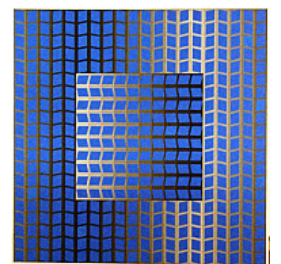

1. **9.** Victor Vasarely
   French, born Hungary, 1908-1997
   Grand Iboya (NB 63), 1970
   polystyrene on wood, edition 4/8
   73 x 12 x 12 inches
   Gift of Mr. and Mrs. William H. Wise
   29-1981
   PSAM, Chase Wing, Milano Gallery (11 Nov 2019)

1. **10.** Victor Vasarely
   French, born Hungary, 1908-1997
   Zett-Kek, 1966
   tempera on linen
   56 x 56 inches framed
   Gift of Mr. and Mrs. William H. Wise
   77-1979
   PSAM, Chase Wing, Milano Gallery (7 Nov 2019)