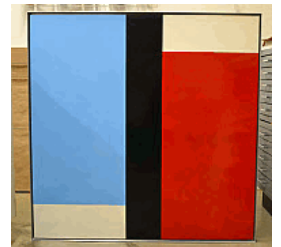

1. **9.** Frederick Hammersley
   American, 1919 - 2009
   Painting
   Adam and Eve, 1970
   oil on linen on masonite
   Overall: 44 3/4 x 44 3/4 x 1 1/2 in. (113.7 x 113.7 x 3.8 cm)
   75th Anniversary gift of L.J. Cella and museum purchase with funds derived from a previous gift from the Estate of Marjorie Edris
   57-2013
   PSAM, Denney Wing, Montgomery Gallery (2 Oct 2019)