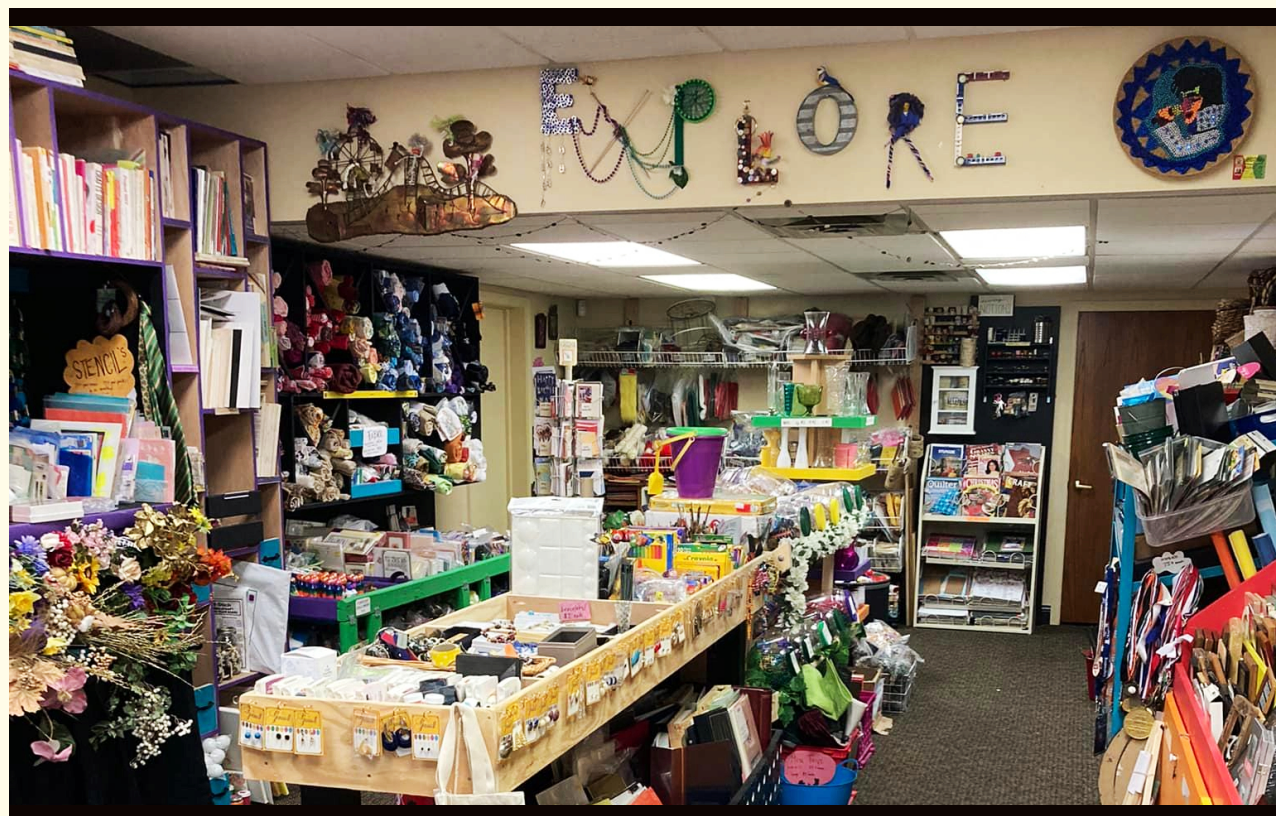

Creative Reuse Marketplace

Community donation center & marketplace focused on community development through job training, education & creative reuse.