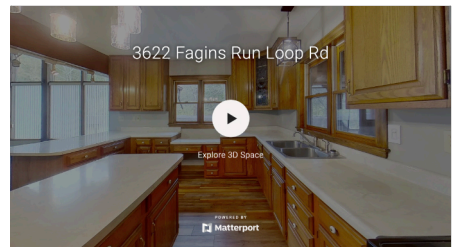

Up to 5000 SqFt - \$125
Over 5000 Sq Ft - \$150
Next Morning Delivery

Virtual Staging

Bring vacant homes (or single rooms) to life. Photo realistic virtual staging using advanced lighting and shadowing techniques to ensure your photos look real!

1-3 Images - \$30 each
Each Add'l Image - \$25
Next Morning Delivery

Virtual Twilight

Digitally enhanced photo to showcase your listing as it may appear at sunset.

\$50
Next Morning Delivery

Drone Photos

Have your listing stand out from the pack. Make a statement with drone photos and get the attention your listing deserves. 3-5 still photos delivered. Please note; drone images are not available in all locations due to FAA restrictions. Additionally, we reserve the right not to fly if the conditions or location are unsafe.

Up to 1300 SqFt - \$80
1301 to 3500 SqFt - \$100
3501 to 5000 SqFt - \$125
5001 to 7500 SqFt - \$150
Same Day Delivery

3D Virtual Tour

Blow away potential sellers and prospective buyers with a 3D Showcase - an immersive online 3D experience that gives buyers a true sense of the feeling of your property before they ever see it in person.