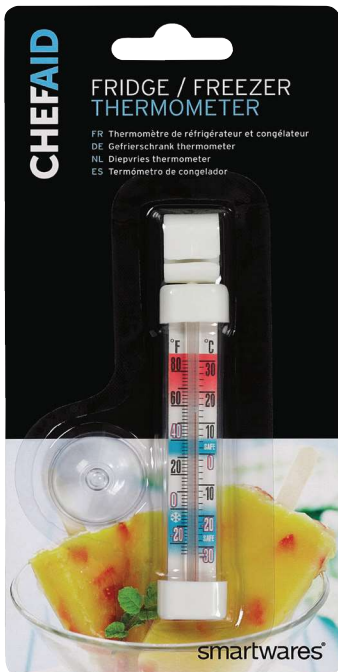

10E10604
Digital Timer
Blister card

10E08116
Fridge/Freezer
Thermometer
Blister card