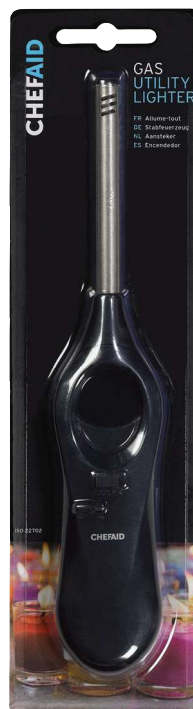

10E00205

Clear Refillable Gas
Lighter
Blister card

10E00206

Long Reach
Refillable Gas
Lighter
Blister card

10E20202

Utility Lighter
Torch Lighter
Ideal for Creme
Brulee
Blister card

Use for Candles,
BBQ's, Fires
and Birthday
Candles.

All lighters are
lockable with
adjustable flames.

Windproof
lighter
with blue
torch
flame.

10E01062

Corn Cob Forks
Blister card
12 Pack

10E00383

Pack 6
Corn Cob Forks
Blister card

NEW

10E21037