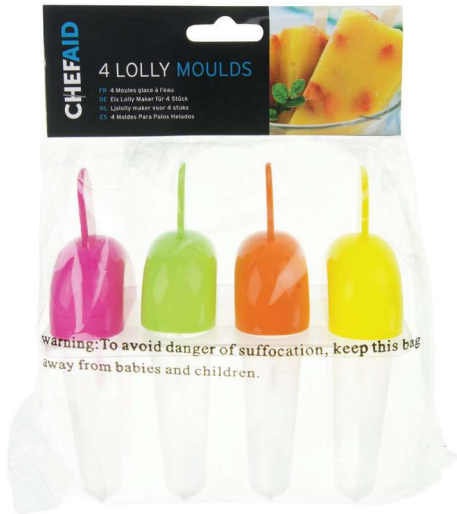

With comfort handle grip.

NEW
10E21035
Tongs
Swing tag

Non-Stick tools for
easy cleaning.

NEW
10E21036
BBQ Grill
Grill Basket 32 x 22cm
Card wrap

With folding
/ removable handle.

10E31963
Curly Straws
Pack 3
Header card

10E01905
Waiters Friend
Corkscrew Set
Blister card

10E00934
Wing Corkscrew
Blister card

10E01451*
12 Cocktail Umbrellas
Blister card

10E14873
Shot Glasses
Assorted
20 Pack
Header card

10E20081
3 Lever Arm Bottle Stoppers
Carded

*Product to be sold in inner or outer quantities only.

10E75950

4 Lolly Moulds
Header card and polybag

10E00479

Bow Action Scoop
Swing tag

10E10423

Ice Cream Scoop
Stainless Steel
Carded

10E30116*