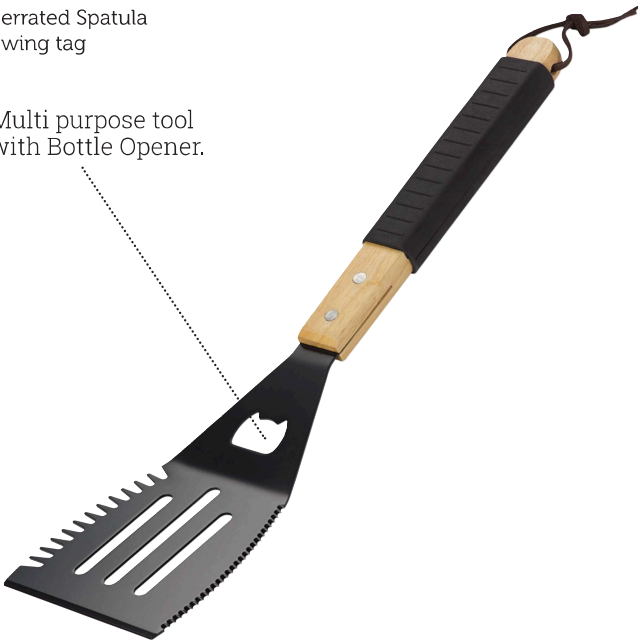

*Product to be sold in inner or outer quantities only.

CHEFAID

10E11460
BBQ 3 in 1 Grill Brush
Swing tag

NEW
10E21033
Serrated Spatula
Swing tag

Multi purpose tool
with Bottle Opener.

NEW
10E21034
Fork
Swing tag

With comfort handle grip.

NEW
10E21035
Tongs
Swing tag

Non-Stick tools for
easy cleaning.

NEW
10E21036
BBQ Grill
Grill Basket 32 x 22cm
Card wrap

With folding
/ removable handle.

10E31963
Curly Straws
Pack 3
Header card