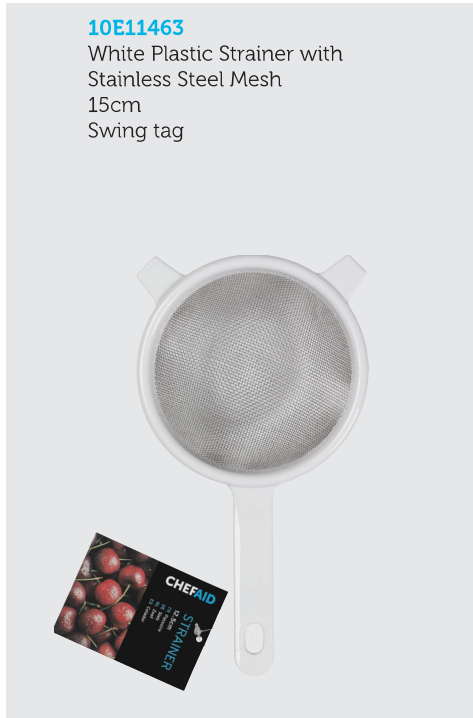

10E04775
Chef Aid
Baking Beans
500g
Storage tub

NEW
10E21340
Chef Aid
Measuring Jug
1.3lt
Label

10E22001
1 Litre
Measuring Jug
Label

10E33403
2 Pint
Plastic
Jug Label
Label

10E22002
2 Litre
Measuring
Jug
Label

*Product to be sold in inner or outer quantities only.

10E11462

White Plastic Strainer with
Stainless Steel Mesh
12.5cm
Swing tag

10E11463

White Plastic Strainer with
Stainless Steel Mesh
15cm
Swing tag

10E11464