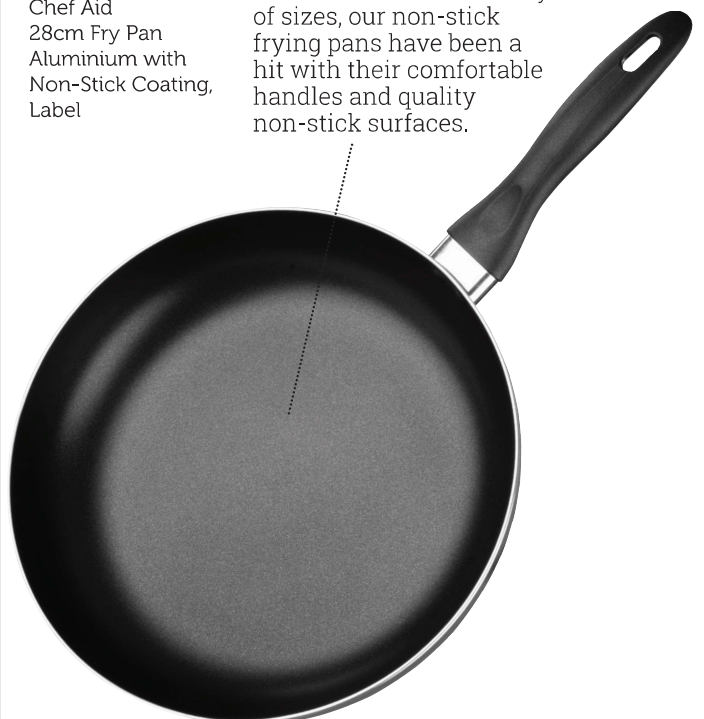

Comfortable
Handles.

10E11061

Chef Aid 20cm
Fry Pan
Aluminium with
Non-Stick Coating,
Label

10E11062

Chef Aid 24cm
Fry Pan
Aluminium with
Non-Stick Coating,
Label

10E11063

Chef Aid 26cm
Fry Pan
Aluminium with
Non-Stick Coating,
Label

10E11064

Chef Aid
28cm Fry Pan
Aluminium with
Non-Stick Coating,
Label

Available in a wide variety
of sizes, our non-stick
frying pans have been a
hit with their comfortable
handles and quality
non-stick surfaces.