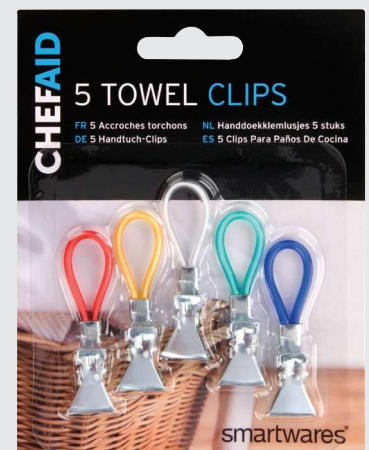

10E00020
Kettle Descaler
Blister card

10E03585
Tap Swirl
Carded
Blister card

10E33305
3 Pack Reusable Veggie Bags
30 x 20, 30 x 35, 30 x 43cm.
Made from recycled plastic
Header card

10E11563
Bag Clippets
Set of 4
Carded

10E37973
Bag Clippets Set of 6
Header card and polybag

10E00999
5 Towel Clips
Blister card

*Product to be sold in inner or outer quantities only.

CHEFAID

10E00997*
Set 2 Plastic Sink Strainers
Carded

10E02382*
Sink Strainer Bag
Header card