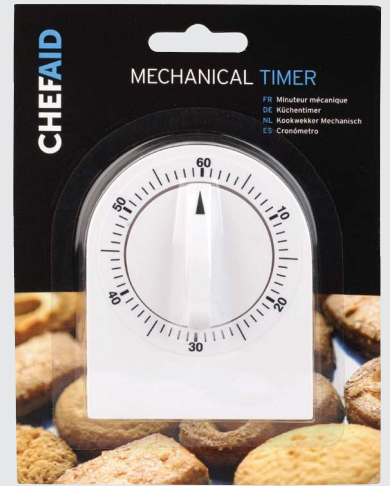

10E01664
Room Thermometer
Blister card

10E08117
Mechanical
Timer
Blister card