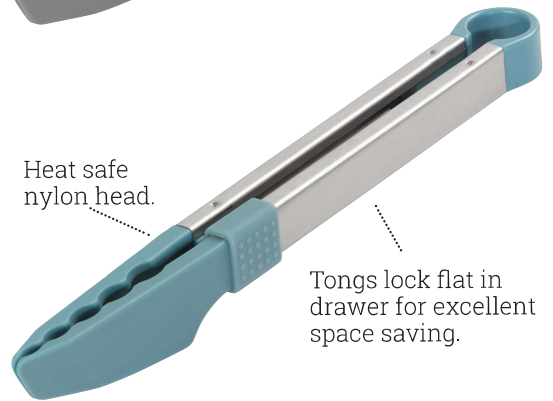

Simple locking system to interchange juicers, graters and slicers.

10E10379

Contain 3
Into 1 Chopping
Board Set
34.5 x 24.5cm ,
34 x 23.5cm,
32 x 18.5cm
Card wrap

Features a handle
for easy hanging.

Innovative nesting
system, all 3
boards slot within
one another.

Slides flat for space
saving.

Juice groove.

10E10378

Tongs

Sturdy stainless
steel handle.

Heat safe
nylon head.

Tongs lock flat in
drawer for excellent
space saving.

10E10381