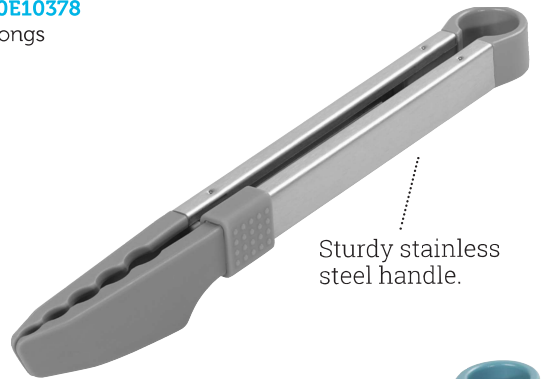

Simple locking system to interchange juicers, graters and slicers.

10E10379

Contain 3
Into 1 Chopping
Board Set
34.5 x 24.5cm ,
34 x 23.5cm,
32 x 18.5cm
Card wrap

Features a handle
for easy hanging.

Innovative nesting
system, all 3
boards slot within
one another.

Slides flat for space
saving.

Juice groove.

10E10378

Tongs

Sturdy stainless
steel handle.

Heat safe
nylon head.

Tongs lock flat in
drawer for excellent
space saving.

10E10381