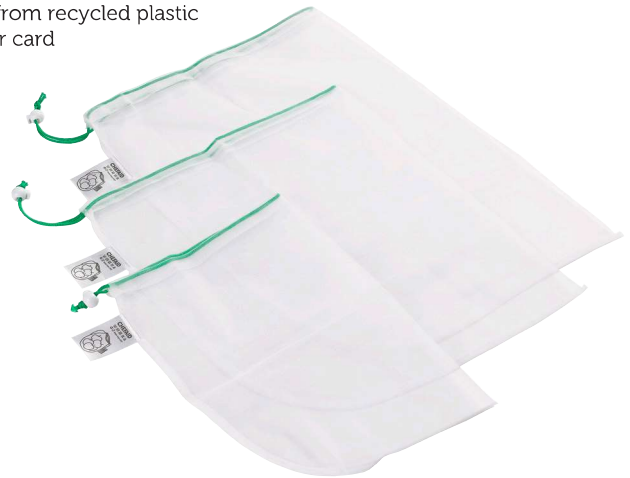

Chef Aid
Door Wedges
Set of 2 Carded
Blister card

10E00863*

7.5cm Can Covers
Header card

*Product to be sold in inner or outer quantities only.

10E00995*
6 Mini Bag Clips
7cm
Header card
and polybag

10E00996*
Clips
11cm
Header card
and polybag

10E00020
Kettle Descaler
Blister card

10E03585
Tap Swirl
Carded
Blister card

10E33305
3 Pack Reusable Veggie Bags
30 x 20, 30 x 35, 30 x 43cm.
Made from recycled plastic
Header card

10E11563
Bag Clippets
Set of 4
Carded