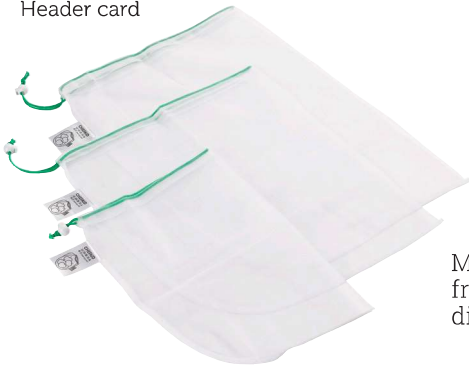

Strawberry
Chopping Board
28 x 30.5 x 0.8cm
Label

Non-slip edges.

Food Prep & Store

10E33305

3 Pack Reusable Veggie Bags
30 x 20, 30 x 35, 30 x 43cm.
Made from recycled plastic
Header card

Microwave,
freezer, fridge and
dishwasher safe.