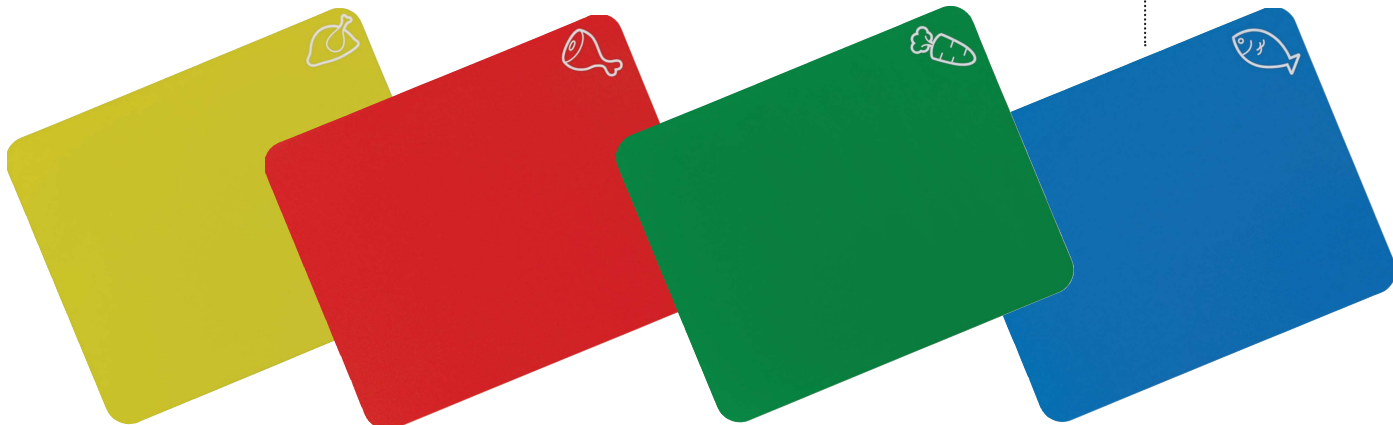

Hardwearing, multi
purpose storage tubs.

CHEFAID

10E21062

4 Flexible Chopping Mats 38 x 30cm

Colour coded for red meat, chicken, fish and vegetables. Chop food separately for increased hygiene. Antibacterial. Flexible for easy transfer of food to pan. Dishwasher safe. Label

Colour coded for red meat, chicken, fish and vegetables.

10E21061

Funnel Chopping Board 35 x 23 x 3cm

Specifically designed surface to prevent knife slipping. Lightweight, hygienic, durable and practical. Both sides of the chopping board are useable. Easily cleaned with detergent. Dishwasher safe. Label

Funnelled end for easy transfer of chopped food to pan.

10E10789

24cm Poly Chopping Board 24 x 16.5 x 0.9cm Label

Our poly chopping boards are hygienic and dishwasher safe. They are extremely durable and while they are lightweight the thickness means they do not bend or warp.