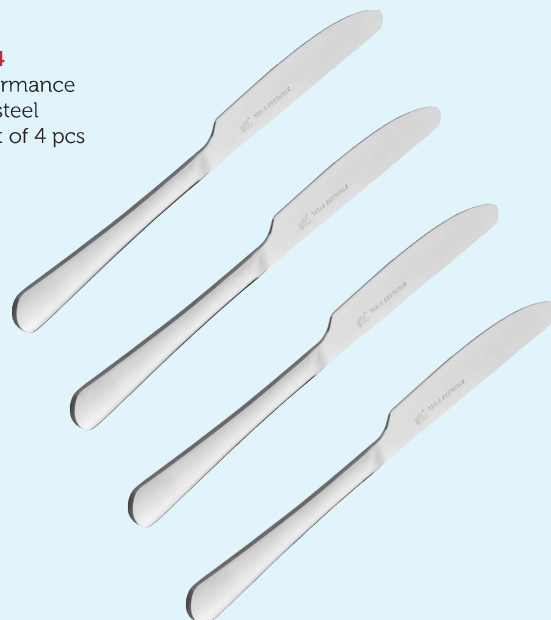

NEW
10A26024

Tala Performance Stainless steel Knives Set of 4 pcs
Carded