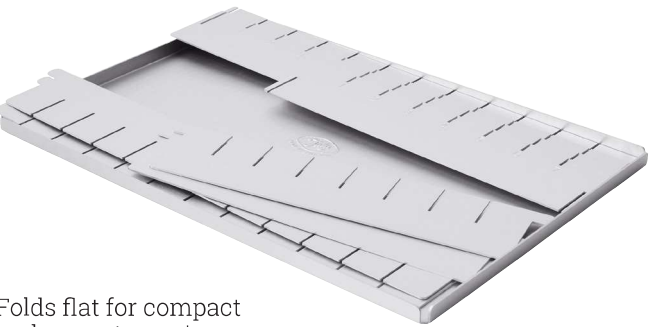

Anodised products also cool quickly so cakes can be removed from pans in a faster time.

Instructions:

1. Insert the outer walls together. These are the panels without tabs at the side, insert the short walls first with grooves pointing upwards.
2. Then insert the longer walls with the grooves pointing downwards.
3. Once all four outer walls are assembled, insert the inner dividers. These will have the extra tabs at each ends of each panel.
4. Make sure all panels are securely slotted together before use.

NEW
10A21462

Silver anodised Multi-Size Traybake Tin
Boxed

Anodised products also cool quickly so cakes can be removed from pans in a faster time.

Folds flat for compact and easy storage!

30cm x 20cm x 5cm
12" x 8" x 2" approx