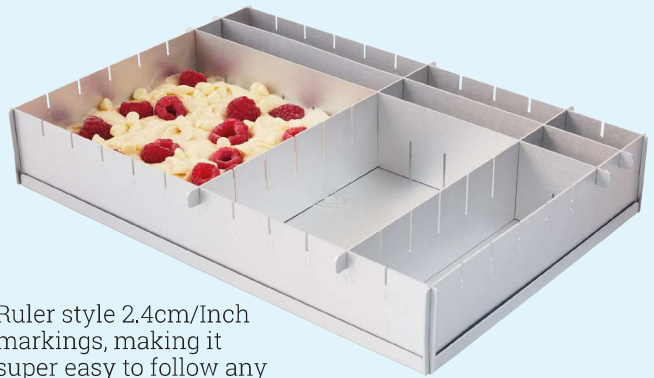

Anodised products also cool quickly so cakes can be removed from pans in a faster time.

Instructions:

1. Insert the outer walls together. These are the panels without tabs at the side, insert the short walls first with grooves pointing upwards.
2. Then insert the longer walls with the grooves pointing downwards.
3. Once all four outer walls are assembled, insert the inner dividers. These will have the extra tabs at each ends of each panel.
4. Make sure all panels are securely slotted together before use.

NEW
10A21462

Silver anodised Multi-Size Traybake Tin
Boxed

Anodised products also cool quickly so cakes can be removed from pans in a faster time.

Folds flat for compact and easy storage!

30cm x 20cm x 5cm
12" x 8" x 2" approx