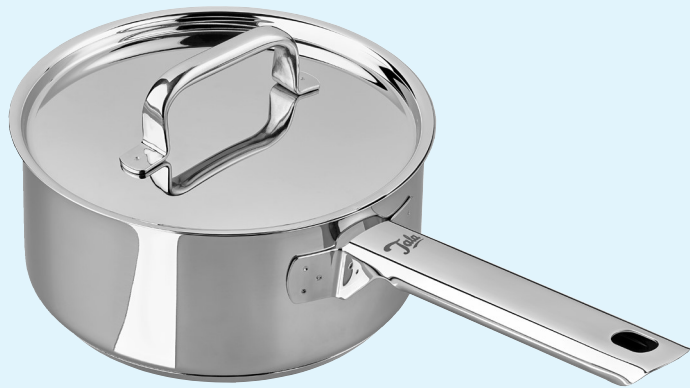

COOKWARE

Tala Performance Cookware is entirely made in Portugal. Manufactured from high-quality mirror-polished steel. The impact-bonded base is suitable for all hob types.

NEW

10A14369

Tala Performance Classic Grade
14cm Milk Pot
1.9 Litre capacity
Boxed

NEW
10A14364

Tala Performance Superior Grade
Milk Pan 14cm
1.1 Litre Capacity
Boxed

NEW
10A14363

Tala Performance Superior Grade
16cm Saucepan With Stainless Steel Lid
1.5 Litre Capacity
Boxed

NEW
10A14359

Tala Performance Superior Grade
18cm Saucepan With Stainless Steel Lid
2 Litre Capacity
Boxed

NEW
10A14362

Tala Performance Superior Grade
18cm Deep Saucepan With Stainless Steel Lid
13cm Depth
3 Litre Capacity
Boxed

NEW

10A14358

Tala Performance Superior Grade
20cm Saucepan With Stainless Steel Lid
2.6 Litre Capacity
Boxed

NEW

10A14361

Tala Performance Superior Grade
20cm Deep Saucepan With Stainless Steel Lid, With Helper
Handle, 14cm Depth, 4 Litre Capacity
Boxed