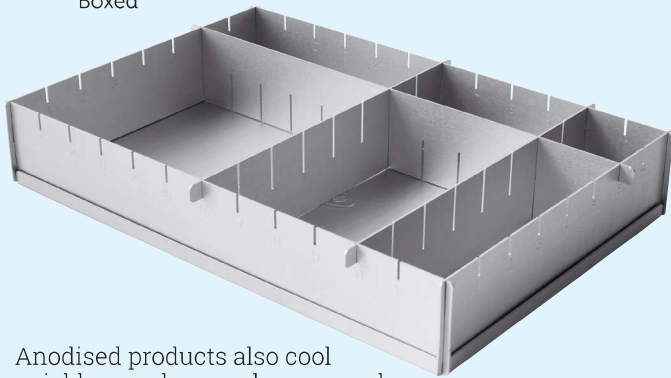

Anodised products also cool quickly so cakes can be removed from pans in a faster time.

Instructions:

1. Insert the outer walls together. These are the panels without tabs at the side, insert the short walls first with grooves pointing upwards.
2. Then insert the longer walls with the grooves pointing downwards.
3. Once all four outer walls are assembled, insert the inner dividers. These will have the extra tabs at each ends of each panel.
4. Make sure all panels are securely slotted together before use.

NEW
10A21462

Silver anodised Multi-Size Traybake Tin
Boxed

Anodised products also cool quickly so cakes can be removed from pans in a faster time.

Folds flat for compact and easy storage!

30cm x 20cm x 5cm
12" x 8" x 2" approx