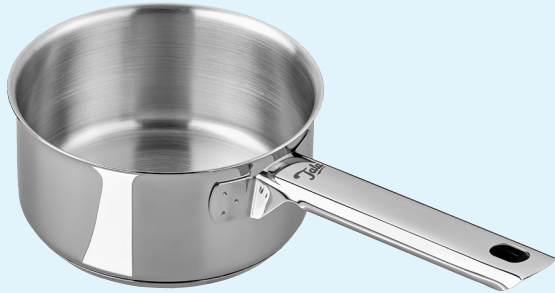

COOKWARE

Tala Performance Cookware is entirely made in Portugal. Manufactured from high-quality mirror-polished steel. The impact-bonded base is suitable for all hob types.

NEW

10A14369

Tala Performance Classic Grade
14cm Milk Pot
1.9 Litre capacity
Boxed

NEW

10A14368

Tala Performance Classic Grade
3 Piece Set
16cm Saucepan With Glass Lid,
18cm Saucepan With Glass Lid,
20cm Saucepan With Glass Lid
Boxed

NEW

10A14367

Tala Performance Classic Grade
5 Piece Set
16cm Saucepan With Glass Lid,
18cm Saucepan With Glass Lid,
20cm Saucepan With Glass Lid
14cm Milk Pan,
24cm Frying Pan
Boxed

NEW
10A14364

Tala Performance Superior Grade
Milk Pan 14cm
1.1 Litre Capacity
Boxed

NEW
10A14363

Tala Performance Superior Grade
16cm Saucepan With Stainless Steel Lid
1.5 Litre Capacity
Boxed

NEW
10A14359