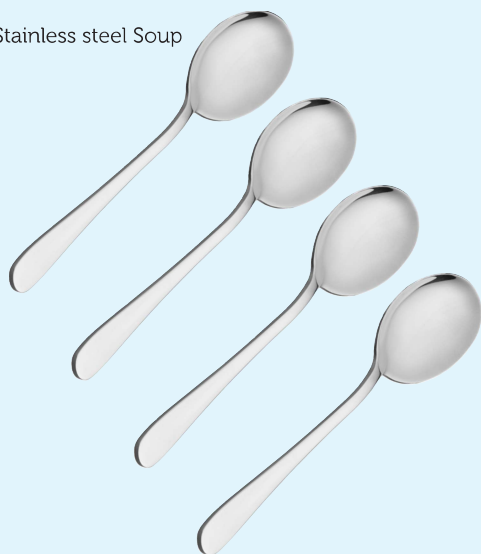

Constant
quality control
guarantees the
quality of the
knives.

NEW
10A31377

Bamboo
Butchers Block
30 x 30 x 5cm
Card Wrap

NEW
10A31394

El Herder Paring Knife,
Stainless Steel Blade,
Nylon Handle

NEW
10A31392

El Herder Paring Knife,
Stainless Steel Blade,
Nylon Handle

NEW
10A31391

El Herder Serrated Paring Knife, Stainless
Steel Blade,
Nylon Handle

The sharpest
quality knife
thanks to special
sharpening
technology!

NEW
10A26021

Tala Performance Stainless steel Soup spoons, set of 4
Carded

NEW
10A26020

Tala Performance Stainless steel Dessert Spoons, set of 4pcs
Carded

NEW
10A26026

Tala Performance Stainless steel Teaspoons Set of 4pcs
Carded