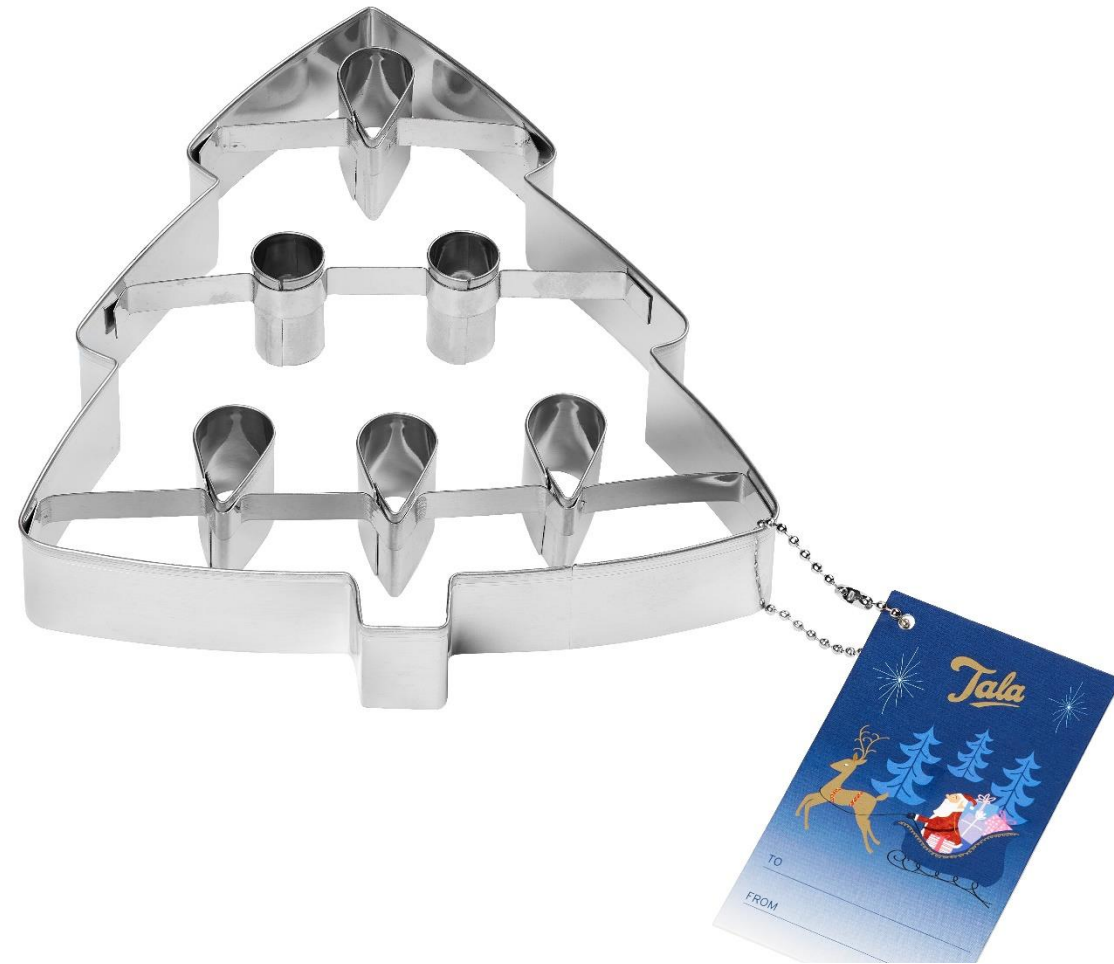

- Perfect for Yule Logs, Swiss Rolls and Roulade

Tala Christmas Mini Kitchen Tool Set

Features Mini Whisk, Slotted Spatula, Spatula, Corner Spatula and Pastry Brush

Carded, features Gingerbread recipe

- Each tool different colour Midnight blue, Dark Purple , Lilac, Red, Green or White

Code: 10A00154

Barcode: 5012904011797

Inner: 12

Outer: 48

Tala Christmas Mini Baking Set

Features Santa, Christmas Tree and Gingerbread Man Stainless steel Cutters with Non-Stick Rolling Pin

Code: 10A00155

Barcode: 5012904011810

Inner: 6

Outer: 48

- Perfect for homemade gifting and kids baking!
- Foil lined for minimal mixture absorption.

Tala Santa Sleigh Cake Topper
82 x 5.5cm cake topper

Header card

Code: 10A00143

Barcode: 5012904011643

Inner:

Outer:

- Perfect for festive cakes and desserts.

Tala Large Stainless Steel Christmas Tree Cookie Cutter

19 x 15 x 2.5cm

Swing Tag

Code: 10A00144

Barcode: 5012904011650