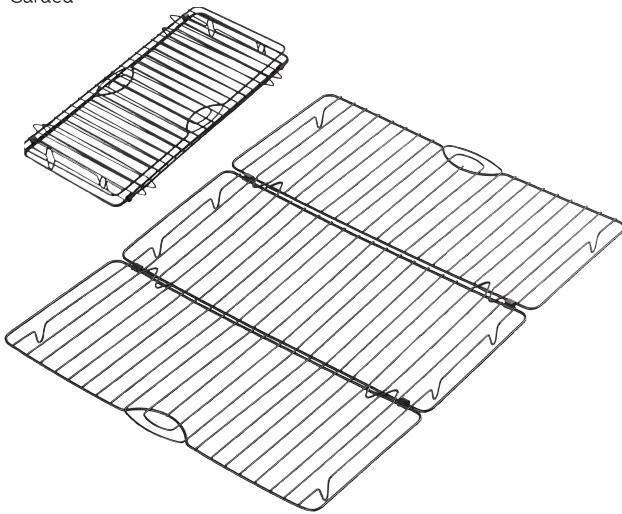

10A11221
Rectangular Folding Non-Stick Cooling Tray
44 x 32 cm approx, when unfolded
Carded