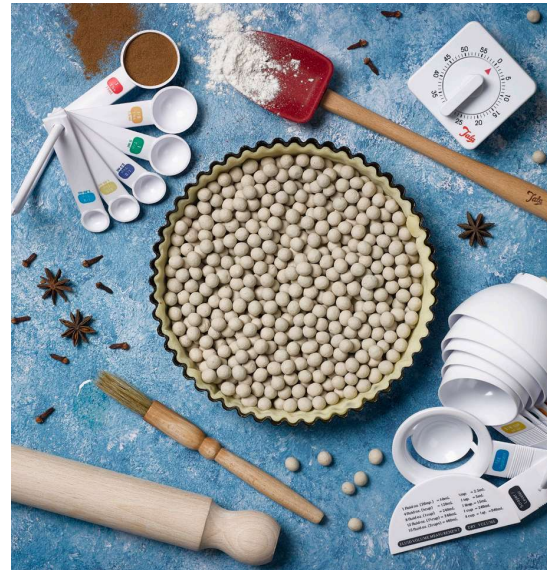

10A10684

Performance
4 Tart Tins
10cm Dia x 2cm
Loose Base
Carded

10A10704

Performance 15cm
Tart Tin, Loose Base
Carded