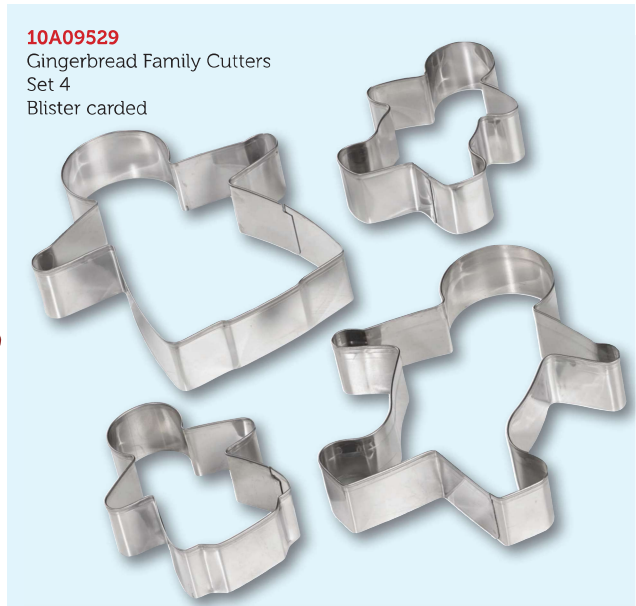

**10A09873**  
Set 4 Pudding Moulds  
S/S, 8cm x 5cm Dia  
Header

**10A11234**  
Performance Set of 4  
Non-Stick Pudding Moulds.  
8cm Dia x 5cm Dia  
Carded

**10A11522**  
Cheese Cloth 152 x 86cm  
Carded

**10A06800**  
Cooks Blow Torch  
Double blister carded

Now comes  
filled with  
gas.

**10A00990**  
Set 3 Heart Cutters  
Swing tag

**10A00989**  
Set 3 Gingerbread  
Cutters  
Swing tag

**10A09529**  
Gingerbread Family Cutters  
Set 4  
Blister carded

**10A11225**  
Apatosaurus Cookie  
Cutter  
CDU of 12  
Small barcode  
Label

**10A09134**  
Gingerbread Man Cutter S/S  
Blister carded

**10A00993**  
Set 3 Star Cutters  
Swing tag

**10A11223**  
Unicorn Cookie Cutter  
CDU of 12  
Small barcode  
Label