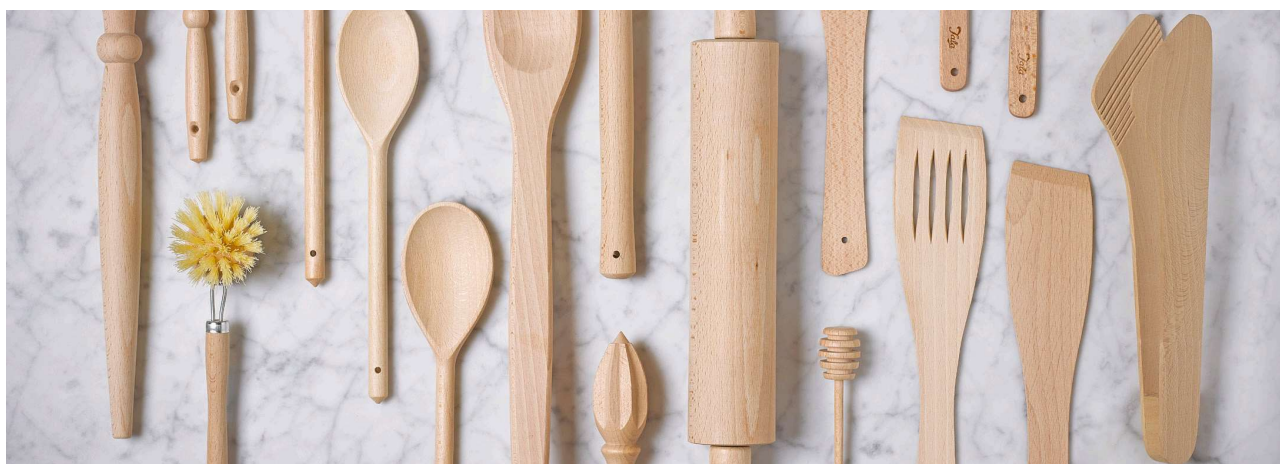

**10A00353**

FSC® Certified Beechwood  
 French Tapered Pin  
 Labelled  
 52cm length

Manouverable and light, the French tapered pin is the sports car in baking. The tapered ends enable you to direct the pastry or dough and push it in the direction of your choosing, simply by gently increasing pressure on one end of the pin. This means you perfectly create the desired size and shape of pastry. This is to perfect the pastry shape and size after the initial rolling from the baker's pin.

**10A00355**

FSC® Certified Beechwood  
 Solid Beech Baker's Peel  
 Labelled

The oiled bread peel, with its tapered edges and a dusting of flour or semolina, this product is invaluable for loading and unloading bread into the oven.